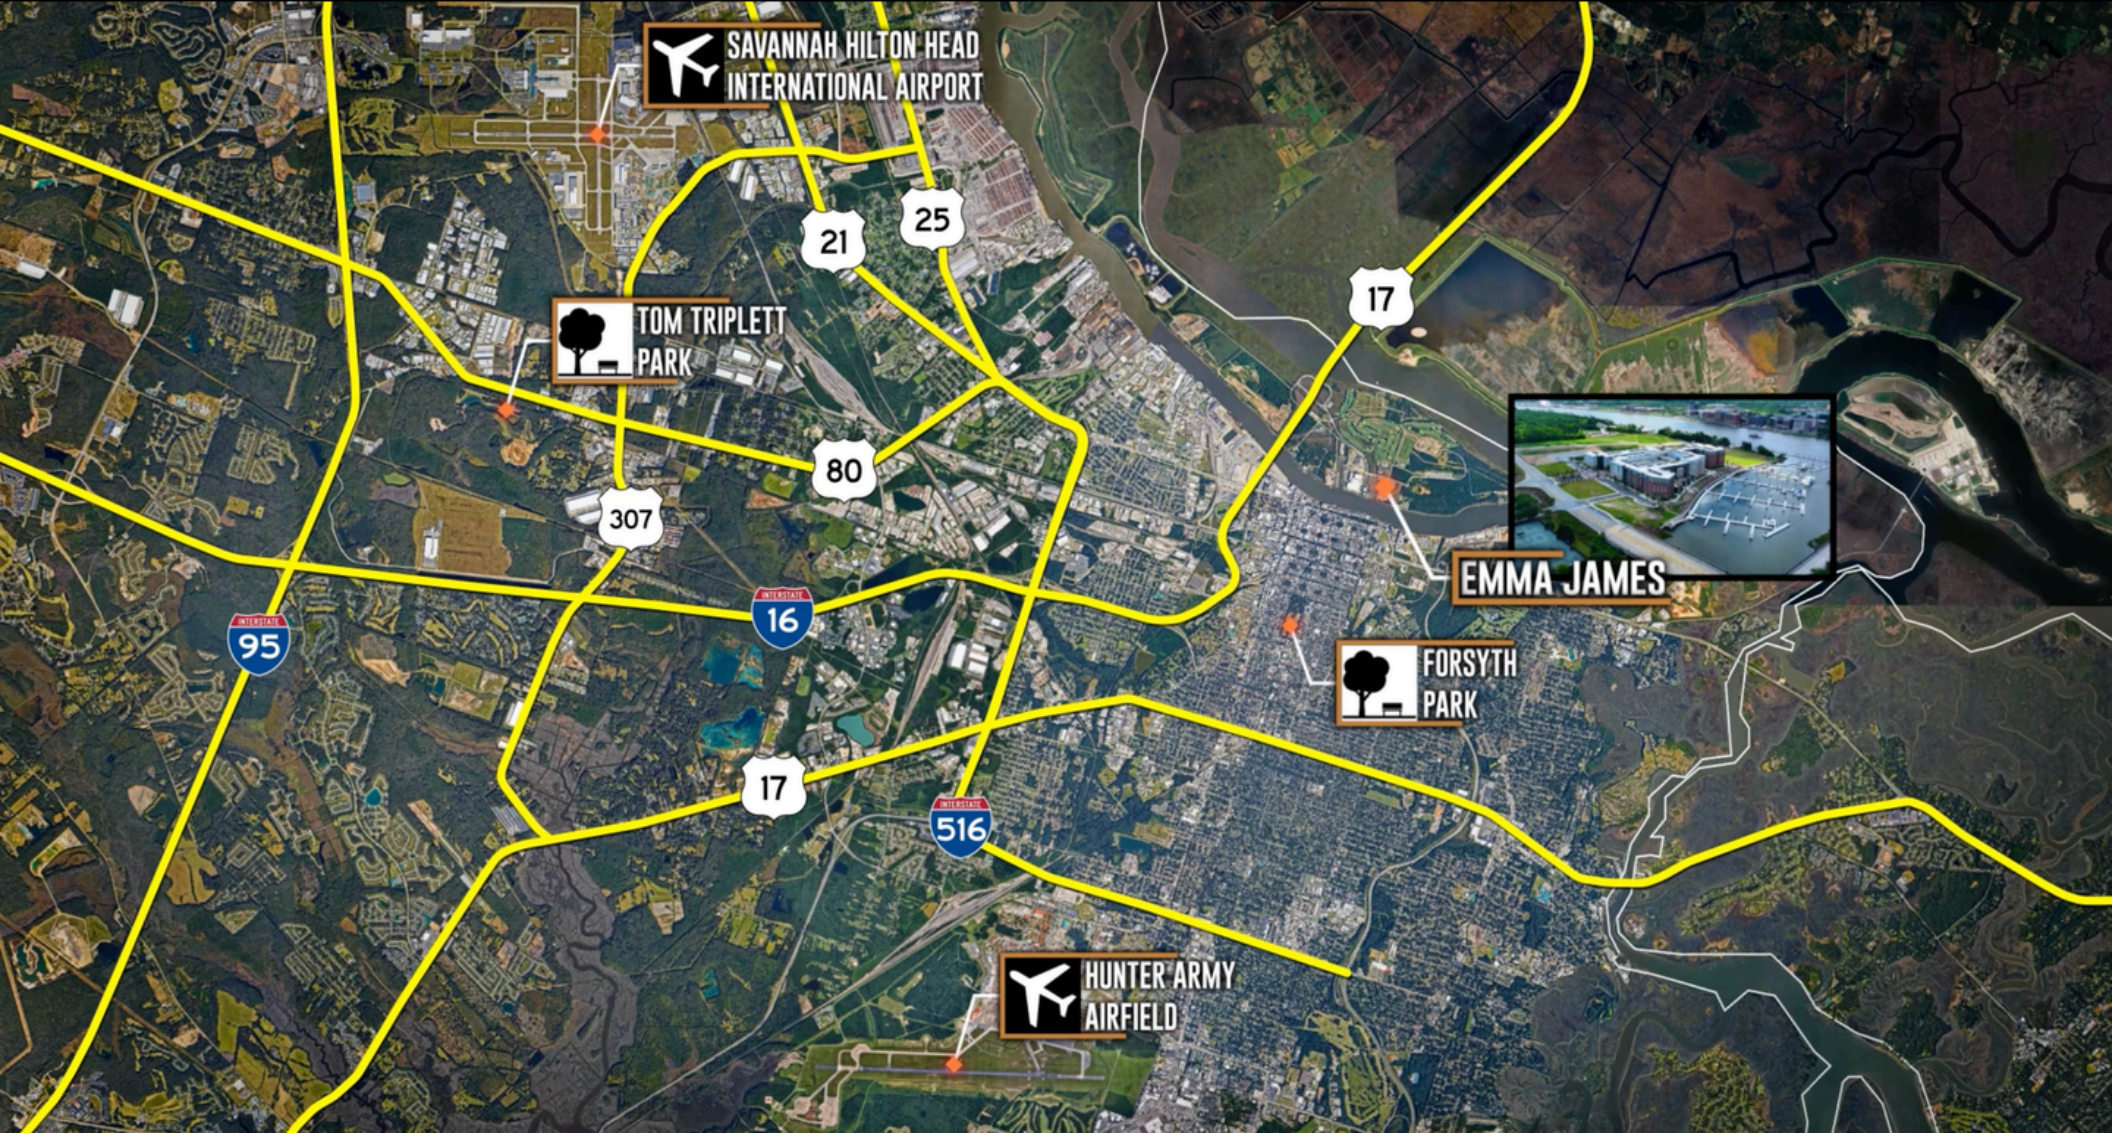

LOCATION MAP

5 Resort Drive Savannah, GA