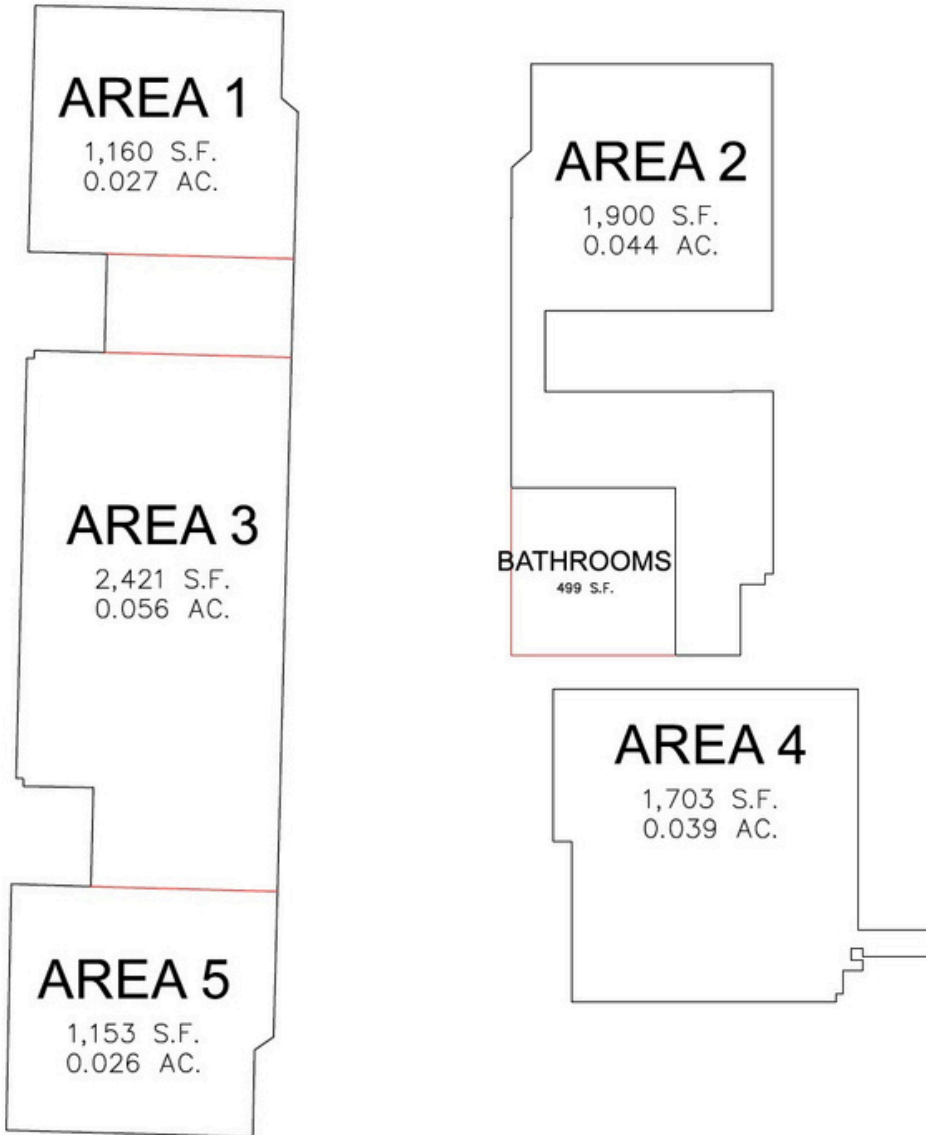

FLOORPLAN/INTERIOR

5 Resort Drive Savannah, GA