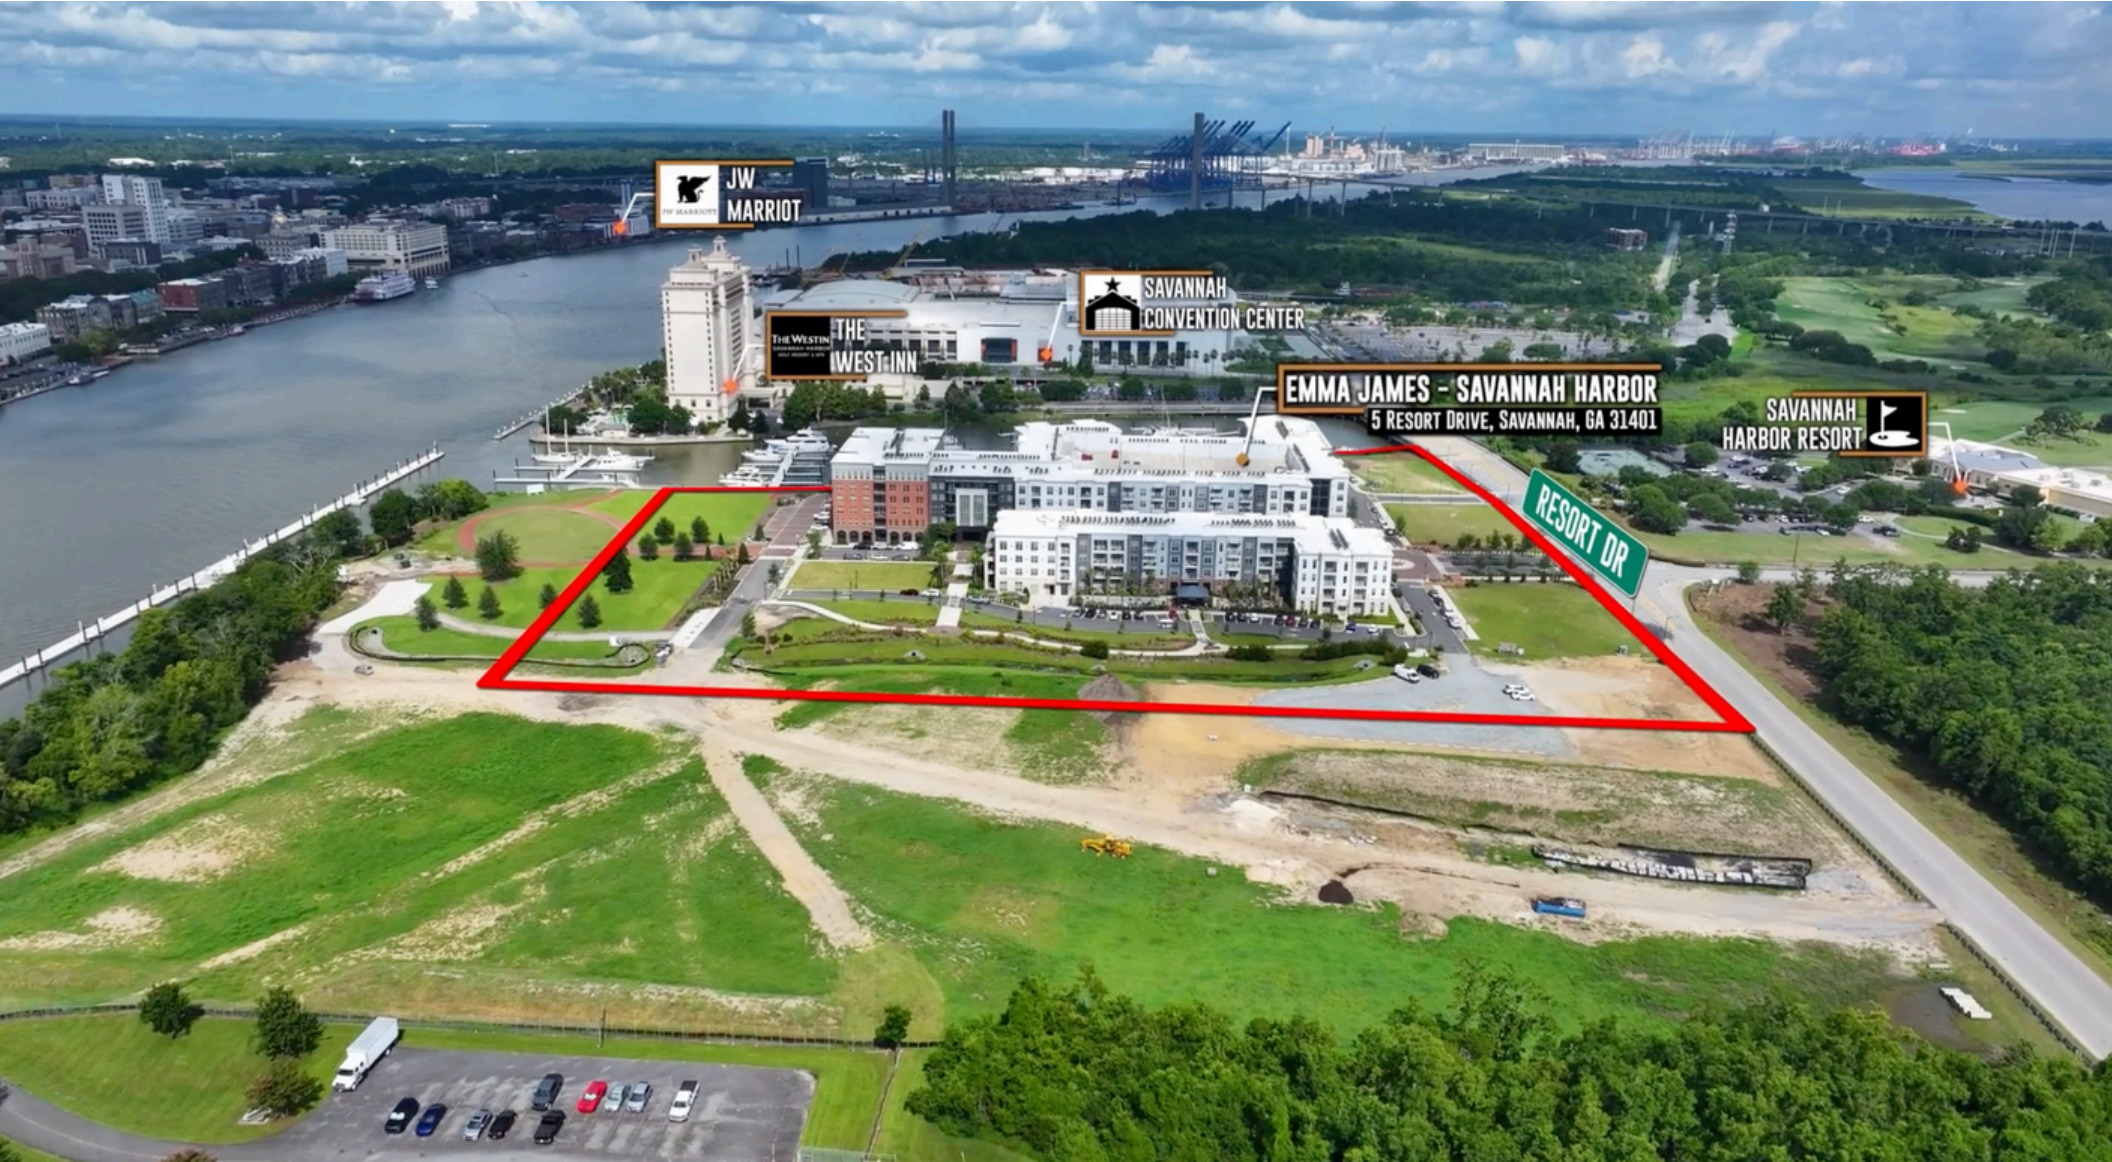

RETAILER MAP

5 Resort Drive Savannah, GA