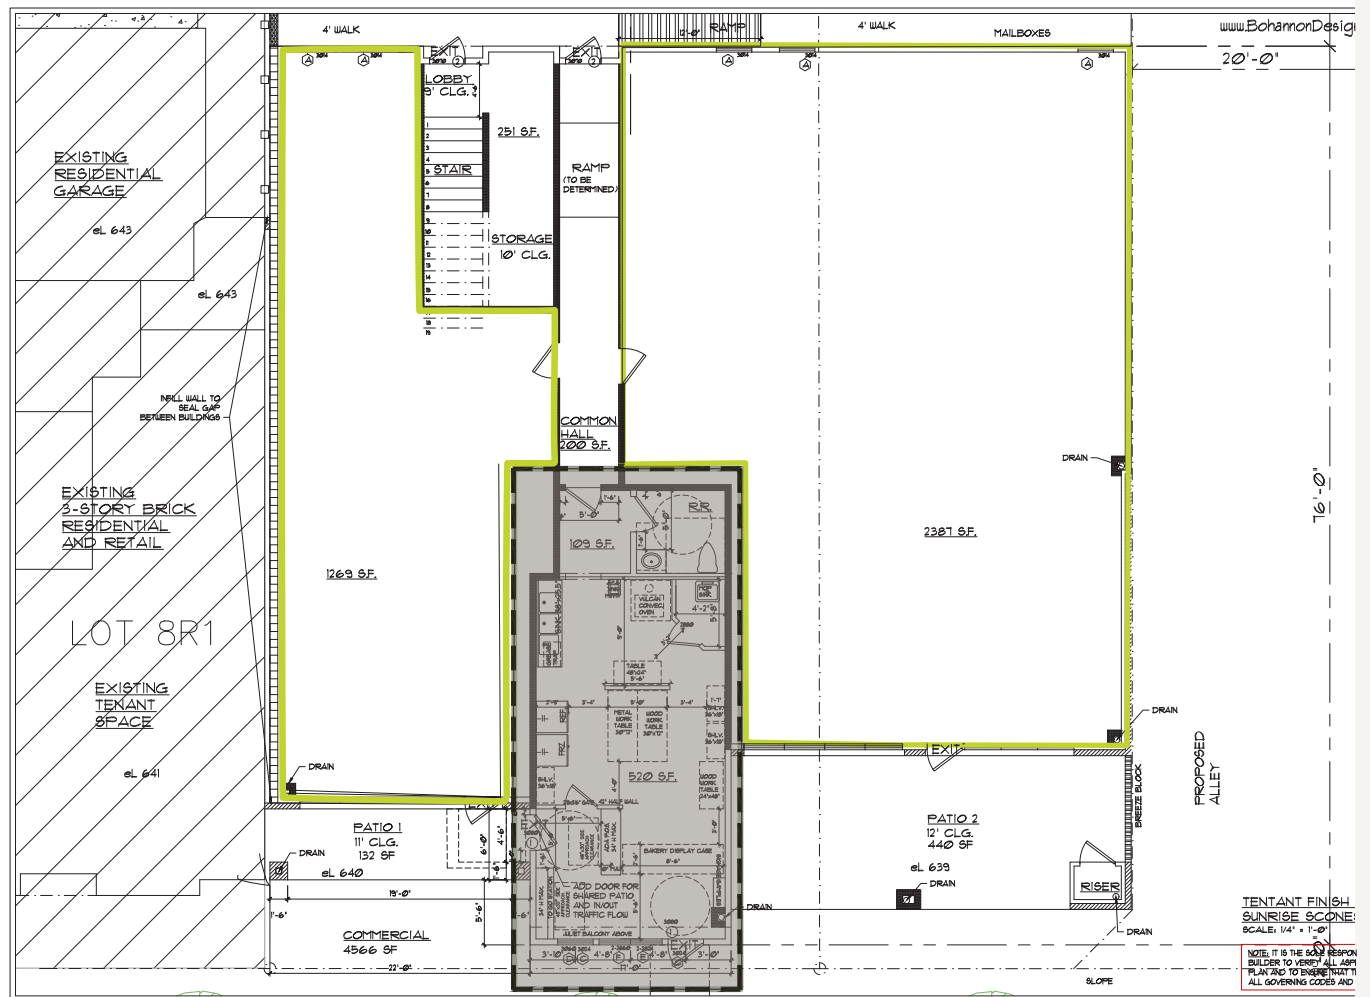

## PROPERTY FEATURES

- Estimated Delivery: Q1 2026
- Multiple spaces: Commercial/Restaurant Spaces  
-Ranging Square Footage
- Under Construction/Class A Building
- Outdoor Seating/ 440 sf Patio

## AVAILABLE SPACES

COMMERCIAL/ RESTAURANT: +/-500 - 2,387 SF

*Grease Trap Available*

*These spaces can be demised or reconfigured.*

## PROPOSED FLOOR PLAN