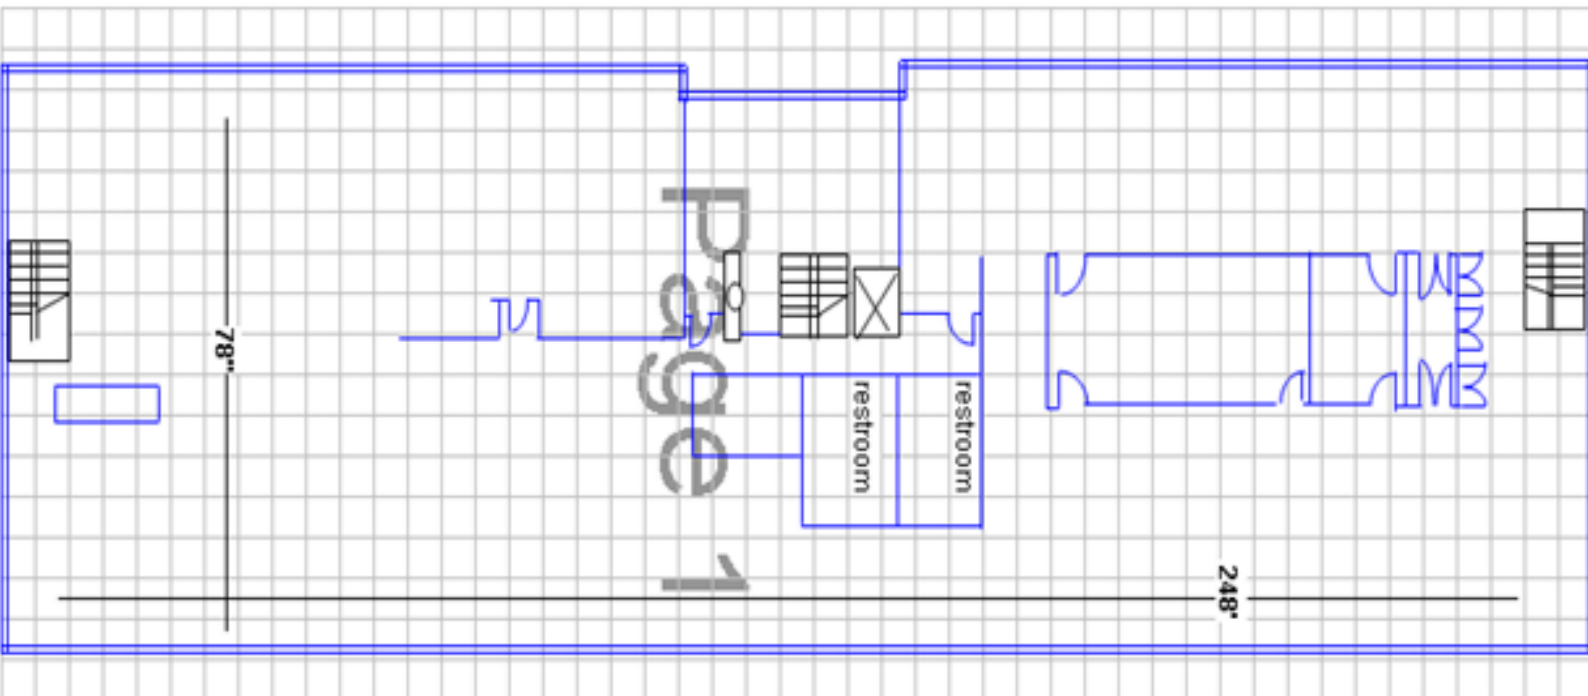

Meadowview Crossing Lenoir Building 5 Centerview Drive

Suite 200
18,709 RSF

For more information and to arrange a tour contact:

Teresa Mckoy

(336) 676-5455 or (336) 880-7382

TeresaMckoy@americancapitalpropertiesllc.com