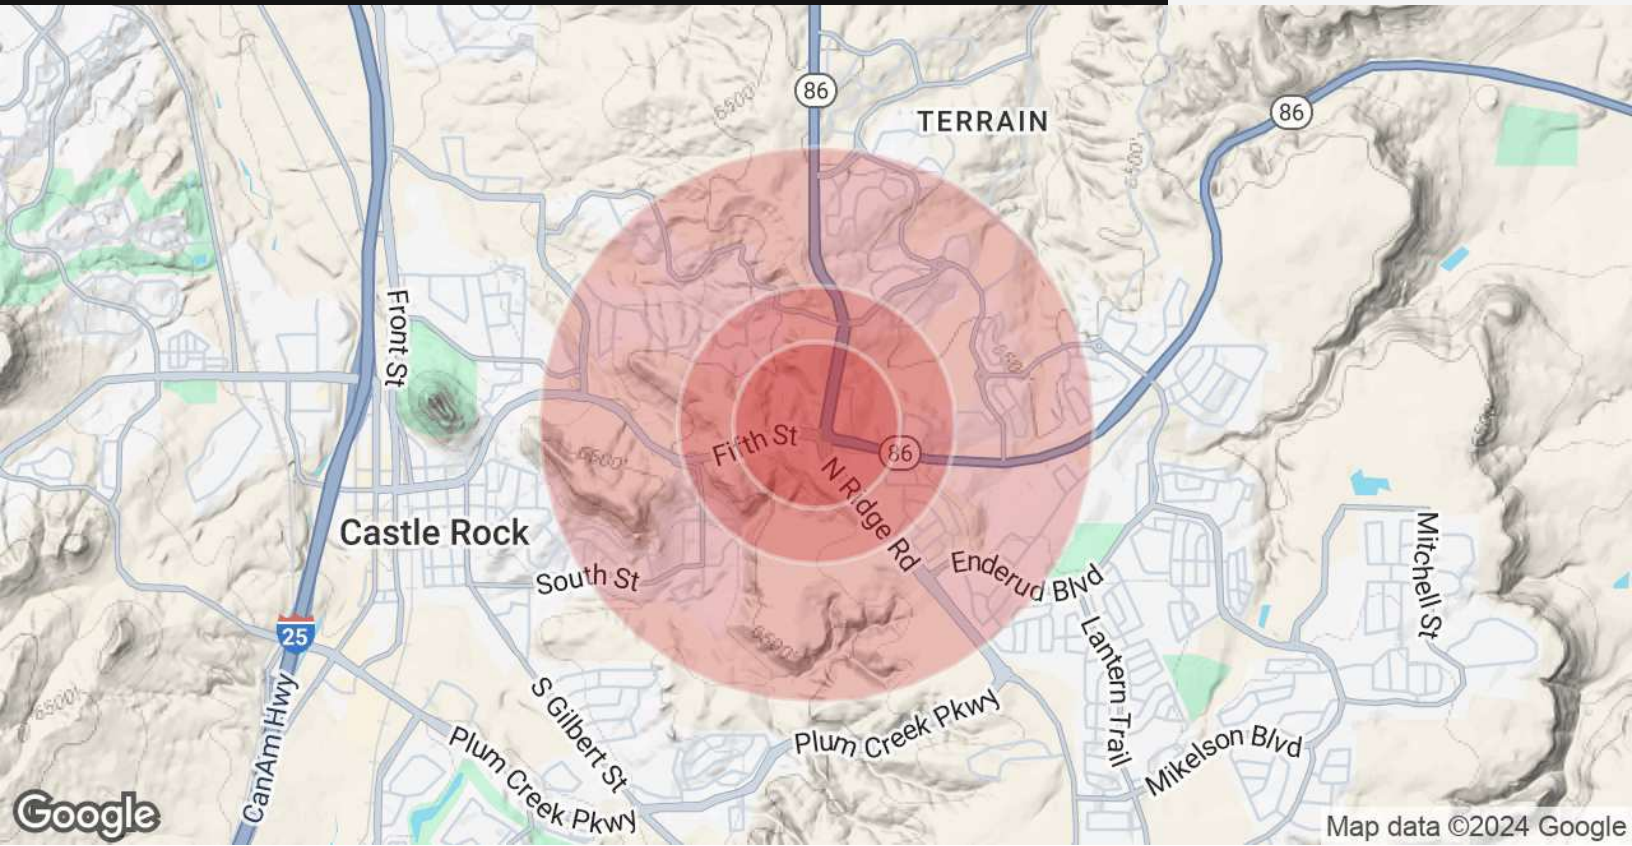

## DEMOGRAPHICS MAP & REPORT

POPULATION	0.3 MILES	0.5 MILES	1 MILE
Total Population	187	1,167	7,623
Average Age	35	36	36
Average Age (Male)	35	36	35
Average Age (Female)	36	37	37

HOUSEHOLDS & INCOME	0.3 MILES	0.5 MILES	1 MILE
Total Households	61	390	2,498
# of Persons per HH	3.1	3	3.1
Average HH Income	\$166,866	\$158,678	\$160,523
Average House Value	\$764,767	\$740,860	\$681,299

Demographics data derived from AlphaMap