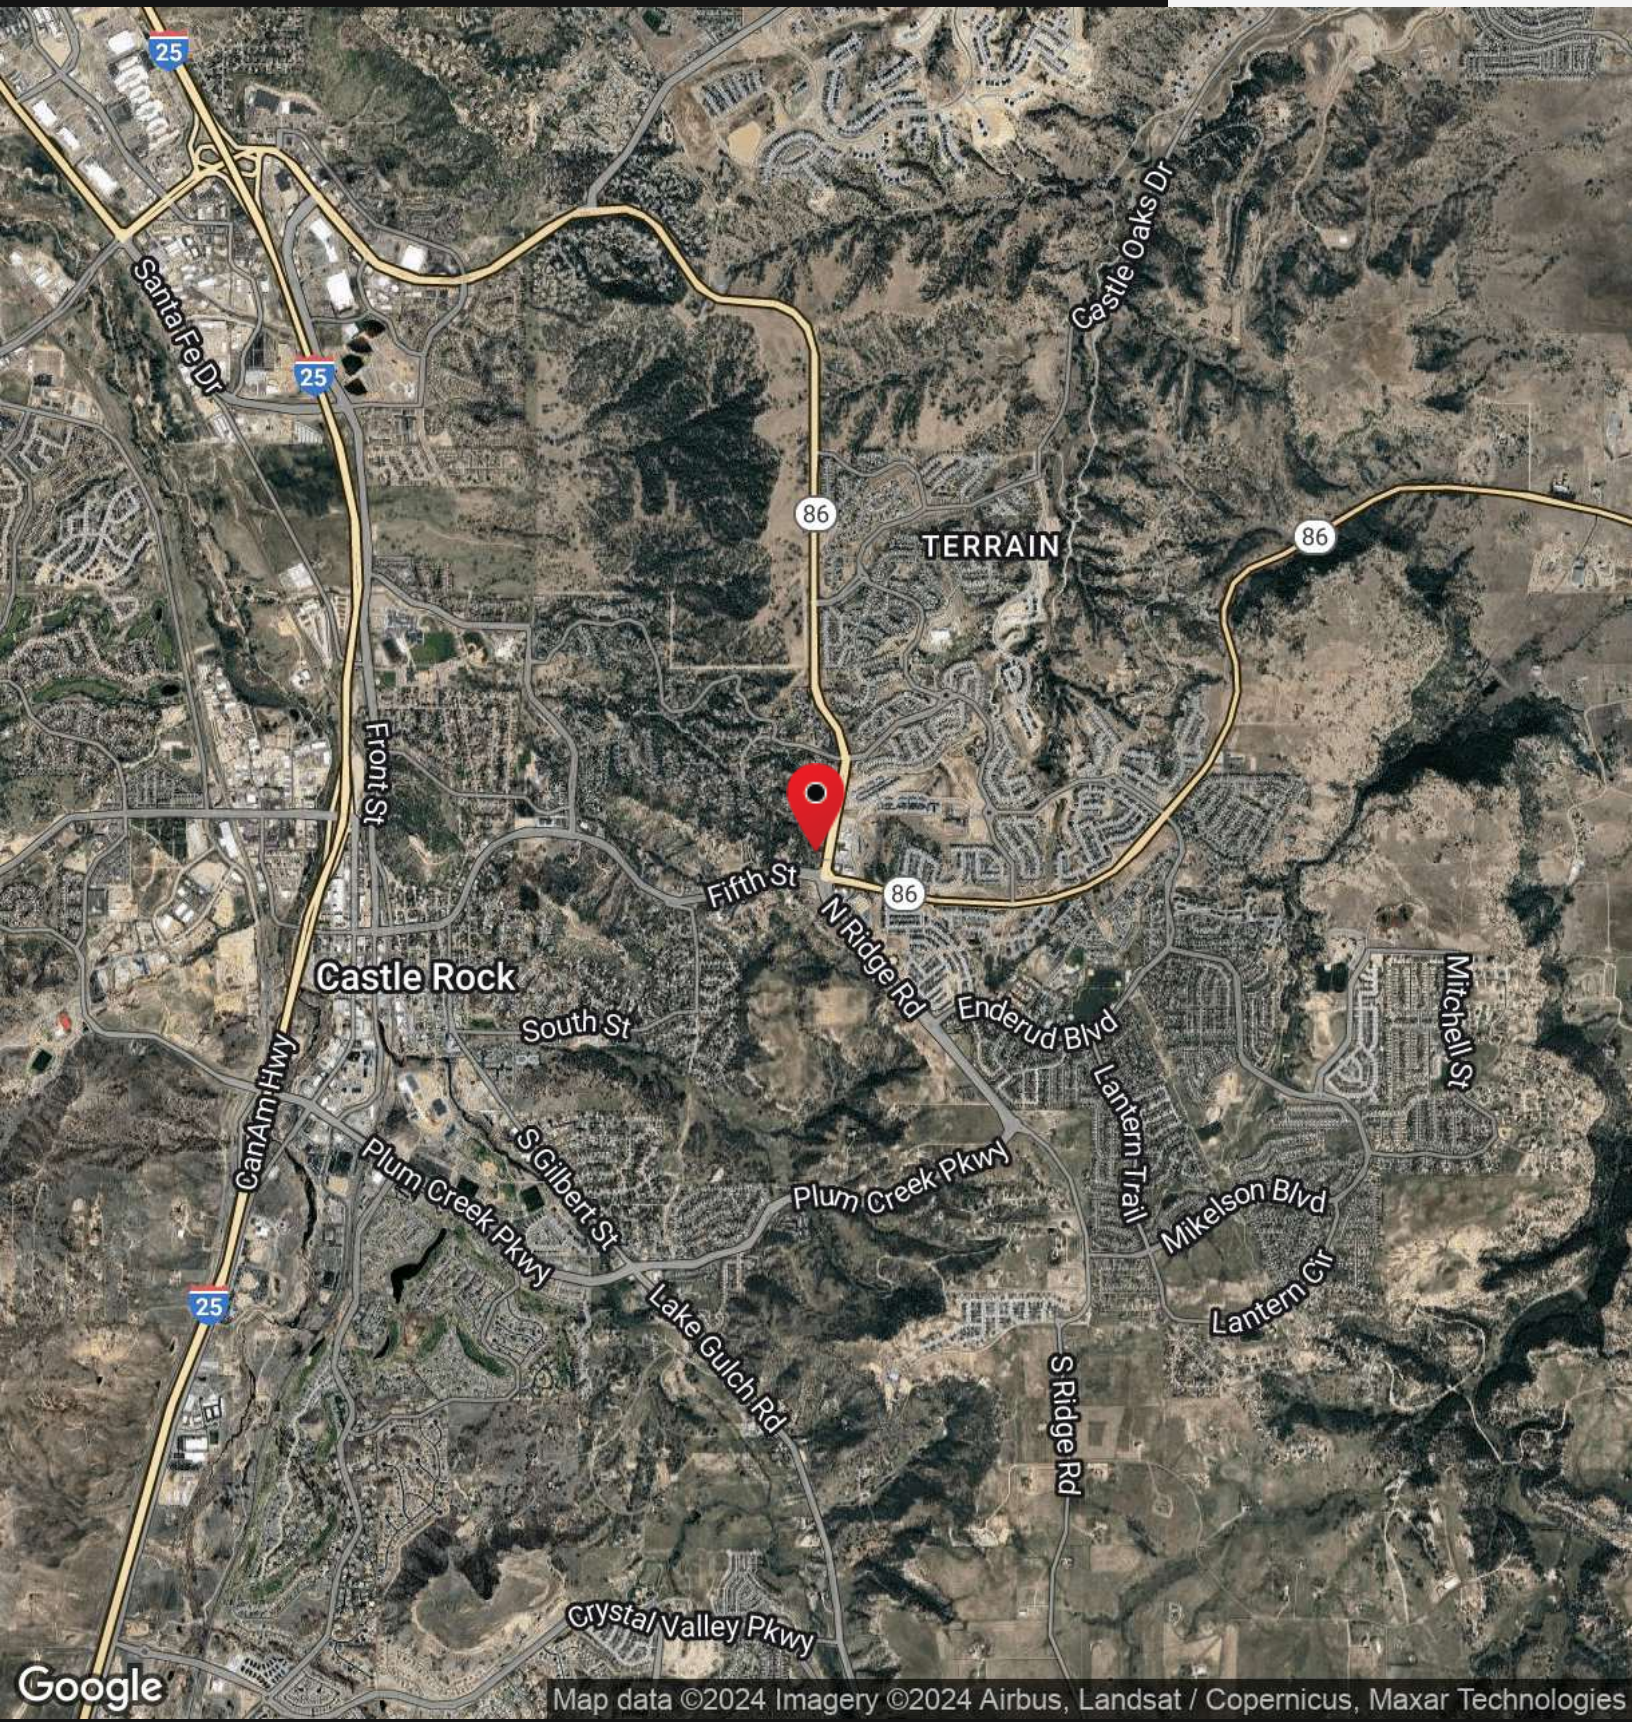

1044 NORTH BADER COURT

CASTLE ROCK, CO 80104

LOCATION MAP

Google

Map data ©2024 Imagery ©2024 Airbus, Landsat / Copernicus, Maxar Technologies

BRANDON BELK 303.501.7959 BRANDON@HIERANDCOMPANY.COM

HIER & COMPANY BROKERAGE LLC | 823 SOUTH PERRY ST, SUITE 120, CASTLE ROCK, CO 80104 | HIERANDCOMPANY.COM