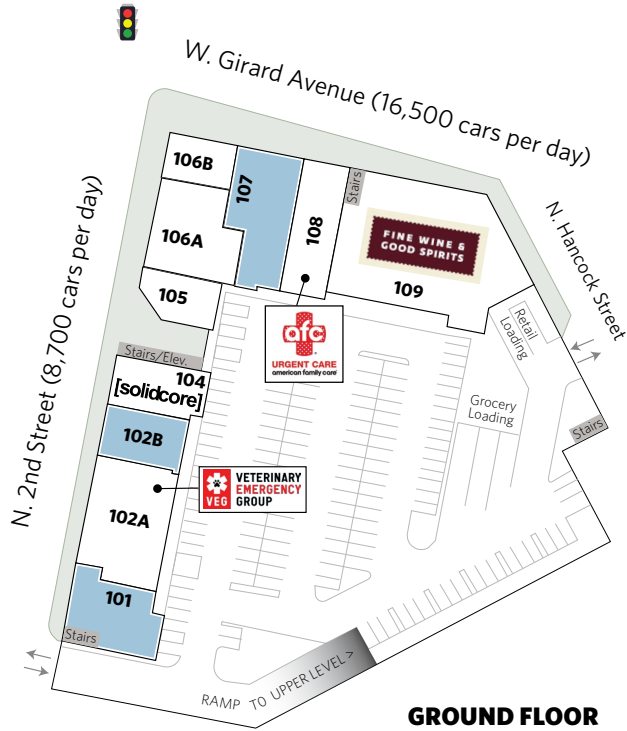

P: 855-384-6474

April 2024

SHOPS AT SCHMIDT'S LEASING PLAN

180 W. Girard Avenue, Philadelphia, PA 19123

For information:

Kyle Irwin

E: kirwin@sterlingorganization.com

P: 855-384-6474

GROUND FLOOR

SECOND FLOOR

UNIT	TENANT	SQ. FT.
101	Available	2,979
102A	Veterinary Emergency Group	5,531
102B	Available	2,434
104	Solidcore	2,441
105	Trend Eye Care	1,876
106A	The Shake Seafood	3,999

UNIT	TENANT	SQ. FT.
106B	WSFS Bank	1,836
107	Available	4,497
108	American Family Care	3,131
109	Fine Wine and Good Spirits	12,325
201	ACME	51,000

Total Square Feet: 92,049

SHOPS AT SCHMIDT'S

180 W. Girard Avenue, Philadelphia, PA 19123

Site Demographics (2023)

	1 Mile	3 Mile	5 Mile
Population:	46,727	465,882	978,531
Avg. HH Income:	\$98,395	\$84,091	\$73,524
Median HH Income:	\$75,549	\$61,750	\$54,728

Traffic Count: 25,200 cars/day

Distance from Freeway: 0.2 miles