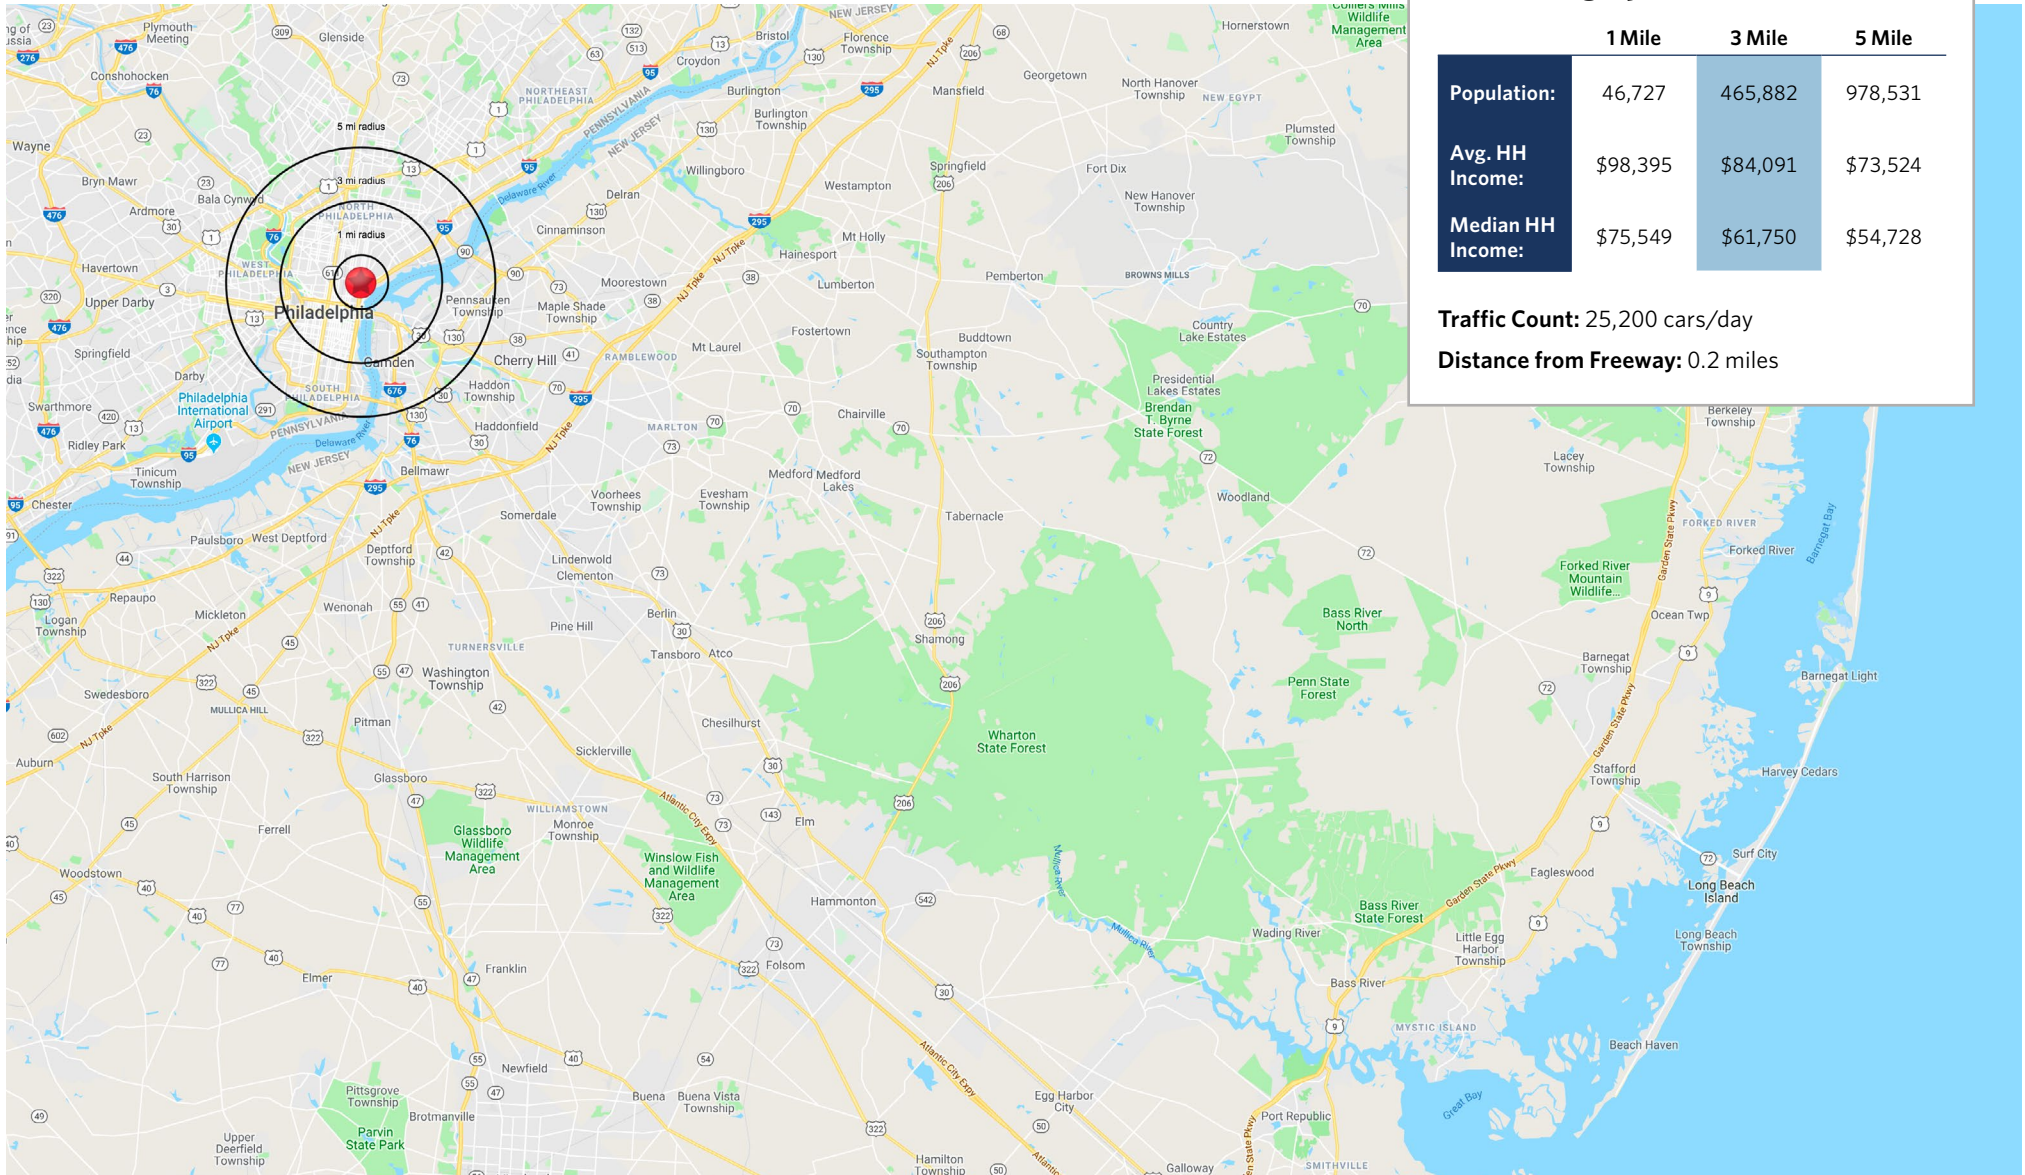

Total Square Feet: 92,049

SHOPS AT SCHMIDT'S

180 W. Girard Avenue, Philadelphia, PA 19123

Site Demographics (2023)

	1 Mile	3 Mile	5 Mile
Population:	46,727	465,882	978,531
Avg. HH Income:	\$98,395	\$84,091	\$73,524
Median HH Income:	\$75,549	\$61,750	\$54,728

Traffic Count: 25,200 cars/day

Distance from Freeway: 0.2 miles