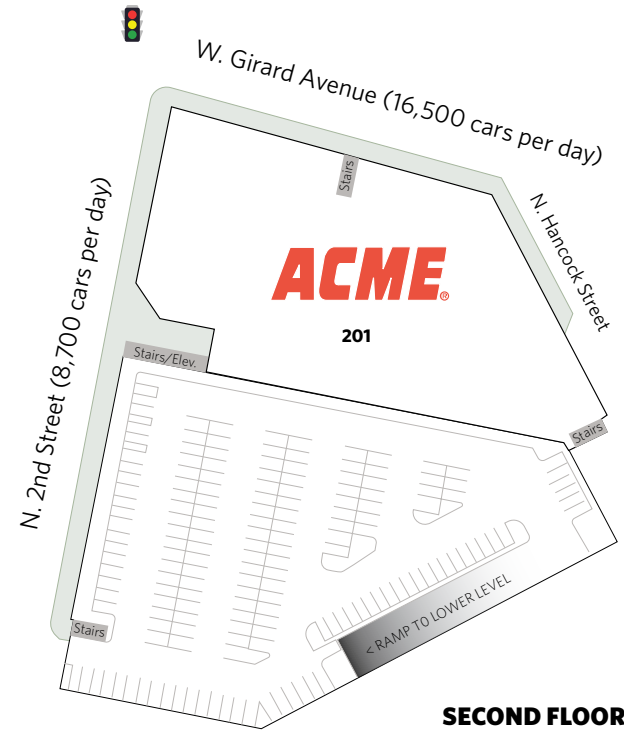

PHILADELPHIA, PA

SHOPS AT SCHMIDT'S

180 W. Girard Avenue, Philadelphia, PA 19123

PHILADELPHIA, PA

SHOPS AT SCHMIDT'S

180 W. Girard Avenue, Philadelphia, PA 19123

For information: **Kyle Irwin**

E: kirwin@sterlingorganization.com

P: 855-384-6474

April 2024

SHOPS AT SCHMIDT'S LEASING PLAN

180 W. Girard Avenue, Philadelphia, PA 19123

For information:

Kyle Irwin

E: kirwin@sterlingorganization.com

P: 855-384-6474

GROUND FLOOR

SECOND FLOOR

UNIT	TENANT	SQ. FT.
101	Available	2,979
102A	Veterinary Emergency Group	5,531
102B	Available	2,434
104	Solidcore	2,441
105	Trend Eye Care	1,876
106A	The Shake Seafood	3,999

UNIT	TENANT	SQ. FT.
106B	WSFS Bank	1,836
107	Available	4,497
108	American Family Care	3,131
109	Fine Wine and Good Spirits	12,325
201	ACME	51,000

Total Square Feet: 92,049

SHOPS AT SCHMIDT'S

180 W. Girard Avenue, Philadelphia, PA 19123

Site Demographics (2023)

	1 Mile	3 Mile	5 Mile
Population:	46,727	465,882	978,531
Avg. HH Income:	\$98,395	\$84,091	\$73,524
Median HH Income:	\$75,549	\$61,750	\$54,728