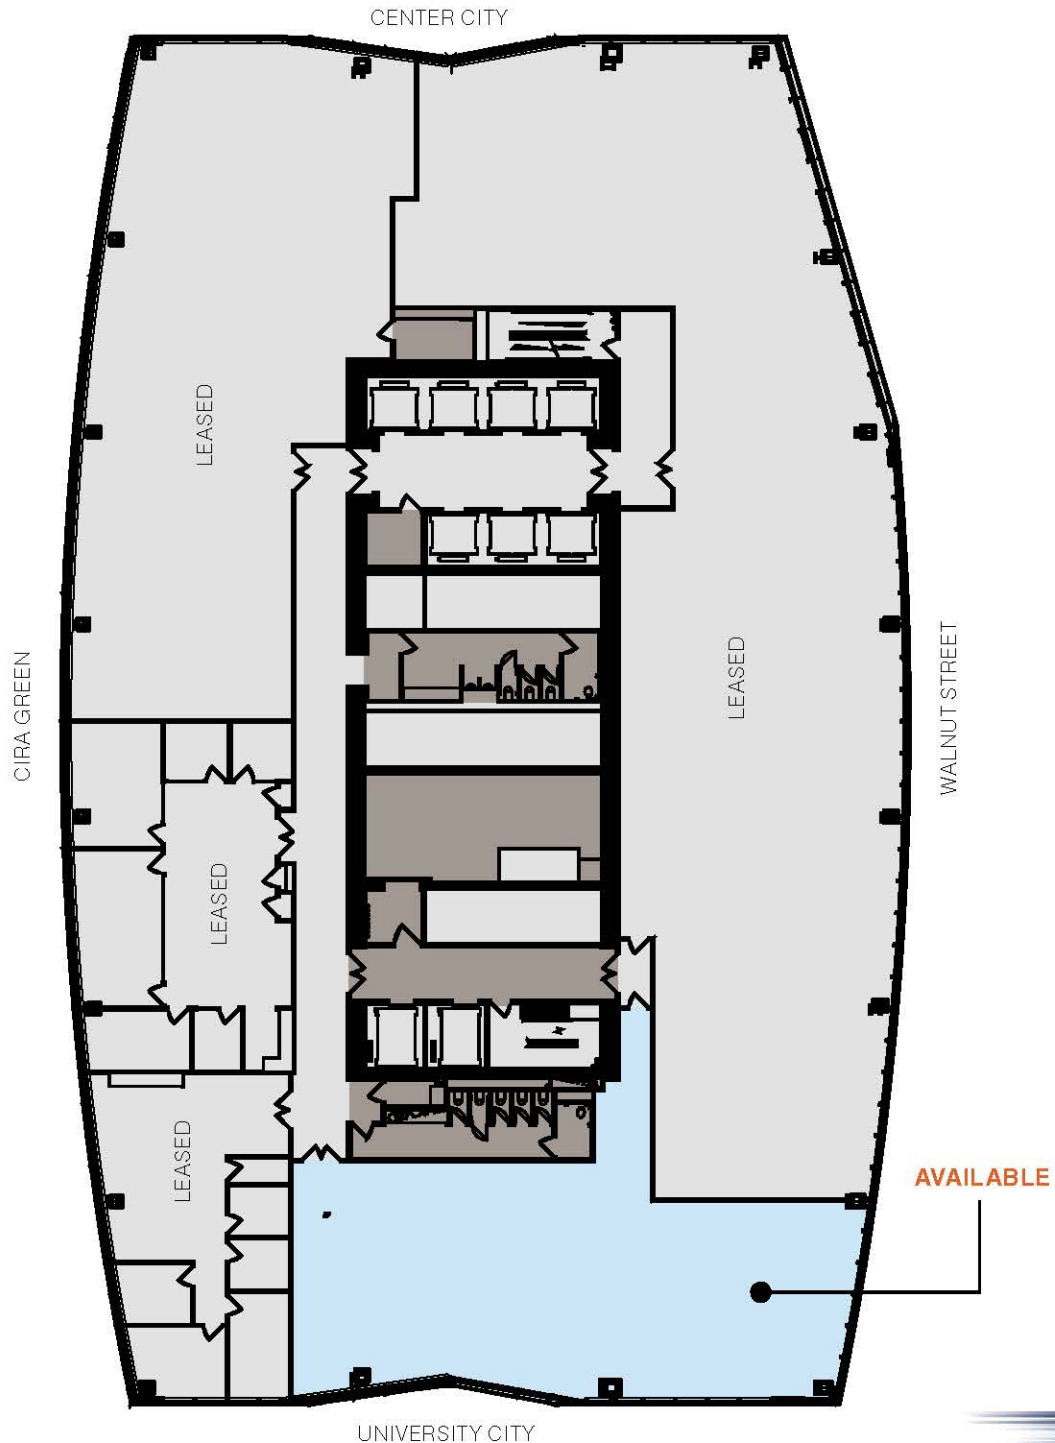

TWELFTH FLOOR

4,194 RSF

For more information:

Steve Rush | 215.397.1562
Steve.Rush@bdnreit.com