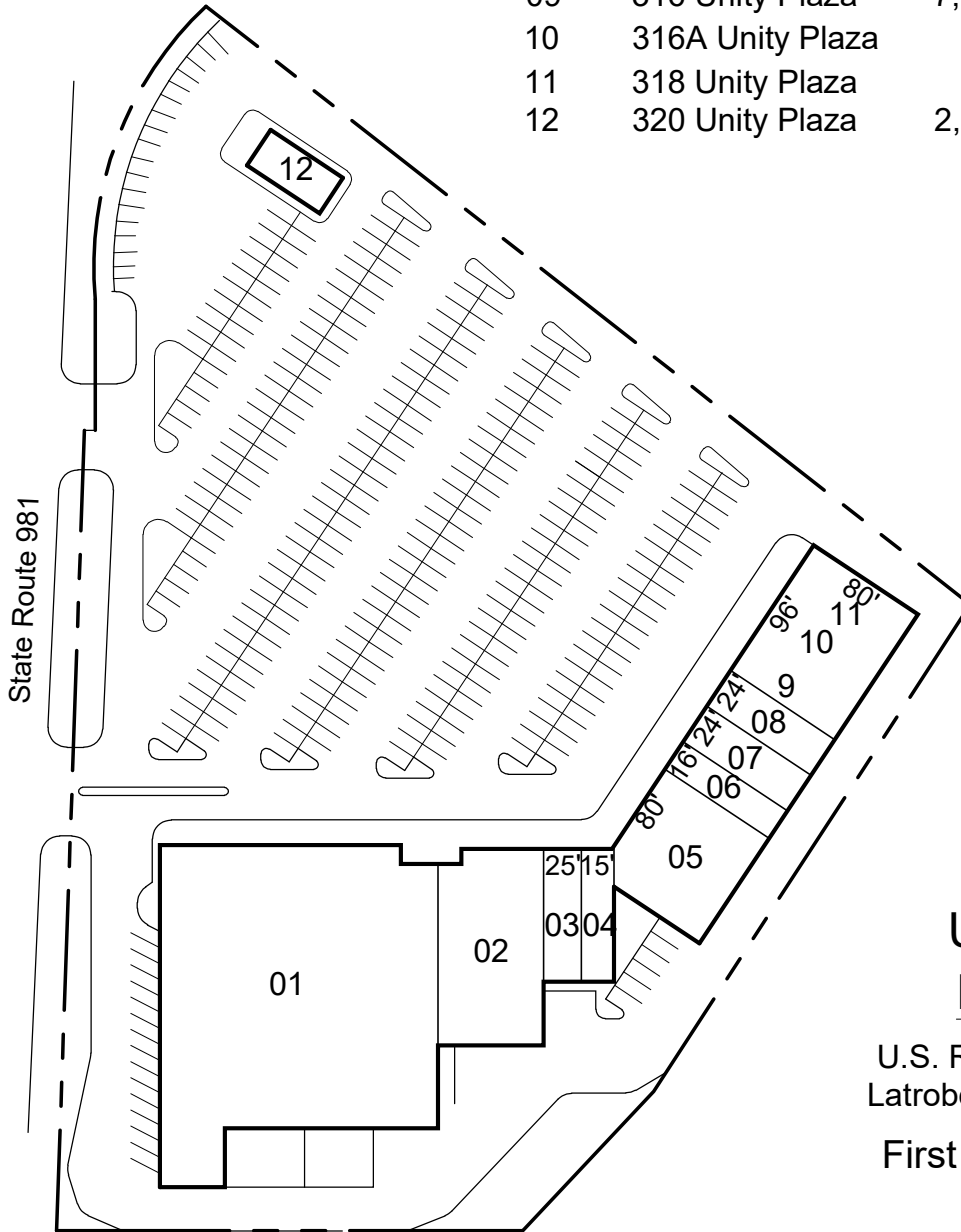

Shop No.	Street Address	Area sq.ft.	Tenant
01	300 Unity Plaza	32,523	Big Lots
02	302 Unity Plaza	7,800	US Micro solutions
03	304 Unity Plaza	2,000	Available
04	306 Unity Plaza	1,200	Great Expectations
05	308 Unity Plaza	6,200	Great Expectations
06	310 Unity Plaza	1,280	Nail Club
07	312 Unity Plaza	1,920	Champion Martial Arts
08	314 Unity Plaza	1,920	Chinese Restaurant
09	316 Unity Plaza	7,680	Fresenius
10	316A Unity Plaza	↕	Fresenius
11	318 Unity Plaza		Fresenius
12	320 Unity Plaza	2,000	1st Summit Bank

## Unity Plaza Exhibit "A"

U.S. Route 30 and S.R. 981  
Latrobe, Pennsylvania 15601

First Latrobe Company  
614-224-4440