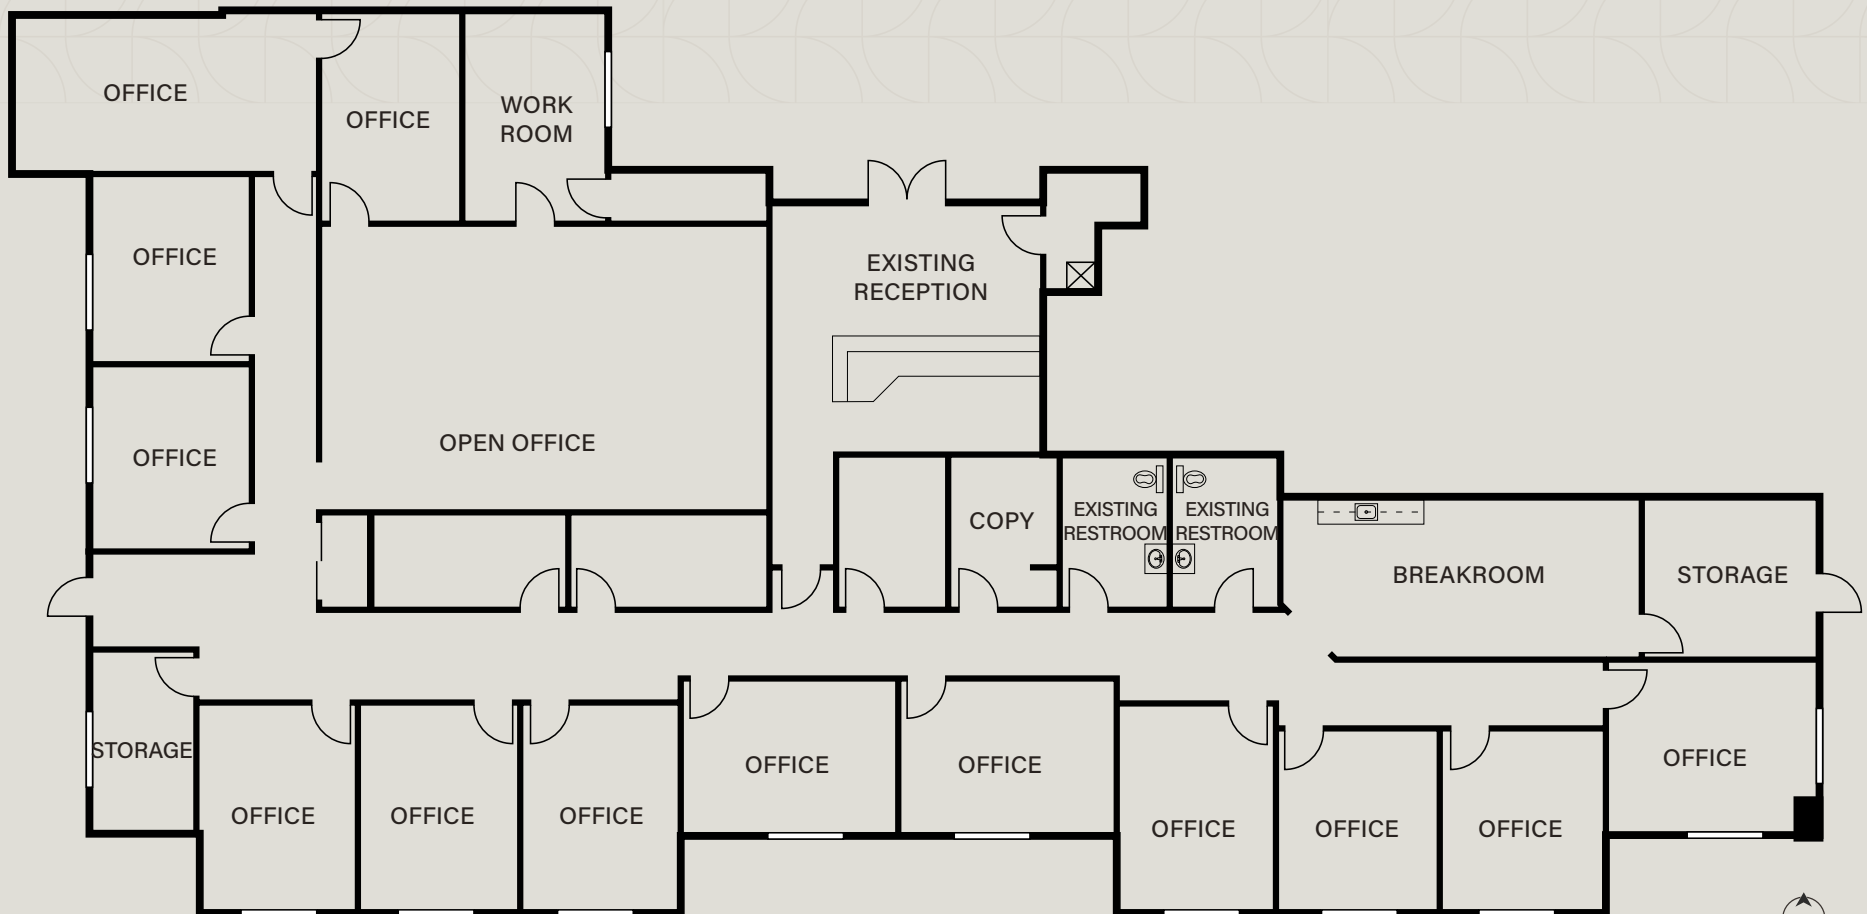

FLOOR PLAN

HARRIS PROFESSIONAL PLAZA

Suite 107 Current As-Built

±7,122 SF Available

 - [Click Here for Virtual Tour](#)

NOT TO SCALE