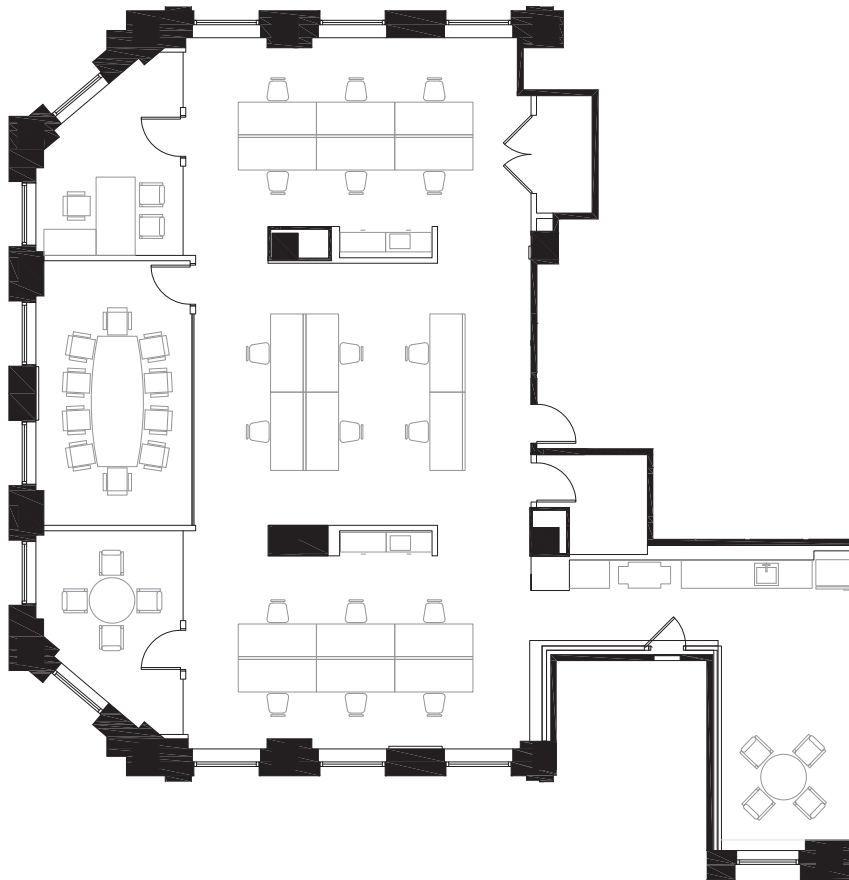

135 S LaSalle

SUITE 2550 2,945 SF

MADISON
ROSE

MADISON ROSE
111 E Wacker Drive
Suite 1300
Chicago, IL 60601

MATT PISTORIO
President & Founder
847 924 3952
matt@madisonrosellc.com

ADAM PINES
Vice President
847 814 1049
adam@madisonrosellc.com