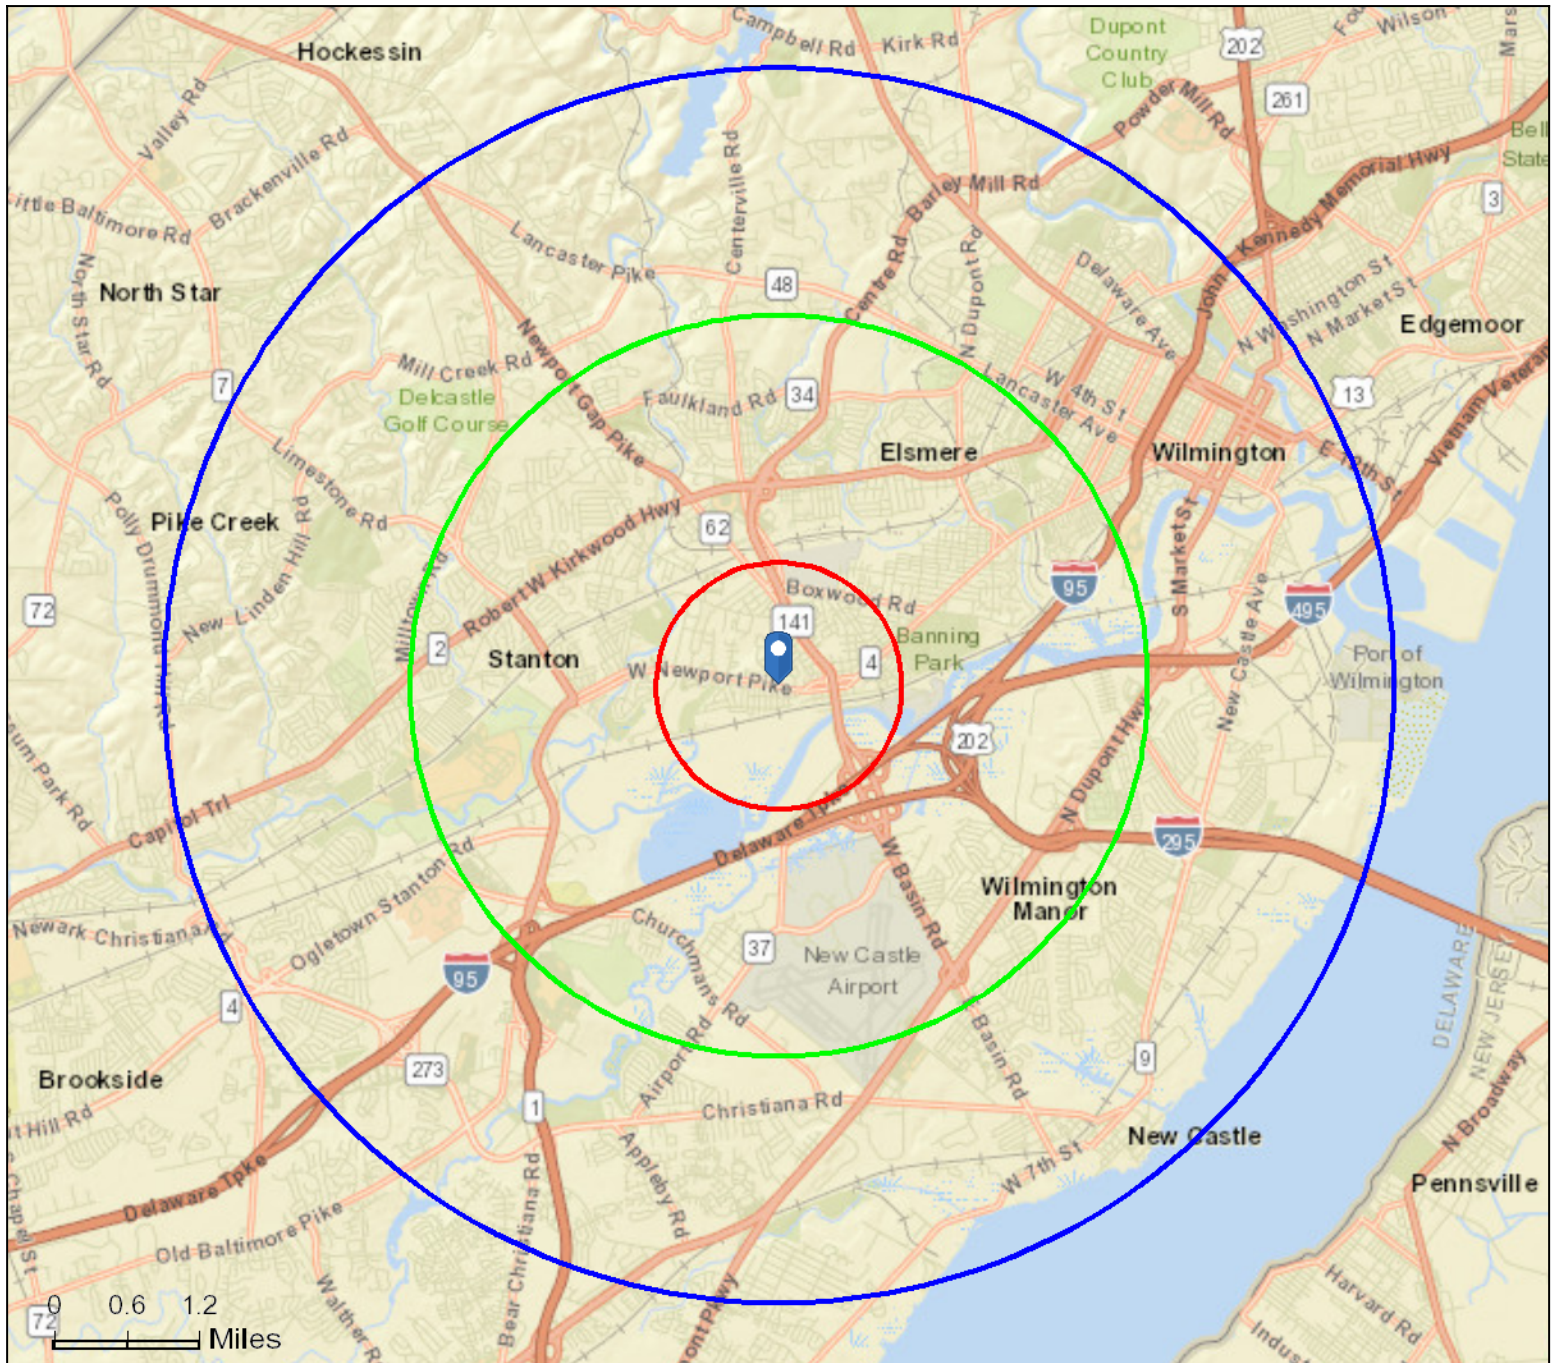

Site Details Map

705 W Newport Pike, Wilmington, Delaware, 19804 2
705 W Newport Pike, Wilmington, Delaware, 19804
Rings: 1, 3, 5 mile radii

Site Details Map
Latitude: 39.71399
Longitude: -75.61714

This site is located in:

City: ---
County: New Castle County
State: Delaware
ZIP Code: 19804
Census Tract: 10003012700
Census Block Group: 100030127002
CBSA: Philadelphia-Camden-Wilmington, PA-NJ-DE-MD Metropolitan Statistical Area