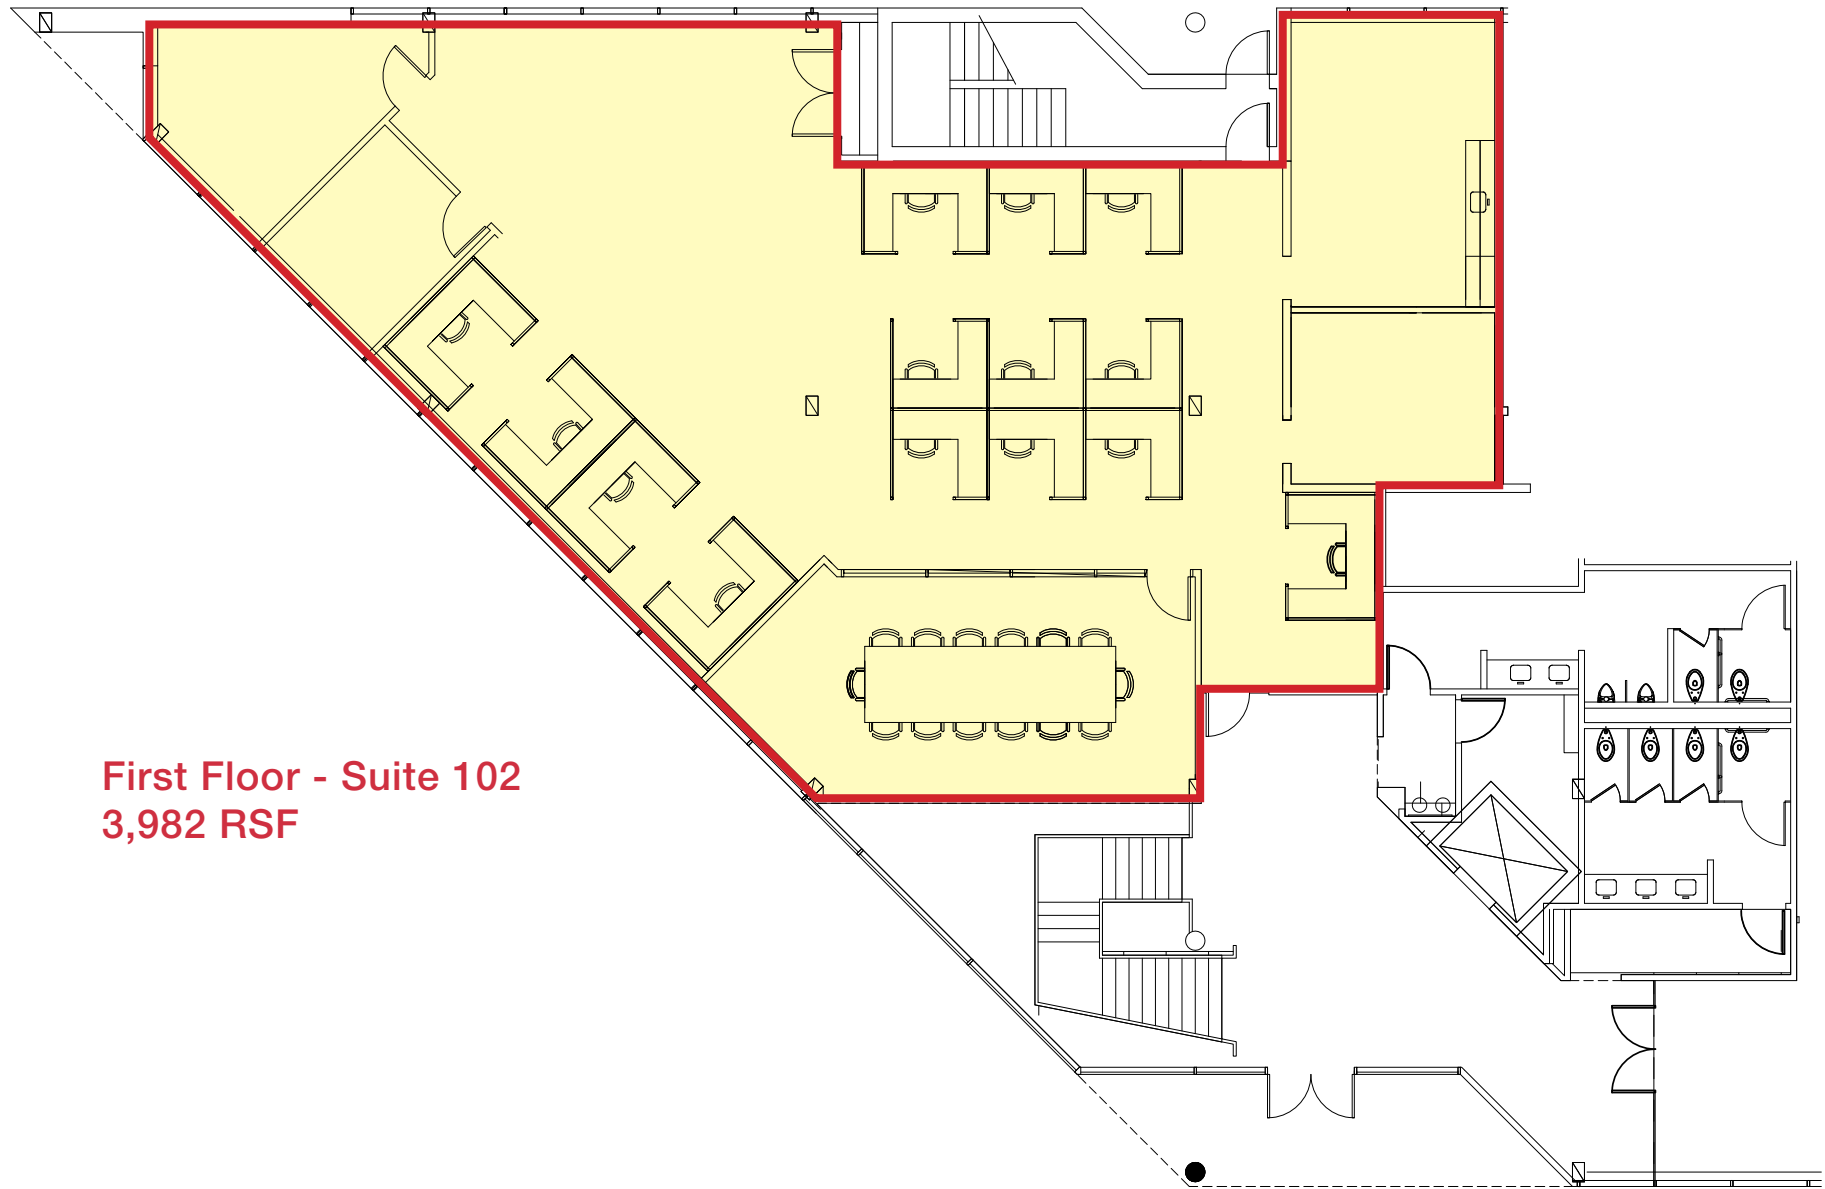

501 Allendale Road, King of Prussia, PA 19406

1,900 - 13,000 SF Available

Available Space

- 1st floor
±4,000 SF to ±13,000 SF
- 2nd floor
±1,900 SF

Space Highlights

- Entrance directly off lobby
- Kitchenette
- Large conference room
- Open ceiling

Property Highlights

- Exceptional parking available
- Dramatic atrium lobby
- High visibility signage
- New common areas and exterior

501 Allendale Road, King of Prussia, PA 19406

First Floor - Suite 102
3,982 RSF

501 Allendale Road, King of Prussia, PA 19406

First Floor

±4,000 SF to ±13,000 SF

501 Allendale Road, King of Prussia, PA 19406

Second Floor - Suite 201
±1,900 SF

501 Allendale Road, King of Prussia, PA 19406