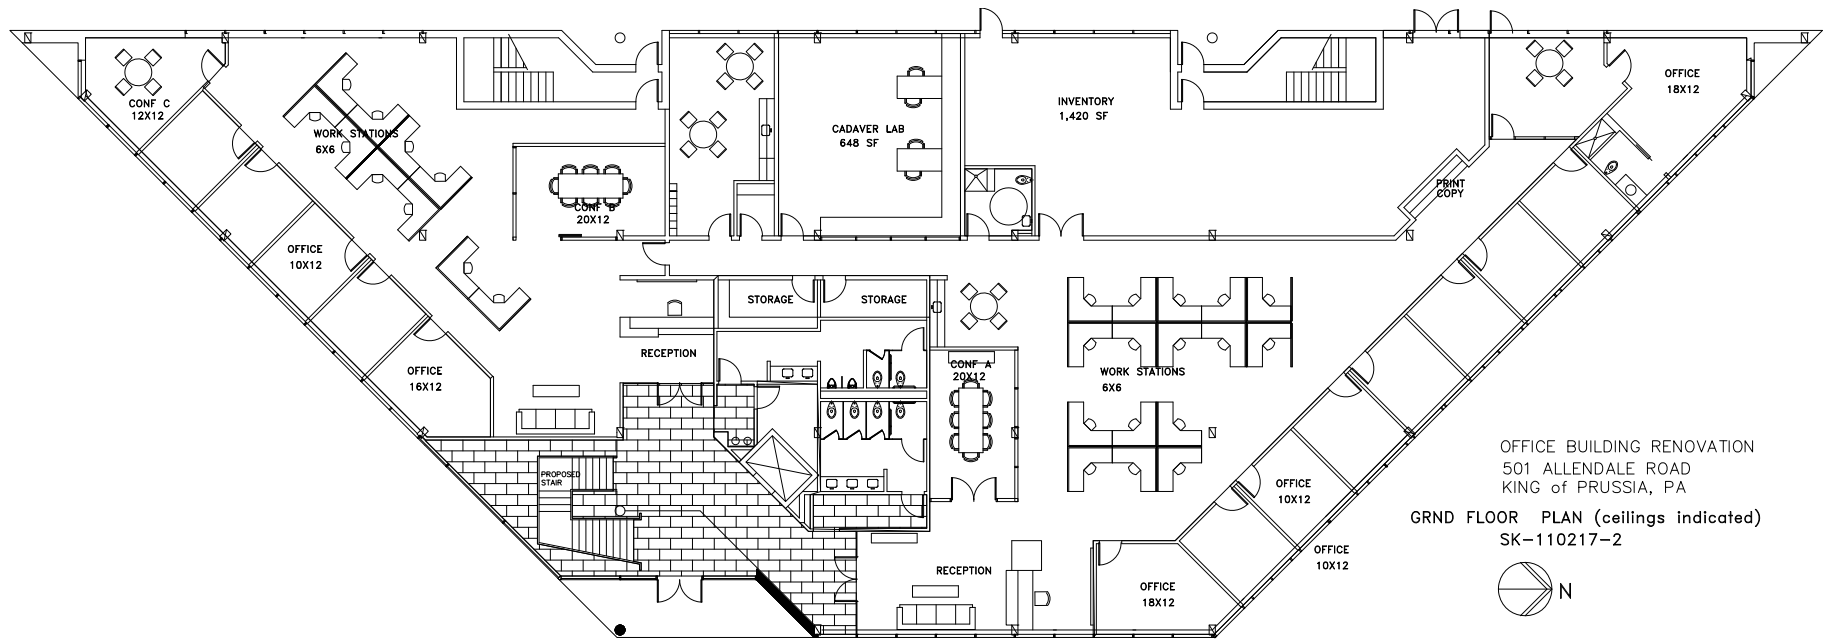

501 Allendale Road, King of Prussia, PA 19406

1,900 - 13,000 SF Available

Available Space

- 1st floor
±4,000 SF to ±13,000 SF
- 2nd floor
±1,900 SF

Space Highlights

- Entrance directly off lobby
- Kitchenette
- Large conference room
- Open ceiling

Property Highlights

- Exceptional parking available
- Dramatic atrium lobby
- High visibility signage
- New common areas and exterior

501 Allendale Road, King of Prussia, PA 19406

First Floor - Suite 102
3,982 RSF

501 Allendale Road, King of Prussia, PA 19406

First Floor

±4,000 SF to ±13,000 SF

501 Allendale Road, King of Prussia, PA 19406

Second Floor - Suite 201
±1,900 SF

501 Allendale Road, King of Prussia, PA 19406