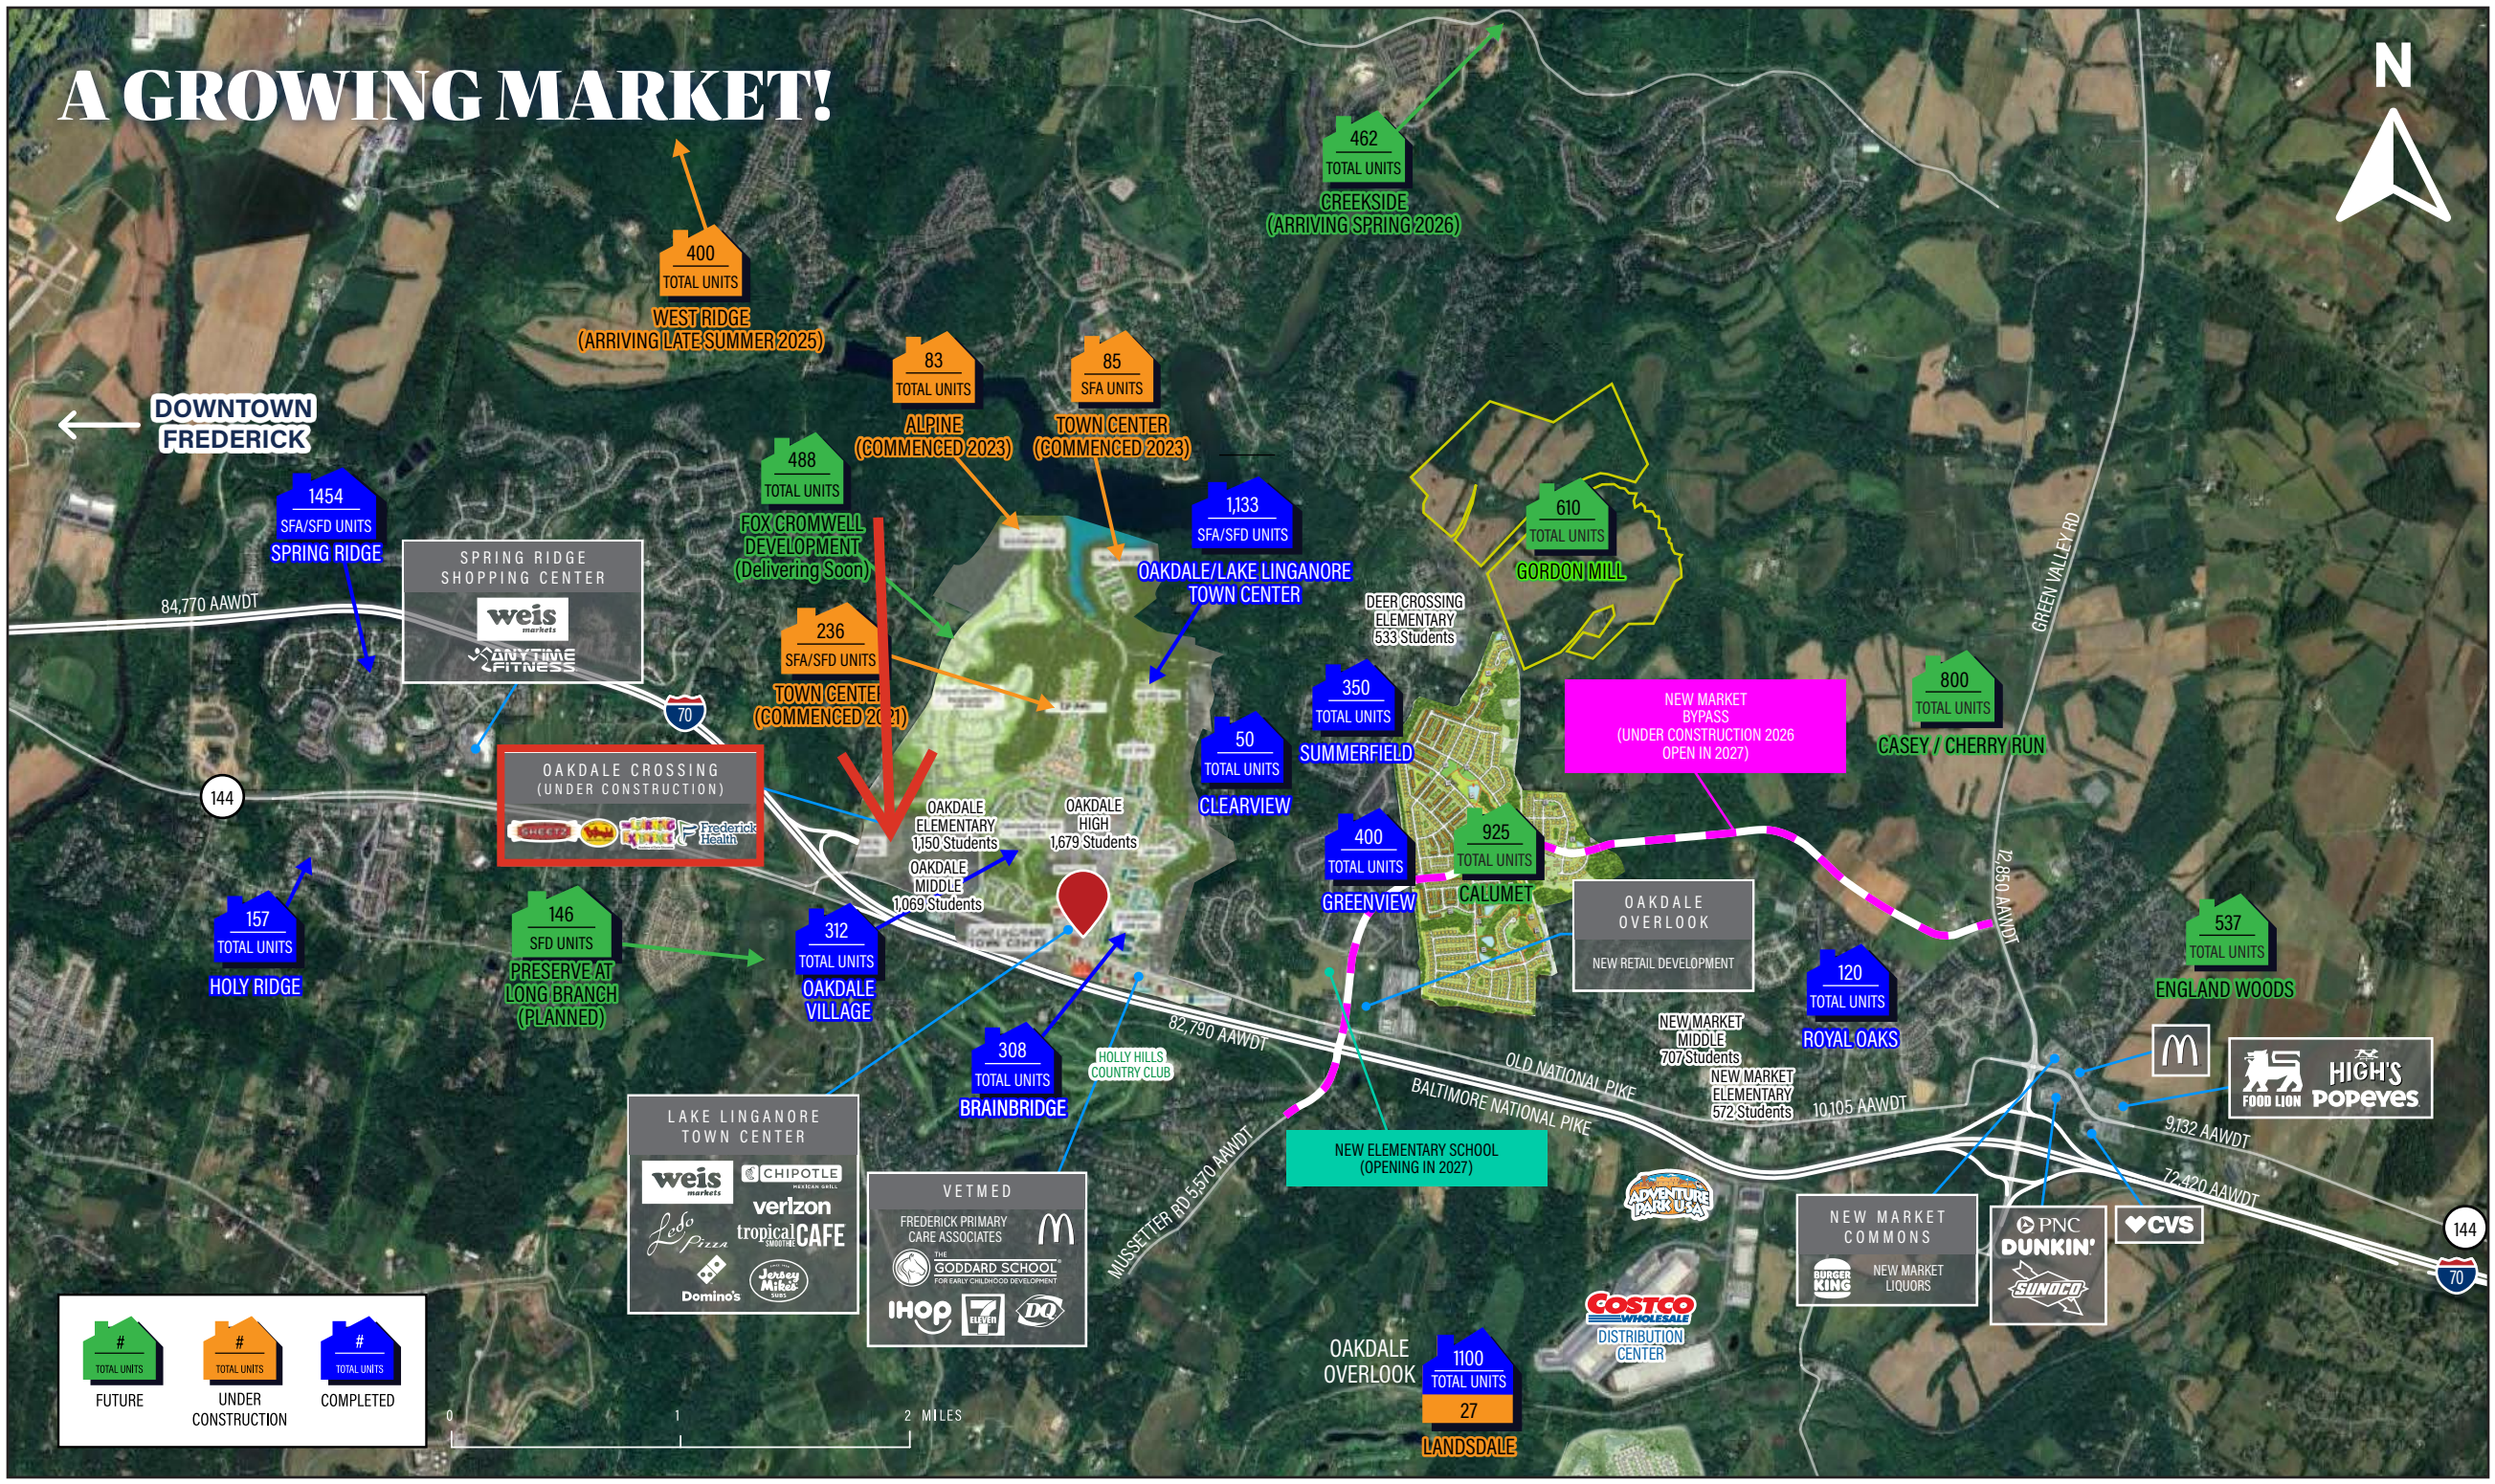

# A GROWING MARKET!

**DOWNTOWN  
FREDERICK**

1454  
SFA/SFD UNITS  
SPRING RIDGE

400  
TOTAL UNITS  
WEST RIDGE  
(ARRIVING LATE SUMMER 2025)

83  
TOTAL UNITS  
ALPINE  
(COMMENCED 2023)

85  
SFA UNITS  
TOWN CENTER  
(COMMENCED 2023)

462  
TOTAL UNITS  
CREEKSIDE  
(ARRIVING SPRING 2026)

488  
TOTAL UNITS  
FOX CROMWELL  
DEVELOPMENT  
(Delivering Soon)

1,133  
SFA/SFD UNITS  
OAKDALE/LAKE LINGANORE  
TOWN CENTER

610  
TOTAL UNITS  
GORDON MILL

SPRING RIDGE  
SHOPPING CENTER

**weis**  
markets

ANYTIME  
FITNESS

236  
SFA/SFD UNITS  
TOWN CENTER  
(COMMENCED 2021)

350  
TOTAL UNITS  
SUMMERFIELD

NEW MARKET  
BYPASS  
(UNDER CONSTRUCTION 2026  
OPEN IN 2027)

Domino's

Jockey Mike's

VETMED

FREDERICK PRIMARY  
CARE ASSOCIATES

THE GODDARD SCHOOL  
FOR EARLY CHILDHOOD DEVELOPMENT

ihop

7 ELEVEN

DQ