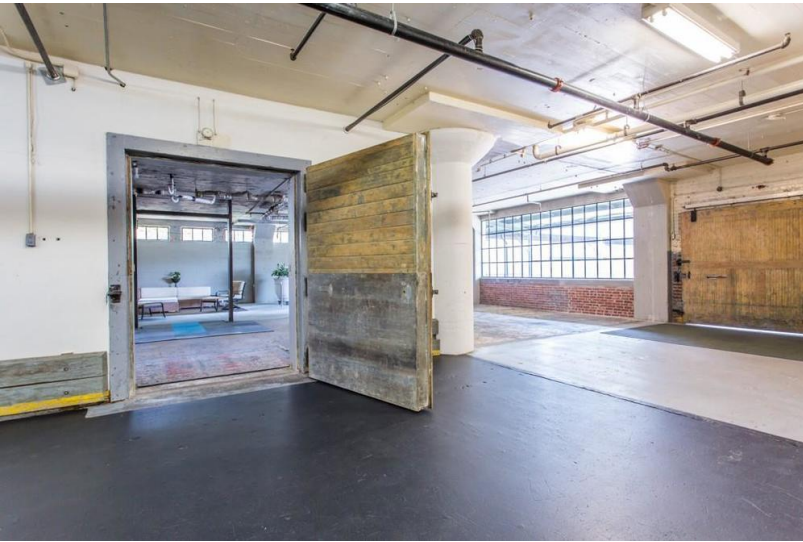

FOR SALE

LIVE/WORK/CO-OP LOFT SPACE

881 MEMORIAL DRIVE, UNIT #1001A | 881 MEMORIAL DRIVE, UNIT #1001A, ATLANTA, GA 30316

adams
COMMERCIAL
REAL ESTATE
Commercial Real Estate Specialists Since 1979

FOR MORE INFORMATION

Michael D. Reeves, CCIM

404.863.5909

michael@adamscre.com

Lauren Alexander

770.231.8467

lauren@adamsrealtors.com

Adams Commercial Real Estate | 458 Cherokee Ave SE | Atlanta, GA 30312 | 404.688.1222 | www.adamscre.com