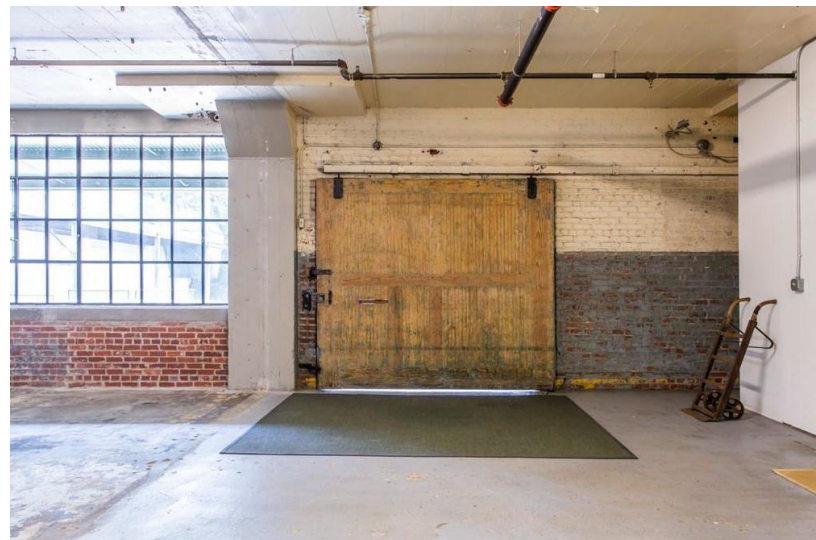

FOR SALE

LIVE/WORK/CO-OP LOFT SPACE

881 MEMORIAL DRIVE, UNIT #1001A | 881 MEMORIAL DRIVE, UNIT #1001A, ATLANTA, GA 30316

adams
COMMERCIAL
REAL ESTATE
Commercial Real Estate Specialists Since 1979

FOR MORE INFORMATION

Michael D. Reeves, CCIM

404.863.5909

michael@adamscre.com

Lauren Alexander

770.231.8467

lauren@adamsrealtors.com

Adams Commercial Real Estate | 458 Cherokee Ave SE | Atlanta, GA 30312 | 404.688.1222 | www.adamscre.com