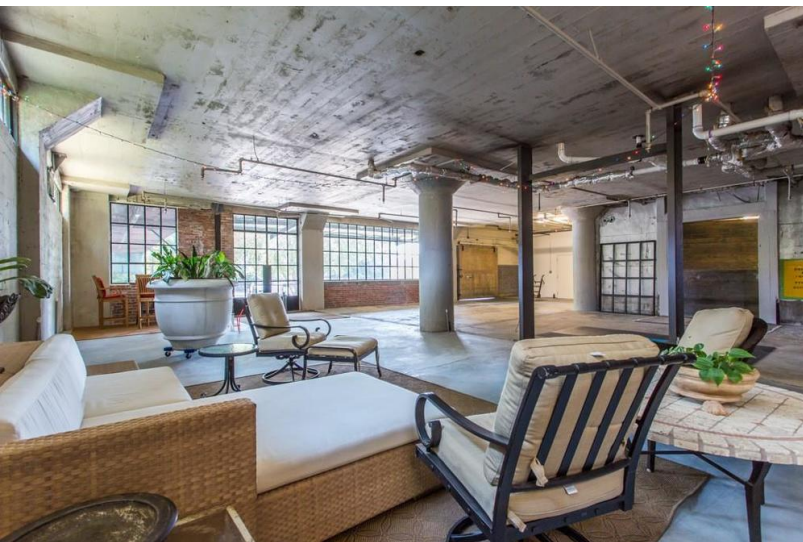

FOR SALE

LIVE/WORK/CO-OP LOFT SPACE

881 MEMORIAL DRIVE, UNIT #1001A | 881 MEMORIAL DRIVE, UNIT #1001A, ATLANTA, GA 30316

adams
COMMERCIAL
REAL ESTATE
Commercial Real Estate Specialists Since 1979

FOR MORE INFORMATION

Michael D. Reeves, CCIM

404.863.5909

michael@adamscre.com

Lauren Alexander

770.231.8467

lauren@adamsrealtors.com

Adams Commercial Real Estate | 458 Cherokee Ave SE | Atlanta, GA 30312 | 404.688.1222 | www.adamscre.com