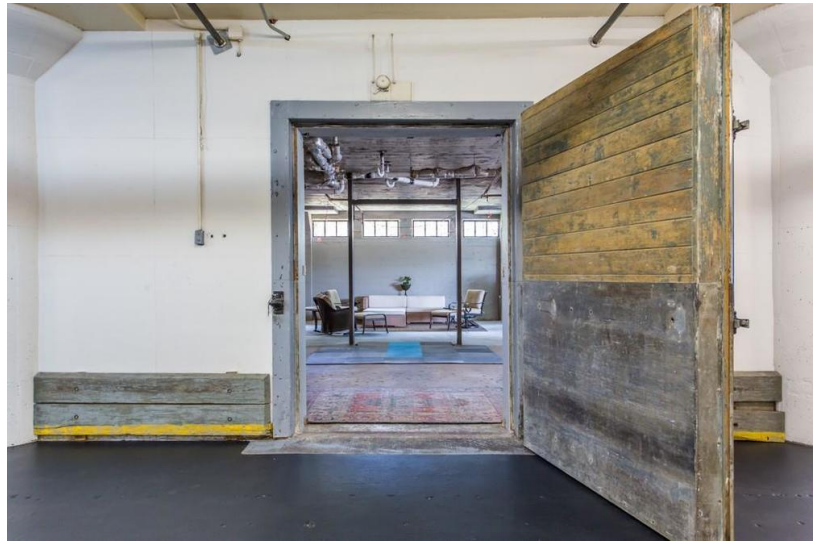

FOR SALE

LIVE/WORK/CO-OP LOFT SPACE

881 MEMORIAL DRIVE, UNIT #1001A | 881 MEMORIAL DRIVE, UNIT #1001A, ATLANTA, GA 30316

adams
COMMERCIAL
REAL ESTATE
Commercial Real Estate Specialists Since 1979

FOR MORE INFORMATION

Michael D. Reeves, CCIM

404.863.5909

michael@adamscre.com

Lauren Alexander

770.231.8467

lauren@adamsrealtors.com

Adams Commercial Real Estate | 458 Cherokee Ave SE | Atlanta, GA 30312 | 404.688.1222 | www.adamscre.com