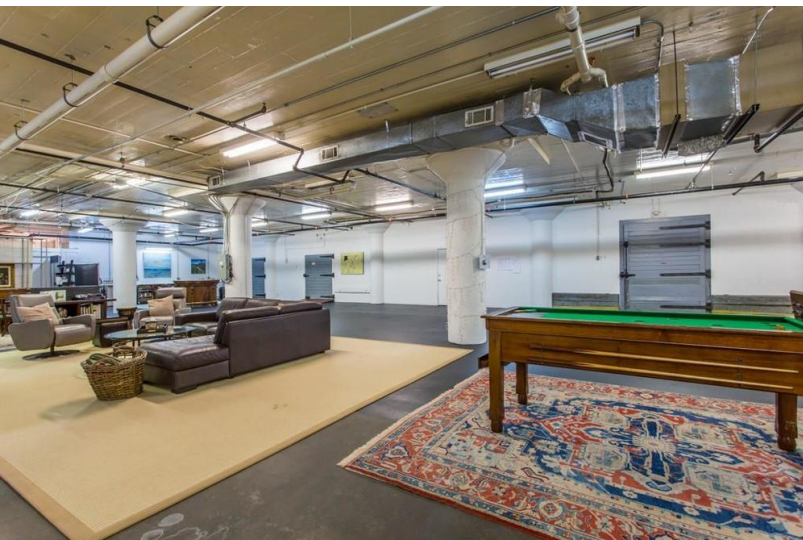

FOR SALE

LIVE/WORK/CO-OP LOFT SPACE

881 MEMORIAL DRIVE, UNIT #1001A | 881 MEMORIAL DRIVE, UNIT #1001A, ATLANTA, GA 30316

adams
COMMERCIAL
REAL ESTATE
Commercial Real Estate Specialists Since 1979

FOR MORE INFORMATION

Michael D. Reeves, CCIM

404.863.5909
michael@adamscre.com

Lauren Alexander

770.231.8467
lauren@adamsrealtors.com

Adams Commercial Real Estate | 458 Cherokee Ave SE | Atlanta, GA 30312 | 404.688.1222 | www.adamscre.com