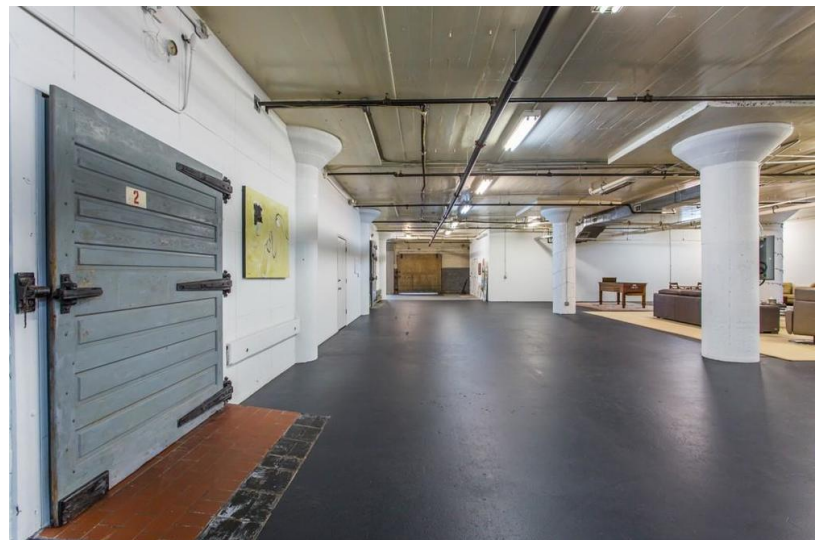

FOR SALE

LIVE/WORK/CO-OP LOFT SPACE

881 MEMORIAL DRIVE, UNIT #1001A | 881 MEMORIAL DRIVE, UNIT #1001A, ATLANTA, GA 30316

adams
COMMERCIAL
REAL ESTATE
Commercial Real Estate Specialists Since 1979

FOR MORE INFORMATION

Michael D. Reeves, CCIM

404.863.5909
michael@adamscre.com

Lauren Alexander

770.231.8467
lauren@adamsrealtors.com

Adams Commercial Real Estate | 458 Cherokee Ave SE | Atlanta, GA 30312 | 404.688.1222 | www.adamscre.com