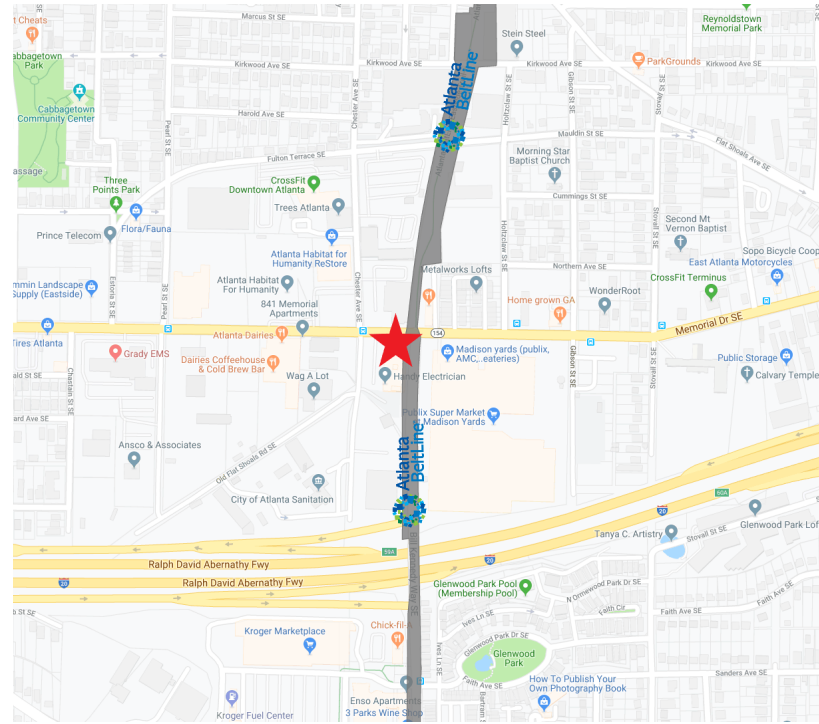

LIVE/WORK/CO-OP LOFT SPACE

HISTORIC LIVE/WORK/CO-OP LOFT SPACE ON BELTLINE | 881 MEMORIAL DRIVE, UNIT #1001A, ATLANTA, GA 30316

SALE PRICE

\$895,000

OFFERING SUMMARY

Lot Size:	0.0 Acres
Year Built:	1926
Building Size:	6,938 SF
Zoning:	MRC-3-C
Market:	Atlanta
Submarket:	CBD Ret
Price / SF:	\$129.00