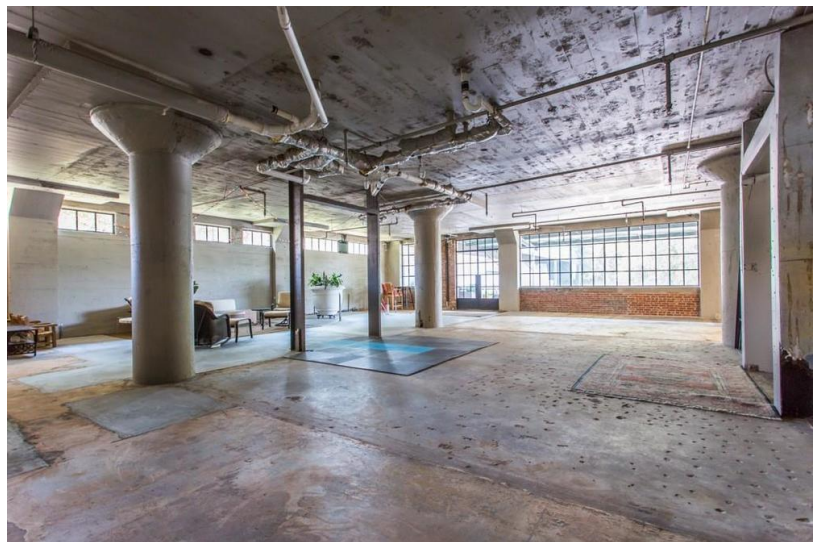

FOR SALE

LIVE/WORK/CO-OP LOFT SPACE

881 MEMORIAL DRIVE, UNIT #1001A | 881 MEMORIAL DRIVE, UNIT #1001A, ATLANTA, GA 30316

adams
COMMERCIAL
REAL ESTATE
Commercial Real Estate Specialists Since 1979

FOR MORE INFORMATION

Michael D. Reeves, CCIM

404.863.5909

michael@adamscre.com

Lauren Alexander

770.231.8467

lauren@adamsrealtors.com

Adams Commercial Real Estate | 458 Cherokee Ave SE | Atlanta, GA 30312 | 404.688.1222 | www.adamscre.com