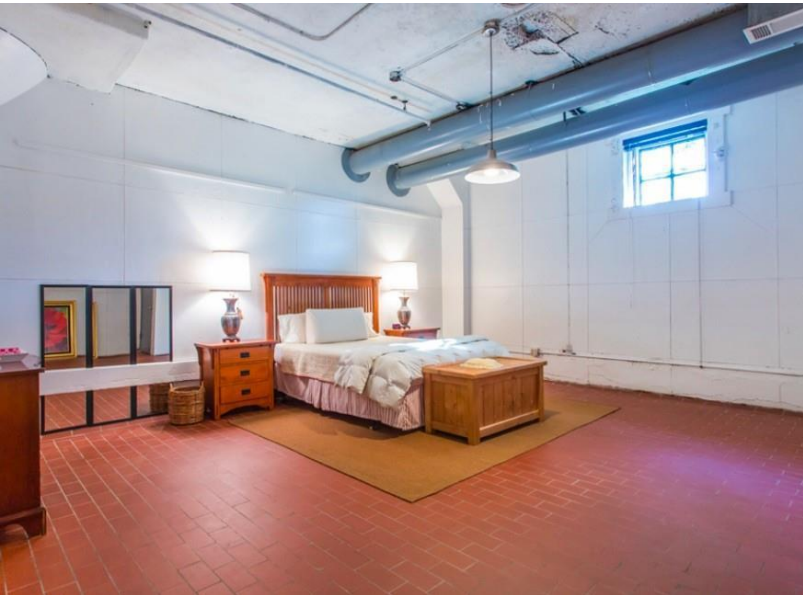

FOR SALE

LIVE/WORK/CO-OP LOFT SPACE

881 MEMORIAL DRIVE, UNIT #1001A | 881 MEMORIAL DRIVE, UNIT #1001A, ATLANTA, GA 30316

adams
COMMERCIAL
REAL ESTATE
Commercial Real Estate Specialists Since 1979

FOR MORE INFORMATION

Michael D. Reeves, CCIM

404.863.5909
michael@adamscre.com

Lauren Alexander

770.231.8467
lauren@adamsrealtors.com

Adams Commercial Real Estate | 458 Cherokee Ave SE | Atlanta, GA 30312 | 404.688.1222 | www.adamscre.com