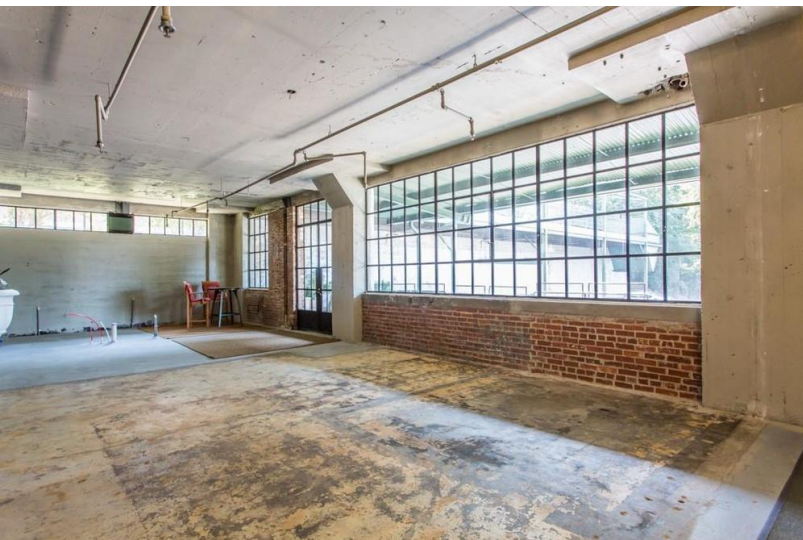

FOR SALE

LIVE/WORK/CO-OP LOFT SPACE

881 MEMORIAL DRIVE, UNIT #1001A | 881 MEMORIAL DRIVE, UNIT #1001A, ATLANTA, GA 30316

adams
COMMERCIAL
REAL ESTATE
Commercial Real Estate Specialists Since 1979

FOR MORE INFORMATION

Michael D. Reeves, CCIM

404.863.5909

michael@adamscre.com

Lauren Alexander

770.231.8467

lauren@adamsrealtors.com

Adams Commercial Real Estate | 458 Cherokee Ave SE | Atlanta, GA 30312 | 404.688.1222 | www.adamscre.com