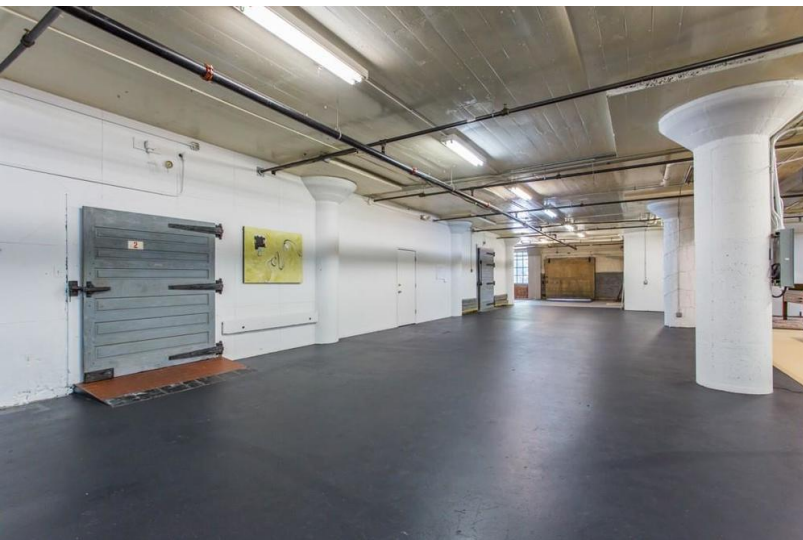

FOR SALE

LIVE/WORK/CO-OP LOFT SPACE

881 MEMORIAL DRIVE, UNIT #1001A | 881 MEMORIAL DRIVE, UNIT #1001A, ATLANTA, GA 30316

adams
COMMERCIAL
REAL ESTATE
Commercial Real Estate Specialists Since 1979

FOR MORE INFORMATION

Michael D. Reeves, CCIM

404.863.5909
michael@adamscre.com

Lauren Alexander

770.231.8467
lauren@adamsrealtors.com

Adams Commercial Real Estate | 458 Cherokee Ave SE | Atlanta, GA 30312 | 404.688.1222 | www.adamscre.com