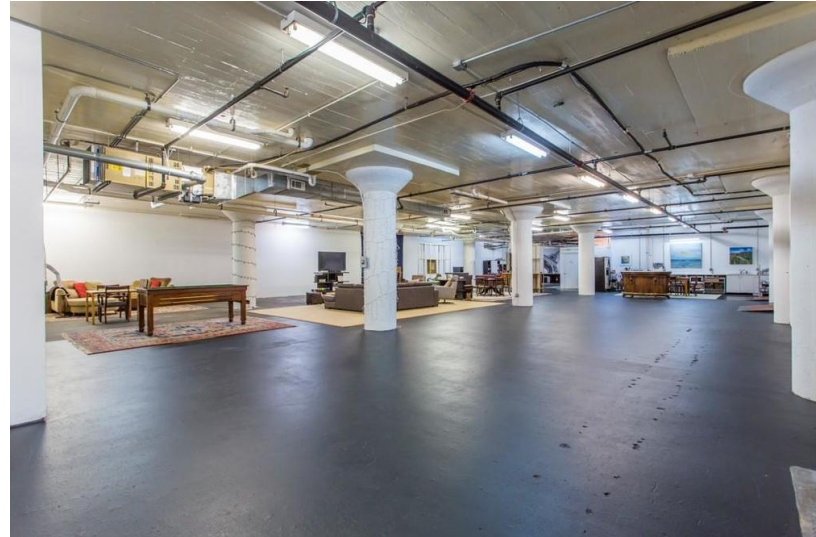

FOR SALE

LIVE/WORK/CO-OP LOFT SPACE

881 MEMORIAL DRIVE, UNIT #1001A | 881 MEMORIAL DRIVE, UNIT #1001A, ATLANTA, GA 30316

adams
COMMERCIAL
REAL ESTATE
Commercial Real Estate Specialists Since 1979

FOR MORE INFORMATION

Michael D. Reeves, CCIM

404.863.5909
michael@adamscre.com

Lauren Alexander

770.231.8467
lauren@adamsrealtors.com

Adams Commercial Real Estate | 458 Cherokee Ave SE | Atlanta, GA 30312 | 404.688.1222 | www.adamscre.com