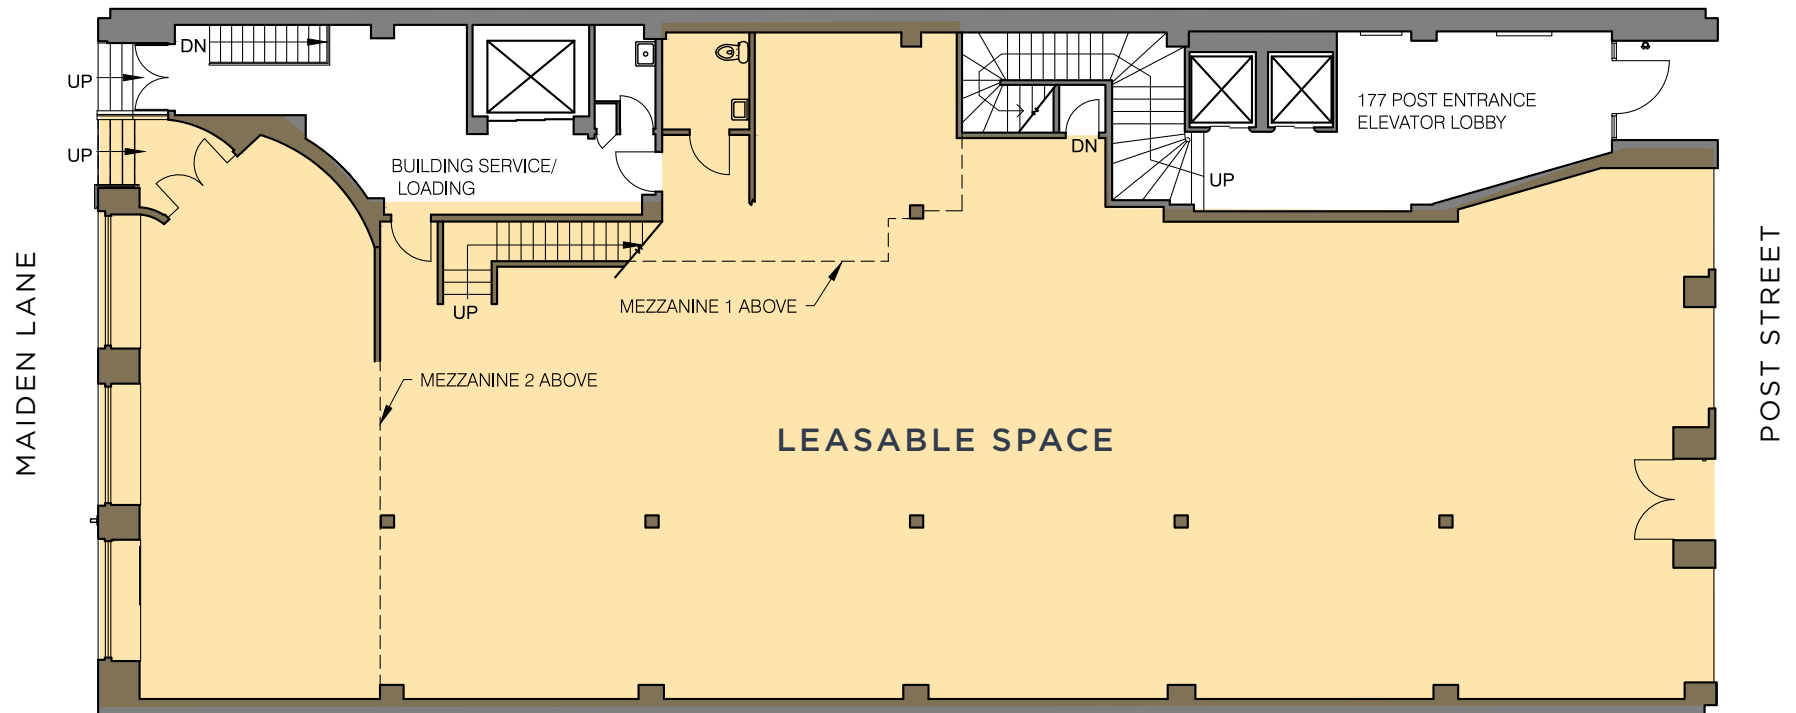

## FEATURES

---

- • 5,500 SF Ground Floor / Ceiling Height: 19'
- • 1,200 SF Basement Storage
- Gorgeous contemporary façade provides over 40+ linear feet of frontage on both Post Street and historic Maiden Lane
- High visibility banner signage opportunity on dual streets
- Dedicated delivery lobby and freight elevator
- Adjacent to the stunning Dior flagship and across from the future Bulgari
- Surrounded by an international roster of world-class retail including Cartier, Hermes, Kiton, Harry Winston, Giorgio Armani, Fendi among others

# FLOOR PLANS

GROUND LEVEL

+/- 5,500 RSF

GROUND LEVEL

[FEATURES](#)

[GALLERY](#)

[FLOOR PLANS](#)

[NEIGHBORHOOD](#)