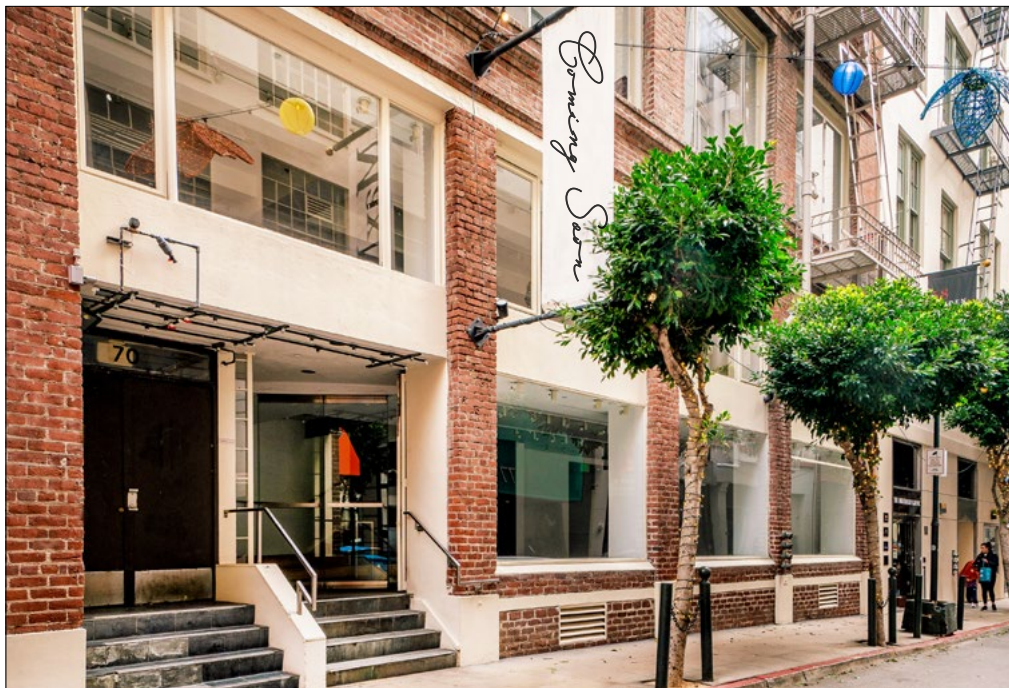

# 175 POST / 60 MAIDEN LANE

UNION SQUARE | SAN FRANCISCO | CALIFORNIA

**maven**  
RETAIL

[FEATURES](#)

[GALLERY](#)

[FLOOR PLANS](#)

[NEIGHBORHOOD](#)

[MAP](#)

# 175 POST / 60 MAIDEN LANE

## FEATURES

---

- • 5,500 SF Ground Floor / Ceiling Height: 19'
- • 1,200 SF Basement Storage
- Gorgeous contemporary façade provides over 40+ linear feet of frontage on both Post Street and historic Maiden Lane
- High visibility banner signage opportunity on dual streets
- Dedicated delivery lobby and freight elevator
- Adjacent to the stunning Dior flagship and across from the future Bulgari
- Surrounded by an international roster of world-class retail including Cartier, Hermes, Kiton, Harry Winston, Giorgio Armani, Fendi among others