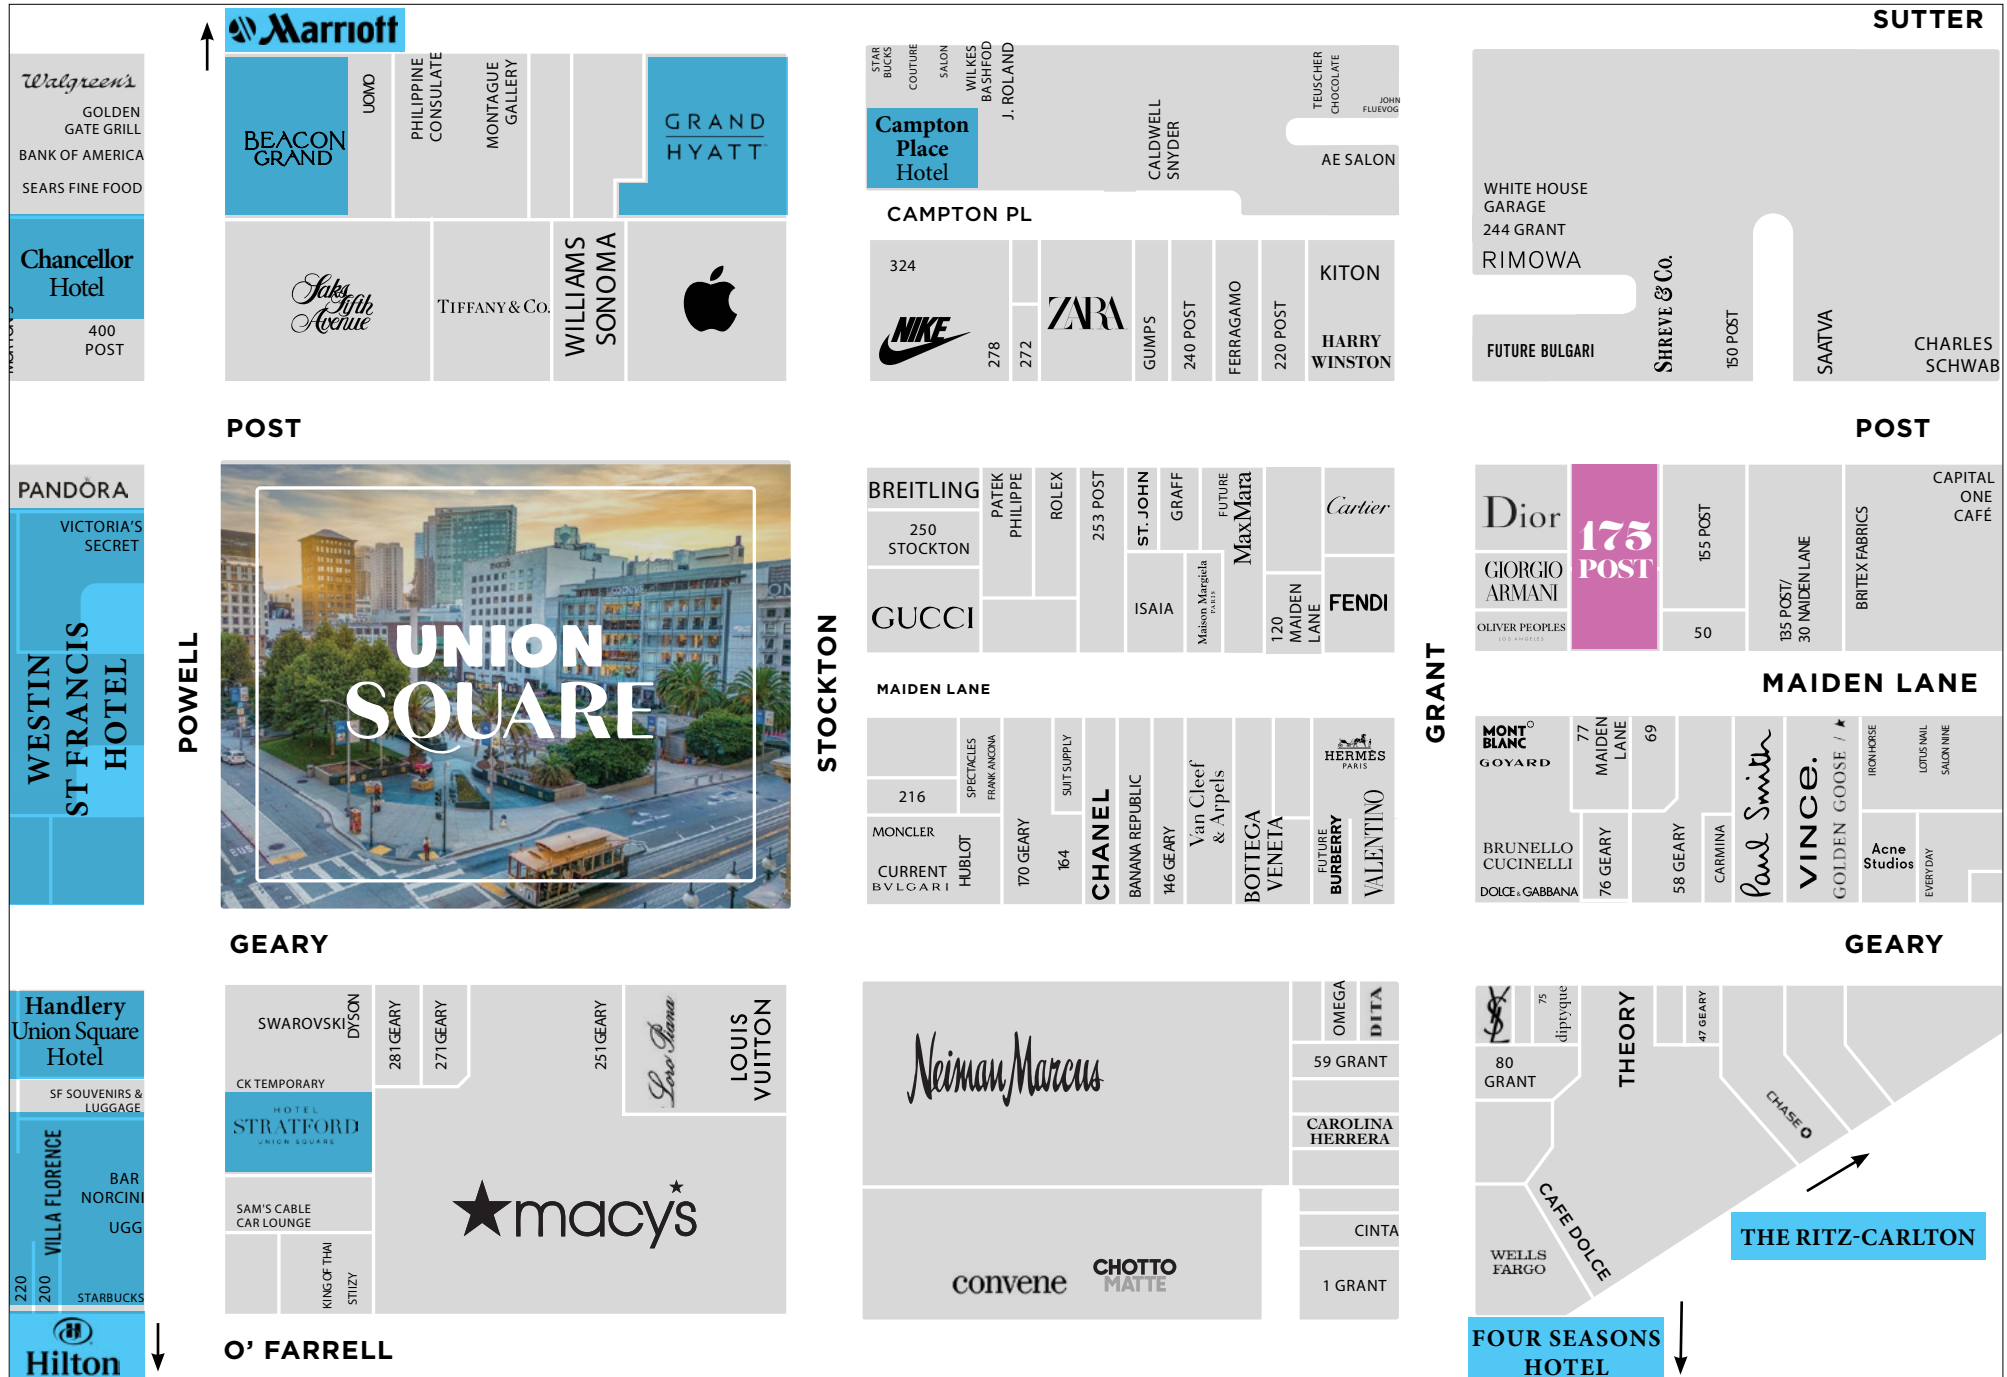

# UNION SQUARE

BY THE NUMBERS

**23+ Million**

ANNUAL VISITORS

**12,000+**

HOTEL ROOMS  
WITHIN A 3 BLOCK RADIUS

**\$8.6B**

ANNUAL REVENUE GENERATED BY  
VISITORS AND TOURISTS

# UNION SQUARE

**CARTIER**

**DIOR**

**VALENTINO**

**BULGARI**

**ACNE STUDIO**

**HERMÈS**

**BRUNELLO CUCINELLI**

**FENDI**

**SAINT LAURENT**

**DOLCE&GABBANA**

**GOYARD**

**BOTTEGA VENETA**

**maven**  
RETAIL