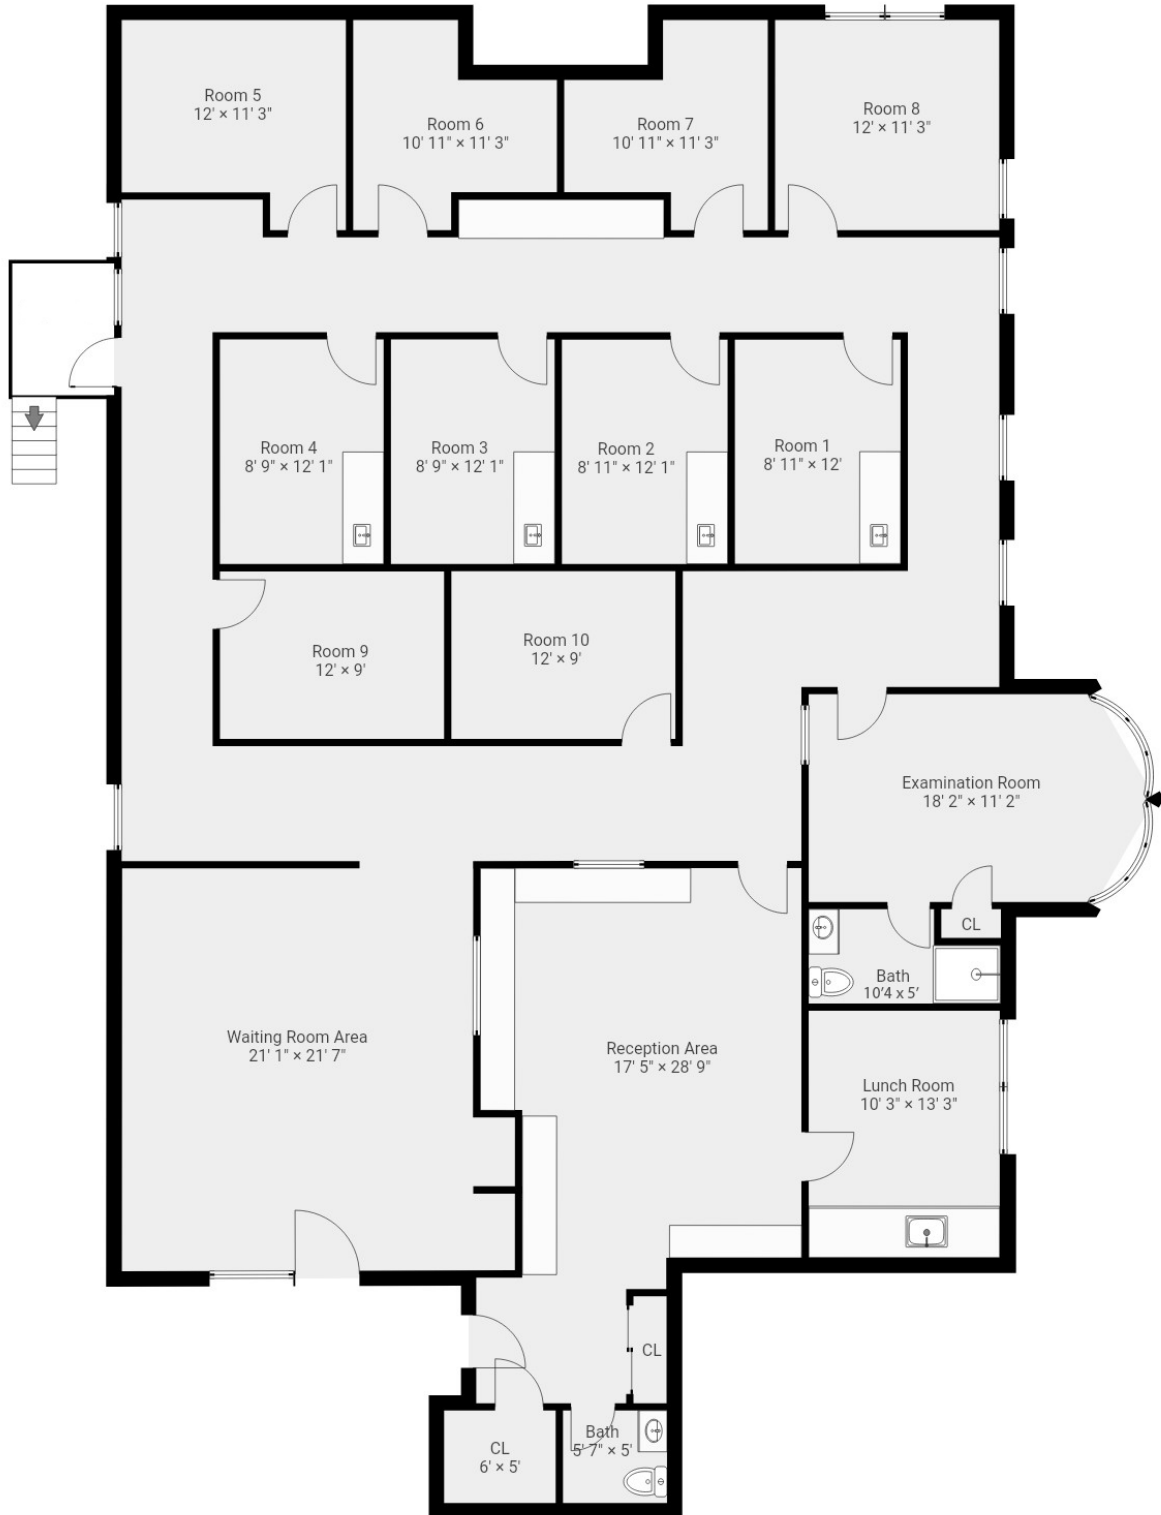

92 High St, Suite 31, Medford MA

This Floor Plan is an artistic rendering intended solely for visual purposes. It is designed exclusively for marketing purposes. All measurements and annotations provided are approximate and are not drawn to an exact scale. This drawing may contain errors and/or omissions. Usage rights for this floor plan are solely granted to the individuals or entities mentioned in the document. Copyright © 2023 Yellow House Media Group