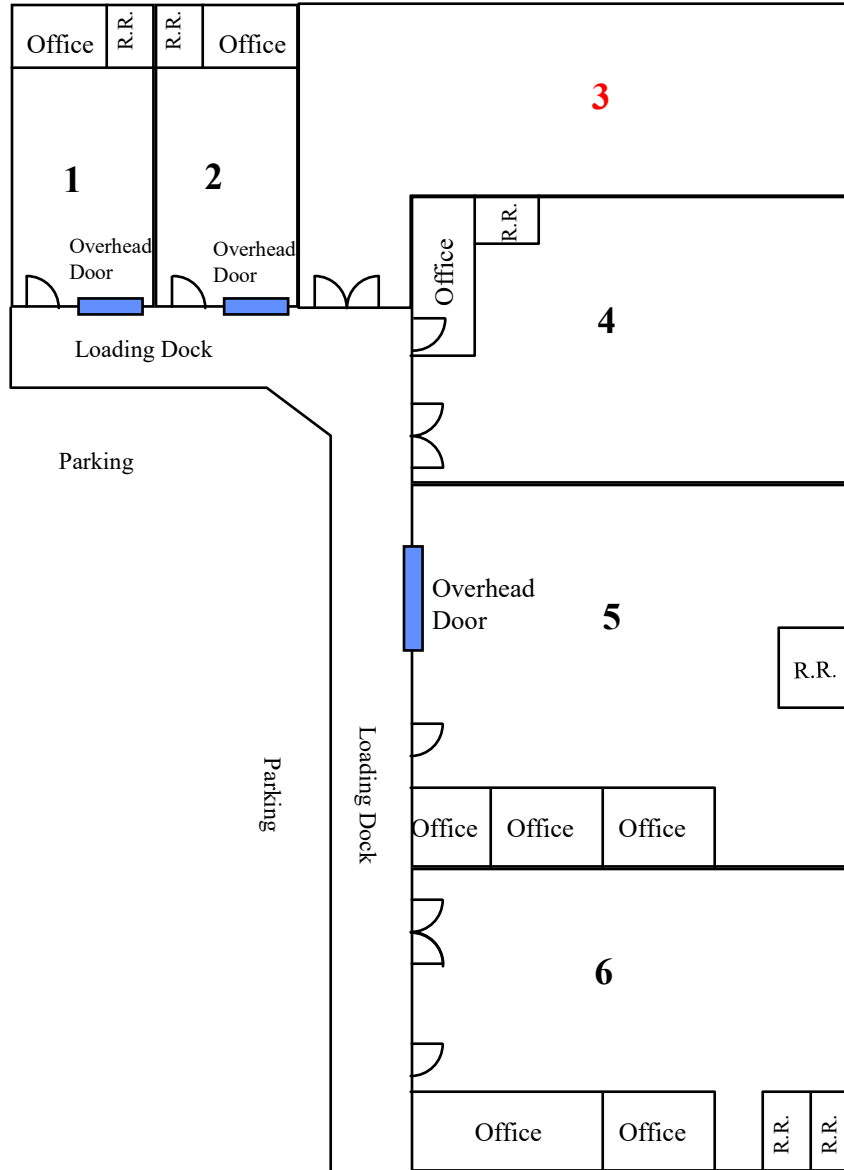

1716

1714

Property info.:
 1714-16 Seventh Avenue
 Use: Office\Warehouse

<u>Space</u>	<u>Tenant</u>	<u>SF</u>
1	Occupied	660
2	Occupied	660
3	Available	1,174
4	Occupied	1,890
5	Occupied	3,240
6	Occupied	2,610
7	Occupied	1,540
8	Occupied	3,703