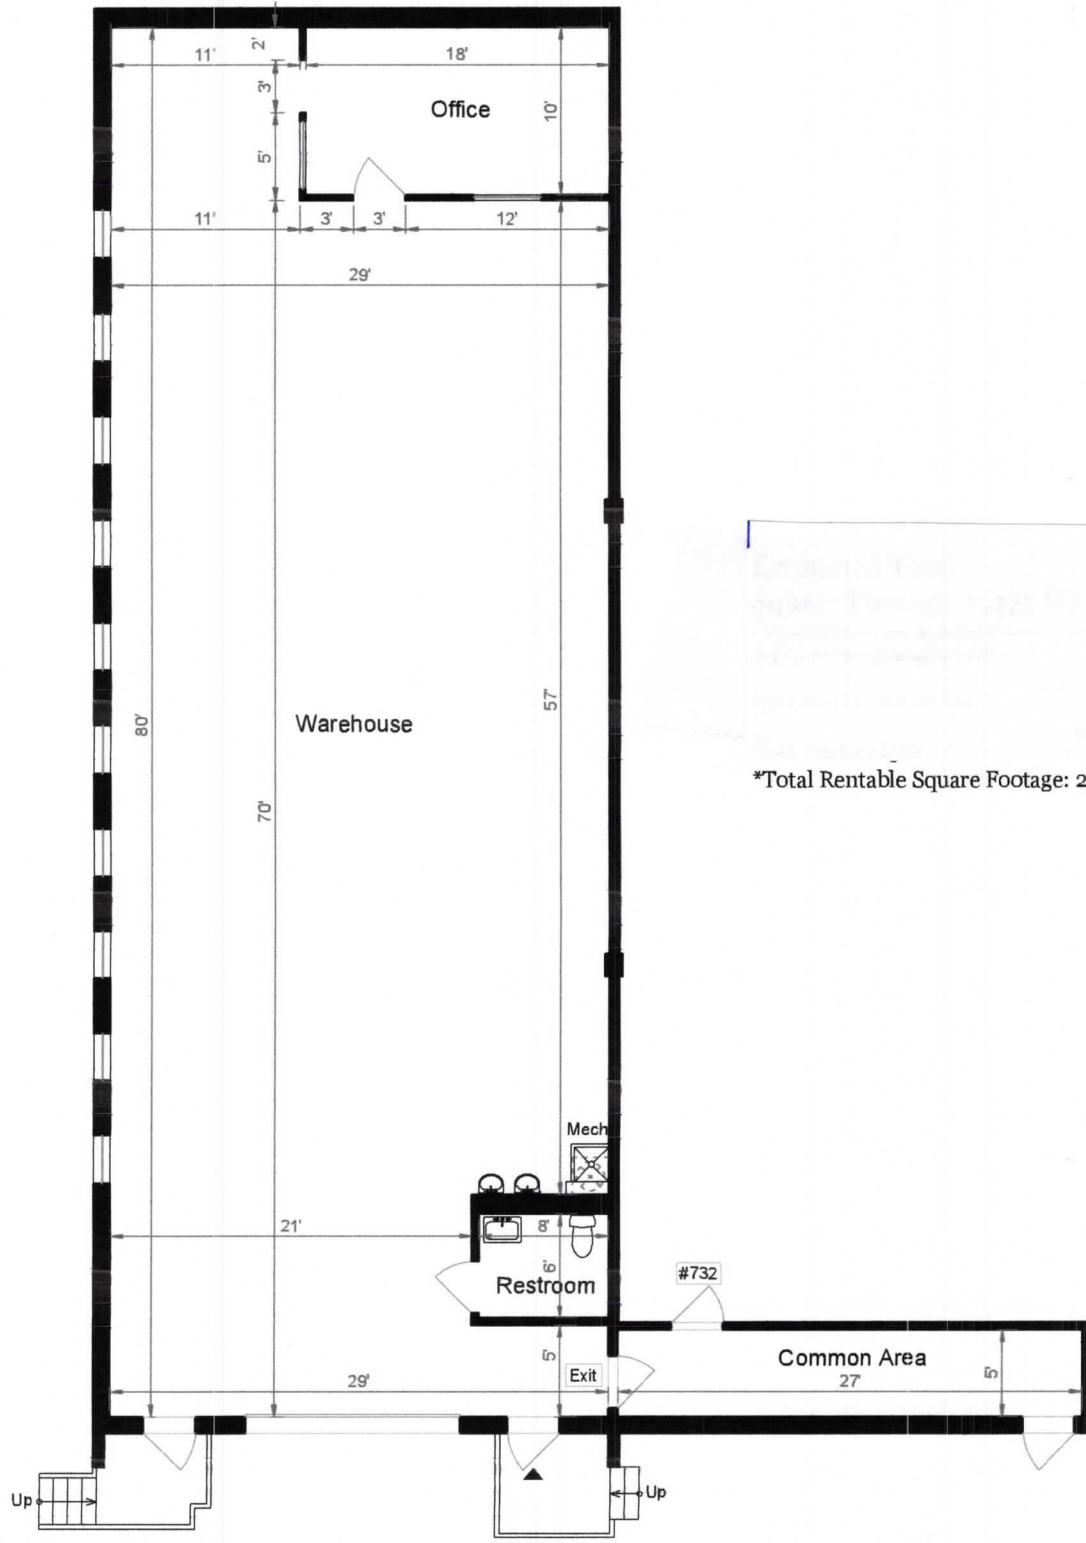

# 730 E GUDE DRIVE

ROCKVILLE, MD 20850

\*Total Rentable Square Footage: 2,846 SQ FT

FLOOR PLAN

Rendering by Floor Plan Visuals.  
All measurements are approximate. While deemed reliable, no information on these floor plans should be relied upon without independent verification.