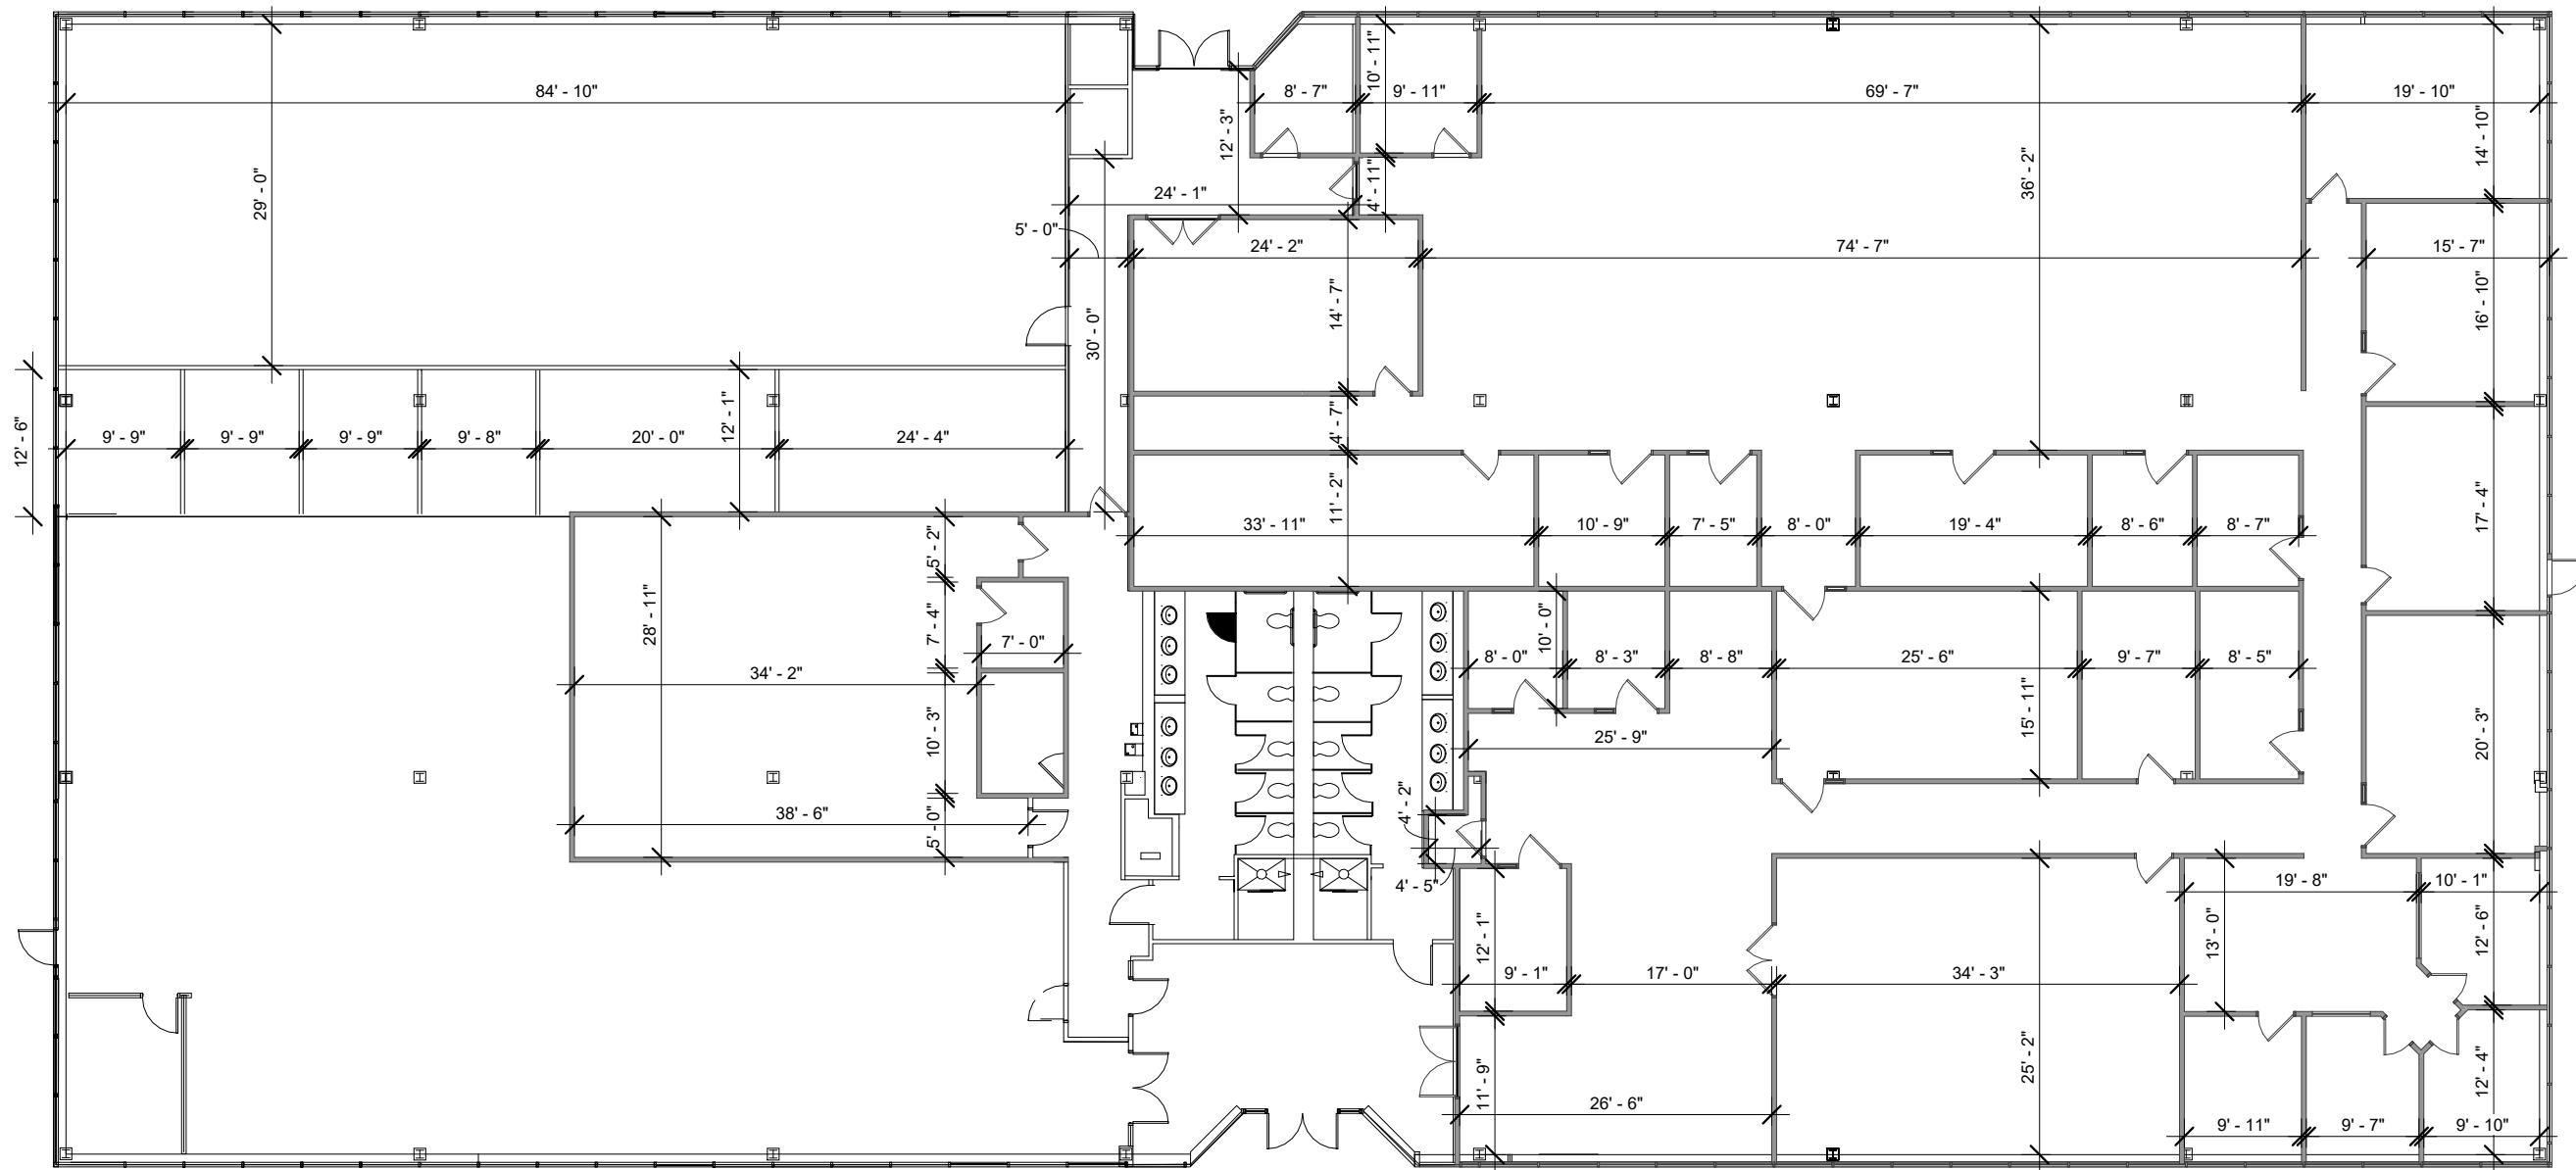

12350 PINECREST RD - 1ST FLOOR EXISTING CONDITIONS WITH DIMENSIONS

SCALE: 1/16" = 1'-0"