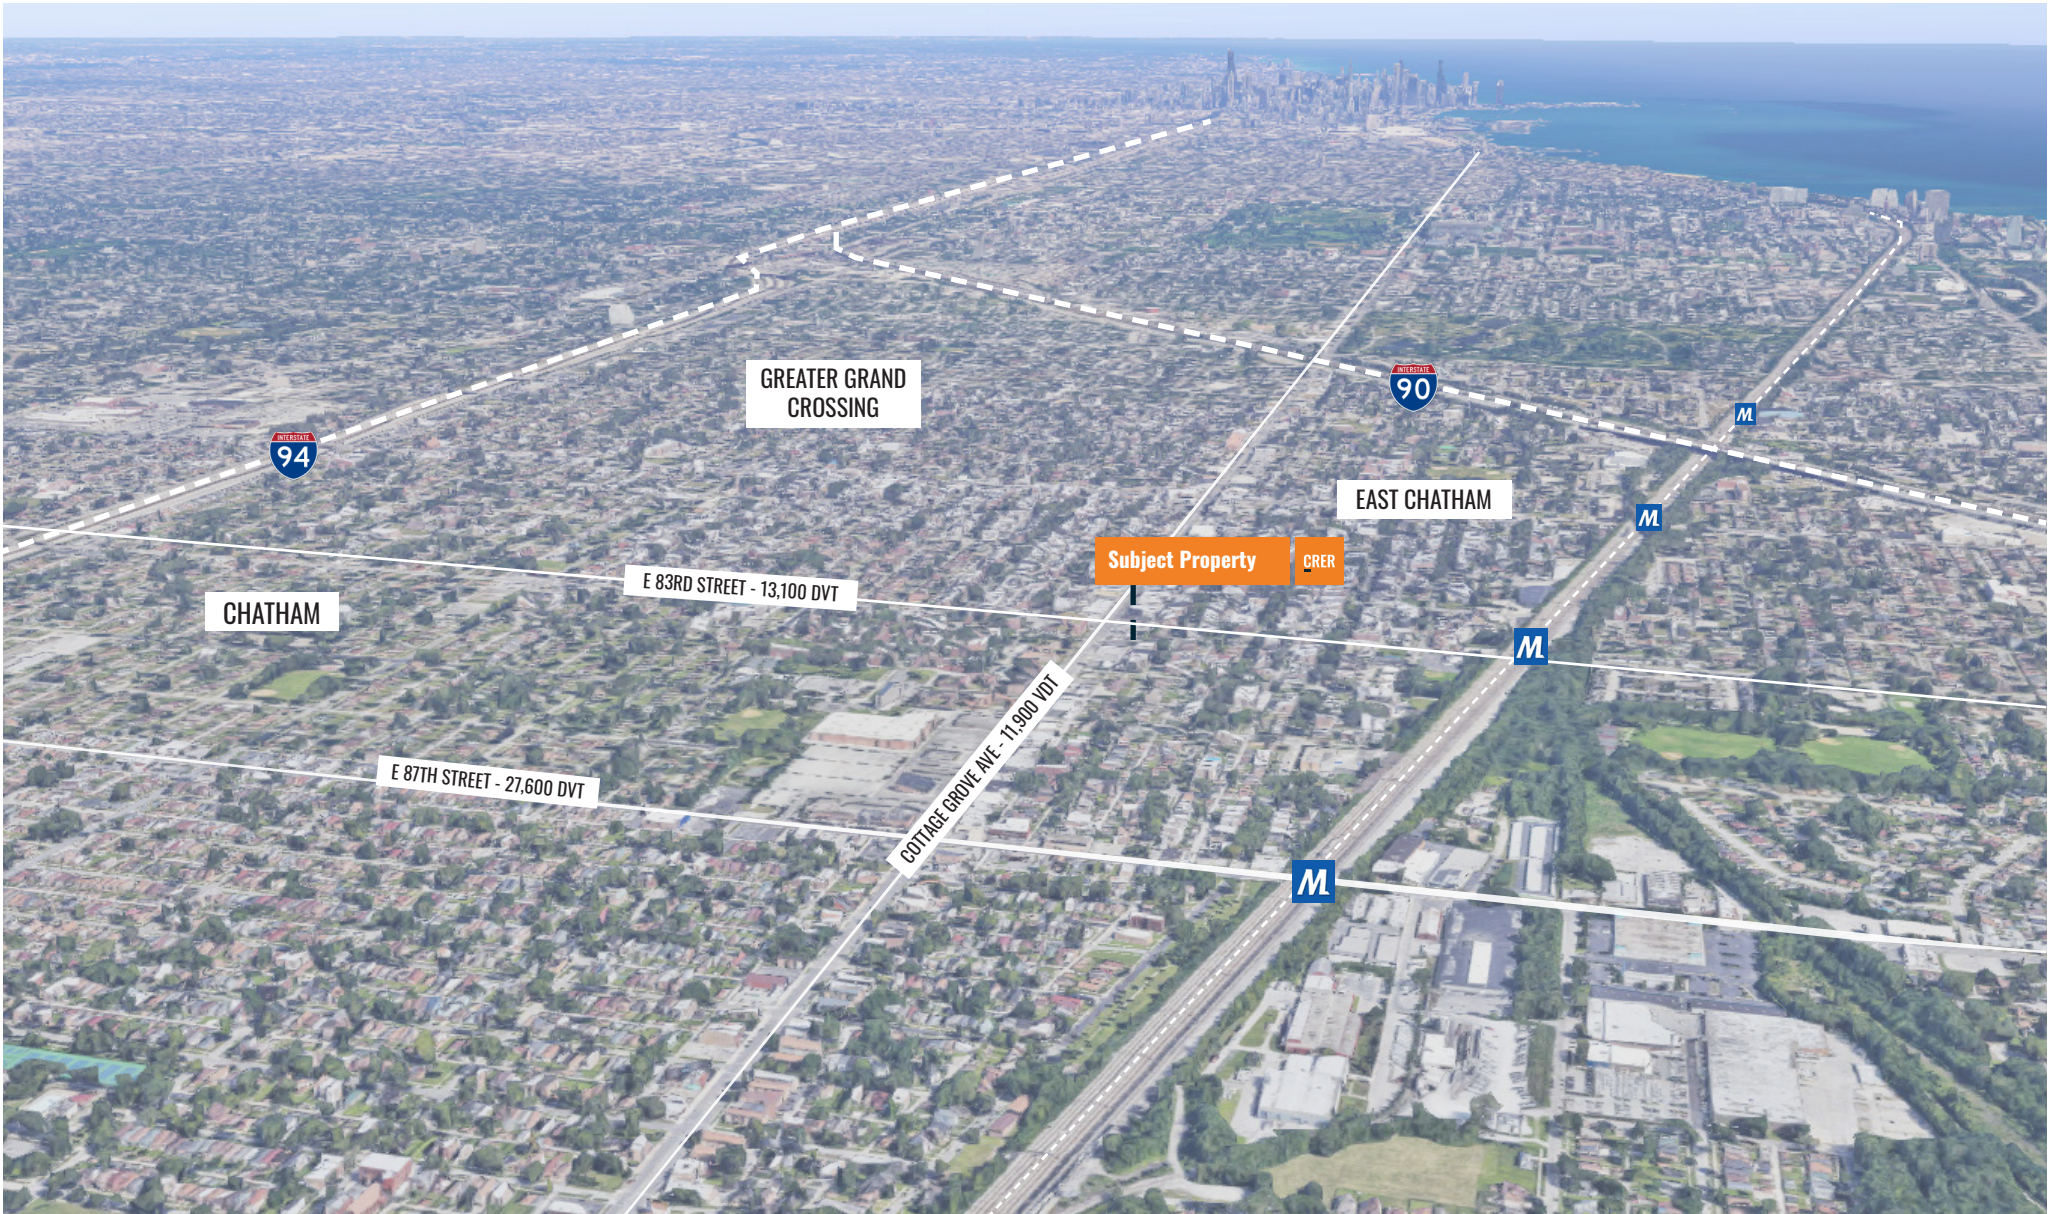

PROPERTY DESCRIPTION

CRER is proud to present 8315 S. Cottage Grove Ave. Amazing opportunity to lease a long time neighborhood staple, free standing PePe's Restaurant

Excellent location and visibility. Located on South Cottage Grove Ave (11,900 VPD). Turn key, newly remodeled and fully equipped restaurant.

PROPERTY HIGHLIGHTS

- 83rd & Cottage Grove
- Drive-thru
- Large parking lot
- 11,900 Daily traffic count

8315 S. Cottage Grove Ave, Chicago IL 6061

GROUND LEASE OPPORTUNITY

RETAIL MAP

8315 S. Cottage Grove Ave, Chicago IL 60619