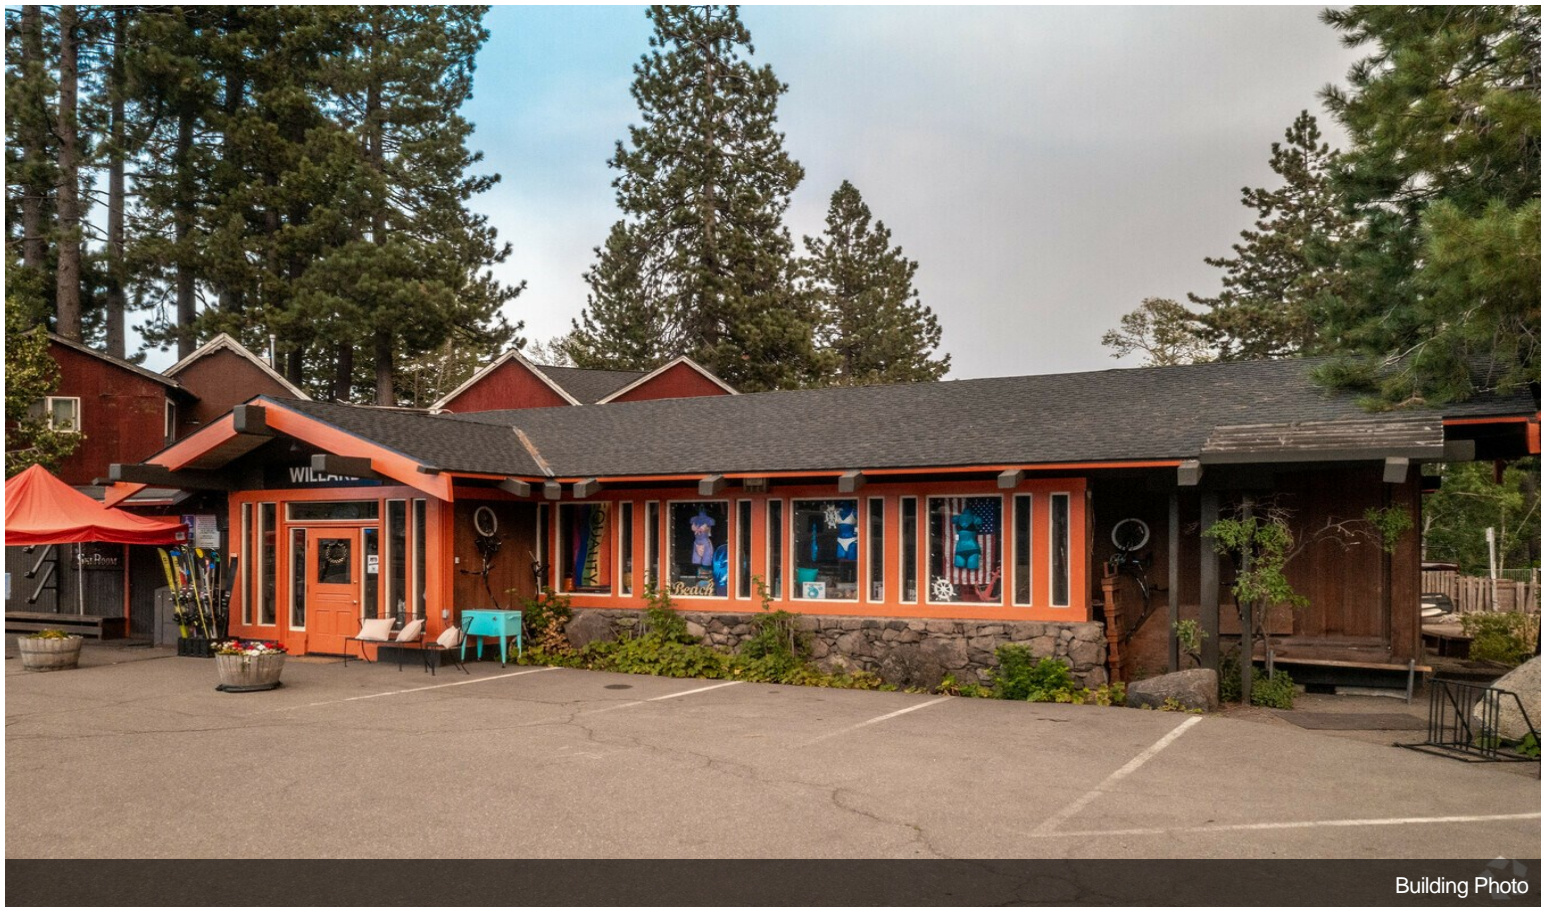

Building Photo