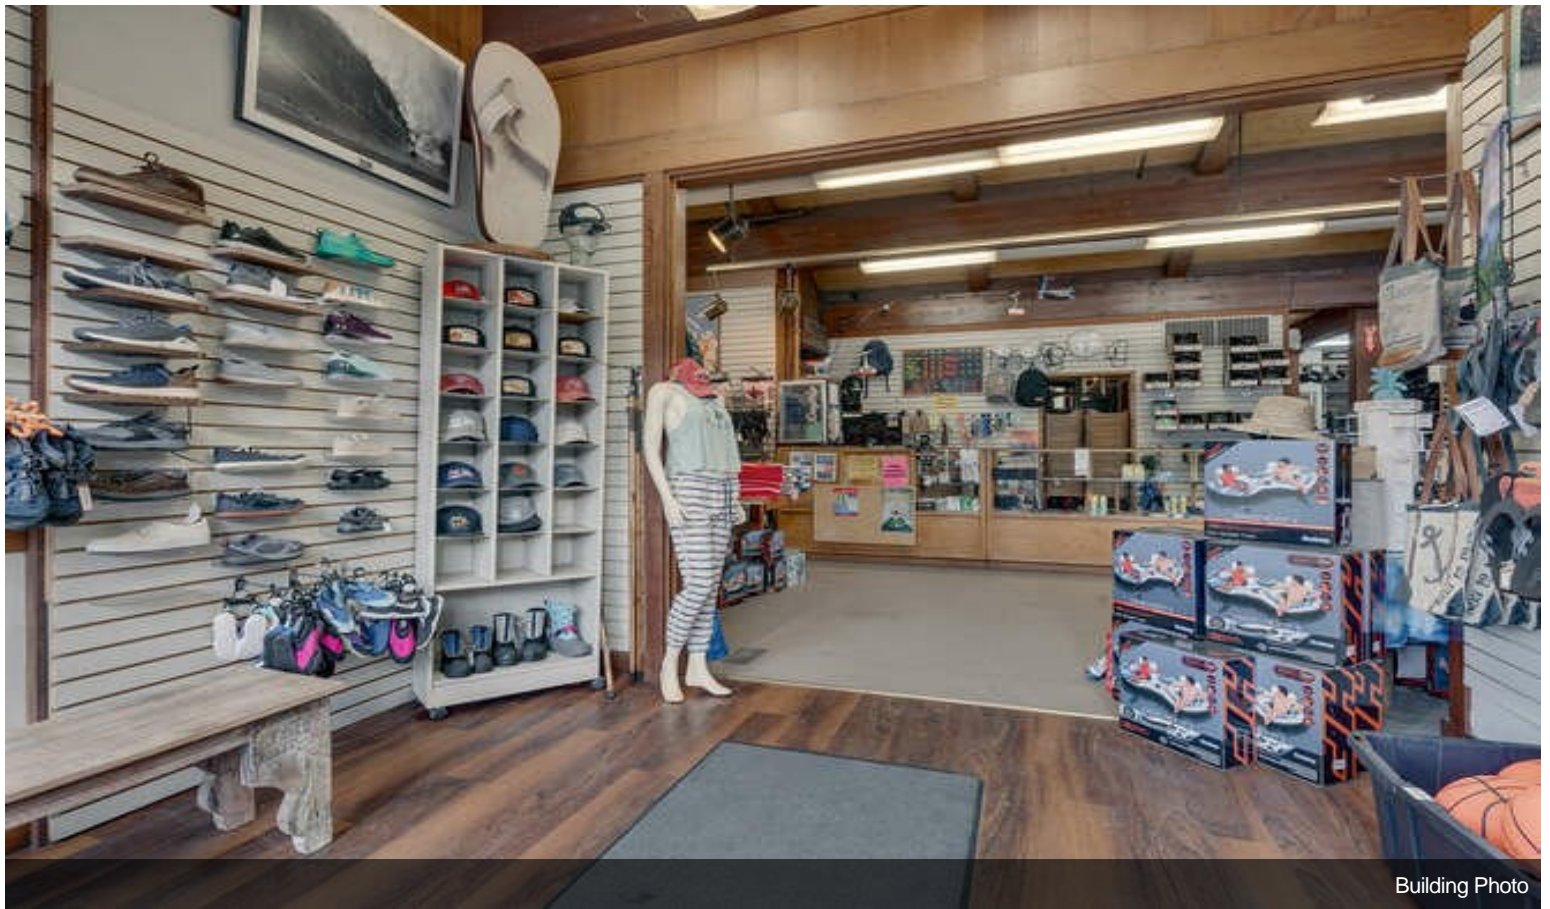

Building Photo