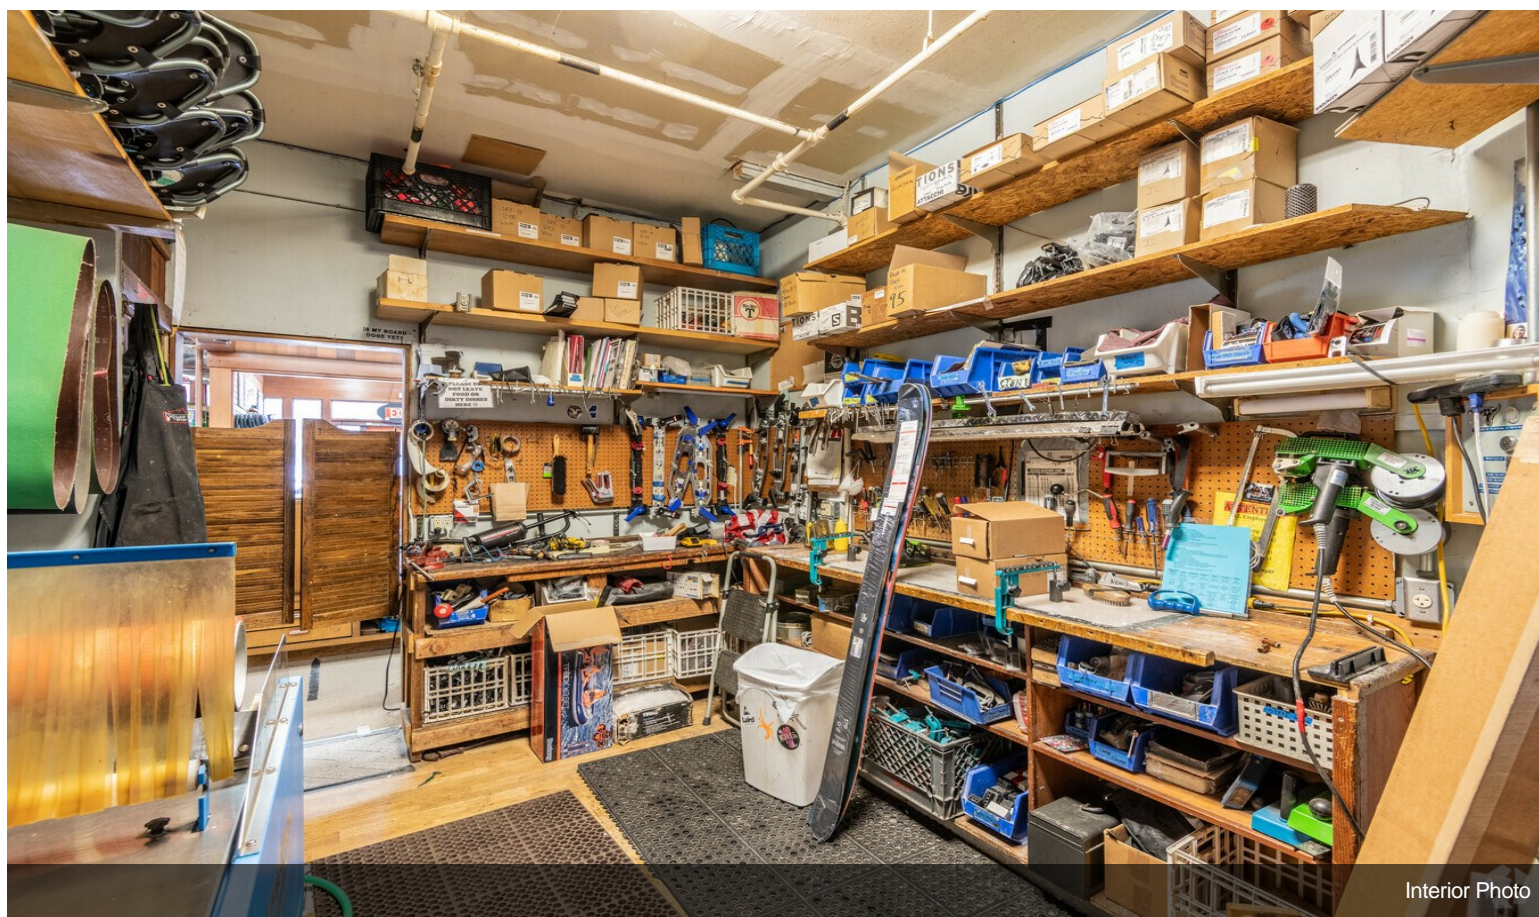

- This property has a clean slate for tenant to make their own. Ready to build out.
- Mostly open floor plan with separate office space.
- Heavy foot and car traffic from busy retail street.
- Located right as you enter Tahoe City.
- Plenty of parking on site, up to 22 total.
- ADA approved bathroom.

Property Photos

Interior Photo

Building Photo

Property Photos

Building Photo

Interior Photo

Property Photos

Interior Photo

Building Photo

Property Photos

Building Photo

Interior Photo

Property Photos

Interior Photo

Building Photo

Property Photos