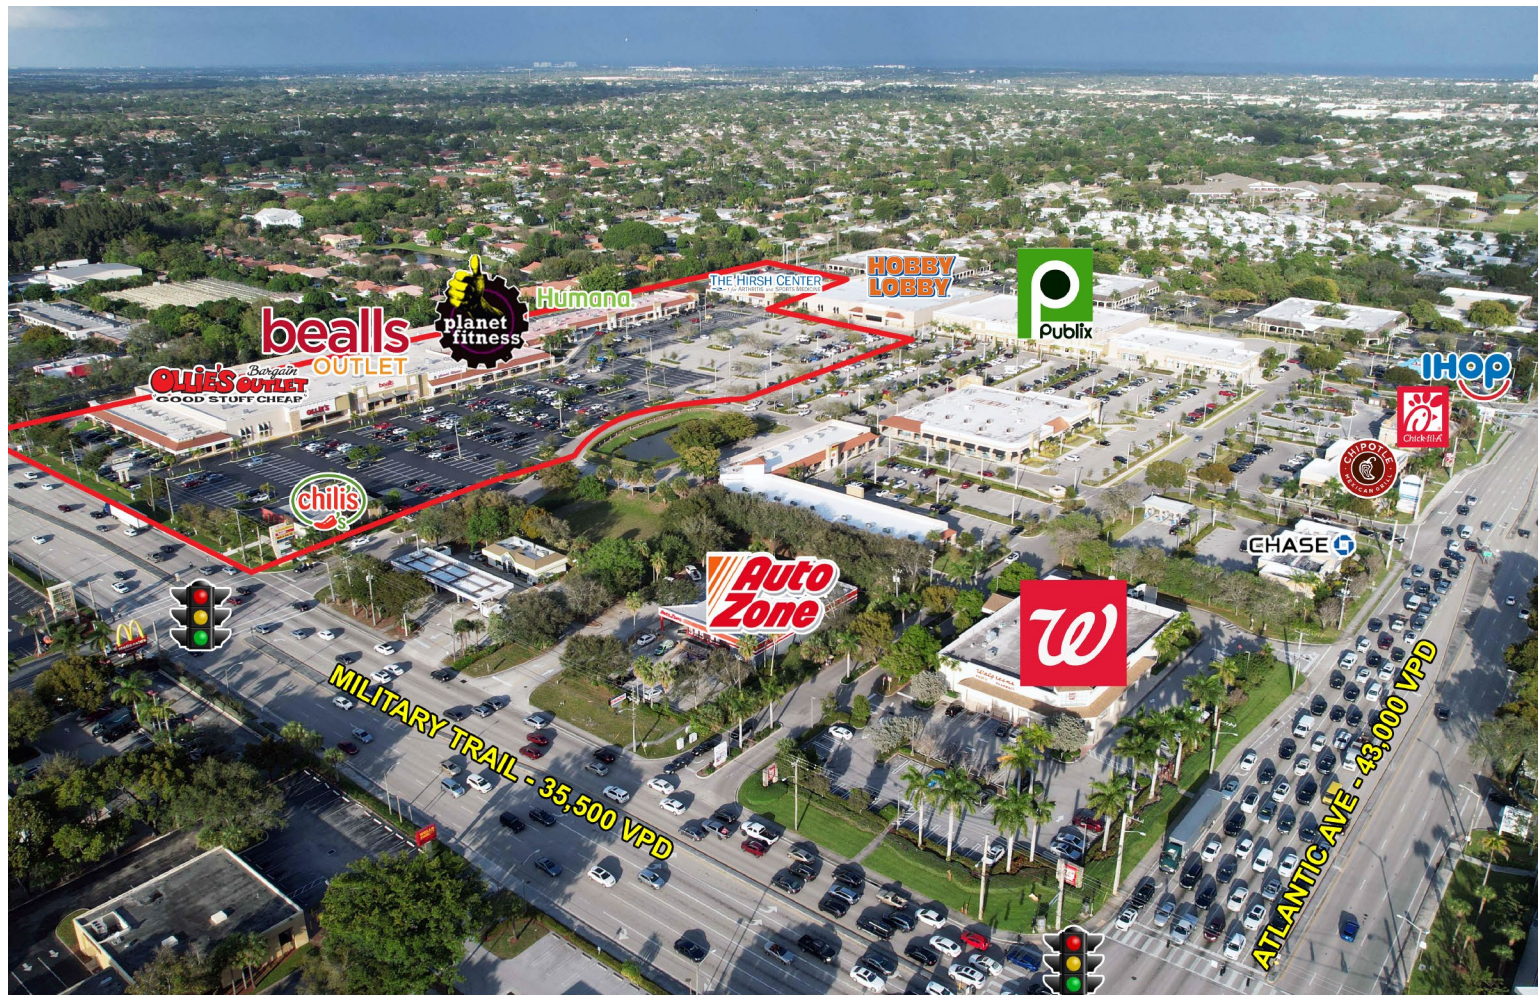

Delray Square II

14530 - 14610 S. Military Trail | Delray Beach, FL

PROPERTY HIGHLIGHTS

Delray Square II, is a community shopping center containing approximately 150,000 square feet of leasable space and is located at the Northeast corner of Military Trail and Atlantic Avenue in Delray Beach, Florida. The shopping center is situated along the main retail hub of the area, shadow anchored by Publix.

- The shopping center has just been redeveloped.
- Beall's Outlet, Ollie's Bargain Outlet and Planet Fitness are open.
- National big box tenants in the market include Publix , Sprouts Farmers Market, Hobby Lobby, Walmart, Ross Dress for Less, ALDi, Office Depot and Dollar Tree.

CONTACT INFORMATION

BRAHM SCOLER
 561.573.2659
 brahm@isramrealty.com

Delray Square II

14530 - 14610 S. Military Trail | Delray Beach, FL

INTERSECTION AERIAL

Delray Square II

14530 - 14610 S. Military Trail | Delray Beach, FL

INTERSECTION AERIAL

Delray Square II

14530 - 14610 S. Military Trail | Delray Beach, FL

MARKET AERIAL