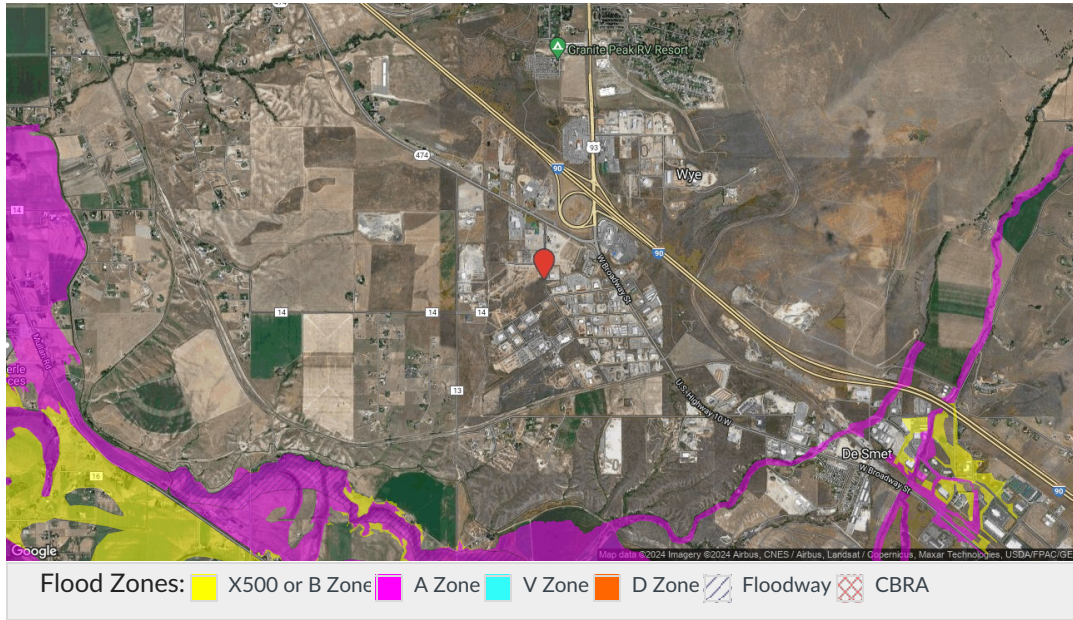

Overview Map

The closest match to 7805 U Alita Drive Missoula, Montana is 7805 ALITA DR # U MISSOULA, MT 59808-9764

7805 ALITA DR # U MISSOULA, MT 59808-9764

LOCATION ACCURACY: 📍 Good

Flood Zone Determination Report

Flood Zone Determination: **OUT**

COMMUNITY	300048	PANEL	1160E
PANEL DATE	July 06, 2015	MAP NUMBER	30063C1160E