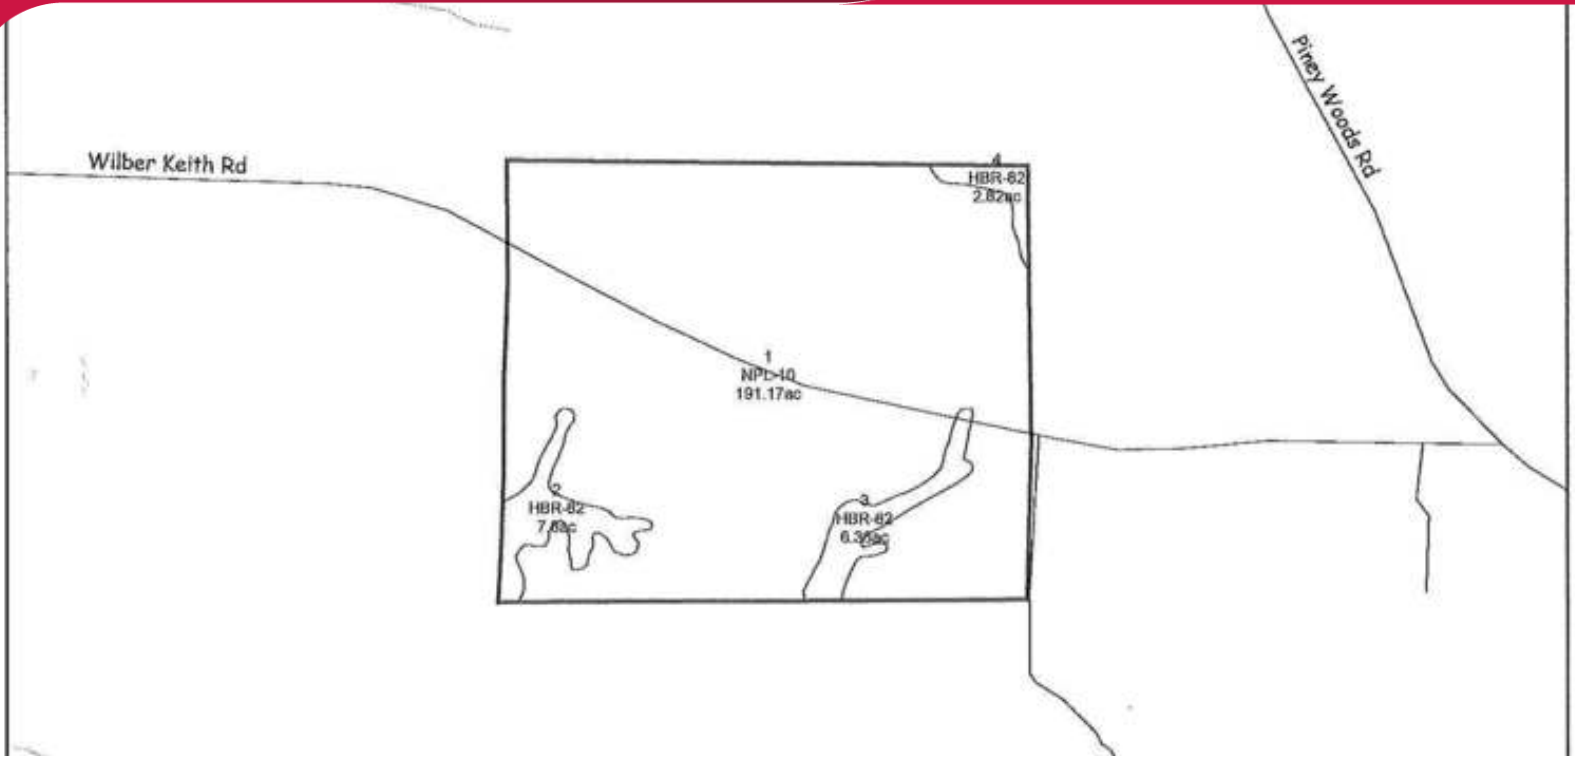

# MERIWETHER COUNTY-TRACT 18316

## PROPERTY HIGHLIGHTS

- 208 +/- Acres
- Great recreational/timber tract
- Excellent timber productivity
- Access of off Wilber Keith Rd

**Jim Ramseur**

[jramseur@lee-associates.com](mailto:jramseur@lee-associates.com)