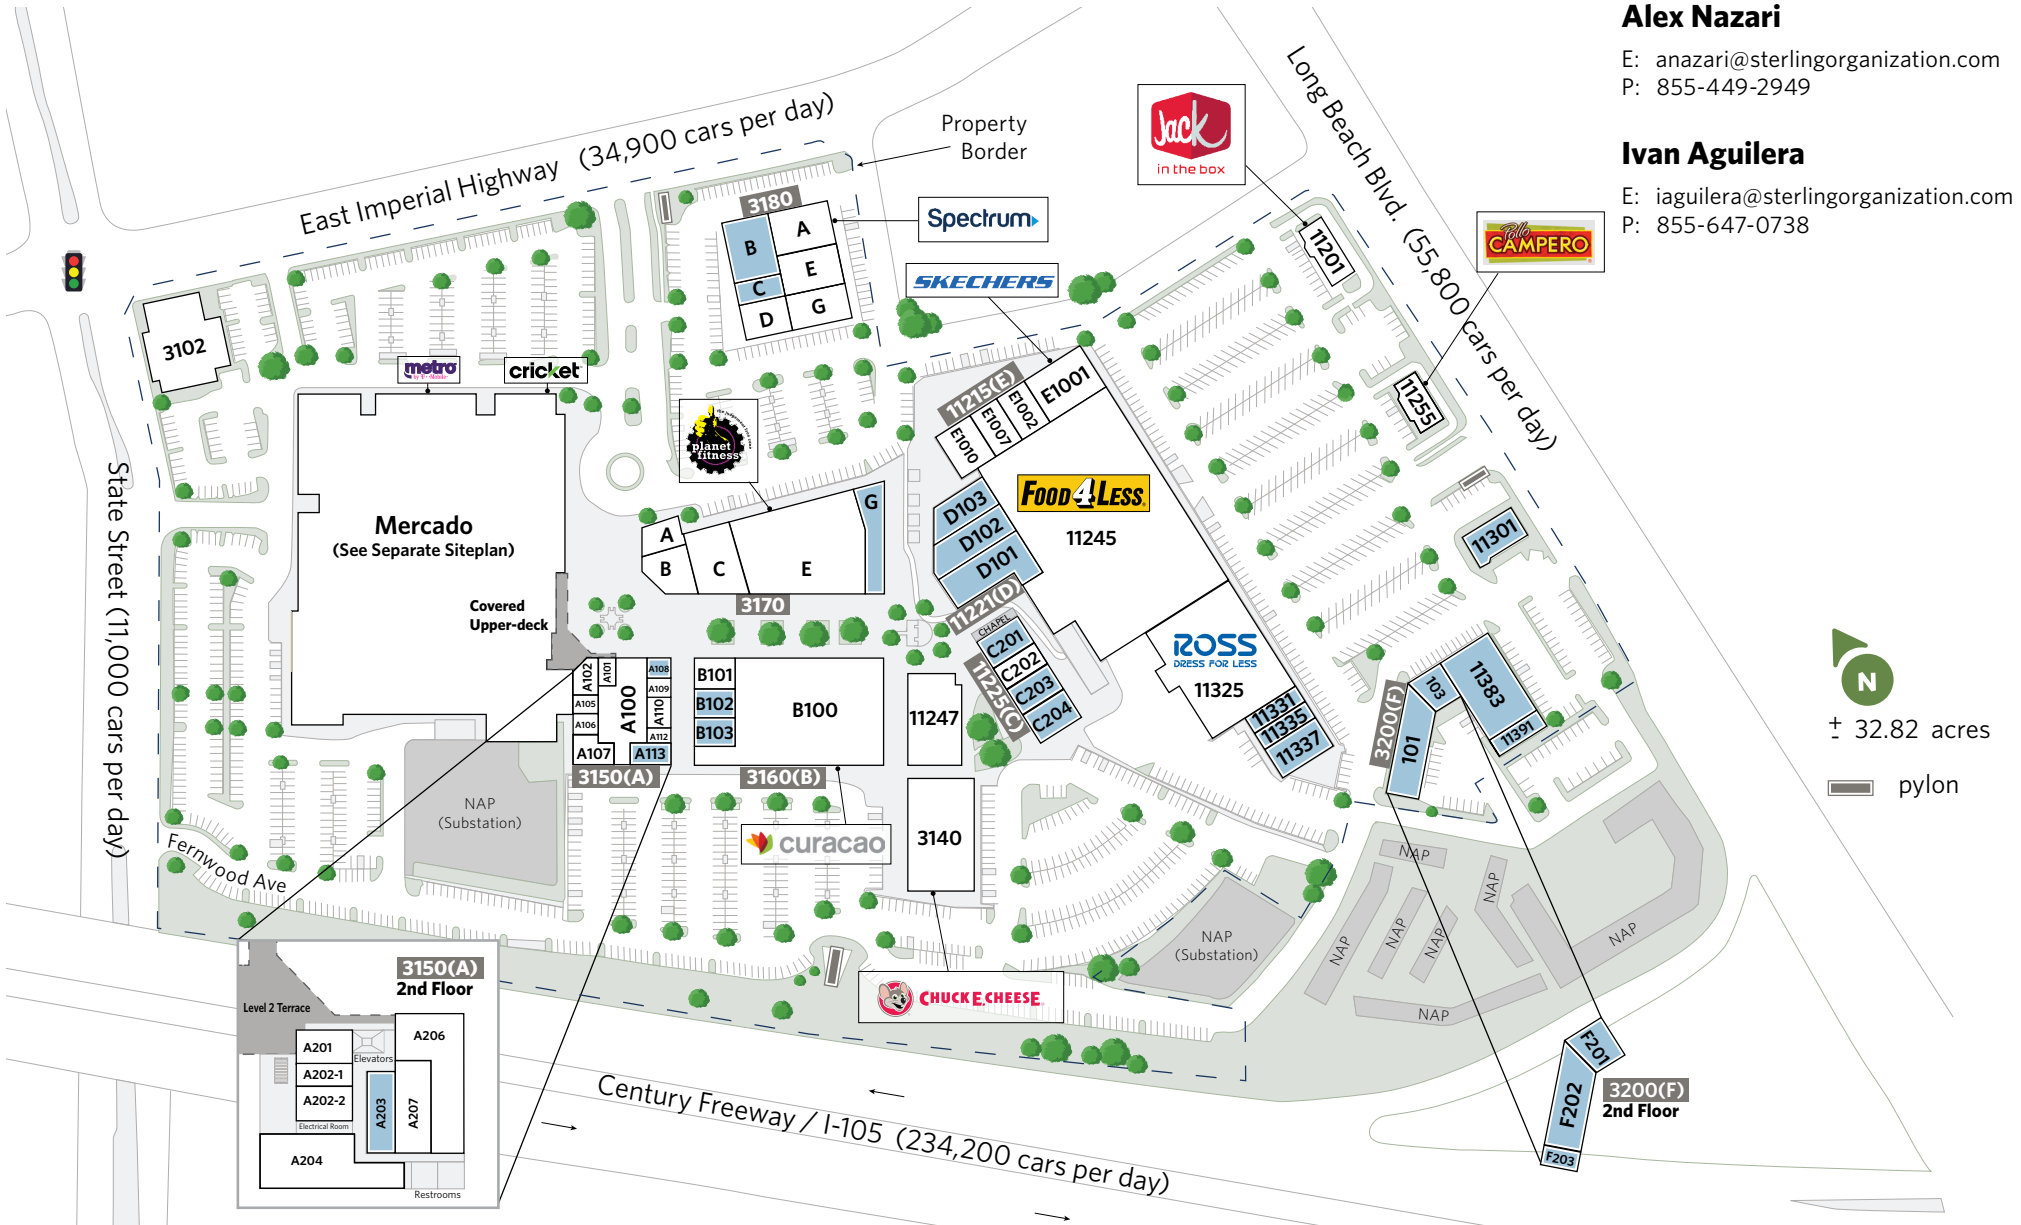

PLAZA MEXICO LEASING PLAN

3100 East Imperial Highway/11201-11389 Long Beach Boulevard, Lynwood, CA 90262

For information:

Alex Nazari

E: anazari@sterlingorganization.com
P: 855-449-2949

Ivan Aguilera

E: iaguilera@sterlingorganization.com
P: 855-647-0738

± 32.82 acres
pylon