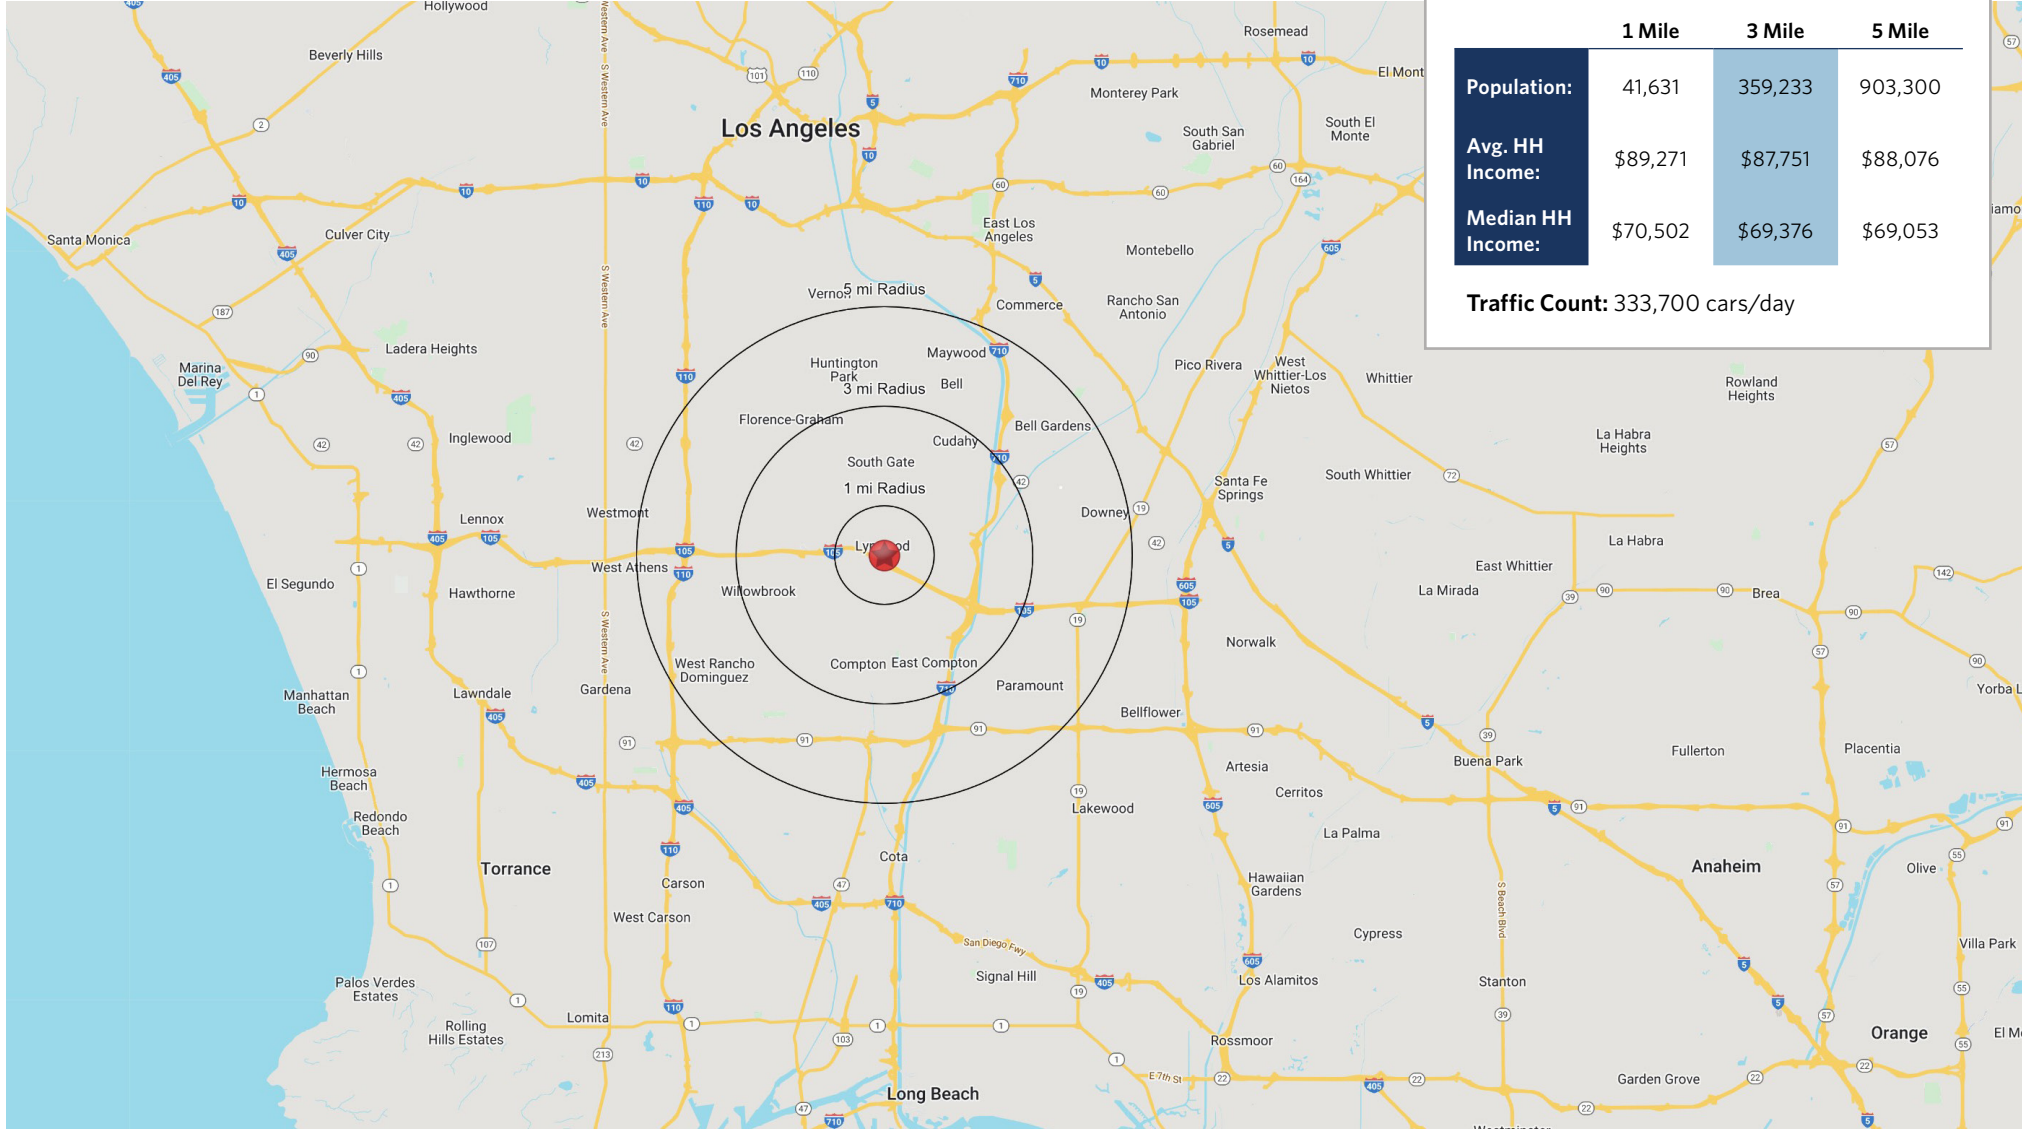

Site Demographics (2025)

	1 Mile	3 Mile	5 Mile
Population:	41,631	359,233	903,300
Avg. HH Income:	\$89,271	\$87,751	\$88,076
Median HH Income:	\$70,502	\$69,376	\$69,053

Traffic Count: 333,700 cars/day

PLAZA MEXICO