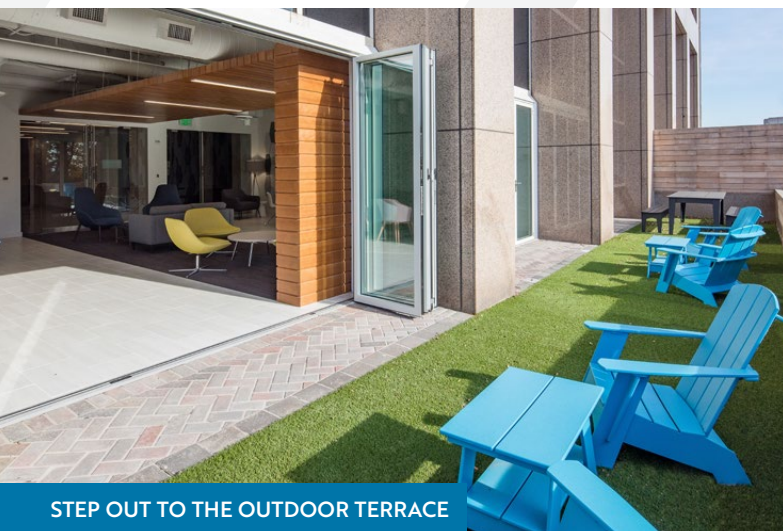

Under strong institutional ownership, Cumberland Center II features dramatic renovations and recently completed amenity additions. Tenants now enjoy a **brand new lobby for elevated first impressions**, a **100-seat conference center** for large training sessions and a **central tenant lounge with an expansive outdoor terrace** for taking work outside.

**NEW TENANT LOUNGE WITH OUTDOOR TERRACE**

**NEW 100-SEAT CONFERENCE CENTER**

# INDOOR/OUTDOOR CONNECTIVITY

Equipped with diverse modern seating options and accordion folding doors opening up to the outdoor terrace, discover a new place to break-out with colleagues.

STEP OUT TO THE OUTDOOR TERRACE

AMPLE BREAKOUT SEATING WITH OPEN AIRFLOW