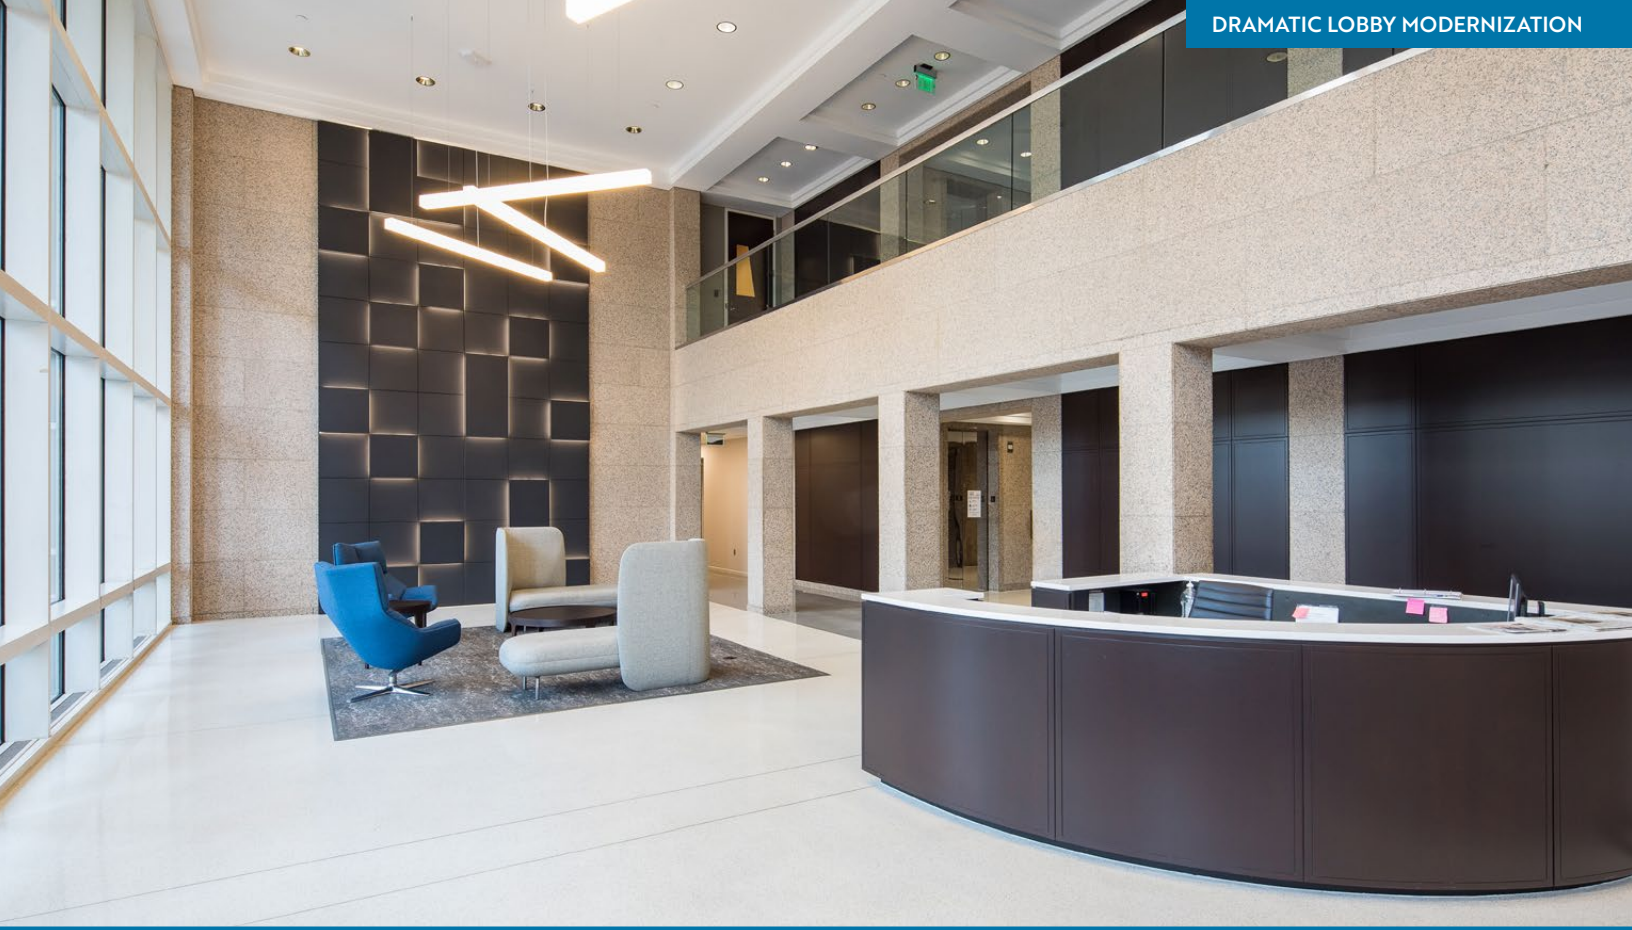

Cumberland Center II is a premier 17-story, Class A office tower situated in the heart of the Cumberland Galleria submarket.

Under strong institutional ownership, Cumberland Center II features dramatic renovations and recently completed amenity additions. Tenants now enjoy a **brand new lobby for elevated first impressions**, a **100-seat conference center** for large training sessions and a **central tenant lounge with an expansive outdoor terrace** for taking work outside.