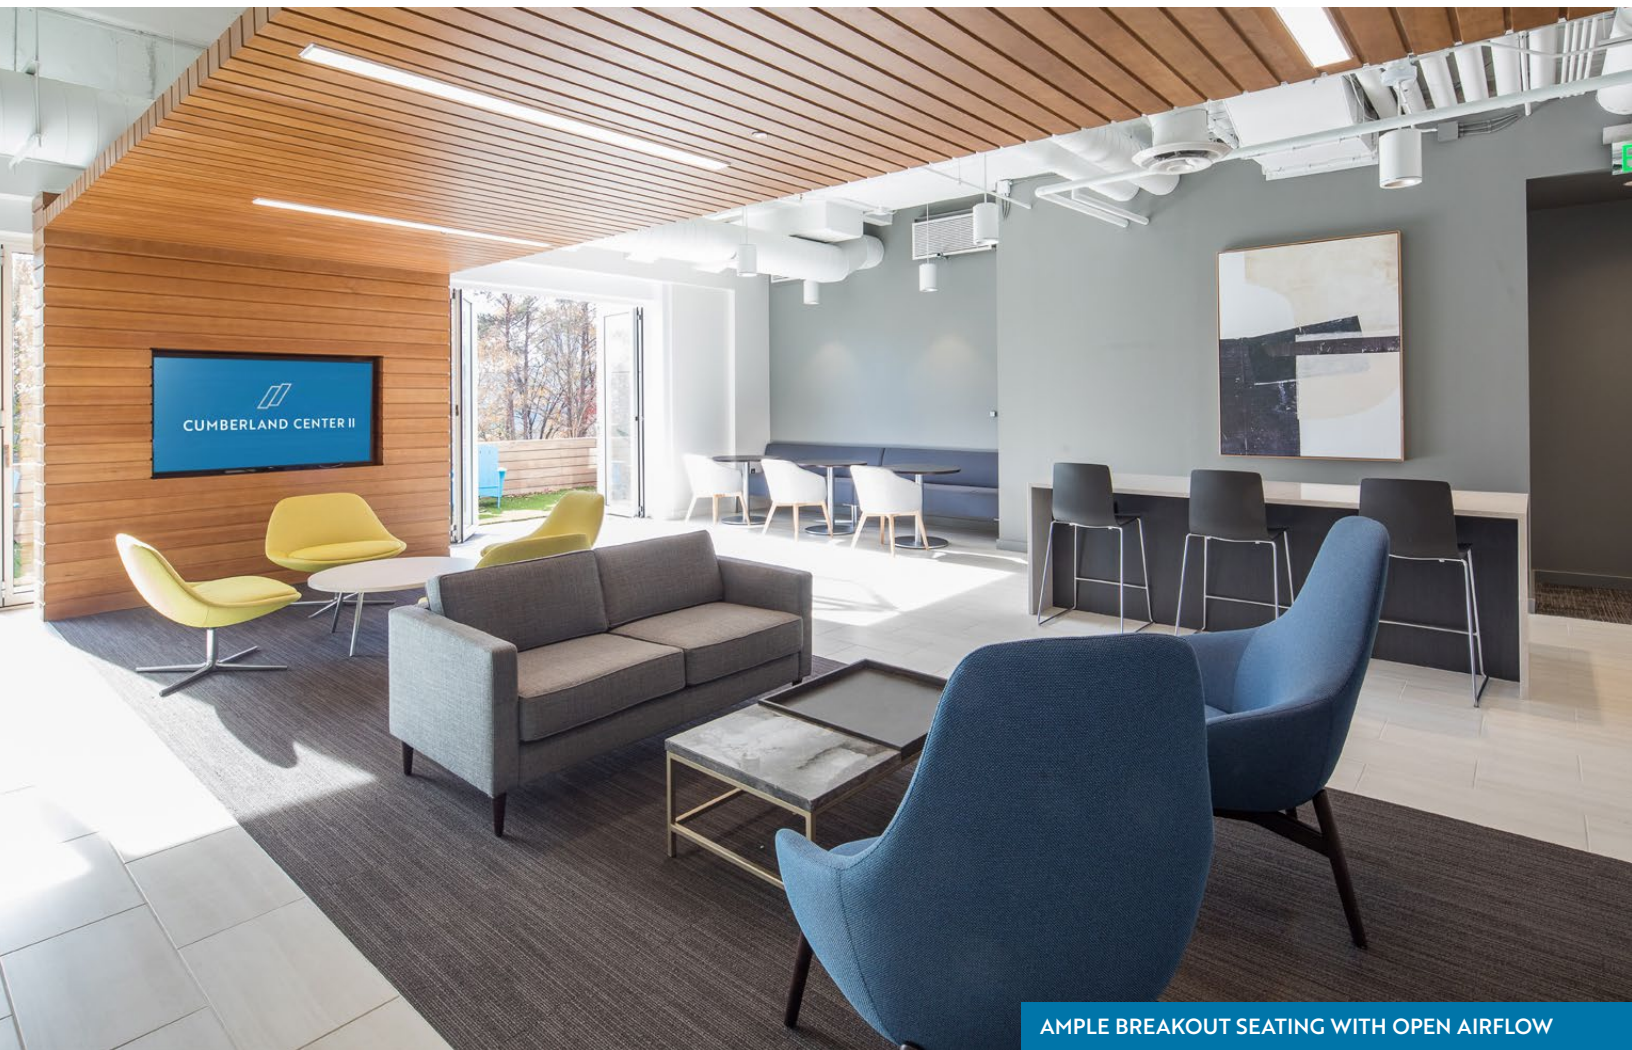

STEP OUT TO THE OUTDOOR TERRACE

AMPLE BREAKOUT SEATING WITH OPEN AIRFLOW