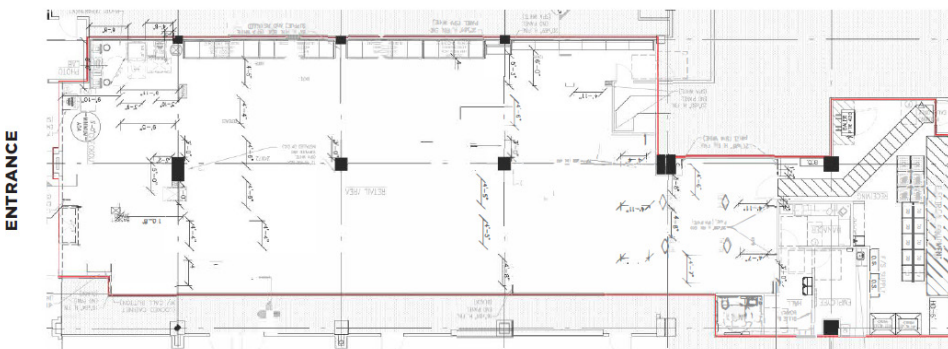

## SPACE HIGHLIGHTS

Suite Size  
6,054 SF

Rental Rate  
\$20.00/NNN

Term Through  
06/07/2026

Available  
Immediately