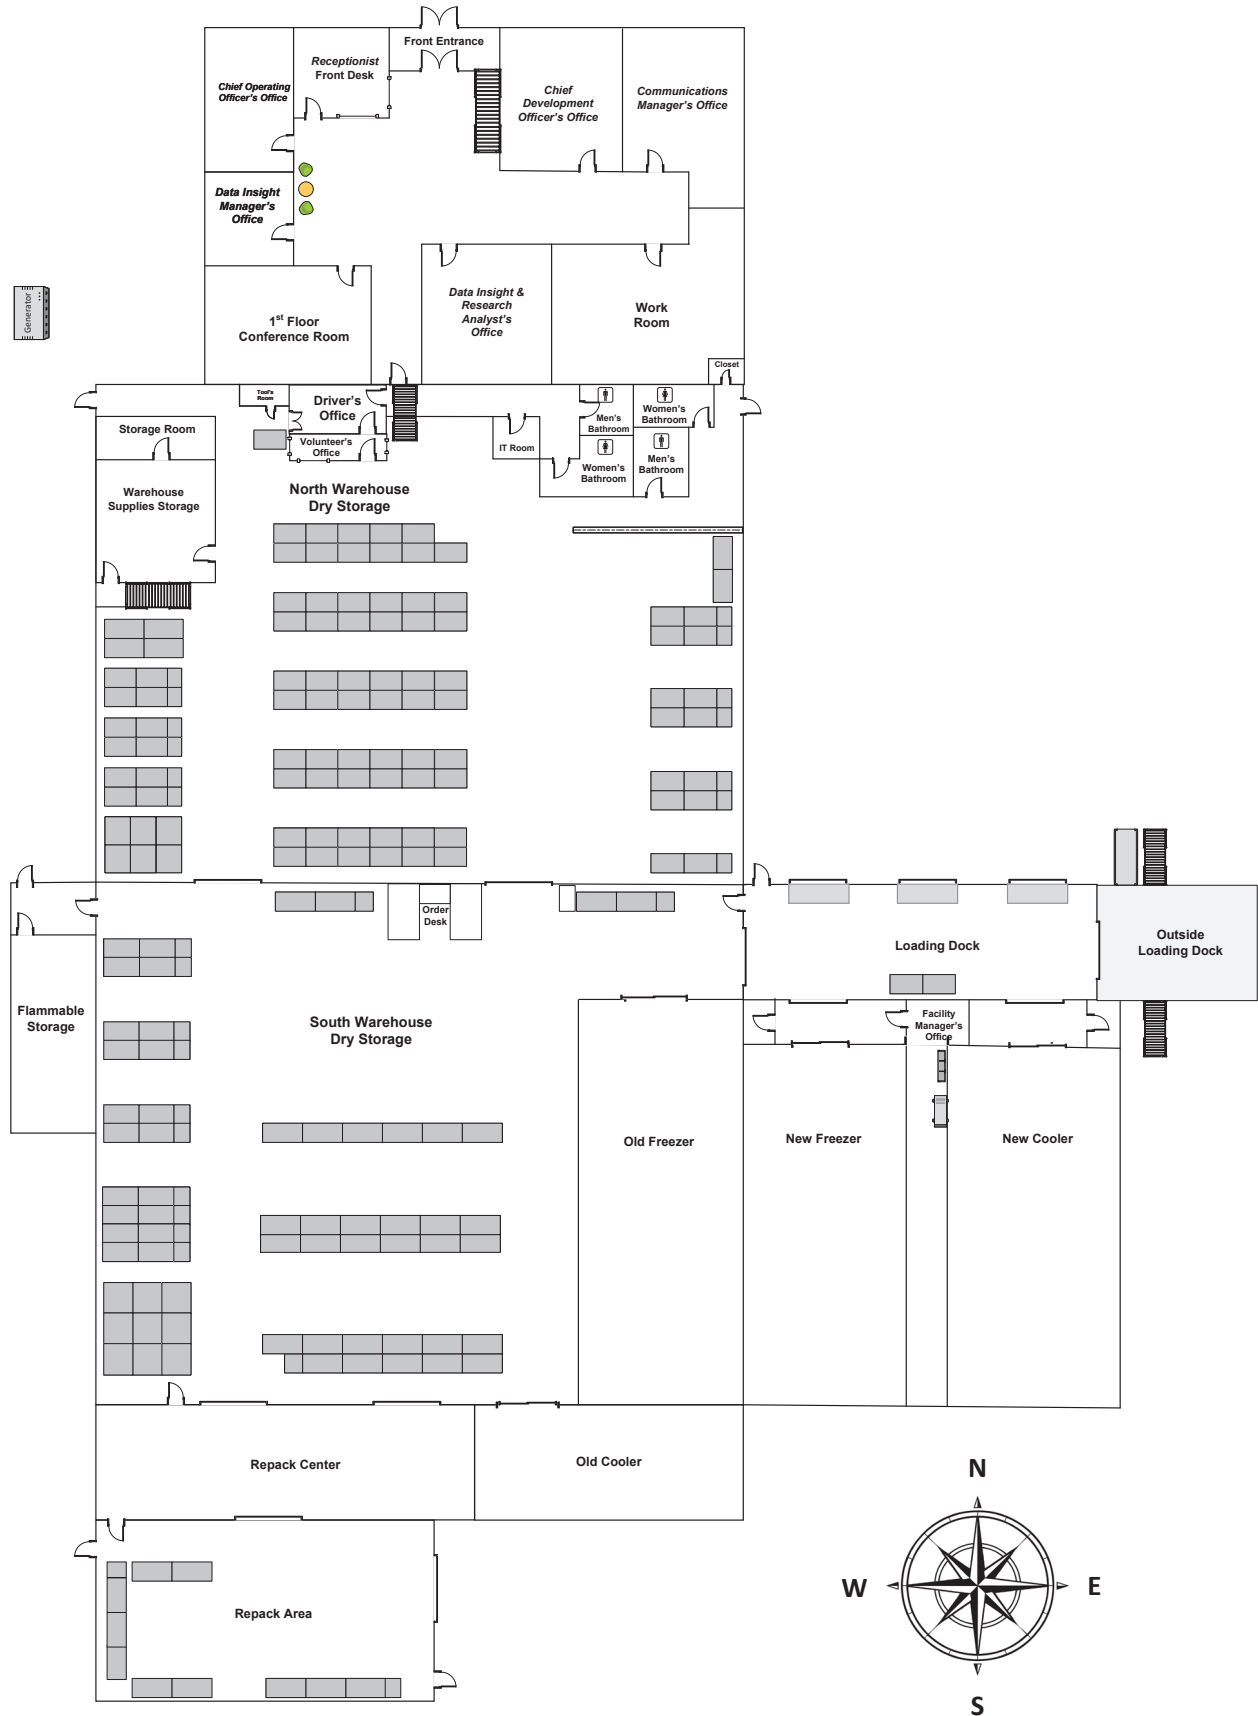

NORTH FARGO DISTRIBUTION WAREHOUSE

1720 3RD AVE N, FARGO, ND 58102

MAIN FLOOR LAYOUT