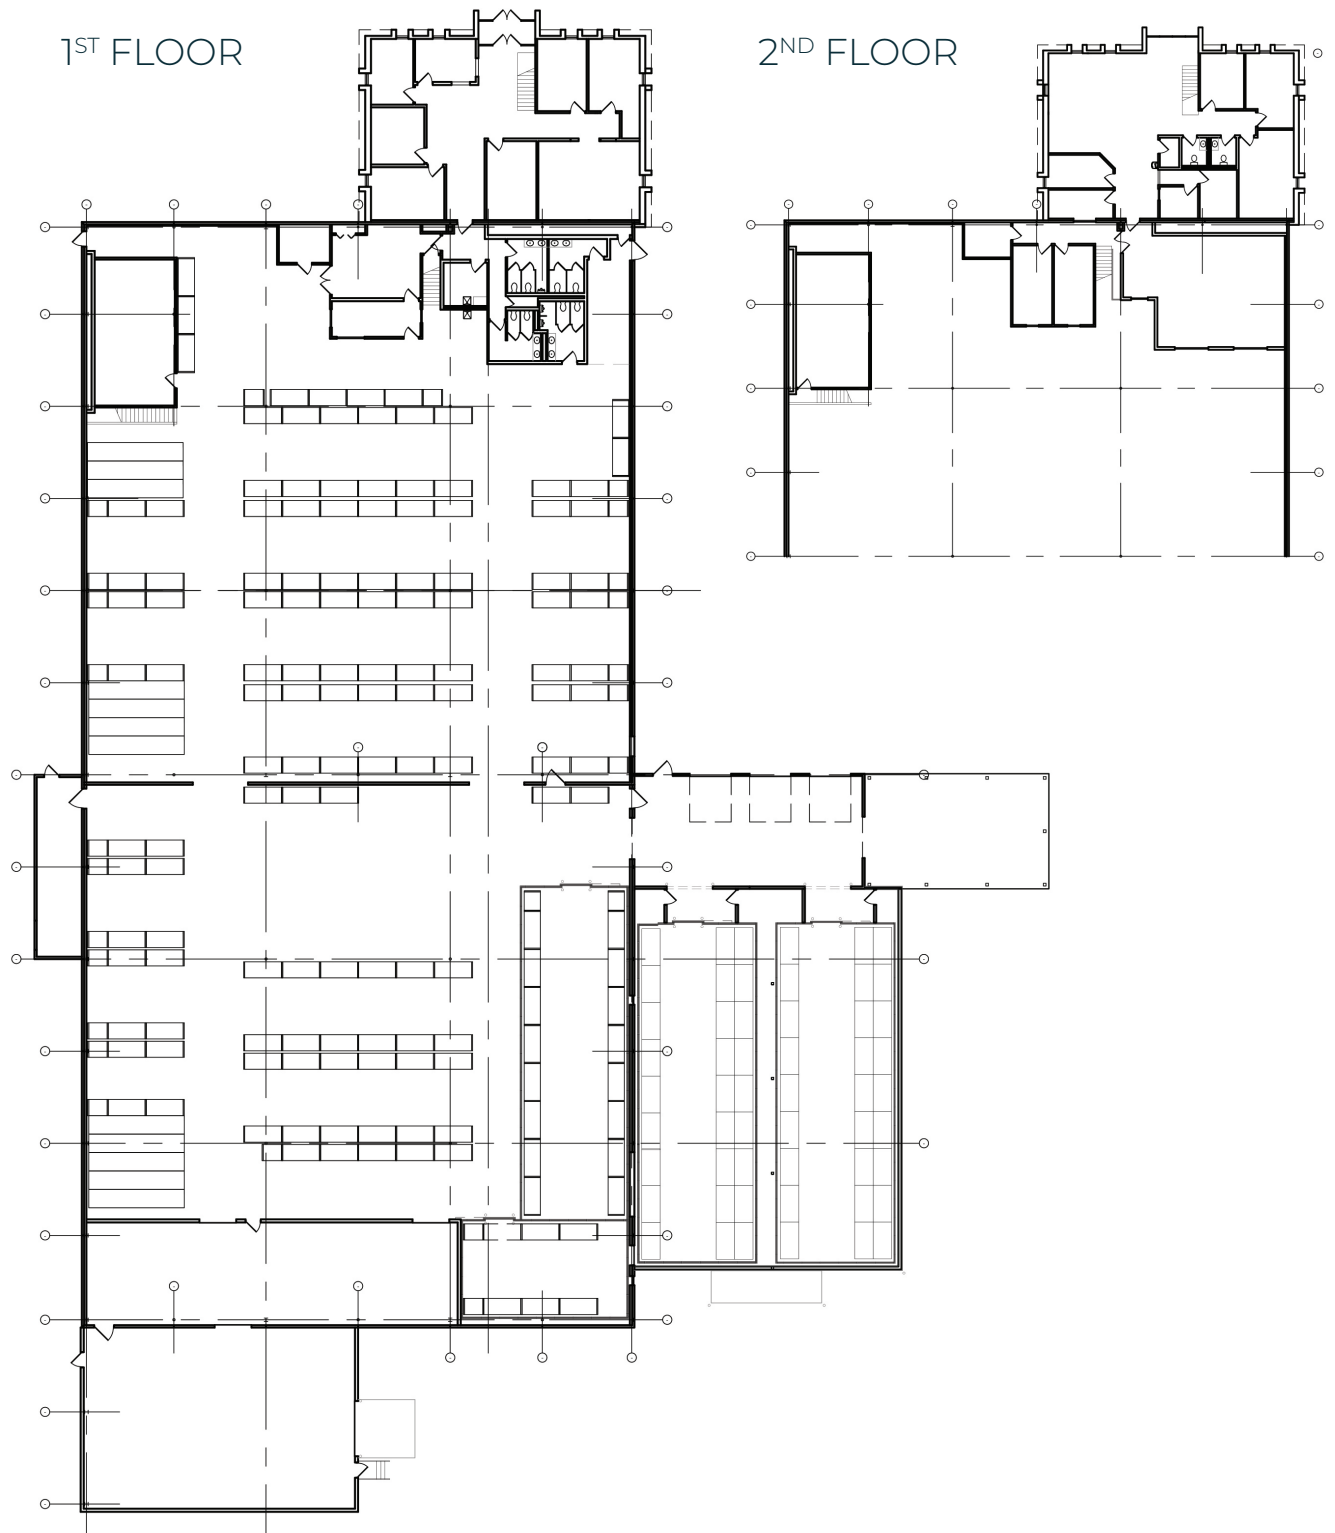

NORTH FARGO DISTRIBUTION WAREHOUSE

1720 3RD AVE N, FARGO, ND 58102

FLOORPLAN