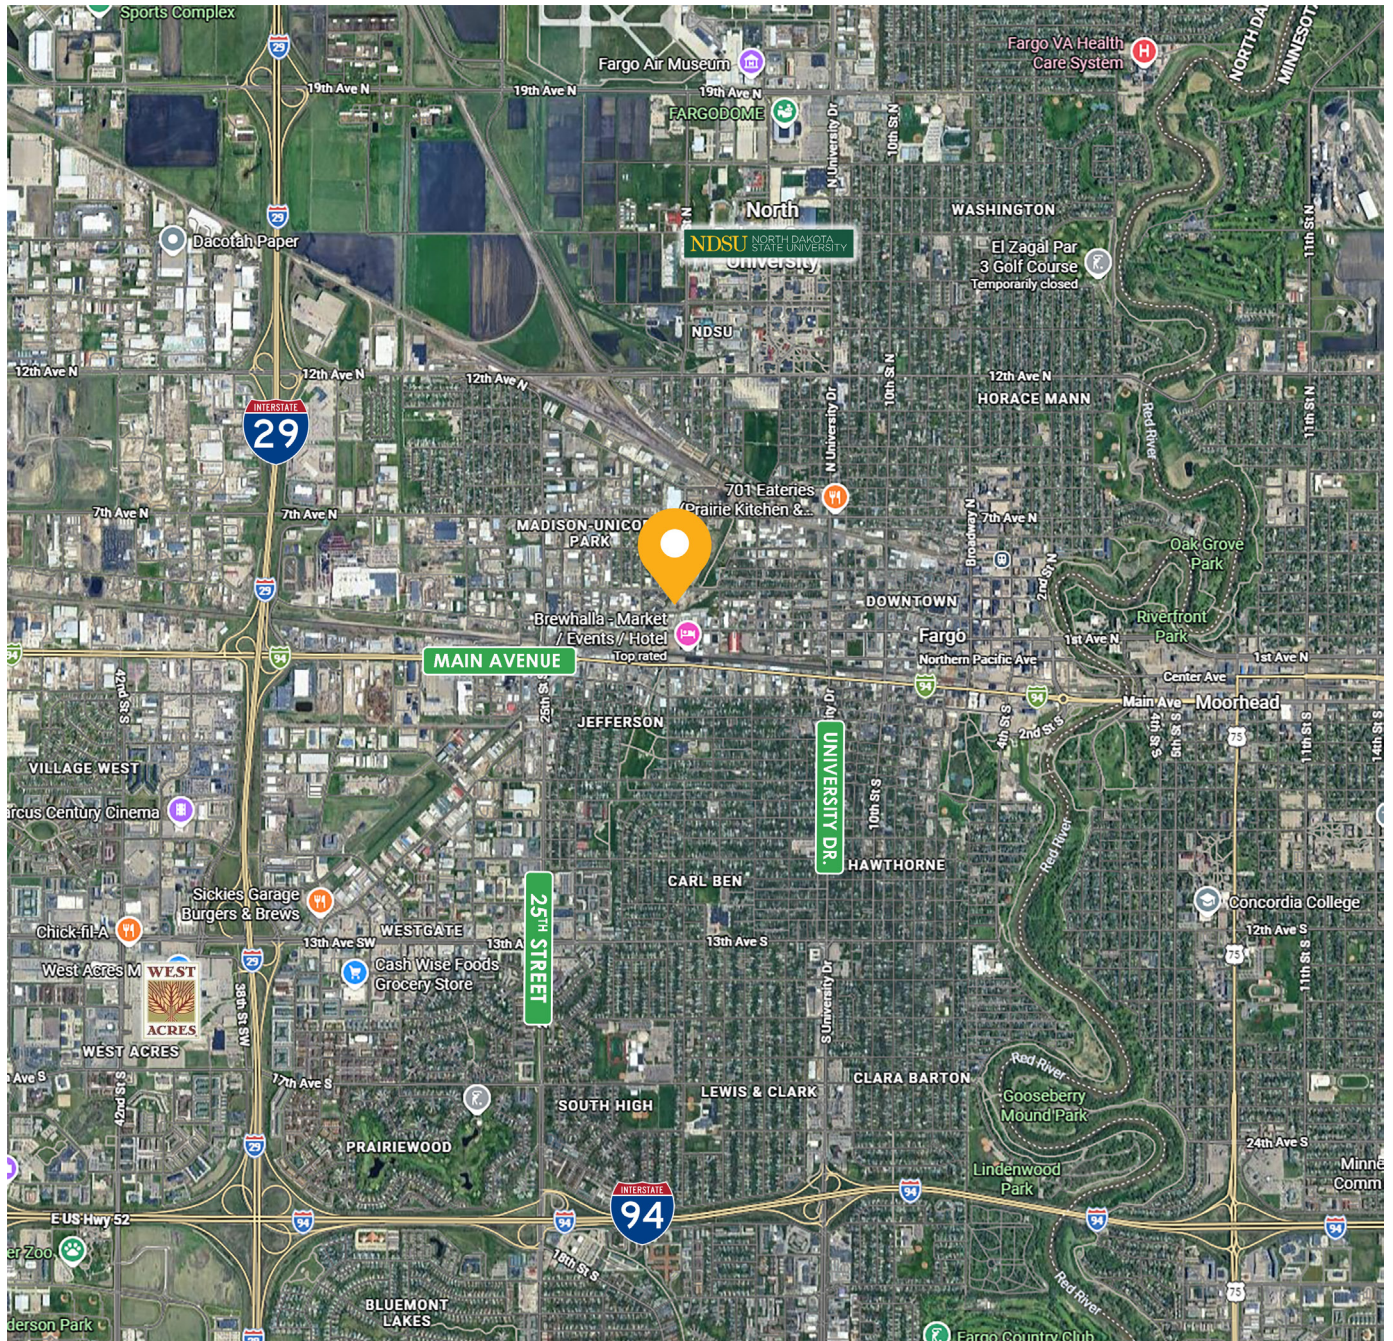

NEIGHBORS:

- Cass Clay Creamery
- Ferguson Waterworks
- Brewhalla

This information has been secured from sources we believe to be reliable, but we make no representation or warranties, expressed or implied, as to the accuracy of the information. Interested parties should conduct their own independent investigations and rely only on those results.

GOLDMARK™
COMMERCIAL REAL ESTATE INC

PARCEL VIEW

NORTH FARGO DISTRIBUTION WAREHOUSE

1720 3RD AVE N, FARGO, ND 58102

AREA MAP

NORTH FARGO DISTRIBUTION WAREHOUSE

1720 3RD AVE N, FARGO, ND 58102

EXTERIOR PHOTOS