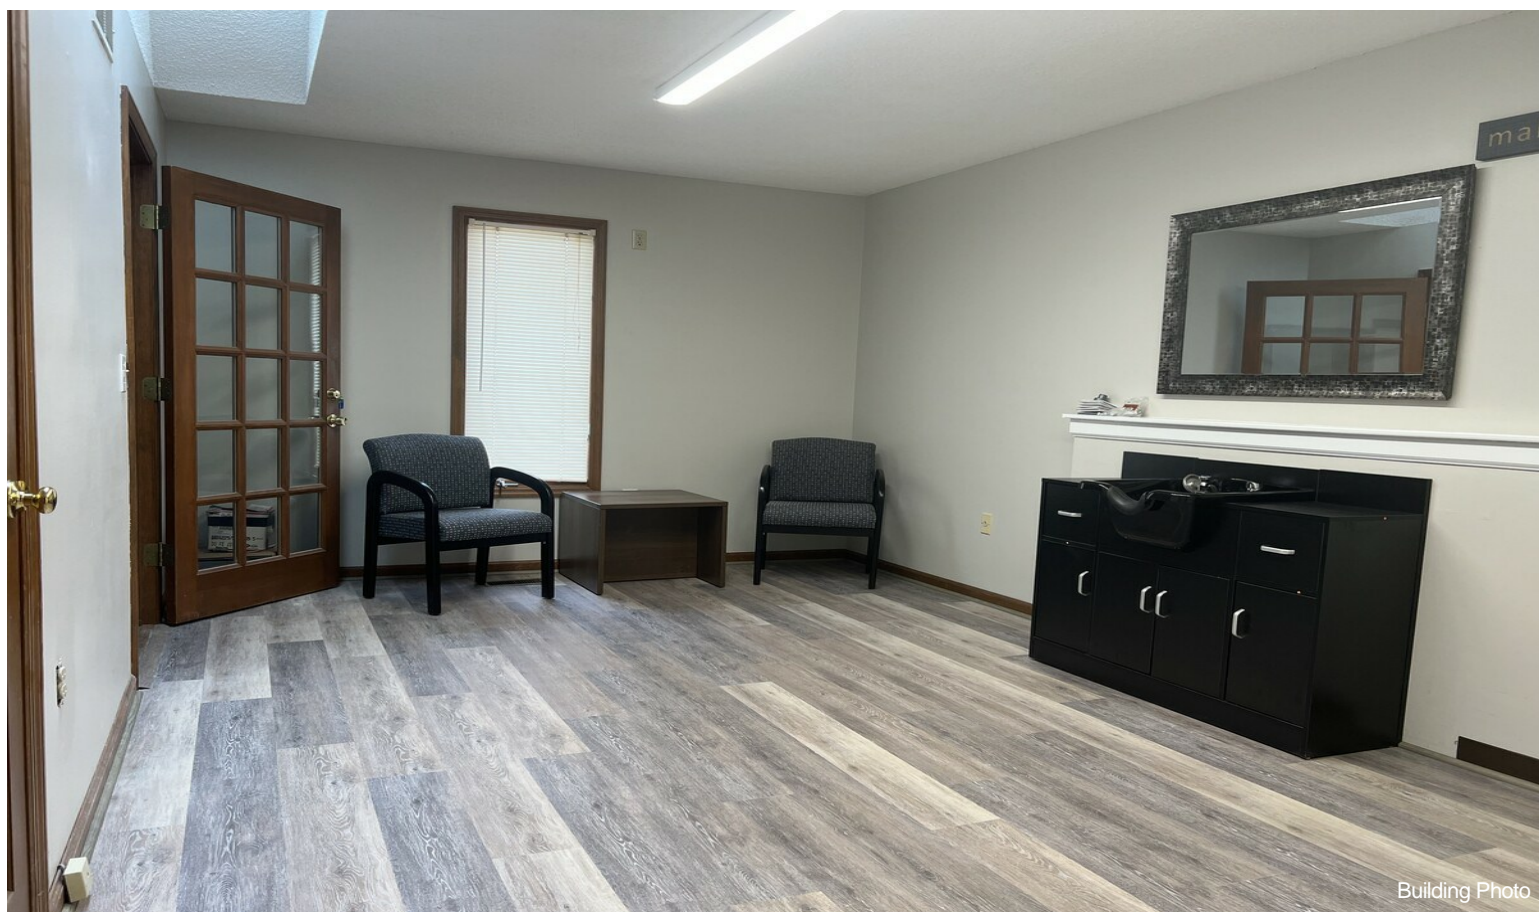

Suites i

\$425,000

Attn investors & business owners! 7.8% cap rate income producing property. Currently 3 leased office condos with 3 tenant spaces (could even be 4) at just shy of% cap rate. Total 3120 SF in building incl 1st floor & lower level. This is a fully leased 1 floor office condo space that also has a finished basement space. There are 3 separate entrances into 3 separate tenant spaces. All 3 units are currently leased. Great opportunity for small business owner to occupy 1-2 spaces and collect rent to offset monthly payment/expenses with rent from other(s). Total rentable space is 3120 SF. Half on 1st floor and half on lower level. Listing agent is landlord and owner....

Interior Photo

Property Photos

Interior Photo

Interior Photo

Property Photos

Interior Photo

Interior Photo

Property Photos

Interior Photo

Interior Photo

Property Photos

Interior Photo

Building Photo

Property Photos

Building Photo

Interior Photo

Property Photos

Interior Photo

Interior Photo

Property Photos

Interior Photo

Interior Photo

Property Photos

Property Photos