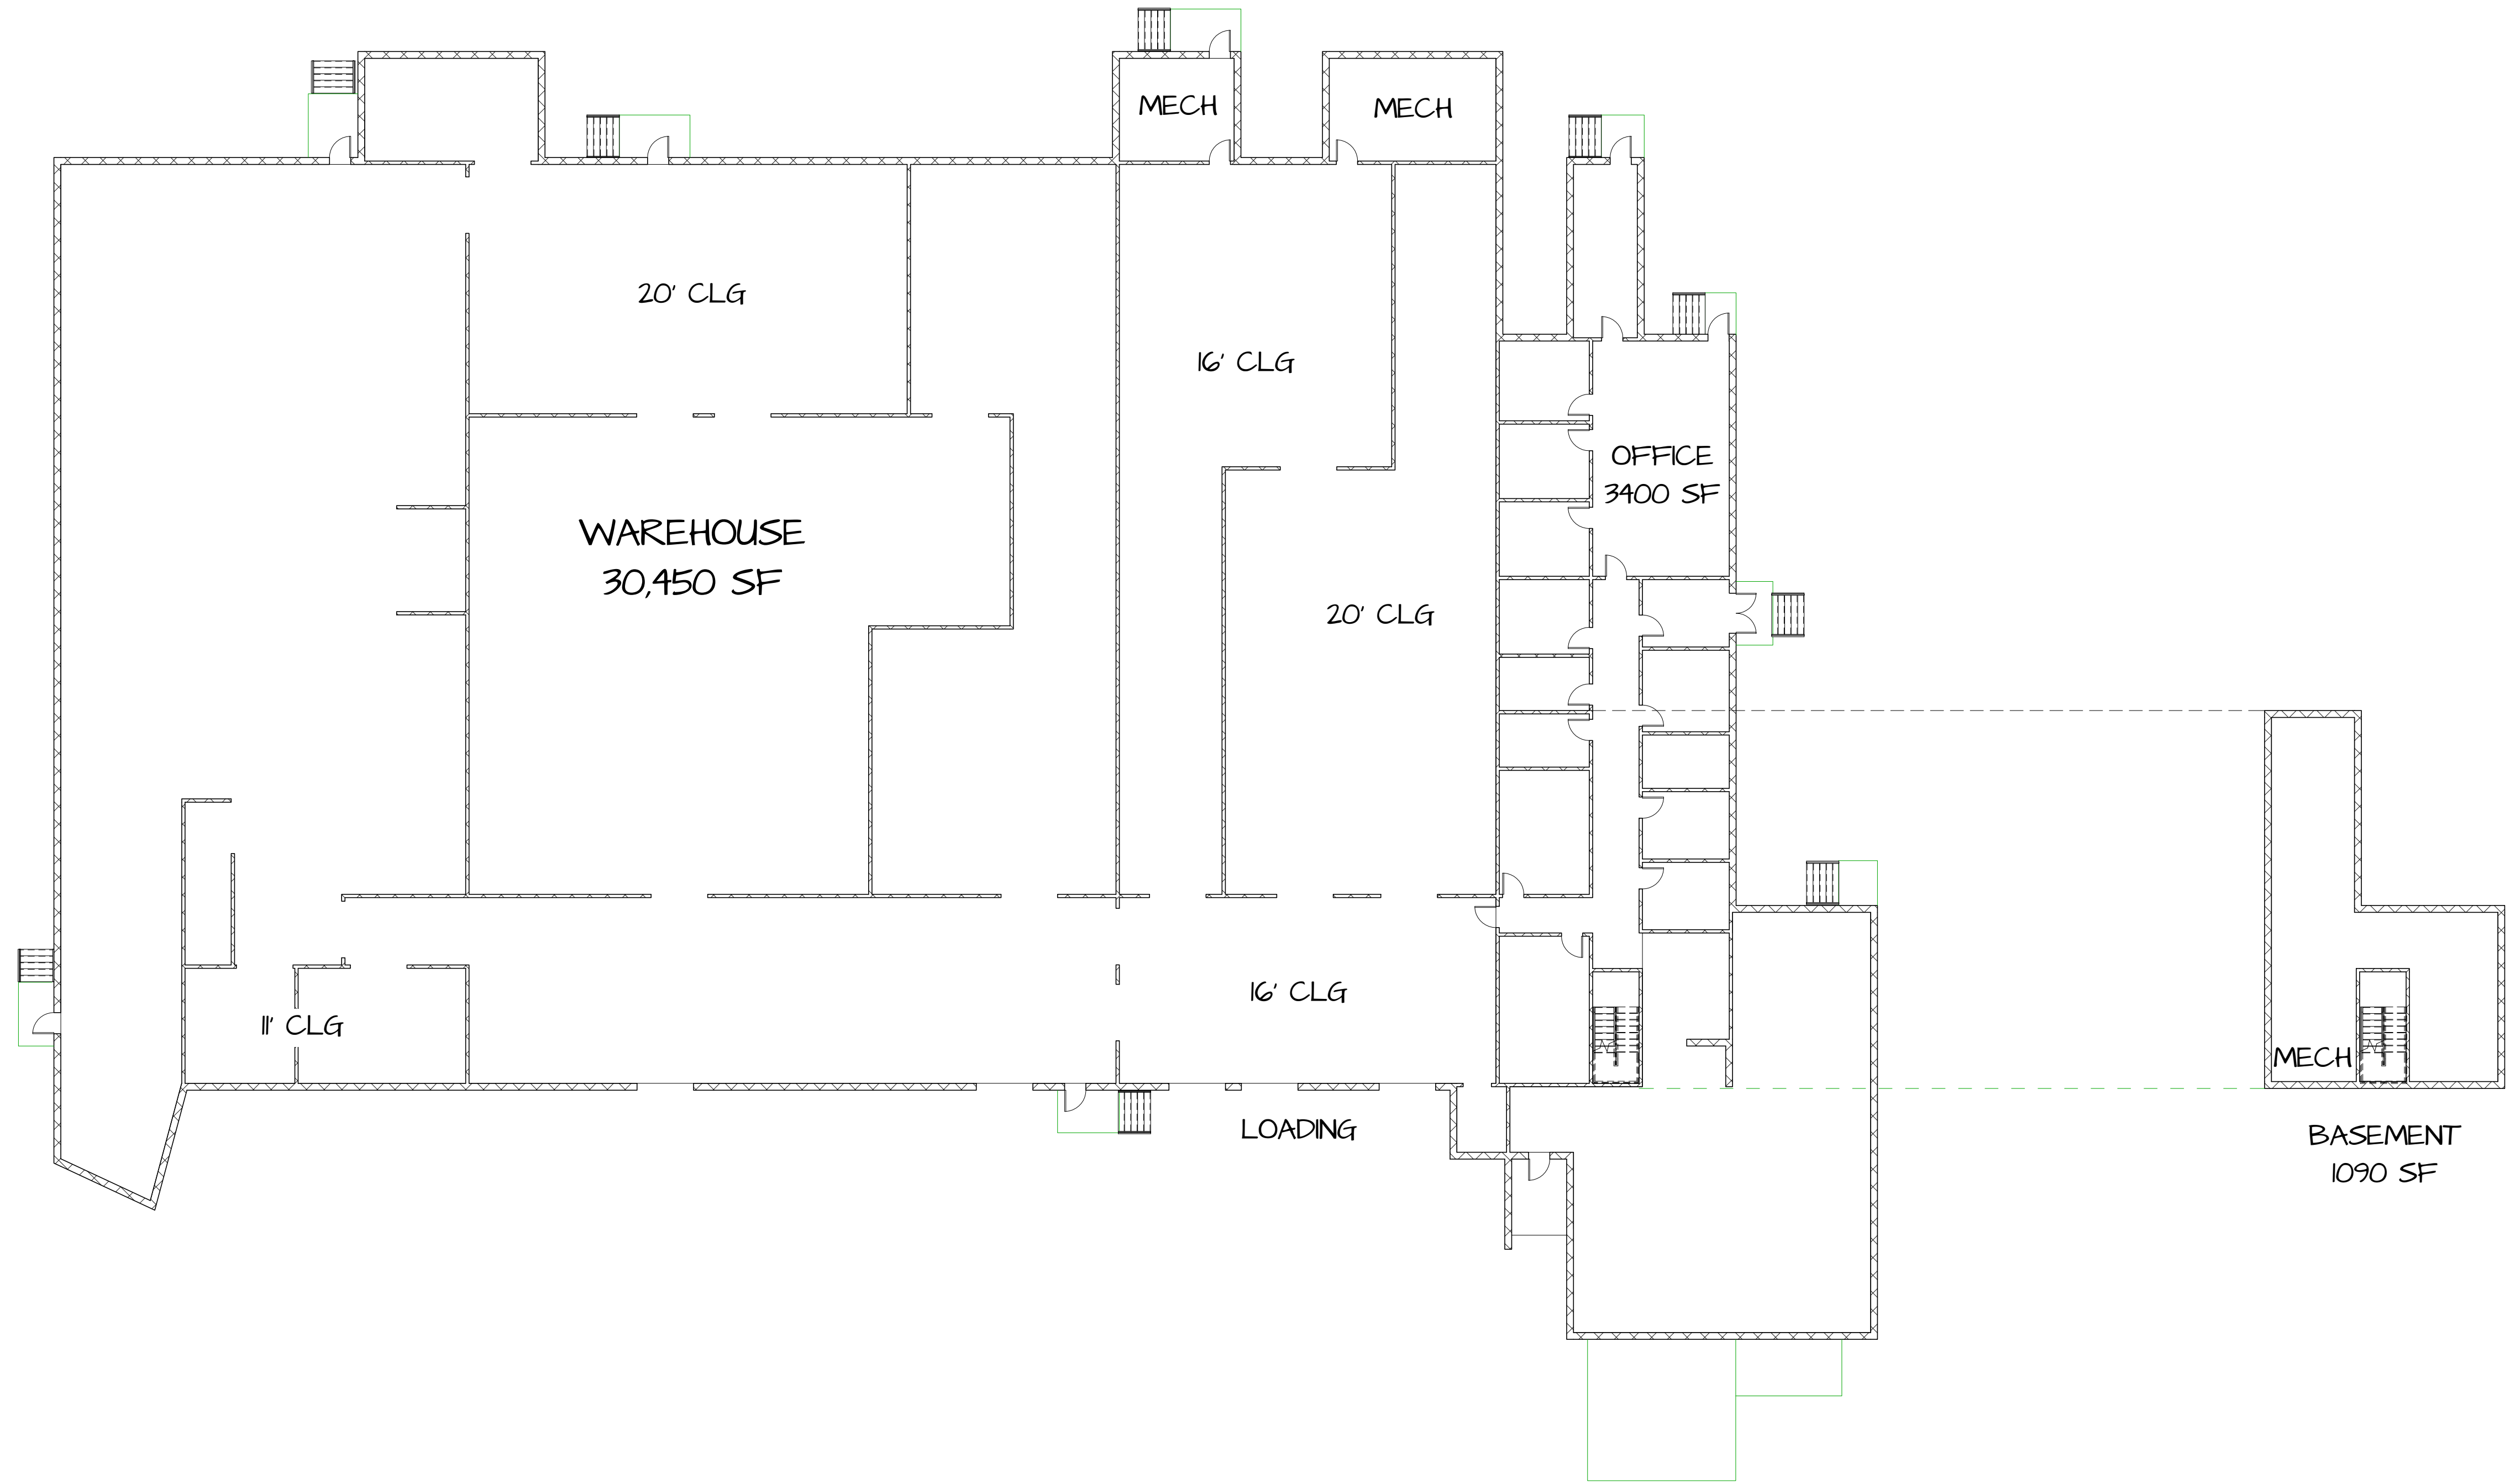

CHARLES A MAILLET, AIA
ARCHITECT

44 KETTLE CREEK ROAD
FREEHOLD, NJ 07728
PHONE: 908-246-6388

CHARLES A. MAILLET, AIA
NJ #0914 PA #04276-B

REVISIONS:

No.	Description	Date

1 1560 S. DELAWARE DRIVE MT. BETHEL, PA
1:180

BLOCK: LOT:

1560 S. DELAWARE DR
MT. BETHEL, PA

DRAWING TITLE:
BUILDING PLAN

DRAWN BY: CDJ	SHEET NO. 1 OF 1
CHKD BY: CAM	SCALE: 1:180
APPVD BY: CAM	PROJECT NO.
DATE: MAR 3, 2020