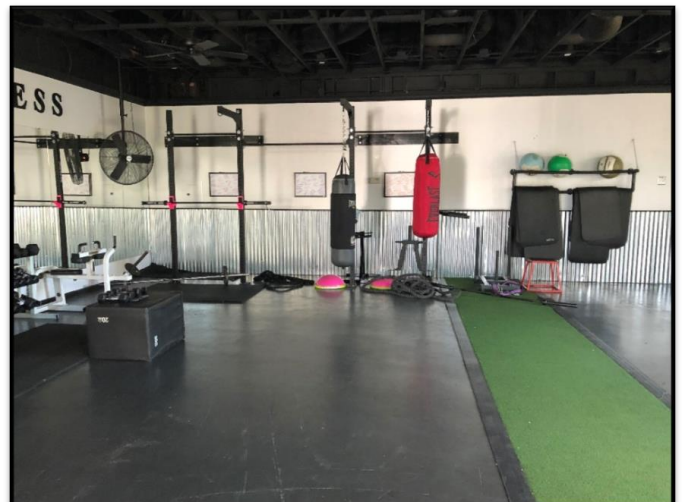

Auburn Square Plaza Retail For Lease

8215 Auburn Blvd, Suite D - Citrus Heights, CA - 95610

The information contained herein has been obtained from sources deemed reliable, but accuracy is not guaranteed. Jacks Commercial Real Estate, Inc. has not verified it and makes no guarantee, warranty or representation about it.

Brian Jacks | (916) 837-3456 | www.JacksCommercial.com | BRE Lic #02088254