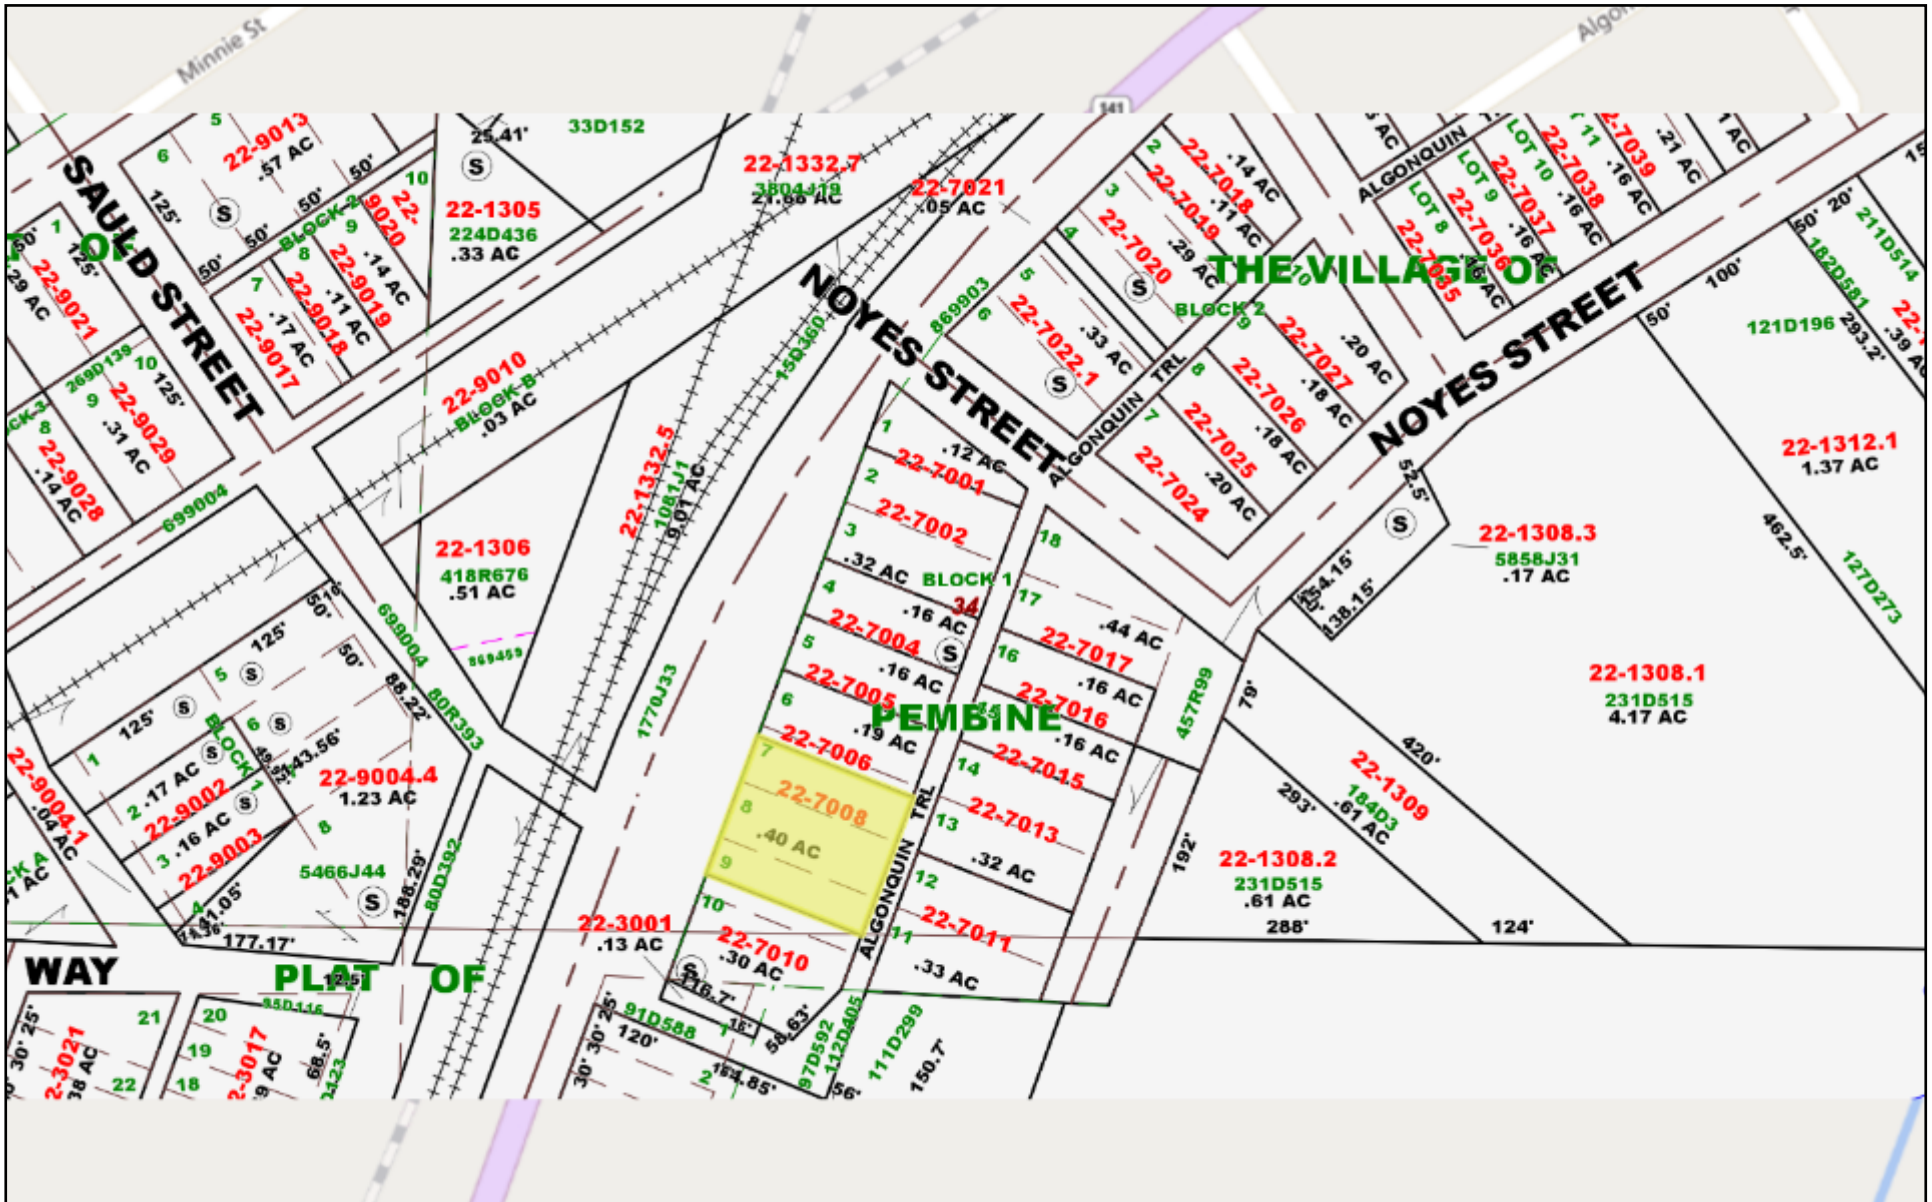

Marinette County Land Information Portal