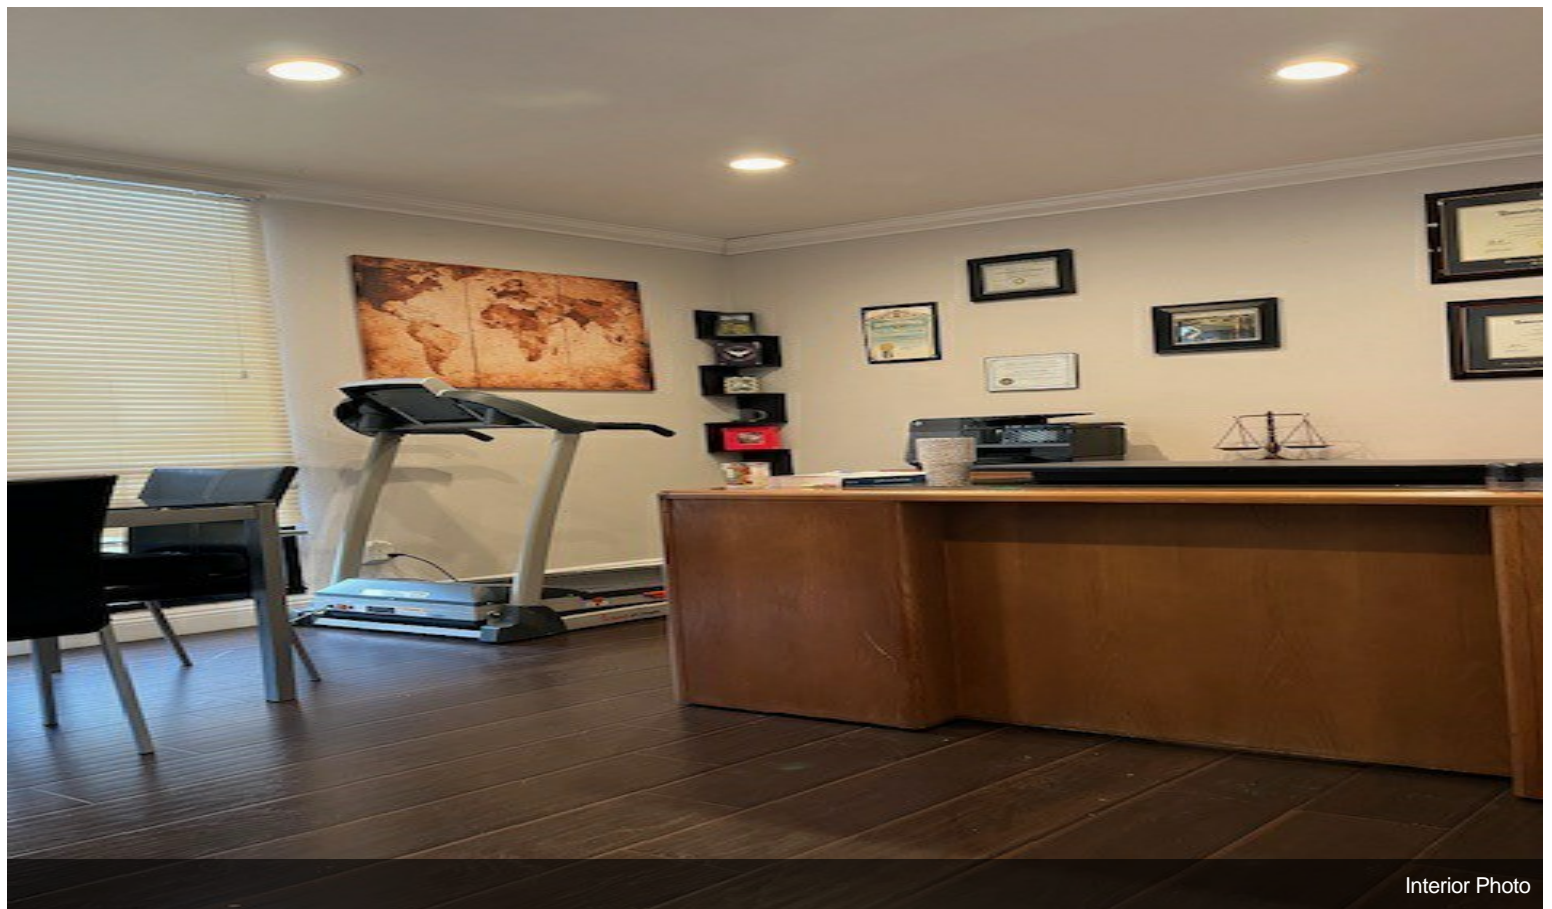

\$1,495,000

Big price drop from 1.995M to 1.495M. Corner Property. Great architecture, great looking building, for owner user or owner and tenant user, great investment, located at the southwest corner of Alondra Blvd and cornuta Ave. (a signalized intersection)Great booming development in Bellflower in last five years, condos and retail on Alondra Blvd. Condos and restaurants On Bellflower Blvd. Apartments on Artesia Blvd. etc, corner lot has about 87 feet of frontage on Alondra Blvd. 115 feet along Cornuta Ave. with a rounded corner of 24 feet, the parcel is 13,211 square feet. improvemnts comprise of a two-story wood frame and stucco office building that has 5,260 square feet of gross building area (as per the assessor) the multi-tenant office building was constructed in 1987, with exterior stairs and exterior office suite entries. There are currently six office suites, most recently four offices have been renovated with new bathrooms, new laminate flooring and professionally painted, each unit has its own bathroom...

Interior Photo

Property Photos

Interior Photo

Building Photo

Property Photos

Building Photo

Building Photo

Property Photos