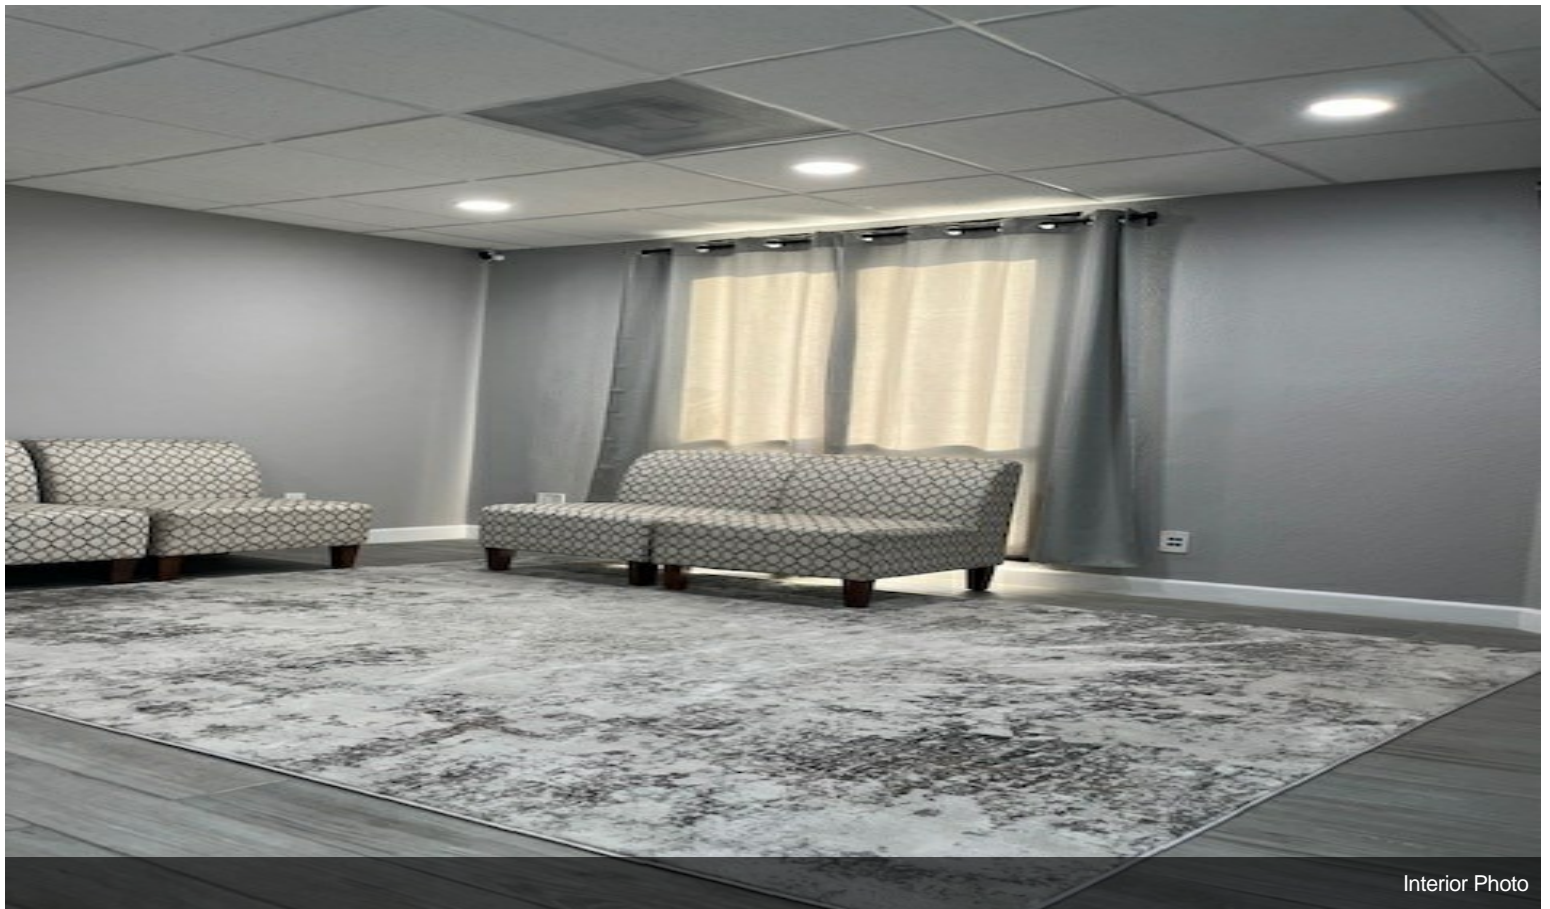

\$1,495,000

Big price drop from 1.995M to 1.495M. Corner Property. Great architecture, great looking building, for owner user or owner and tenant user, great investment, located at the southwest corner of Alondra Blvd and cornuta Ave. (a signalized intersection)Great booming development in Bellflower in last five years, condos and retail on Alondra Blvd. Condos and restaurants On Bellflower Blvd. Apartments on Artesia Blvd. etc, corner lot has about 87 feet of frontage on Alondra Blvd. 115 feet along Cornuta Ave. with a rounded corner of 24 feet, the parcel is 13,211 square feet. improvemnts comprise of a two-story wood frame and stucco office building that has 5,260 square feet of gross building area (as per the assessor) the multi-tenant office building was constructed in 1987, with exterior stairs and exterior office suite entries. There are currently six office suites, most recently four offices have been renovated with new bathrooms, new laminate flooring and professionally painted, each unit has its own bathroom...

Interior Photo

Interior Photo

Property Photos

Interior Photo

Interior Photo

Property Photos

Interior Photo

Interior Photo

Property Photos

Building Photo

Interior Photo