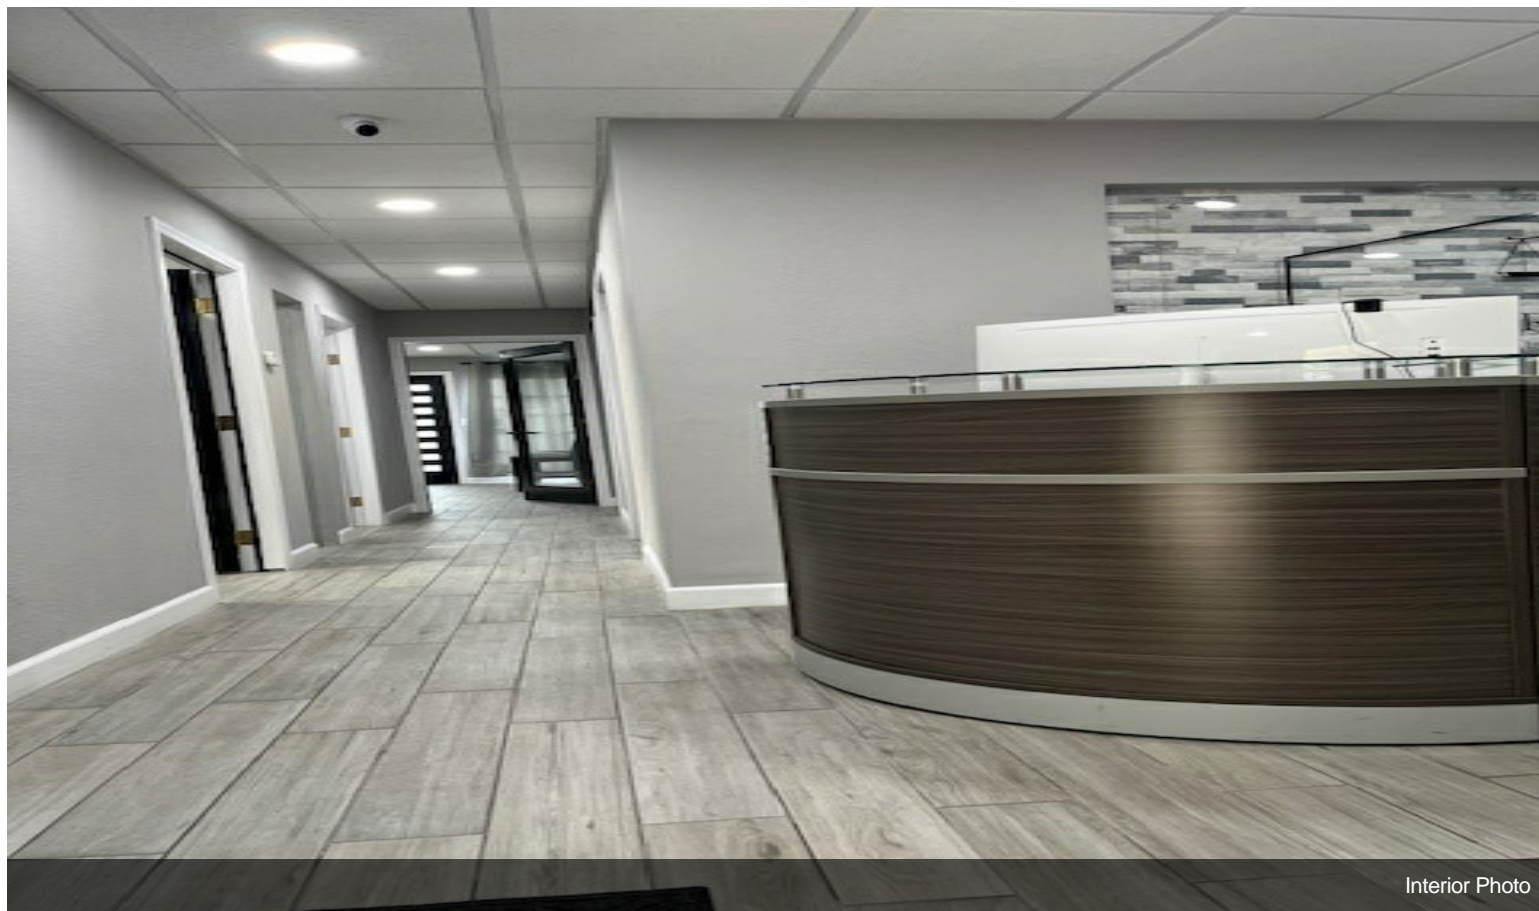

Property Photos