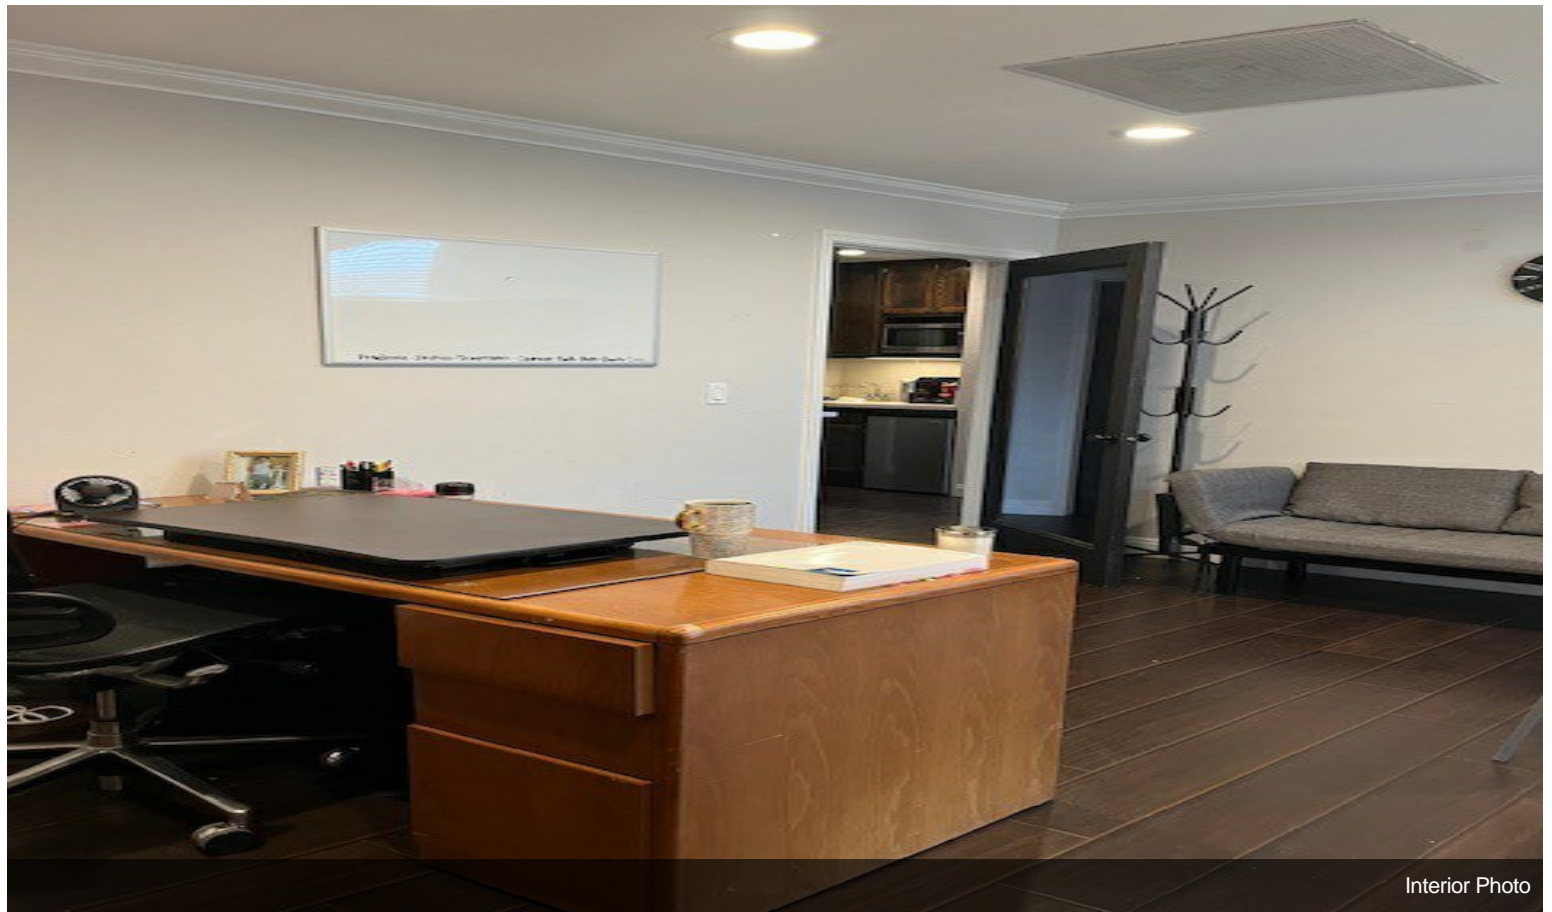

Property Photos

Interior Photo