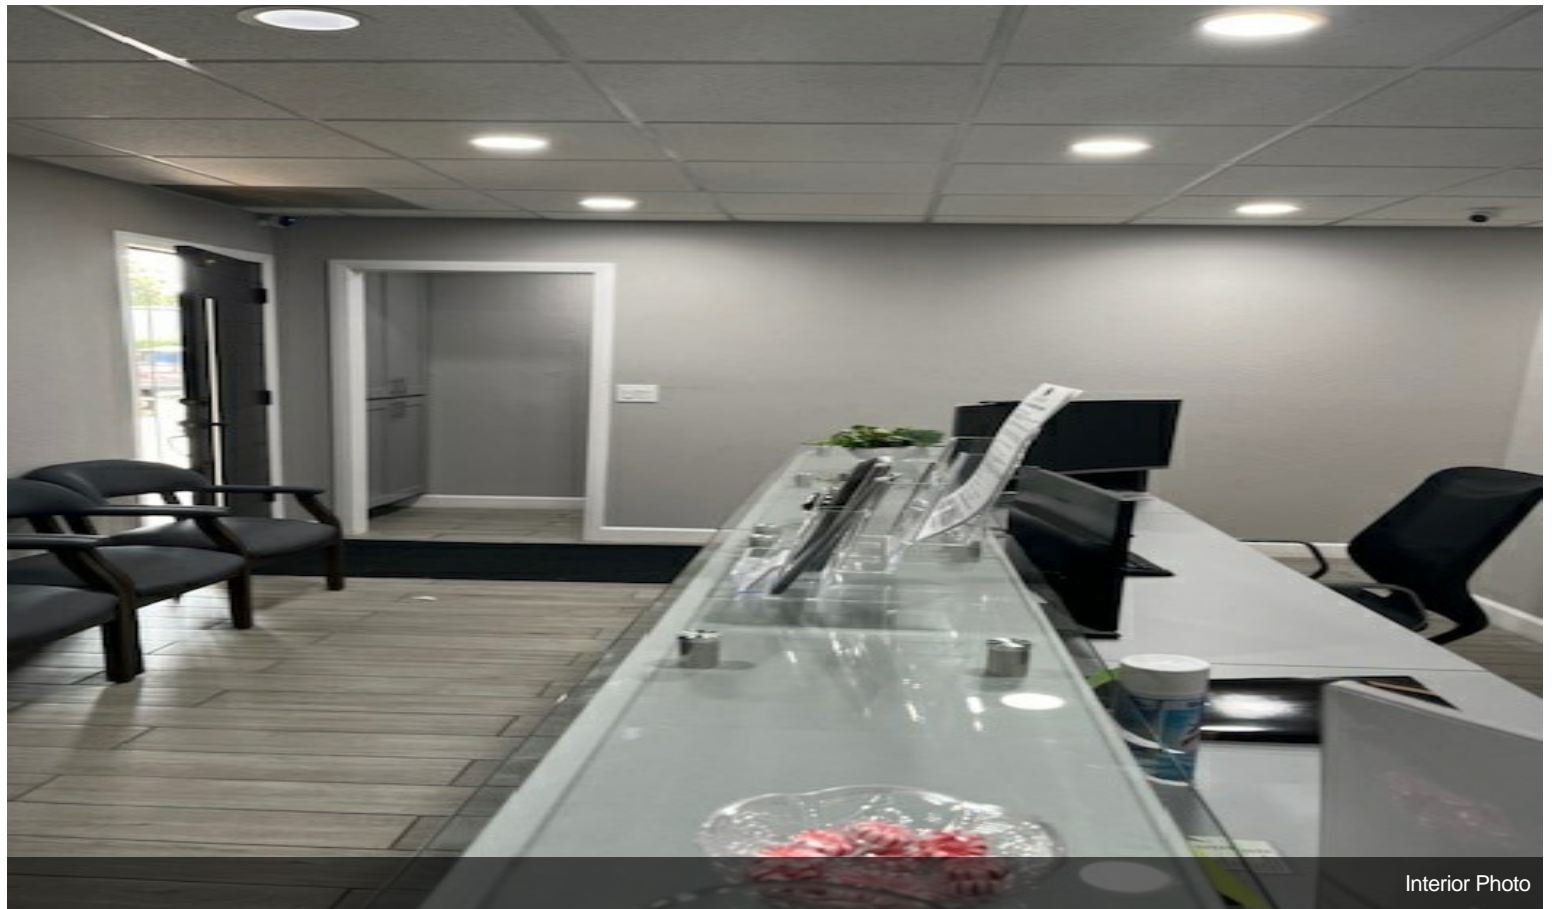

Interior Photo