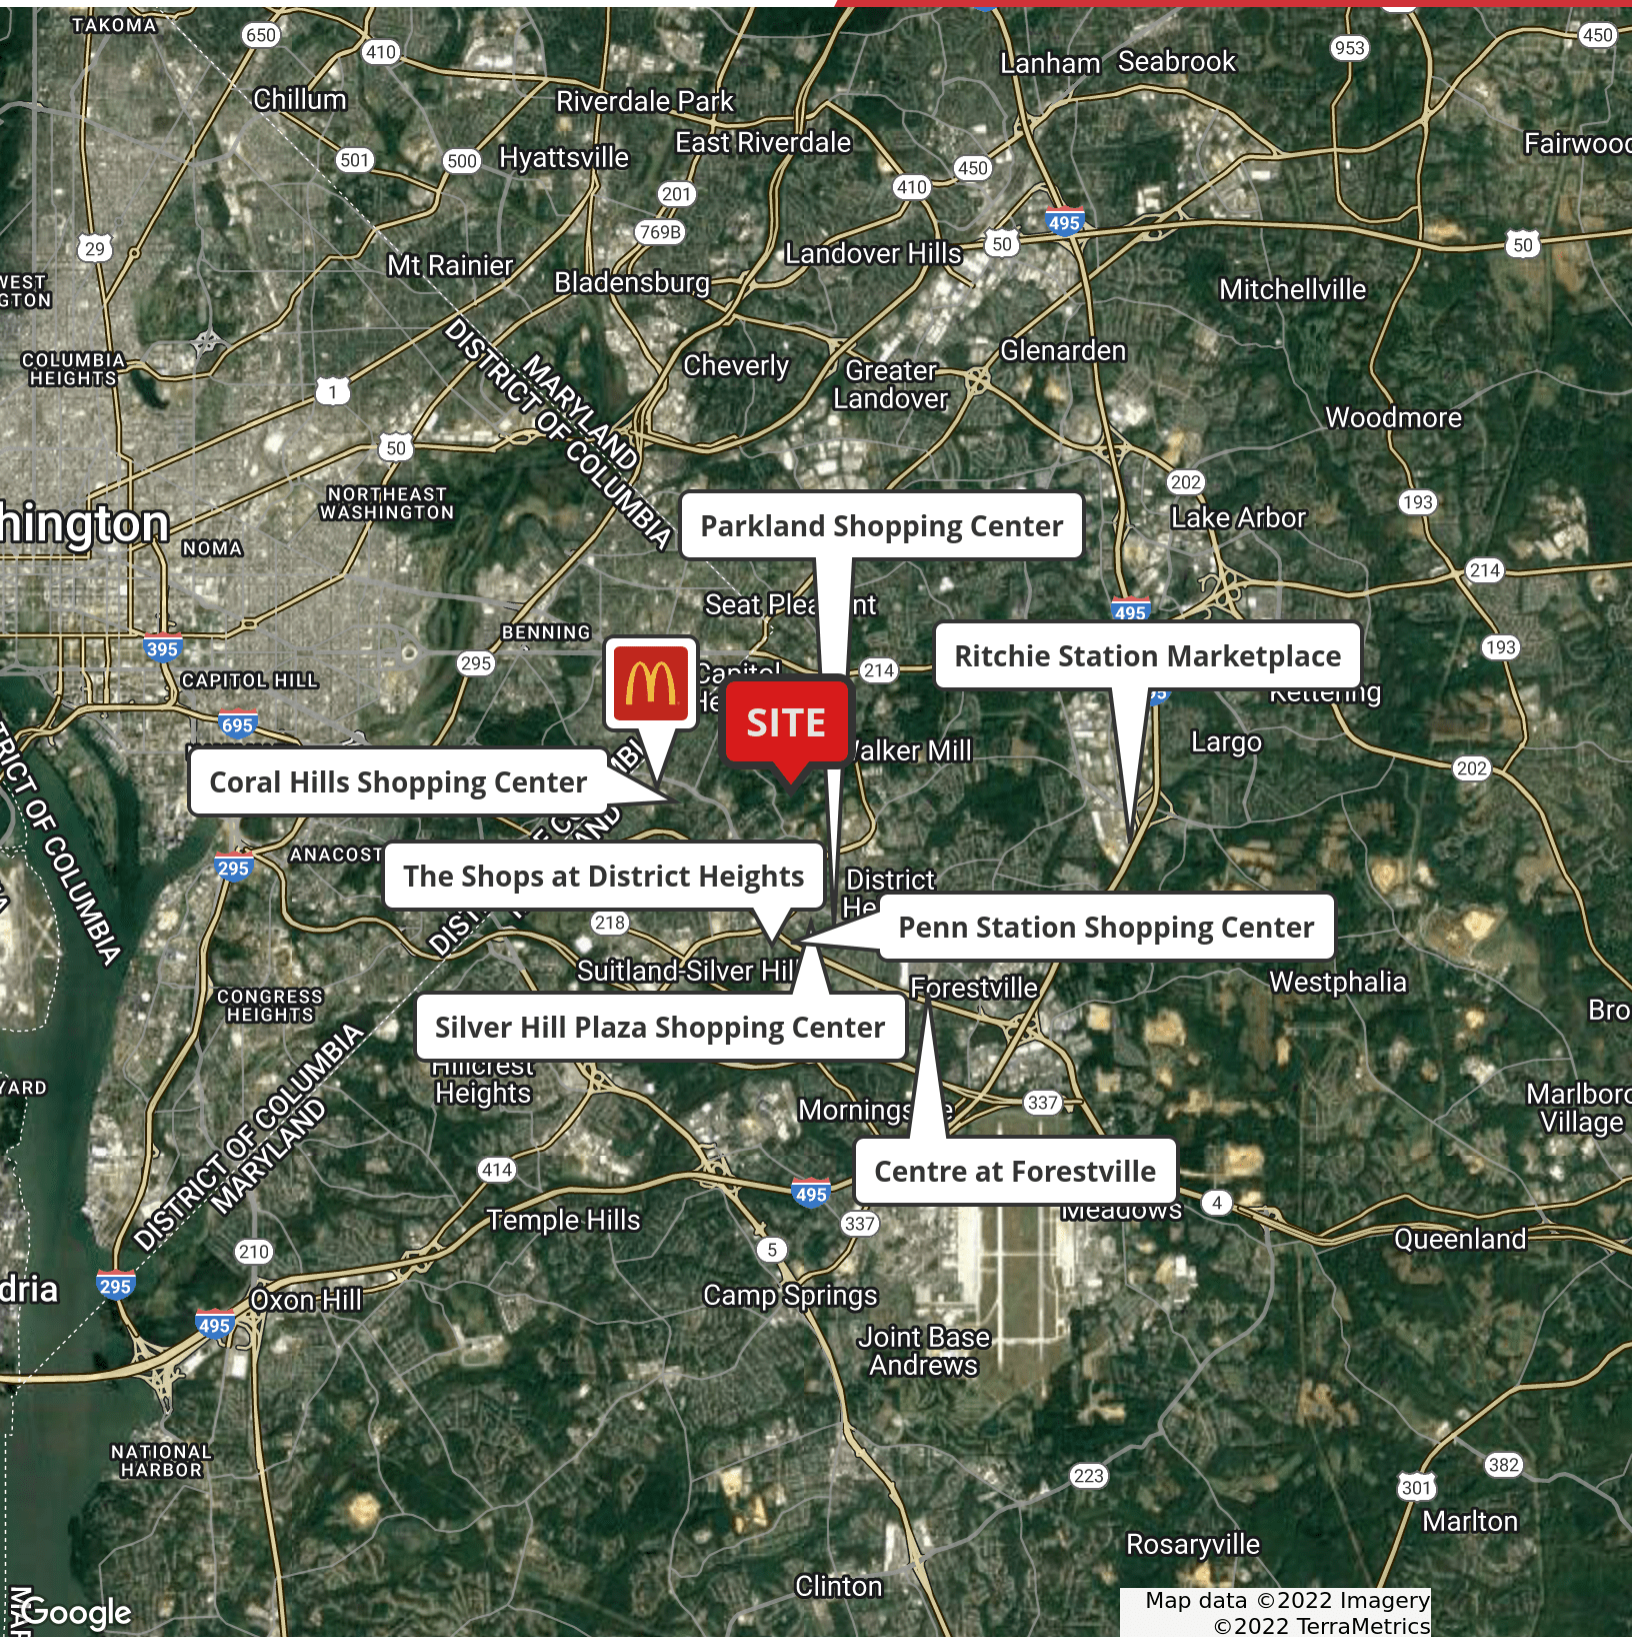

Map data ©2022 Imagery
©2022 TerraMetrics