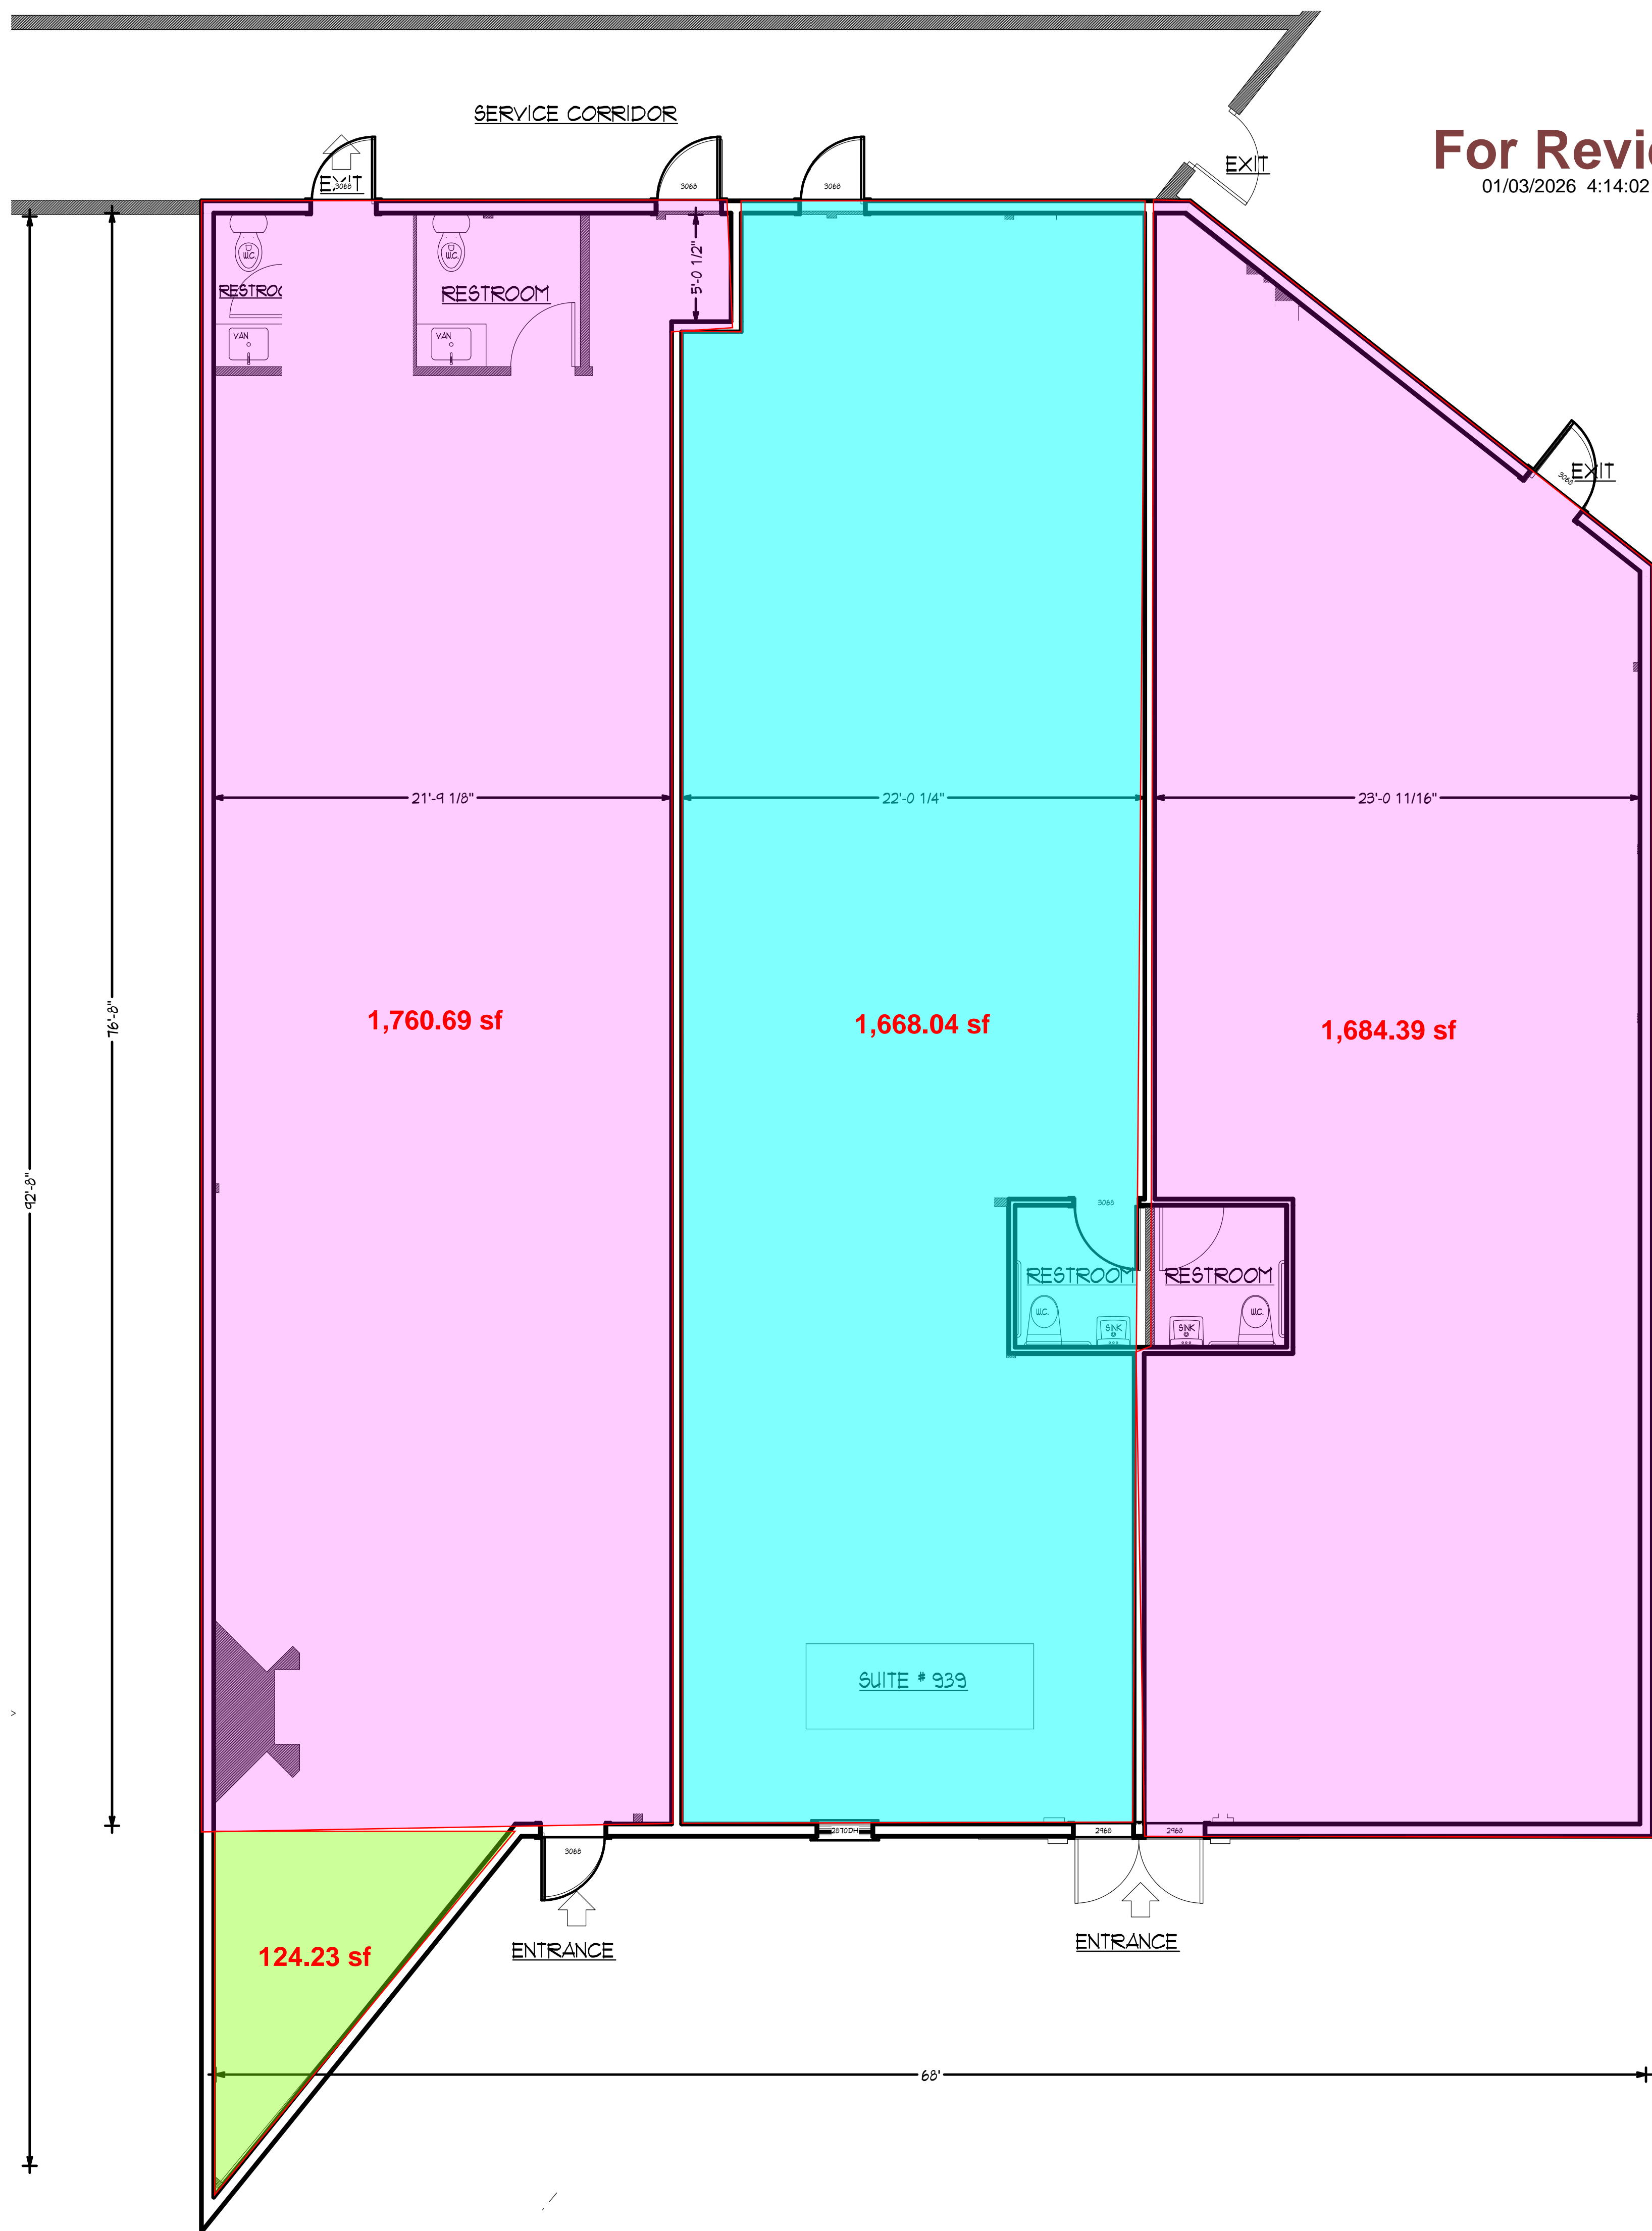

Rowe Group

For Review
01/03/2026 4:14:02 PM

LIVING AREA
5915 SQ. FT.