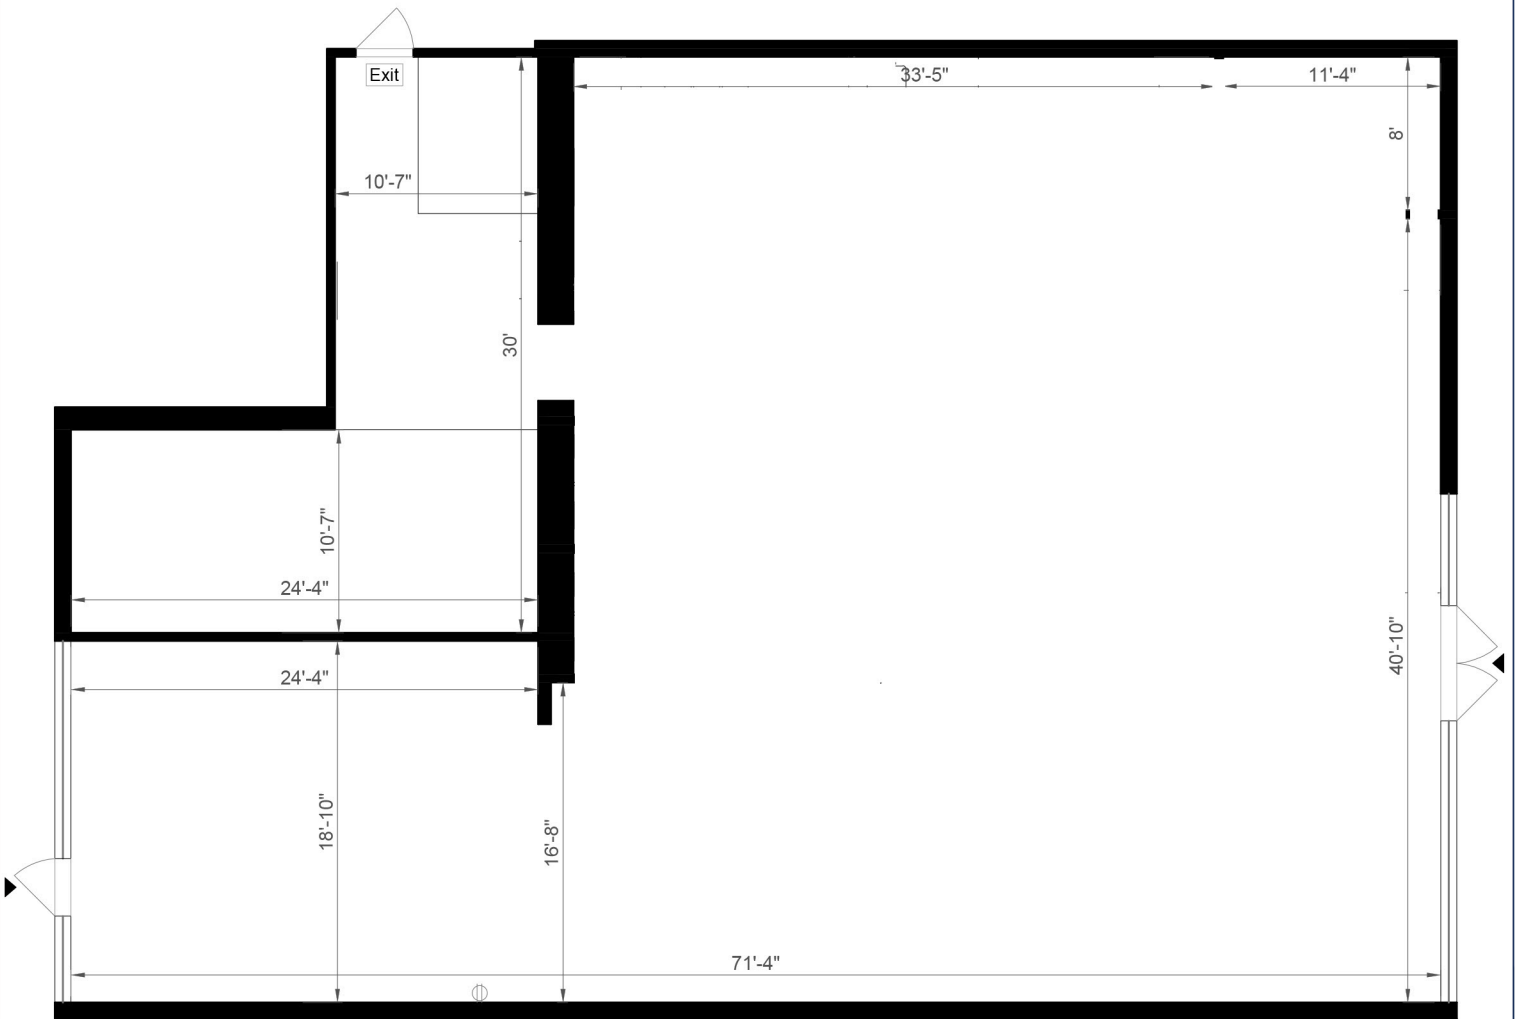

PARK SHERIDAN PLAZA

3303 SHERIDAN STREET | HOLLYWOOD, FL 33021

LEGEND:

- Ⓢ THERMOSTAT
- Ⓢ DOUBLE RECEPTACLE
- Ⓢ QUAD RECEPTACLE
- Ⓢ SINGLE SWITCH
- Ⓢ DOUBLE SWITCH
- Ⓢ QUATRUPLE SWITCH
- ▬ ELECTRICAL PANEL

3,456 Rentable SF