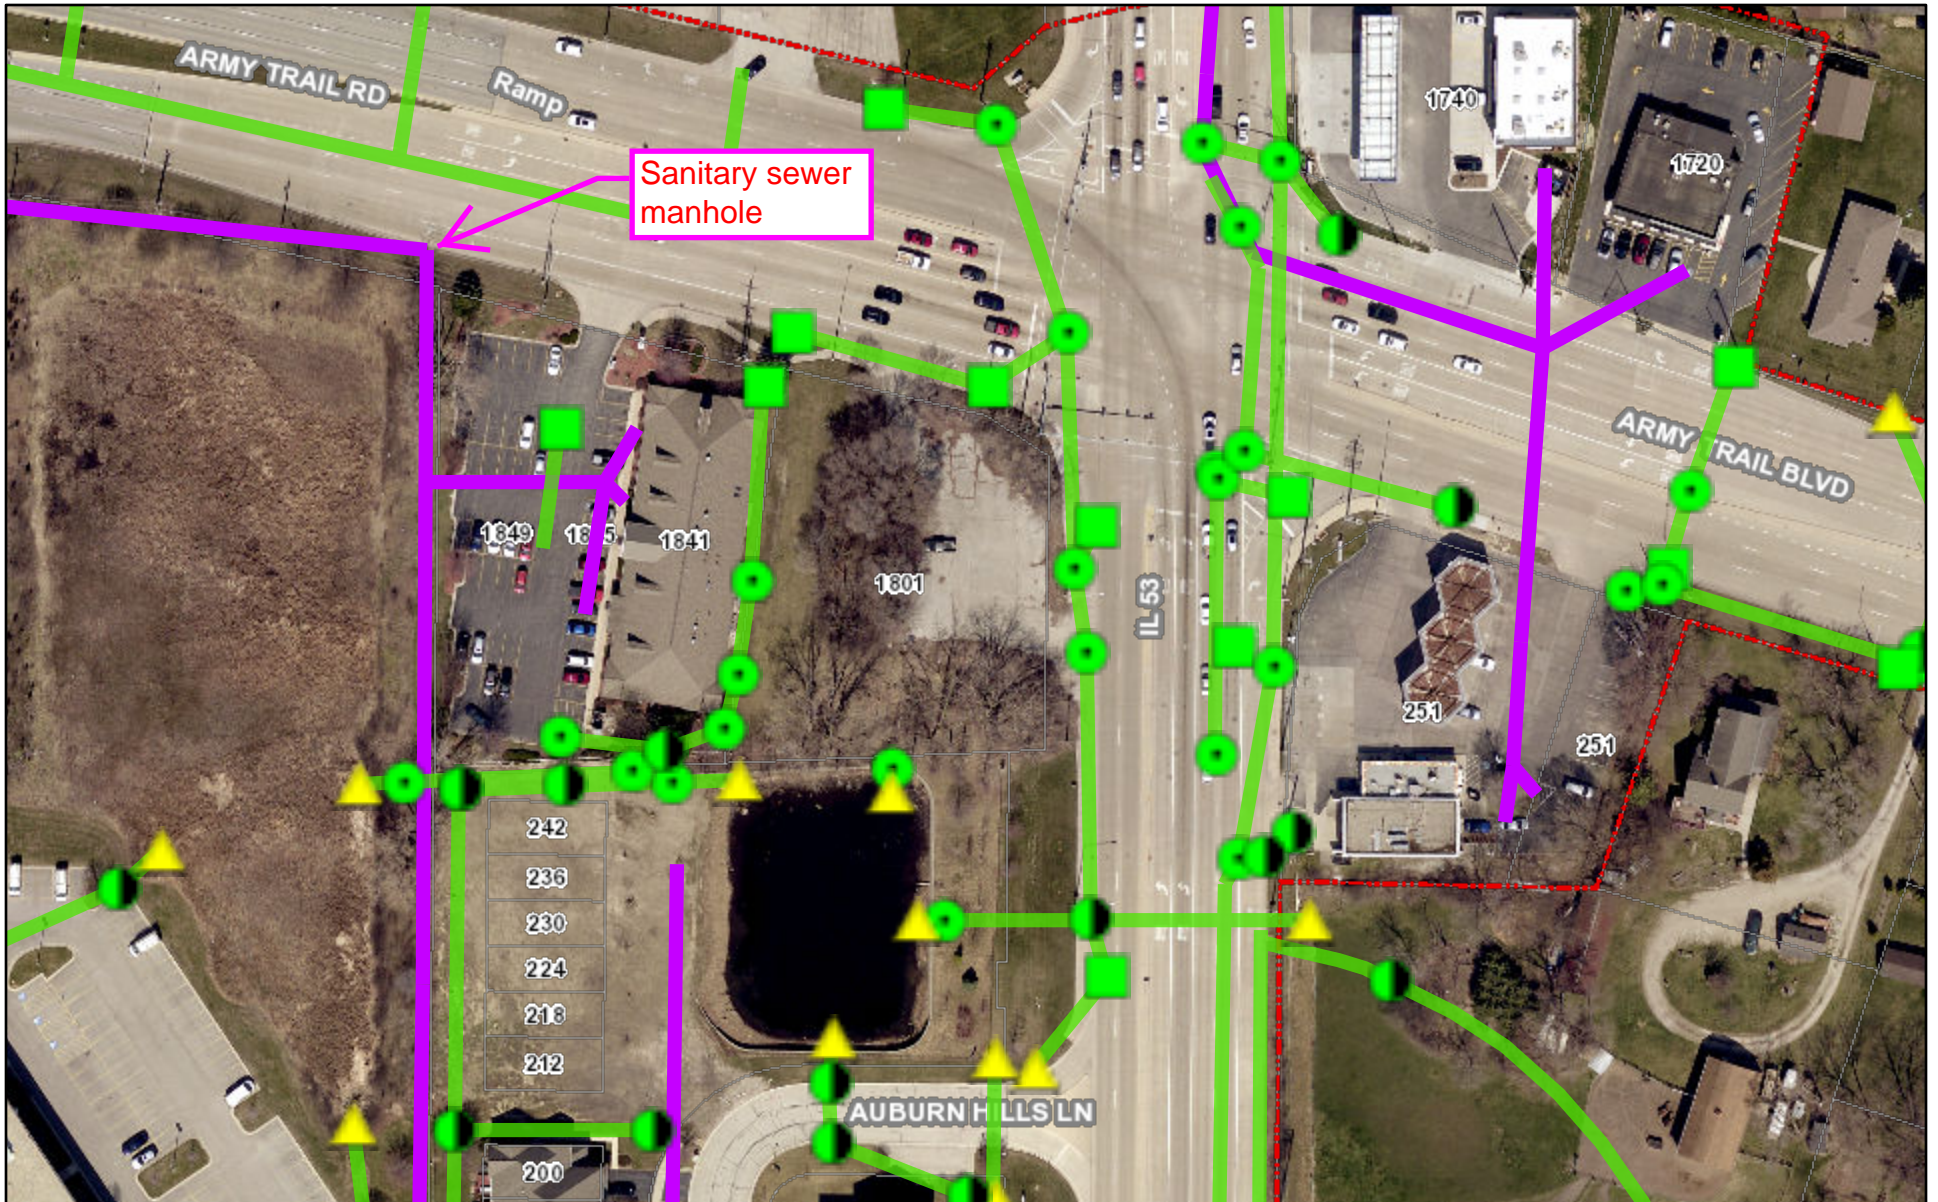

1801 W Army Trail Bd

11/16/2023

Only water main is shown

Sources: Esri, Airbus DS, USGS, NGA, NASA, CGIAR, N Robinson, NCEAS, NLS, OS, NMA, Geodatastyrelsen, Rijkswaterstaat, GSA, Geoland, FEMA,

1801 W Army Trail Bd

11/16/2023

Purple is sanitary sewer
Green is storm sewer

Sources: Esri, Airbus DS, USGS, NGA, NASA, CGIAR, N Robinson, NCEAS, NLS, OS, NMA, Geodatastyrelsen, Rijkswaterstaat, GSA, Geoland, FEMA,