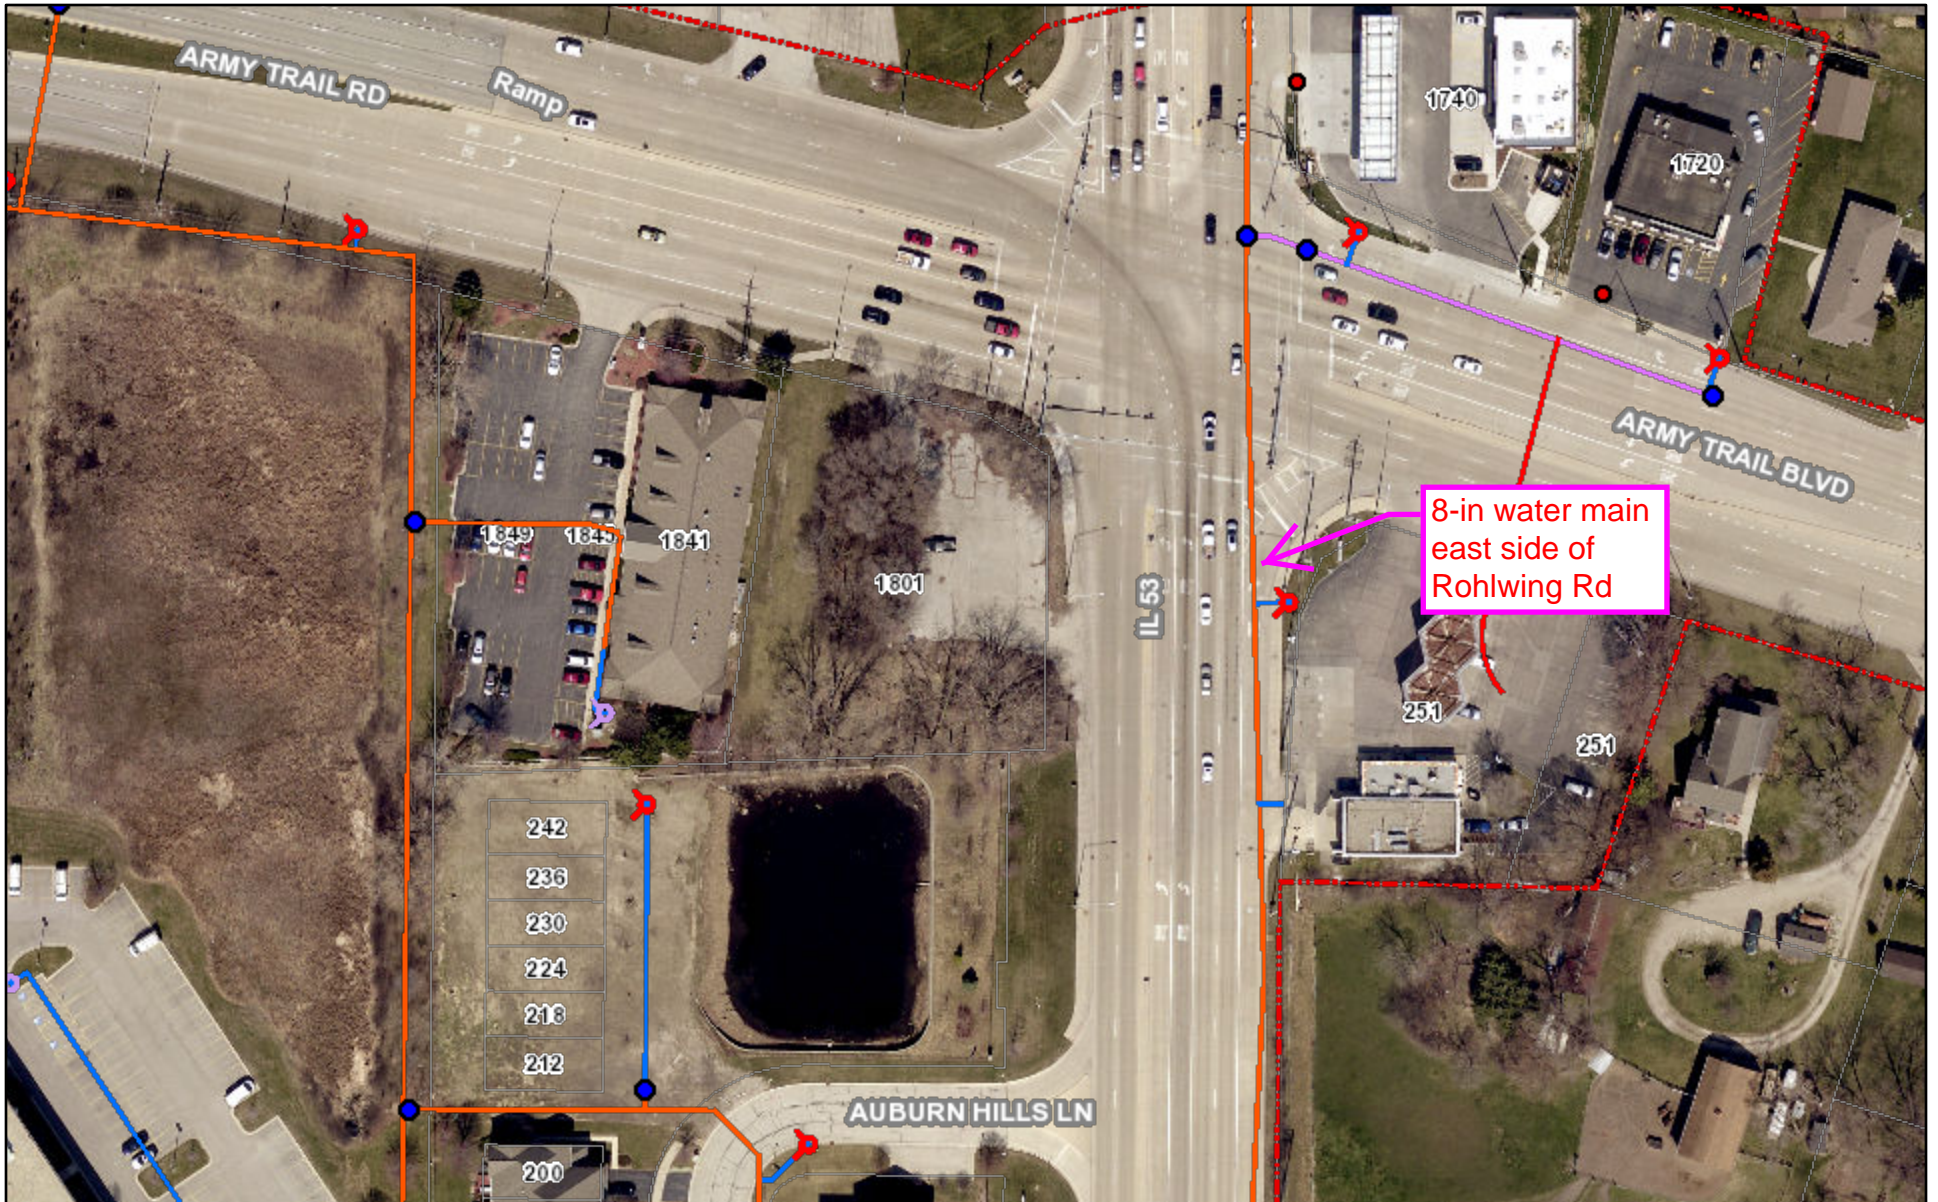

1801 W Army Trail Bd

11/16/2023

Only water main is shown

Sources: Esri, Airbus DS, USGS, NGA, NASA, CGIAR, N Robinson, NCEAS, NLS, OS, NMA, Geodatastyrelsen, Rijkswaterstaat, GSA, Geoland, FEMA,

1801 W Army Trail Bd

11/16/2023

Purple is sanitary sewer
Green is storm sewer

Sources: Esri, Airbus DS, USGS, NGA, NASA, CGIAR, N Robinson, NCEAS, NLS, OS, NMA, Geodatastyrelsen, Rijkswaterstaat, GSA, Geoland, FEMA,