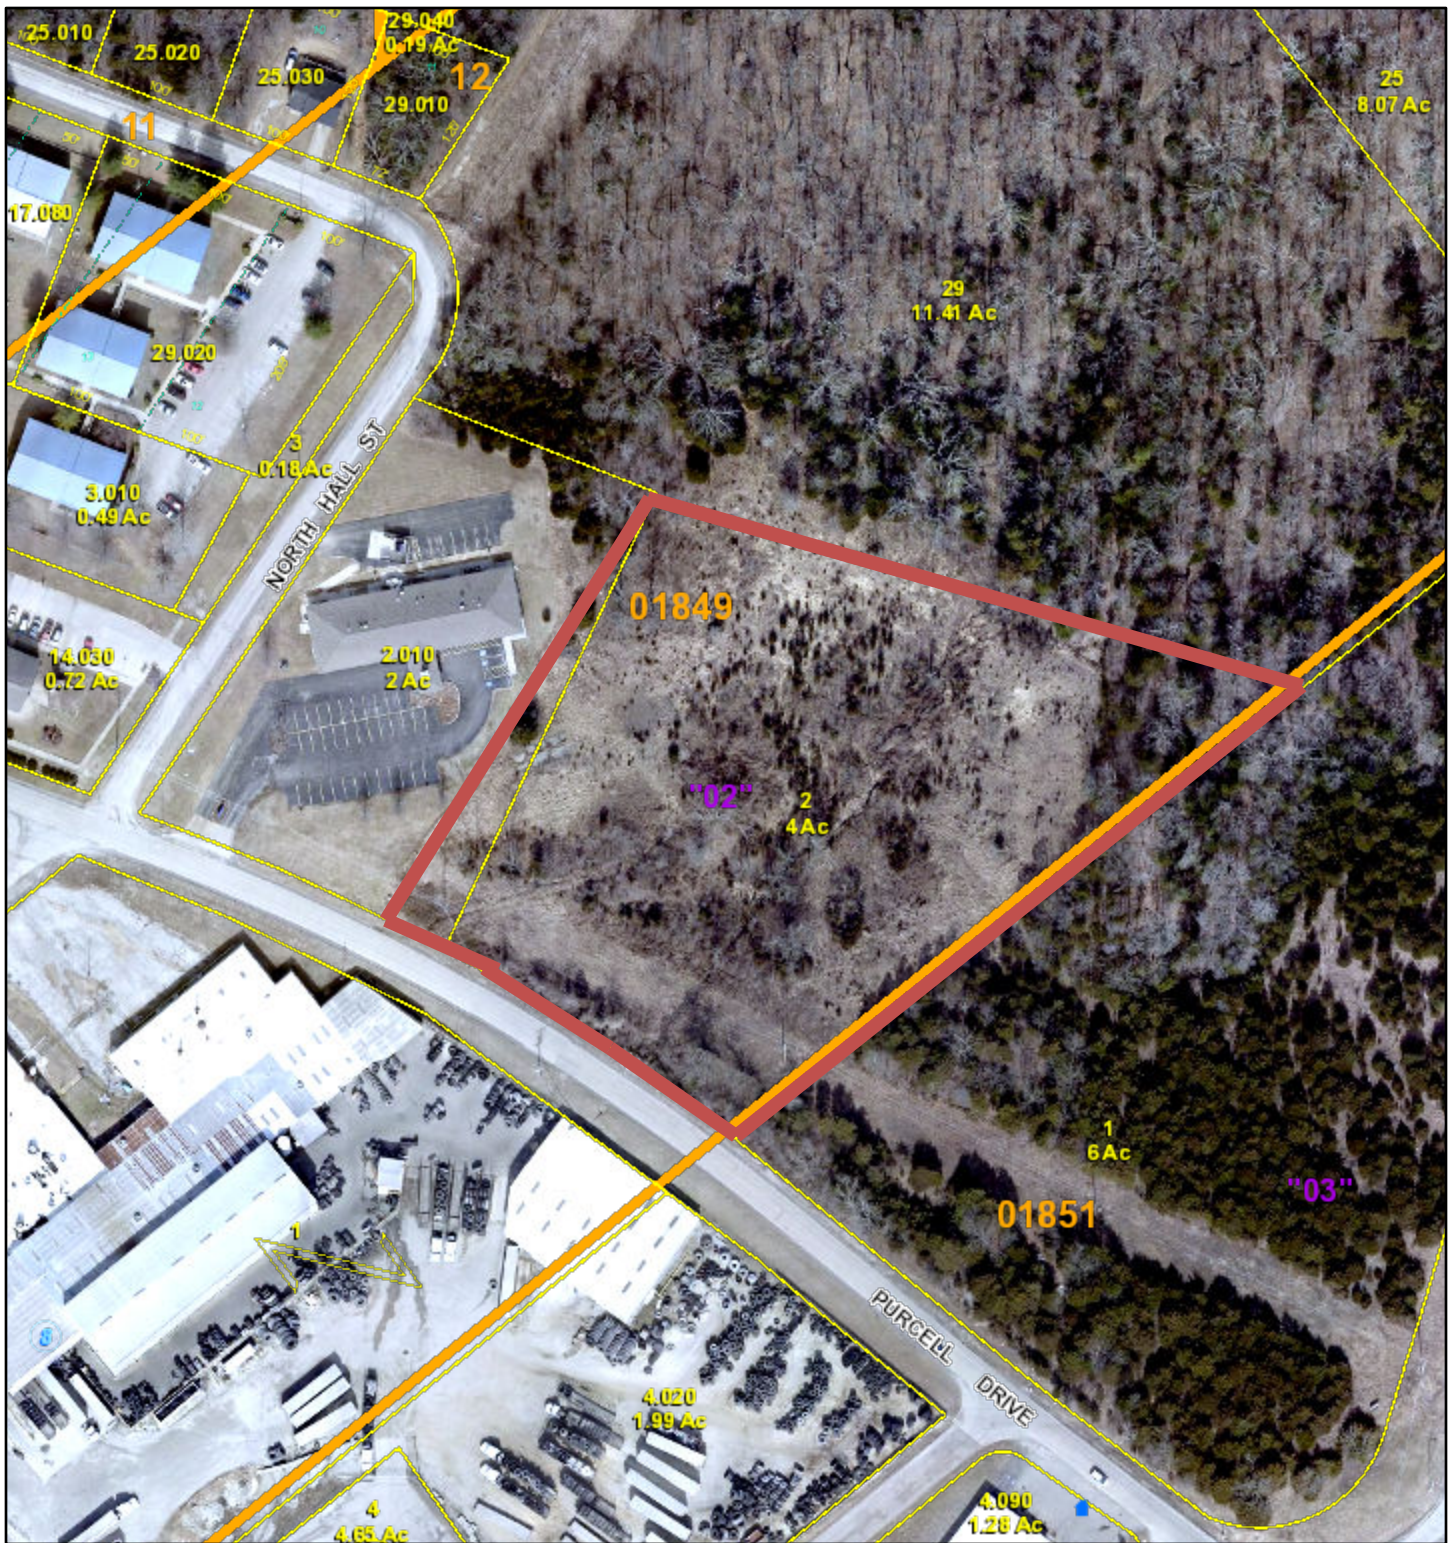

# Washington County Assessor

1/18/2024, 4:13:33 PM

1:2,257

- |                           |                       |                              |
|---------------------------|-----------------------|------------------------------|
| 911 Centerlines           | Transmission Easement | Subdivision Lot Line         |
| Washington 911 Address    | County Boundary       | Land Hook                    |
| Road Names                | City Limit            | Mineral Right Parcel         |
| Cultural Feature          | Railroad              | Parcel                       |
| Map Sheet Block Numbers   | Private Road          | Imagery 2020 Hi-Res Leaf Off |
| Subdivision Block Numbers | River/Stream          | Red: Band_1                  |
| PLSS                      | Lake/Pond             | Green: Band_2                |
|                           |                       | Blue: Band_3                 |

Washington County 911, Missouri Dept. of Conservation, Esri, HERE, Garmin, INCREMENT P, NGA, USGS, Washington County Assessor