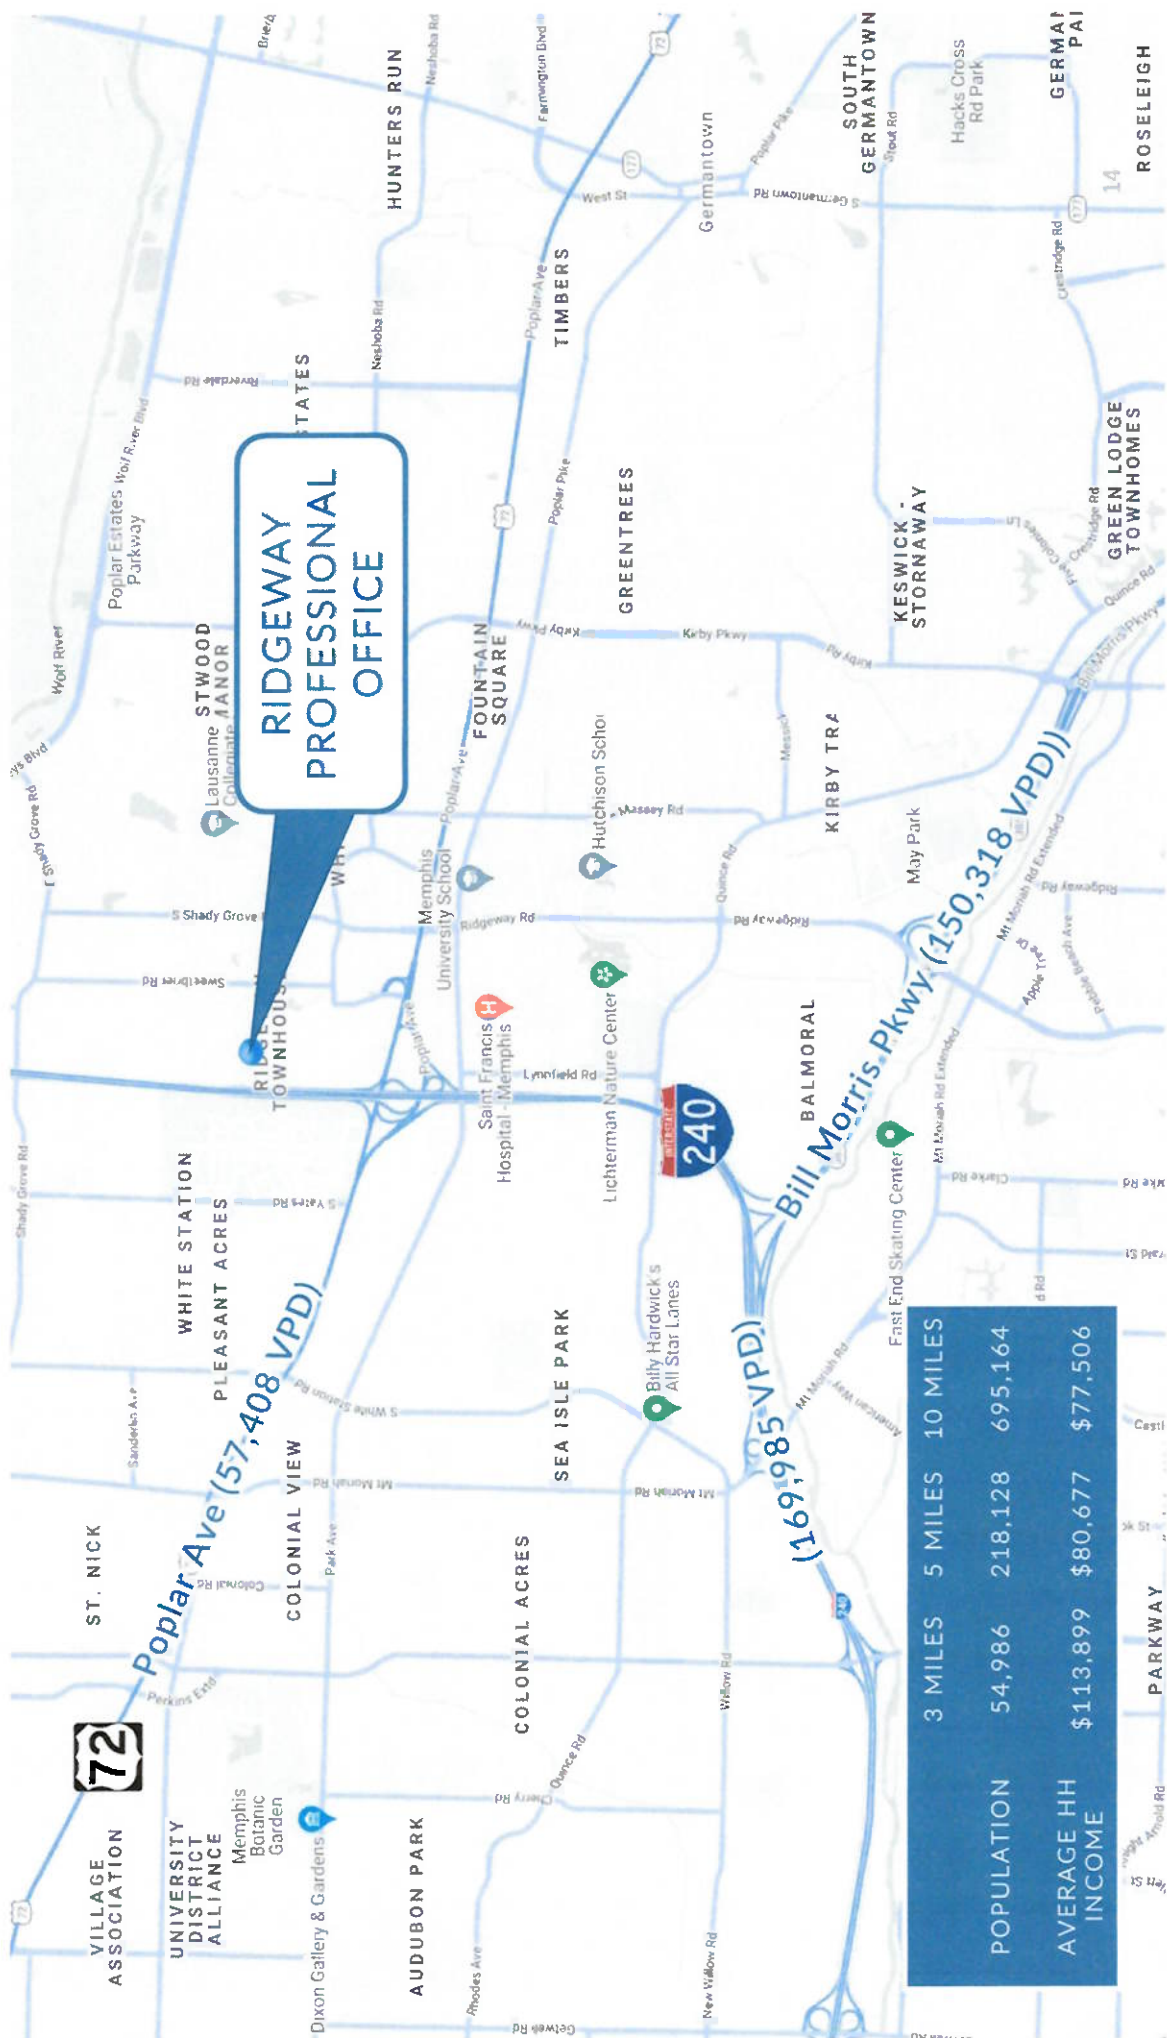

**Suite 100
Cannon Wright Blount /
Red Door**

Suite 120

Suite 100 Conference

**756 Ridge Lake Blvd.
1st Floor**

756 Ridge Lake Blvd.
2nd Floor

RIDGEWAY
PROFESSIONAL
OFFICE

Wendy's
Kroger
Whole Foods Market
Starbucks
McDonald's
Pizza Hut

Office DEPOT
OfficeMax

EMBASSY SUITES
Hampton
McB's
Walgreens
Lewins

Kroger
Zaxby's
Tropical CAFE
McDonald's

BED BATH & BEYOND

MALCO
STARBURGE

PERKINS
THE FRESH MARKET
Kroger Ty-max
MICHAEL'S
DOLLAR TREE
Burlington
FIVE BELOW
Trending Merchandise Pop, Toys, Firestone

BEST BUY
target
REI
Swagman King
PET SMART
carter's
Pizza Hut

ESPORTA
McDonald's
TACO BELL
PF CHANG'S
Broken Egg Cafe

Hilton Garden Inn
HOME2 Suites

**RIDGEWAY
PROFESSIONAL
OFFICE**

Poplar Ave (57,408 VPD)