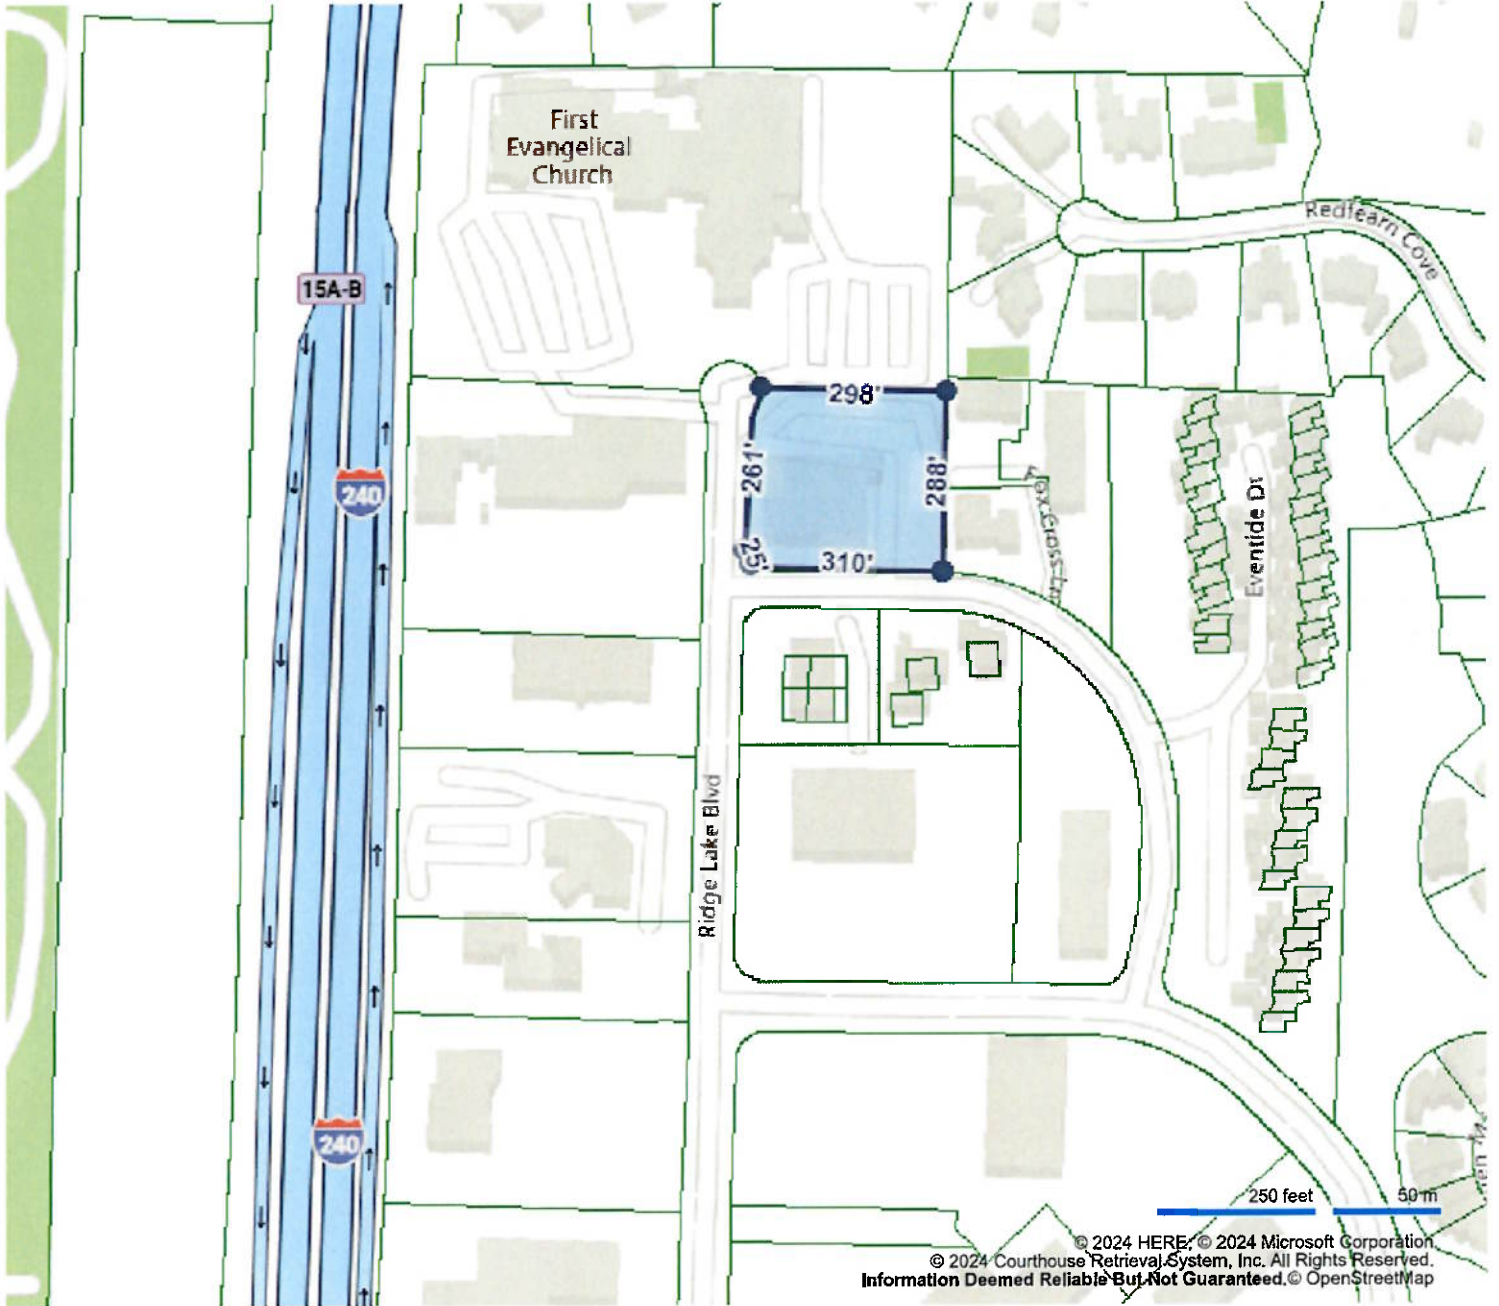

Sheila Campbell
agent
9312738504
campbels@realtracs.com

Map for Parcel Address: 756 Ridge Lake Blvd Memphis, TN 38120-9420 Parcel ID: 080023 D00004

© 2024 Courthouse Retrieval System, Inc. All Rights Reserved.
Information Deemed Reliable But Not Guaranteed.