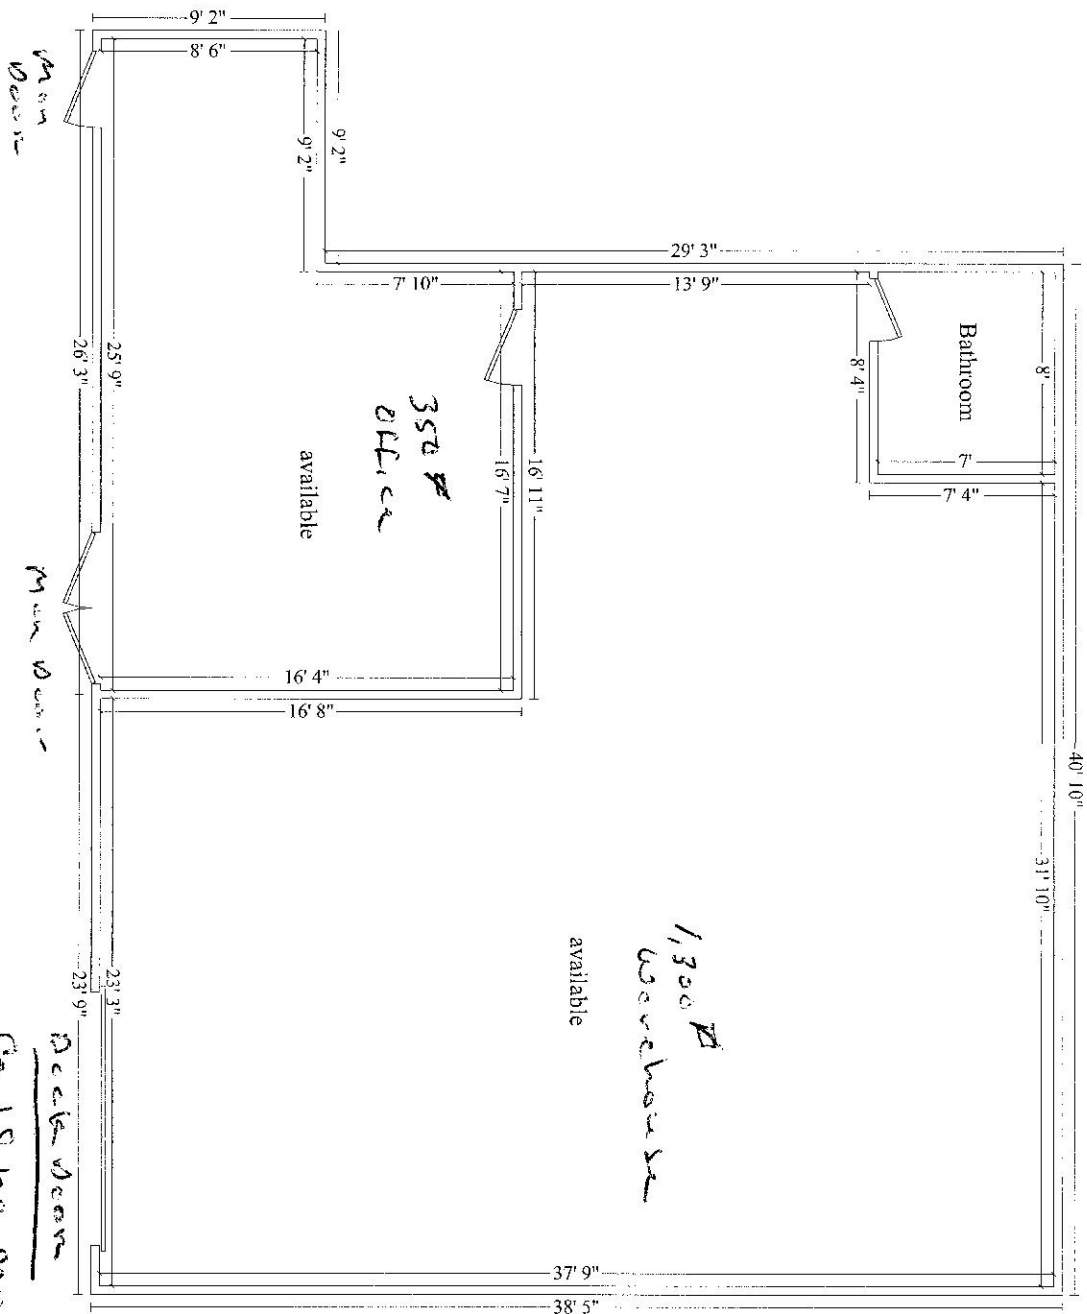

725 PULLEY'S RD., GREENSBORO
Main Level

Deck door
Could be converted
to drive in door.

Main Level

725 PELLIS RD GREENSBURG

UPPER LEVEL

Second Floor

FIRST FLOOR PLAN

SCALE: 1/8" = 1'-0"