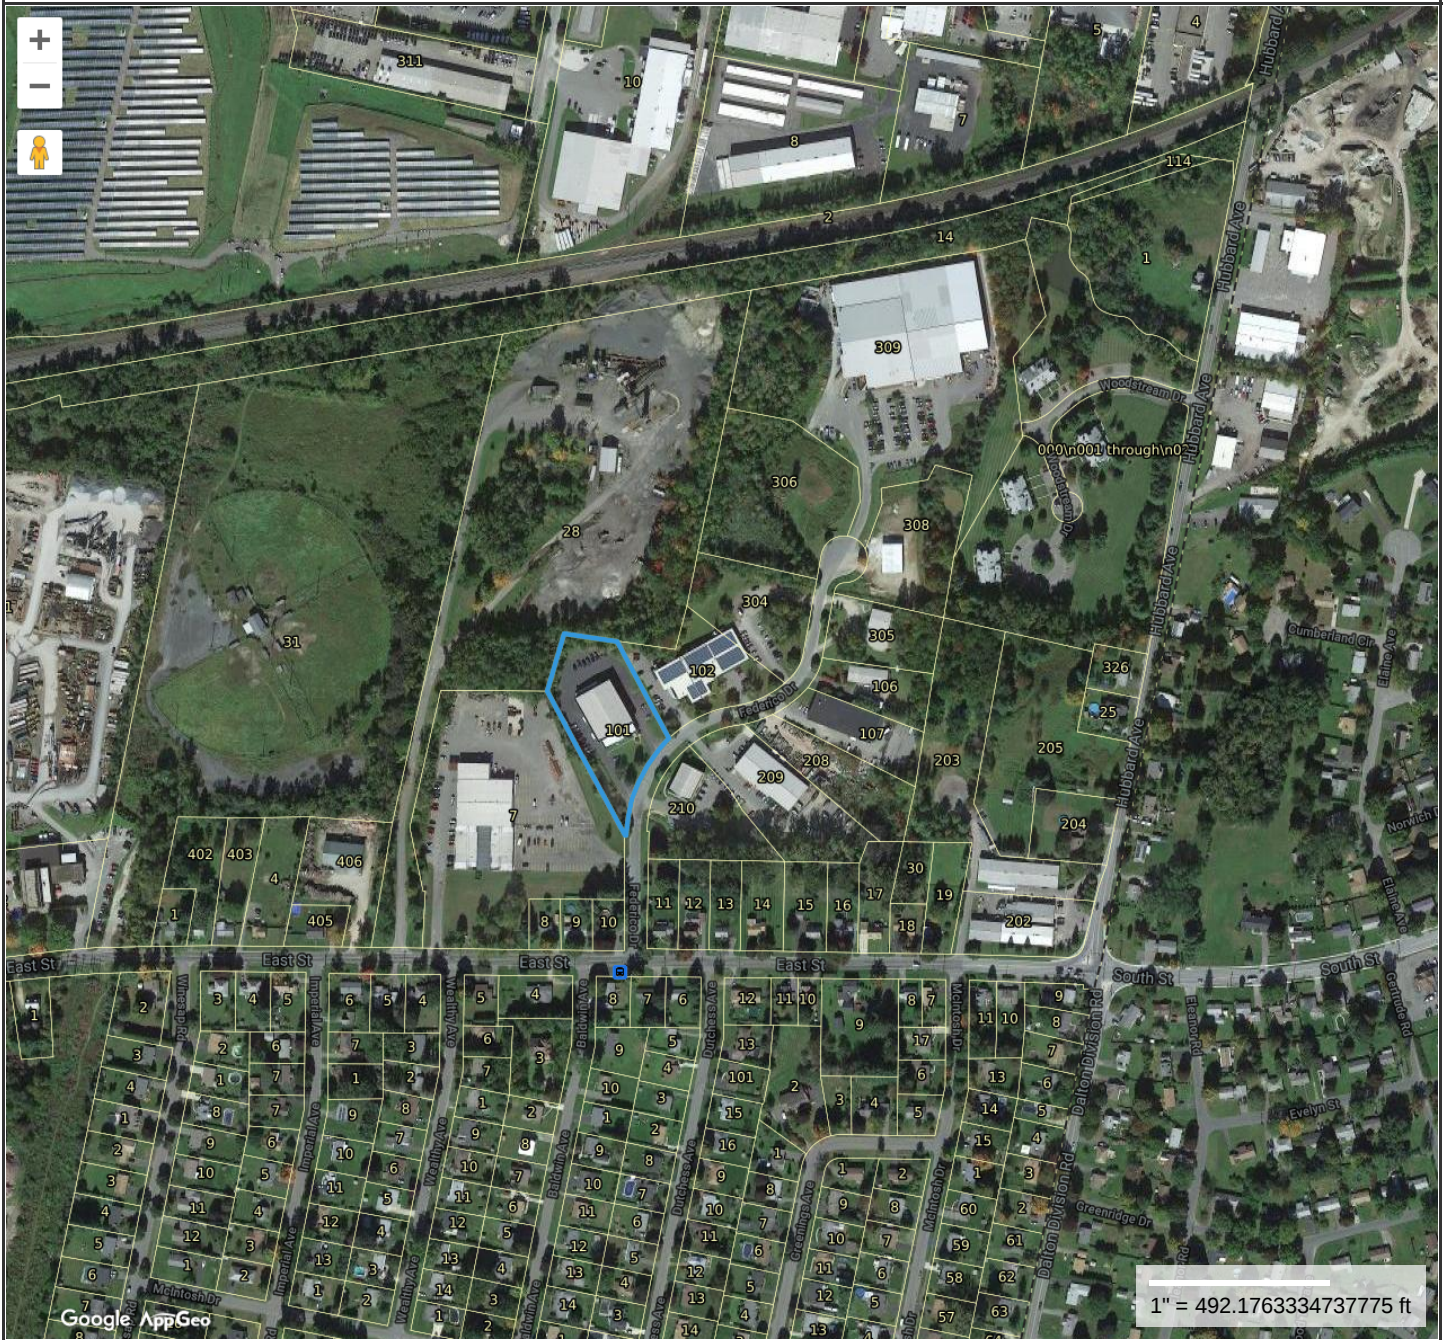

Federico Office Park Federico Drive Pittsfield MA

Property Information

Property ID M110007101
Location 1 FEDERICO DR
Owner FEDERICO REALTY CORP

MAP FOR REFERENCE ONLY NOT A LEGAL DOCUMENT

City of Pittsfield, MA makes no claims and no warranties, expressed or implied, concerning the validity or accuracy of the GIS data presented on this map.

Geometry updated 09/21/2021
 Data updated 10/11/2018

Print map scale is approximate. Critical layout or measurement activities should not be done using this resource.