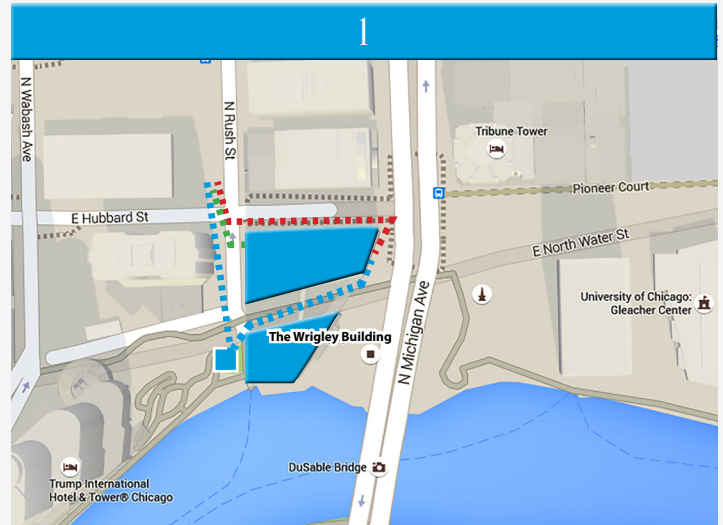

ROUTES FROM PARKING OPTIONS

1

430 NORTH RUSH STREET LOT (\$285/MONTH)

Self-Park Entrance: 430 North Rush Street
(or 443 North Wabash Street)

WALKING ROUTE: (.07 MI)

1. Exit parking lot and walk south on Rush Street.
2. Turn left on Hubbard Street and take the staircase up.
3. Walk through the Plaza of the Americas and turn right.
4. Enter the North Tower Lobby or walk south to enter through the South Tower Lobby of The Wrigley Building.

*Employees may also enter the Rush Street entrance of the North Tower using a building issued keycard (.01 mi).

Wheelchair Accessible Route: (.11 mi)

1. Exit parking lot and proceed south on Rush Street.
2. Enter the exterior elevator ■ at Plaza. Press "GR."
3. Exit elevator, turn right and proceed east through the Plaza of The Wrigley Building. Turn left and enter the North Tower Lobby or right to enter through the South Tower Lobby of The Wrigley Building.

2

401 NORTH MICHIGAN AVENUE PARKING GARAGE (\$340/MONTH)

Entrance: 175 East North Water Street

WALKING ROUTE: (.07 MI)

1. Pull into the garage and leave car with valet attendant. Enter 401 North Michigan Avenue and take the escalators upstairs to the main lobby.
2. Exit lobby and proceed west towards The Wrigley Building.
3. Cross the street at the traffic light and enter the North Tower Lobby or make a slight left to enter the South Tower Lobby of The Wrigley Building.

3

TRUMP INTERNATIONAL TOWER (\$275/MONTH)

Self-Park Entrance: 401 North Wabash Avenue

WALKING ROUTE: (.13 MI)

1. Park car and take elevator down to "GR." Exit Trump Tower.
2. Turn left and walk the path towards The Wrigley Building.
3. Walk through the Plaza of The Wrigley Building.
4. Turn left and enter the North Tower Lobby or right to enter the South Tower Lobby of The Wrigley Building.