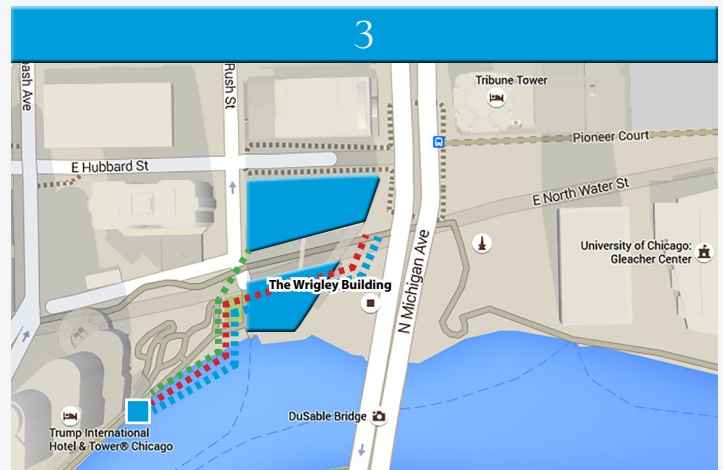

2

401 NORTH MICHIGAN AVENUE PARKING GARAGE (\$340/MONTH)

Entrance: 175 East North Water Street

WALKING ROUTE: (.07 MI)

1. Pull into the garage and leave car with valet attendant. Enter 401 North Michigan Avenue and take the escalators upstairs to the main lobby.
2. Exit lobby and proceed west towards The Wrigley Building.
3. Cross the street at the traffic light and enter the North Tower Lobby or make a slight left to enter the South Tower Lobby of The Wrigley Building.

Wheelchair Accessible Route: (.07 mi)

1. Pull into the garage and leave car with valet attendant. Enter 401 North Michigan, pass through the sliding glass door and turn right. ■
2. Take your first left and press the button for the elevator. Take elevator to Lobby. Exit Lobby and proceed west towards The Wrigley Building.
3. Cross the street at the traffic light and enter the North Tower Lobby or make a slight left to enter the South Tower Lobby of The Wrigley Building.

3

TRUMP INTERNATIONAL TOWER (\$275/MONTH)

Self-Park Entrance: 401 North Wabash Avenue

WALKING ROUTE: (.13 MI)

1. Park car and take elevator down to "GR." Exit Trump Tower.
2. Turn left and walk the path towards The Wrigley Building.
3. Walk through the Plaza of The Wrigley Building.
4. Turn left and enter the North Tower Lobby or right to enter the South Tower Lobby of The Wrigley Building.

*Employees may also enter the Rush Street entrance of the North Tower using a building issued Keycard (.11 mi).

Wheelchair Accessible Route: (.13 mi)

1. Park car and take elevator ■ down to "GR." Exit Trump Tower.
2. Turn left and proceed along the path towards The Wrigley Building.
3. Walk through the Plaza of The Wrigley Building.
4. Turn left and enter the North Tower Lobby or right to enter the South Tower Lobby of The Wrigley Building.