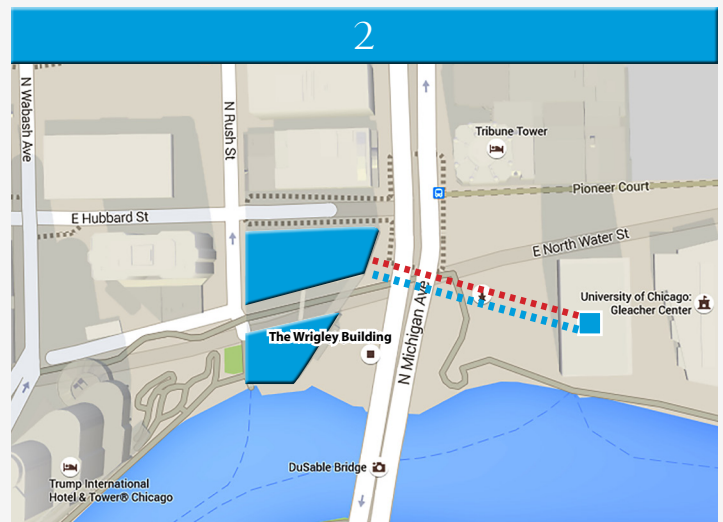

ROUTES FROM PARKING OPTIONS

1

430 NORTH RUSH STREET LOT (\$285/MONTH)

Self-Park Entrance: 430 North Rush Street
(or 443 North Wabash Street)

WALKING ROUTE: (.07 MI)

1. Exit parking lot and walk south on Rush Street.
2. Turn left on Hubbard Street and take the staircase up.
3. Walk through the Plaza of the Americas and turn right.
4. Enter the North Tower Lobby or walk south to enter through the South Tower Lobby of The Wrigley Building.

2

401 NORTH MICHIGAN AVENUE PARKING GARAGE (\$340/MONTH)

Entrance: 175 East North Water Street

WALKING ROUTE: (.07 MI)

1. Pull into the garage and leave car with valet attendant. Enter 401 North Michigan Avenue and take the escalators upstairs to the main lobby.
2. Exit lobby and proceed west towards The Wrigley Building.
3. Cross the street at the traffic light and enter the North Tower Lobby or make a slight left to enter the South Tower Lobby of The Wrigley Building.

Wheelchair Accessible Route: (.07 mi)

1. Pull into the garage and leave car with valet attendant. Enter 401 North Michigan, pass through the sliding glass door and turn right. ■
2. Take your first left and press the button for the elevator. Take elevator to Lobby. Exit Lobby and proceed west towards The Wrigley Building.
3. Cross the street at the traffic light and enter the North Tower Lobby or make a slight left to enter the South Tower Lobby of The Wrigley Building.

3

TRUMP INTERNATIONAL TOWER (\$275/MONTH)

Self-Park Entrance: 401 North Wabash Avenue

WALKING ROUTE: (.13 MI)

1. Park car and take elevator down to "GR." Exit Trump Tower.
2. Turn left and walk the path towards The Wrigley Building.
3. Walk through the Plaza of The Wrigley Building.
4. Turn left and enter the North Tower Lobby or right to enter the South Tower Lobby of The Wrigley Building.