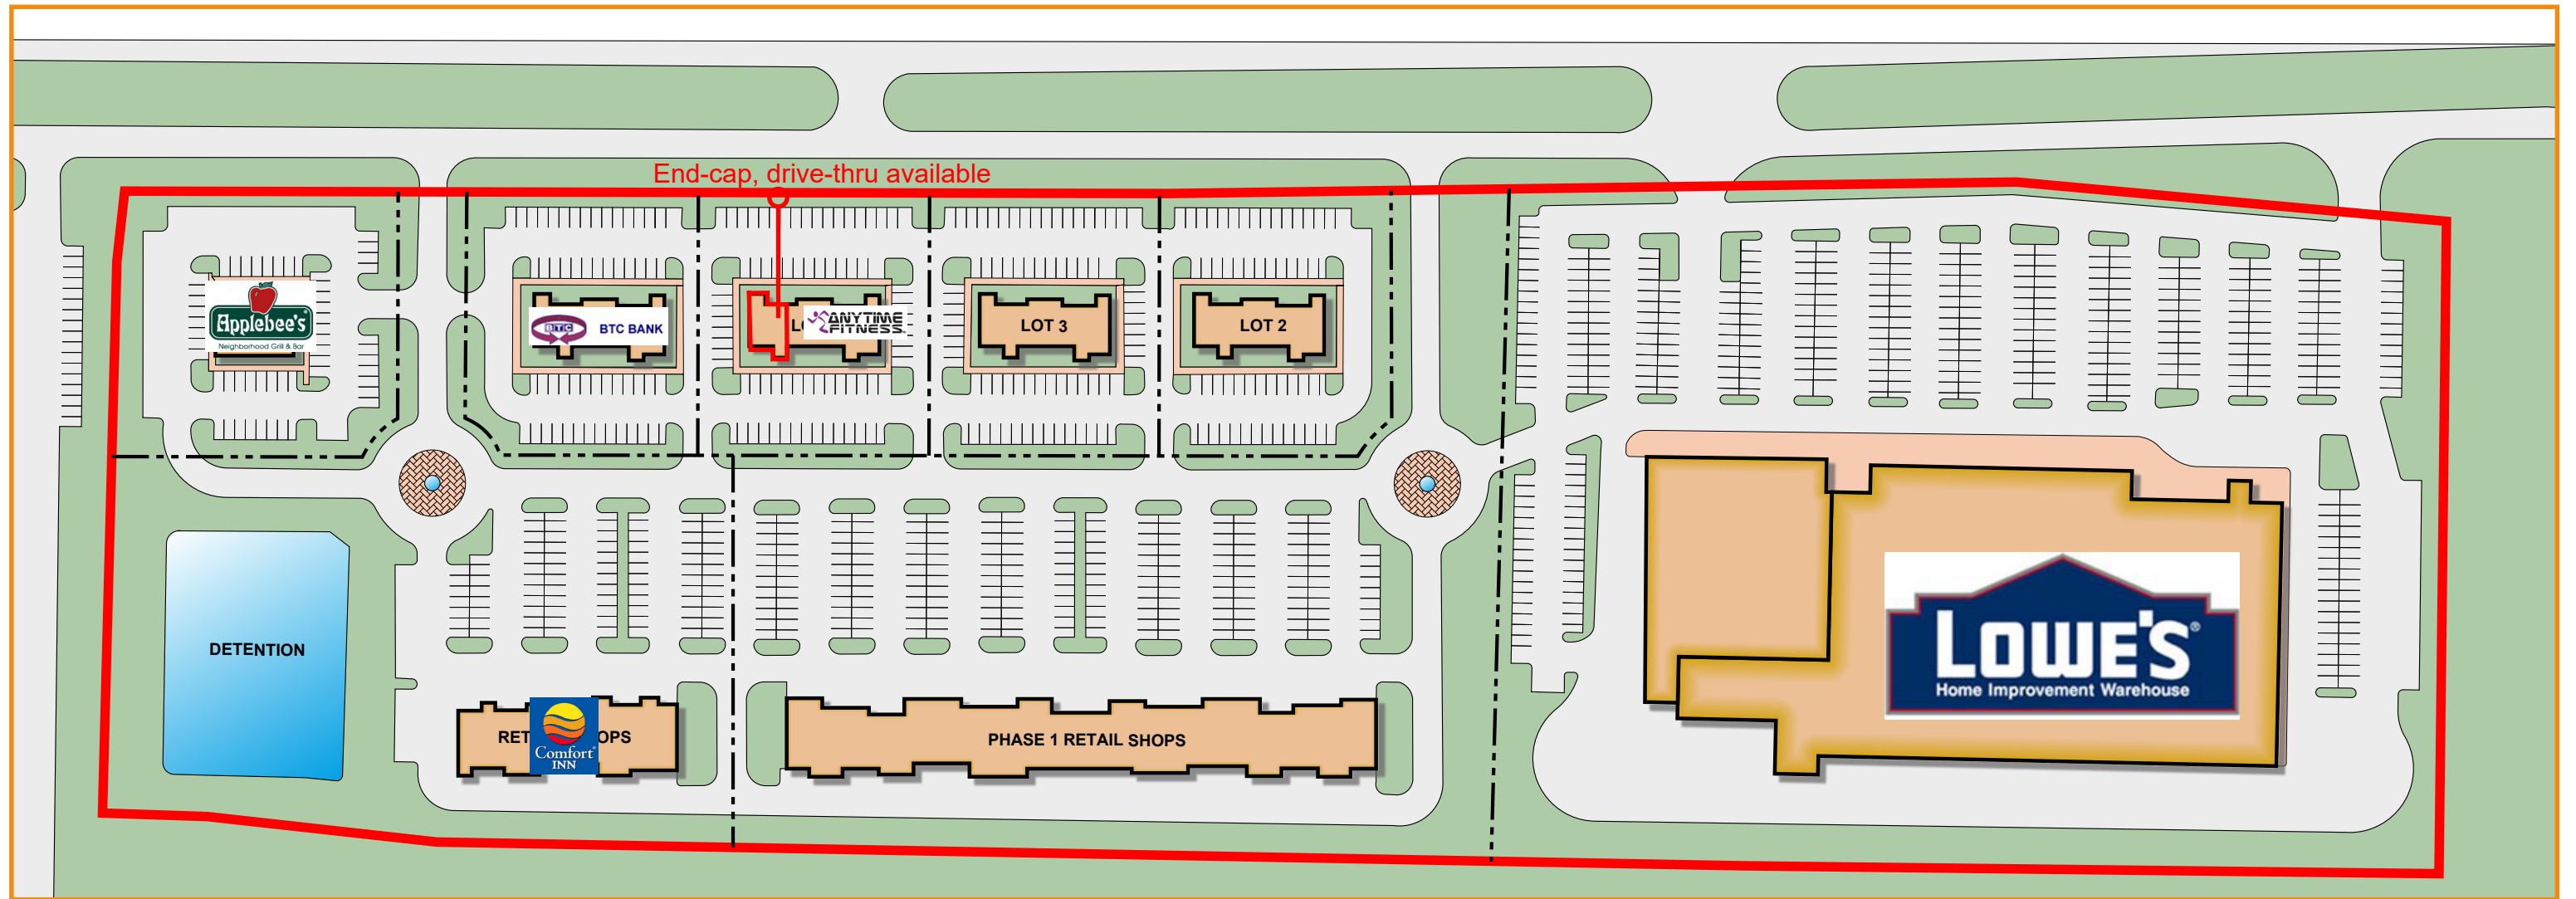

DEMOGRAPHICS - 2024

	5 Mile	15 Mile	30 Mile
Population	10,378	16,422	52,669
HH Income	$83,865	$88,400	$82,941

FOR MORE INFORMATION, PLEASE CONTACT:

CASSIDY MEARS
Principal, Office Brokerage
913.488.8669
cmears@kessingerhunter.com

KESSINGER/HUNTER & COMPANY, LC
2600 Grand Boulevard, Suite 700
Kansas City, MO 64108
(816) 842-2690
www.kessingerhunter.com