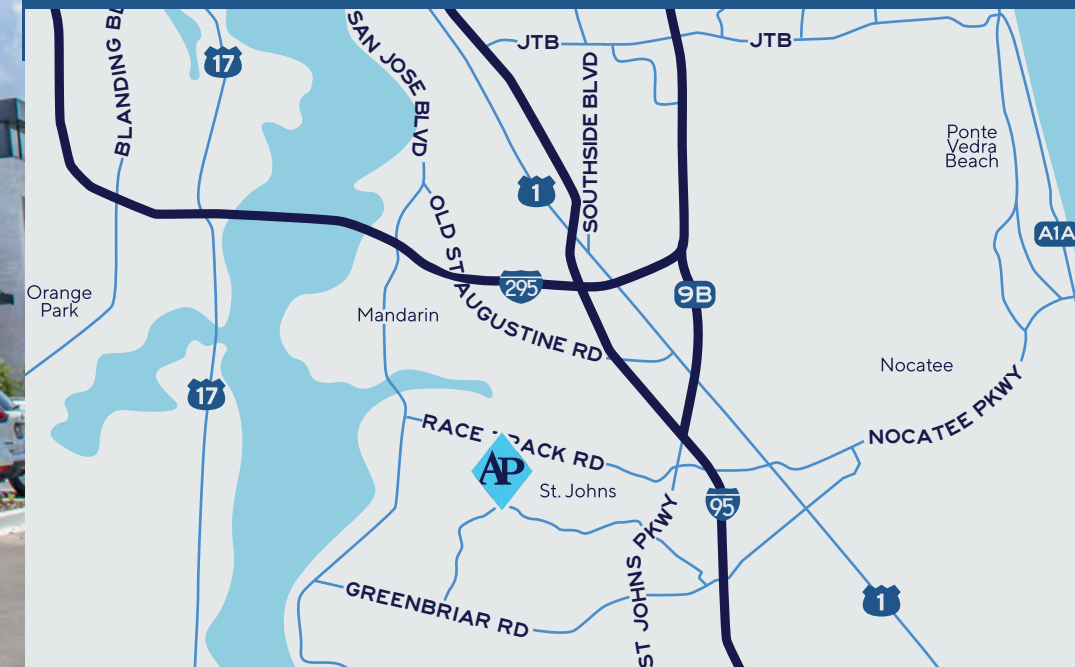

SHOPPES OF ABERDEEN

📍 3655 Longleaf Pine Pkwy | St. Johns, FL 32259

QUICK FACTS

- ◆ Located at the highly visible, signaled intersection of Longleaf Pine Parkway and Shetland Drive
- ◆ Situated amongst a multitude of upscale and rapidly growing neighborhoods, including Rivertown, Julington Creek, Fruit Cove and Durbin
- ◆ Average household income within one mile is \$182k
- ◆ Longstanding co-tenants bring steady traffic

NEARBY BUSINESS, RETAIL AND RESIDENTIAL

Rapidly Growing Area

within a 10 minute drive

- Land is currently being developed just south of the shopping center with plans for 3,500 homes and 700,000 sf of commercial space
- Durbin Park, a mixed use development with over 5 million square feet of retail and office space continues to expand via UF Health Flagler, a 42.5 acre health and wellness campus that will bring 12,000 jobs to the area.

Julington Creek

within a 5 minute drive

Established, affluent community known for its outstanding schools, golf courses and nature preserves, making it a prime location for families

Schools

within a 3 mile radius

There are 6 schools within 3 miles of the shopping center, including Freedom Crossing Academy, a middle school within walking distance which enrolls 1,500 students

SHOPPES OF ABERDEEN

3655 Longleaf Pine Pkwy | St. Johns, FL 32259