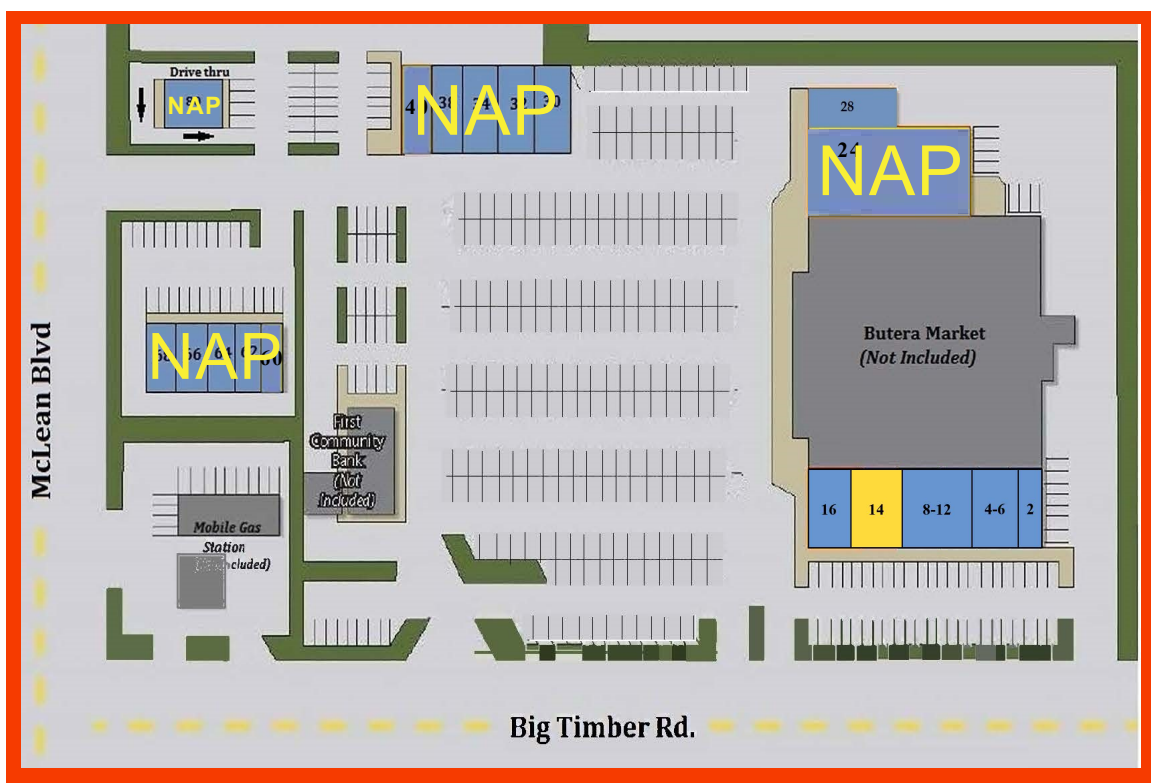

Ayda Kach
(310) 474-8844
ayda@pacwestmg.com

Natalie Hierholzer
(310) 474-8844
natalie@pacwestmg.com

TYLER CREEK PLAZA
2-80 TYLER CREEK PLAZA, ELGIN, ILLINOIS 60123

UNIT	TENANTS	SF
2	Rosati's Pizza	1,100
4-6	Ramiro's Restaurant	2,200
8-12	Lina's Filipino Restaurant	3,300
14	Vacant	1,200-2,400
16	Wing Stop - Coming Soon!	1,950

Ayda Kach
(310) 474-8844
ayda@pacwestmg.com

Natalie Hierholzer
(310) 474-8844
natalie@pacwestmg.com

TYLER CREEK

2-80 TYLER CREEK PLAZA, ELGIN, ILLINOIS 60123

POPULATION

78,585
within a 3-mile radius

INCOME

\$83,777
average household income
within a 3-mile radius

TRAFFIC COUNT

±17,000
average daily traffic

NEARBY BUSINESSES