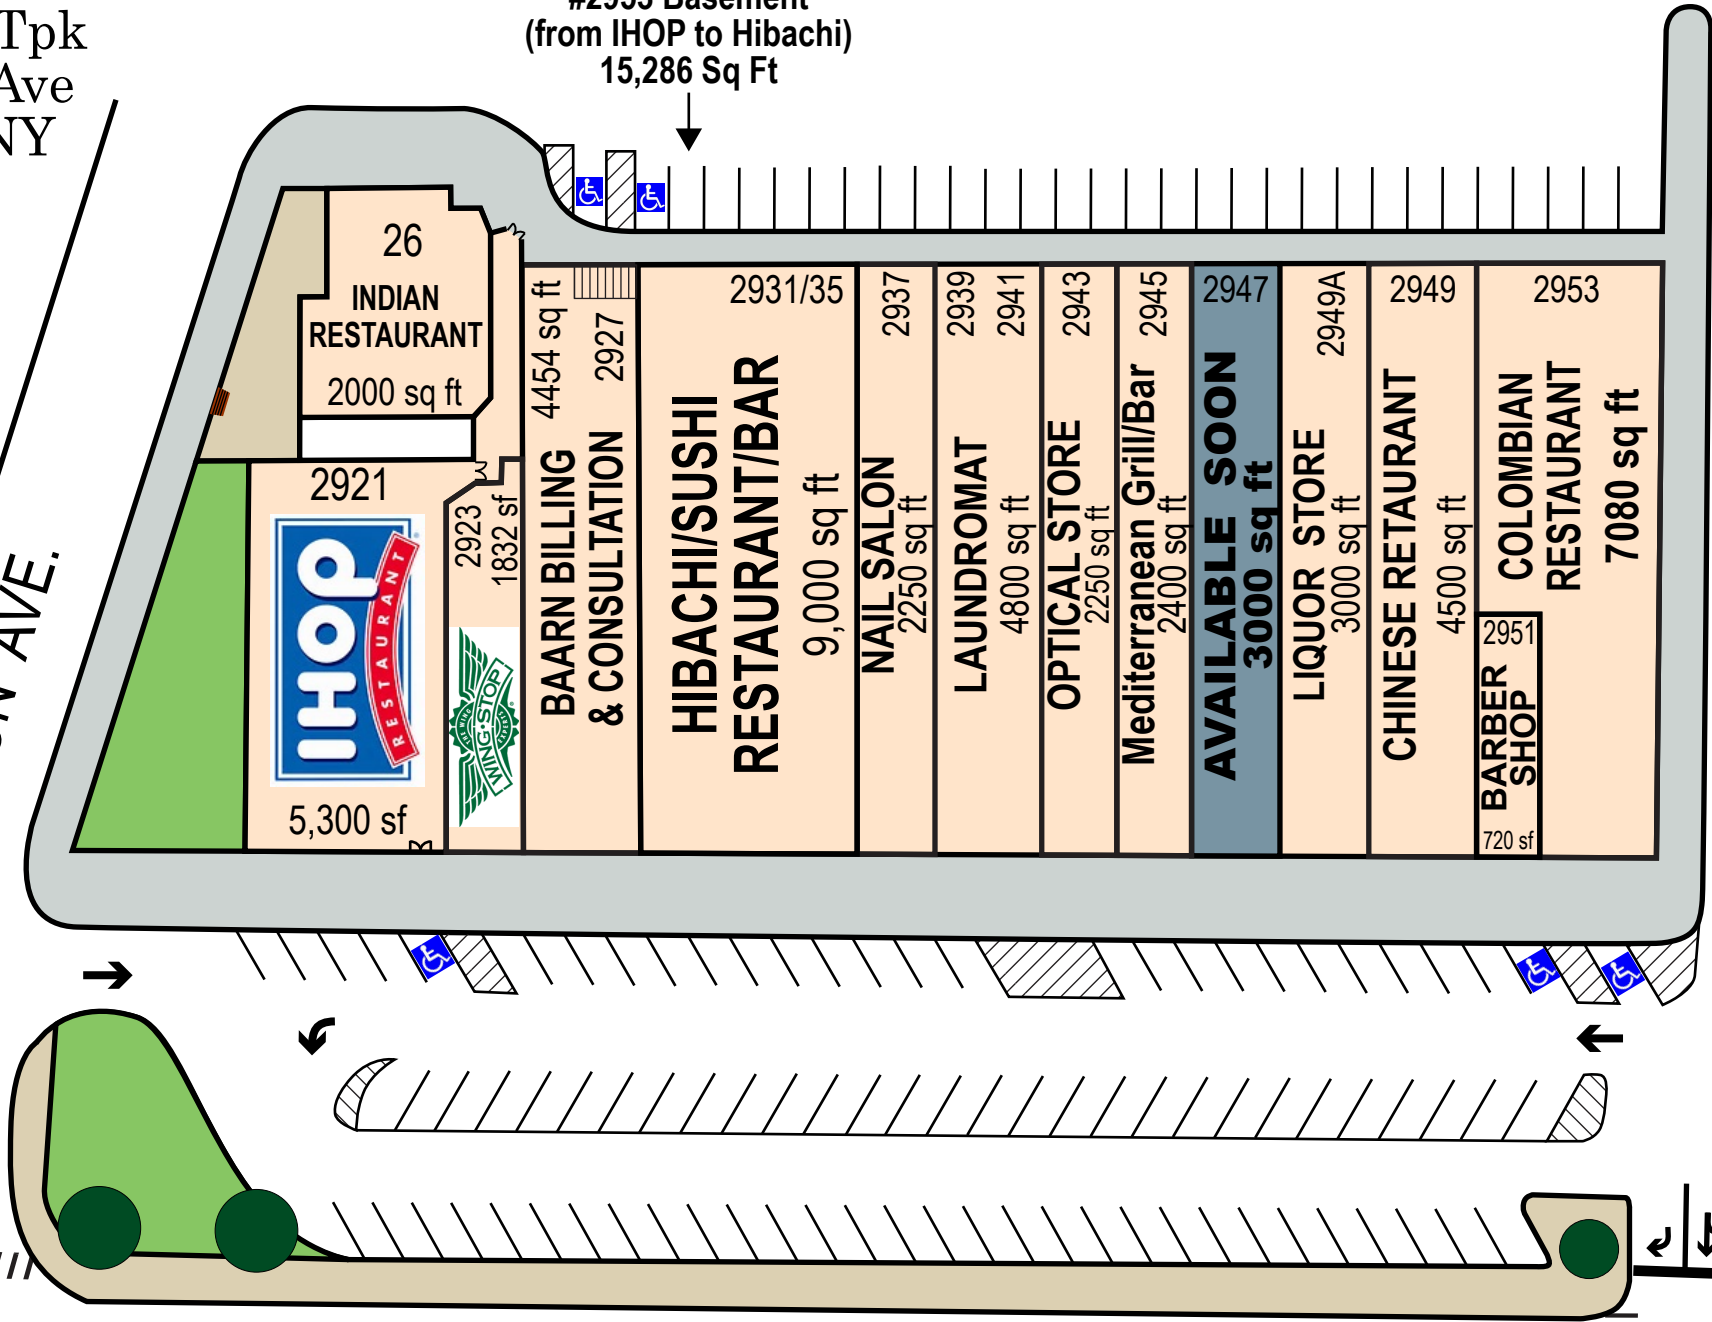

2921- 2953
Hempstead Tpk
26 Division Ave
Levittown, NY
11756

ARCHERY RANGE
#2953 Basement
(from IHOP to Hibachi)
15,286 Sq Ft

DIVISION AVE.

HEMPSTEAD TPKE.