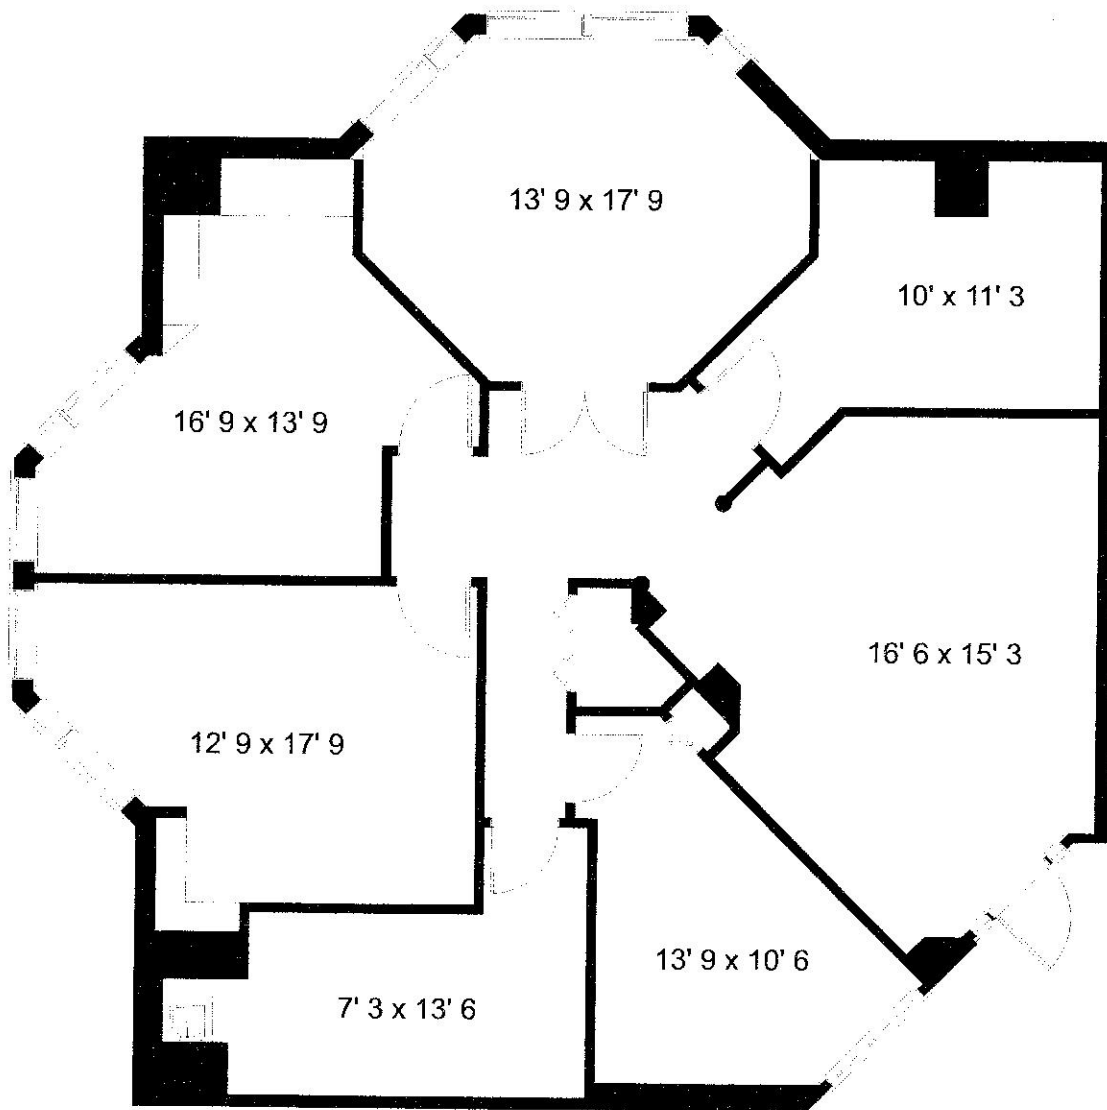

720 GOODLETTE-FRANK ROAD
SUITE 203
NAPLES, FL

TOTAL LEASABLE AREA

1724 sq. ft.

Prepared exclusively for Denise Larson.

©2017 Precision Floorplans, Inc. This document is the copyright property of Precision Floorplans, Inc.
Any other user may not copy, modify, reproduce, republish, distribute, display, or transmit for commercial, nonprofit or public purposes all or any portion of this document except to the extent authorized by:
Precision Floorplans (239) 593-9411/precisionfloorplans@earthlink.net
ALL INFORMATION IS DEEMED RELIABLE BUT NOT GUARANTEED