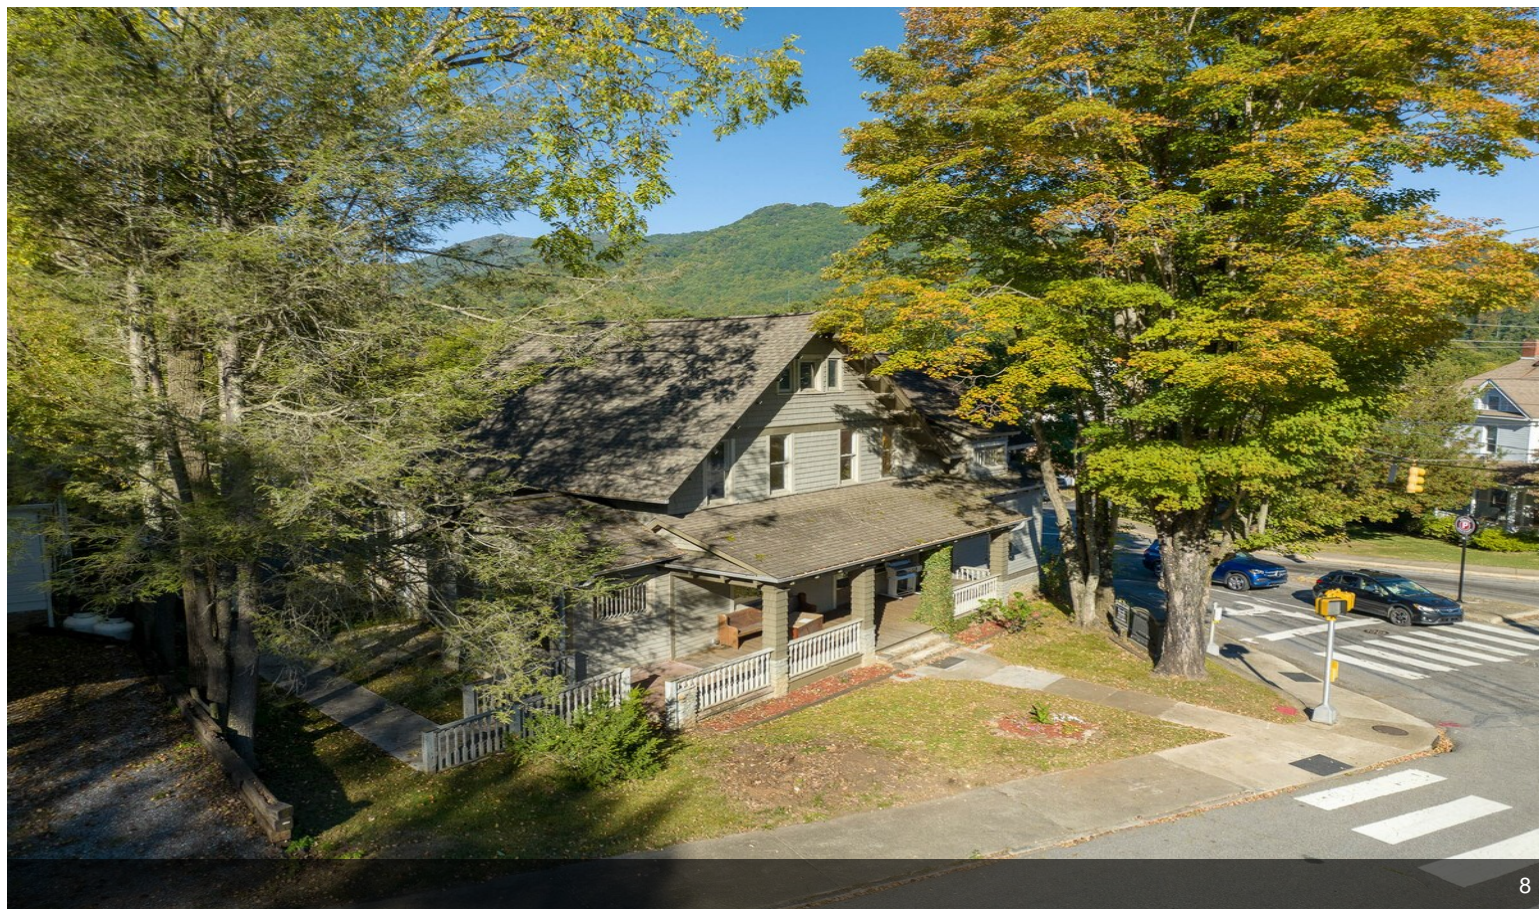

- Walk to the courthouse, Main Street Waynesville, shops and restaurants.
- Suited to many possible commercial uses including retail, office, professional services, brewpub, art studio and more.

Price:	\$917,000
Property Type:	Office
Building Class:	C
Sale Type:	Owner User
Lot Size:	0.27 AC
Rentable Building Area:	3,284 SF
Rentable Building Area:	3,284 SF
No. Stories:	2
Year Built:	1880
Tenancy:	Single
Zoning Description:	Commercial
Walk Score ®:	66 (Somewhat Walkable)

**99 Walnut St, Waynesville, NC 28786**

# Property Photos