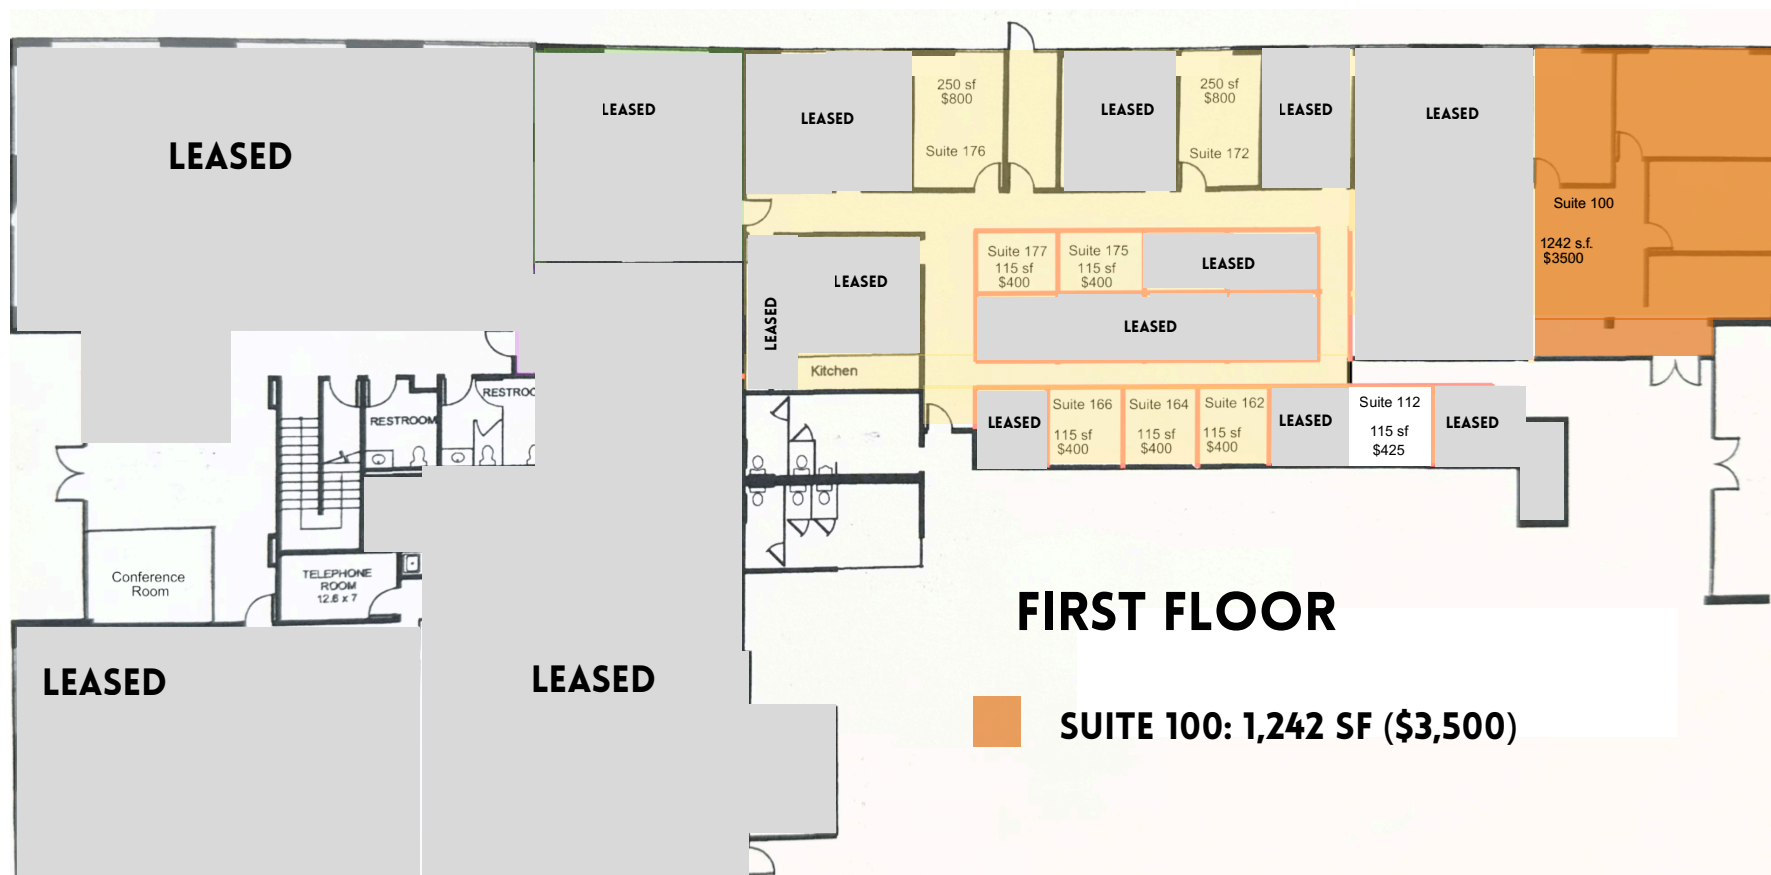

AVAILABLE NOW

Suite 100

23351-23361 MADERO | MISSION VIEJO

23351-23361 MADERO

23351 MADERO

SECOND FLOOR
CURRENT LAYOUT

Second Floor

±2300 SF AVAILABLE

ASKING \$2 PSF FSG

SECOND FLOOR

■ SUITE 275: 1,094 SF

ASKING \$2.00 PSF FSG

Shared break space and kitchen

23361 MADERO

SECOND FLOOR
CURRENT LAYOUT

Second Floor Space Available

Two-room office, with sink, includes internet: \$1325/month