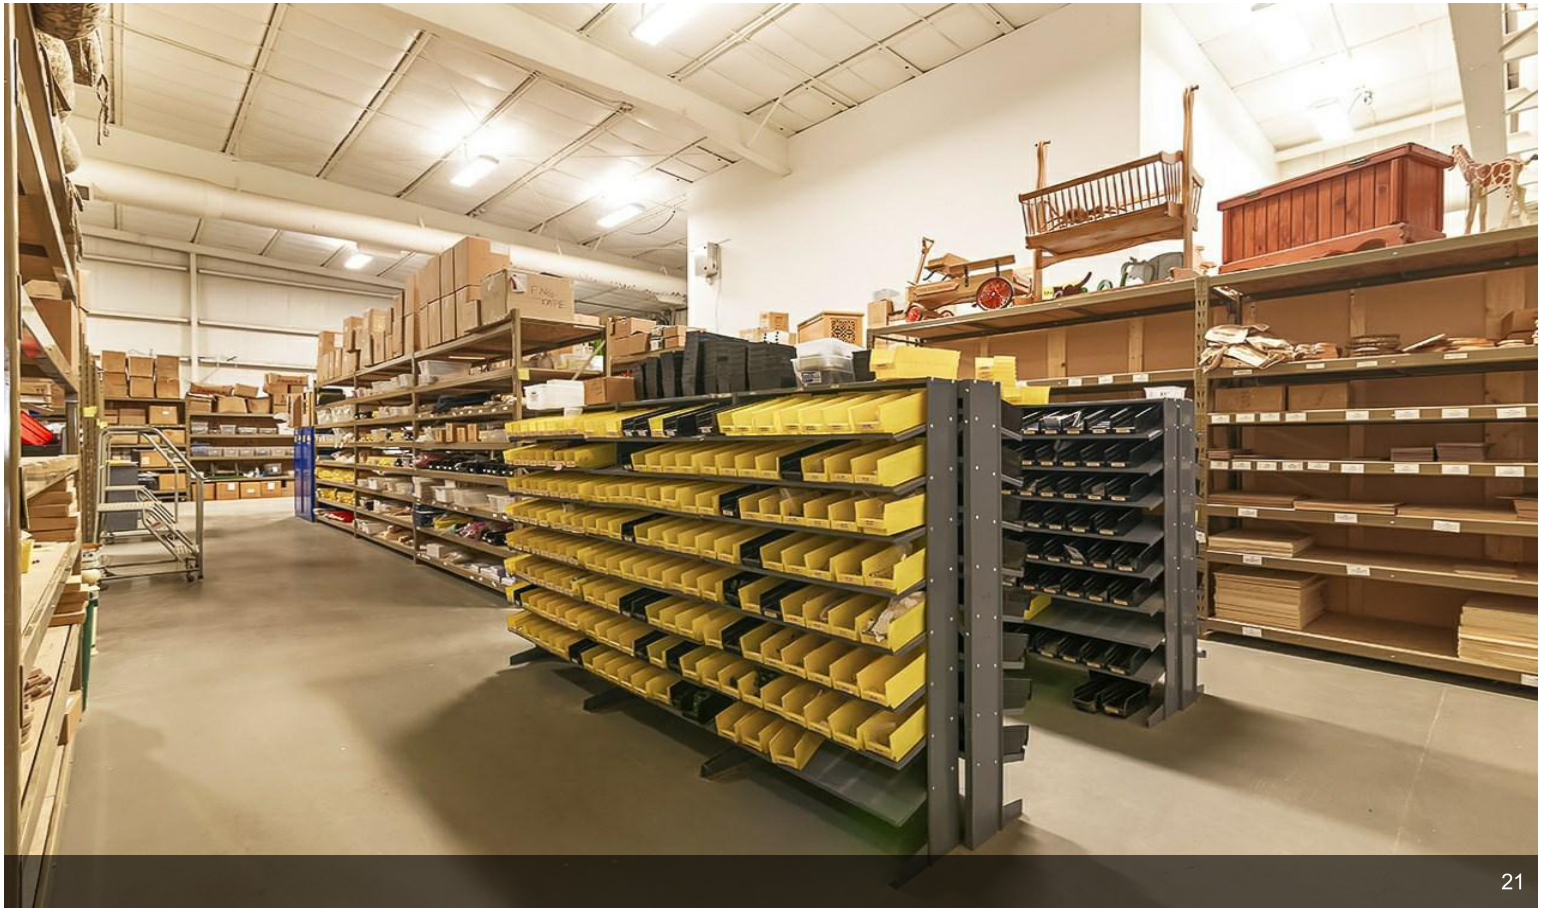

Property Photos

21