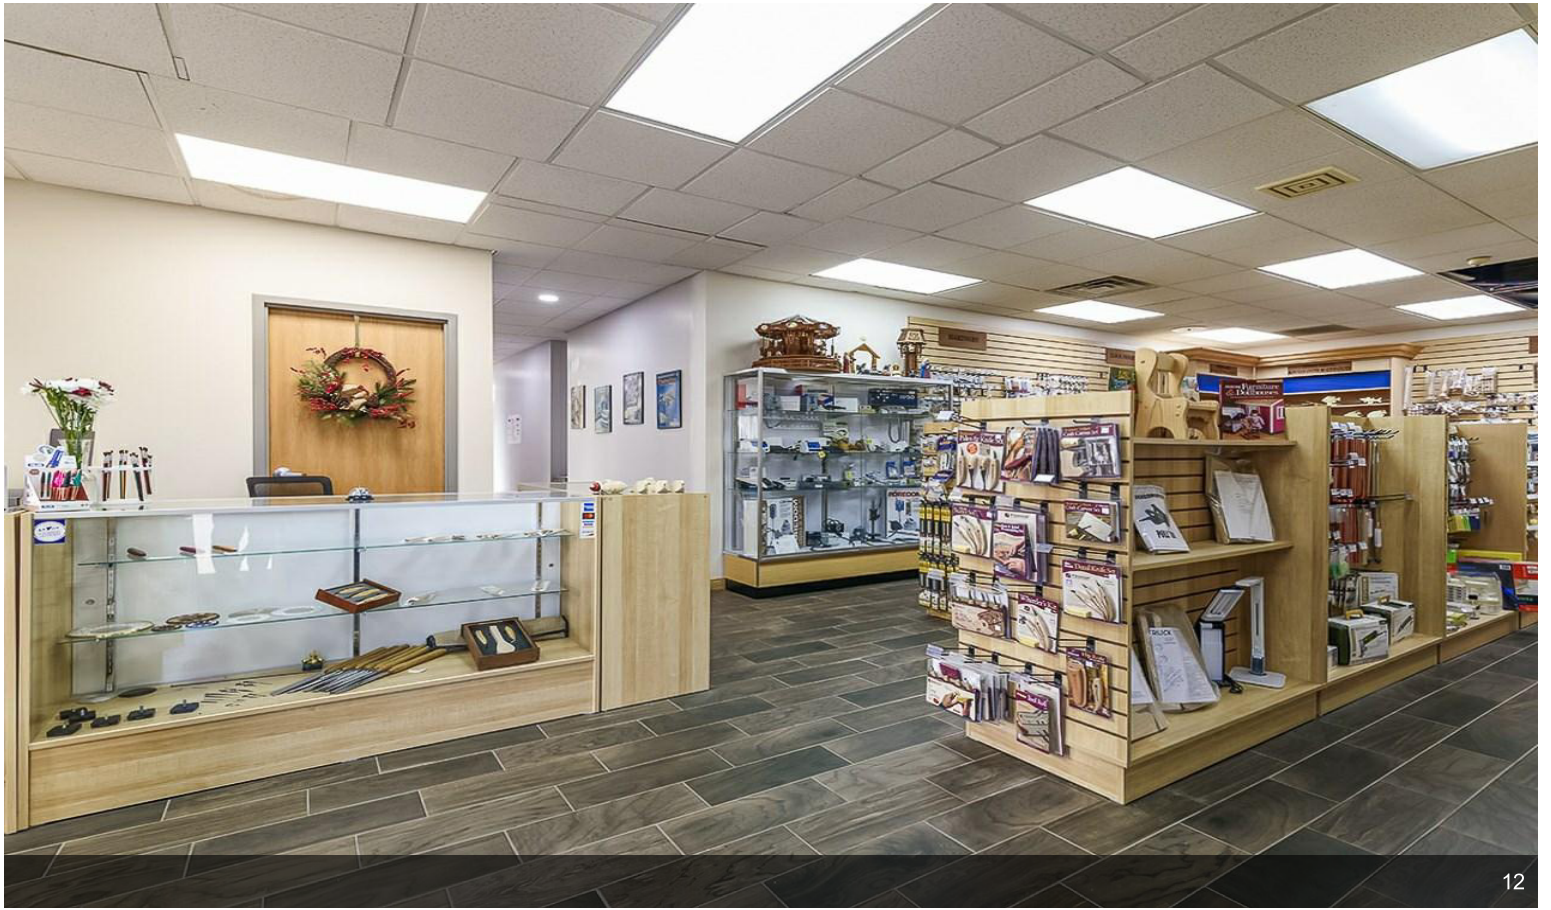

Property Photos

12