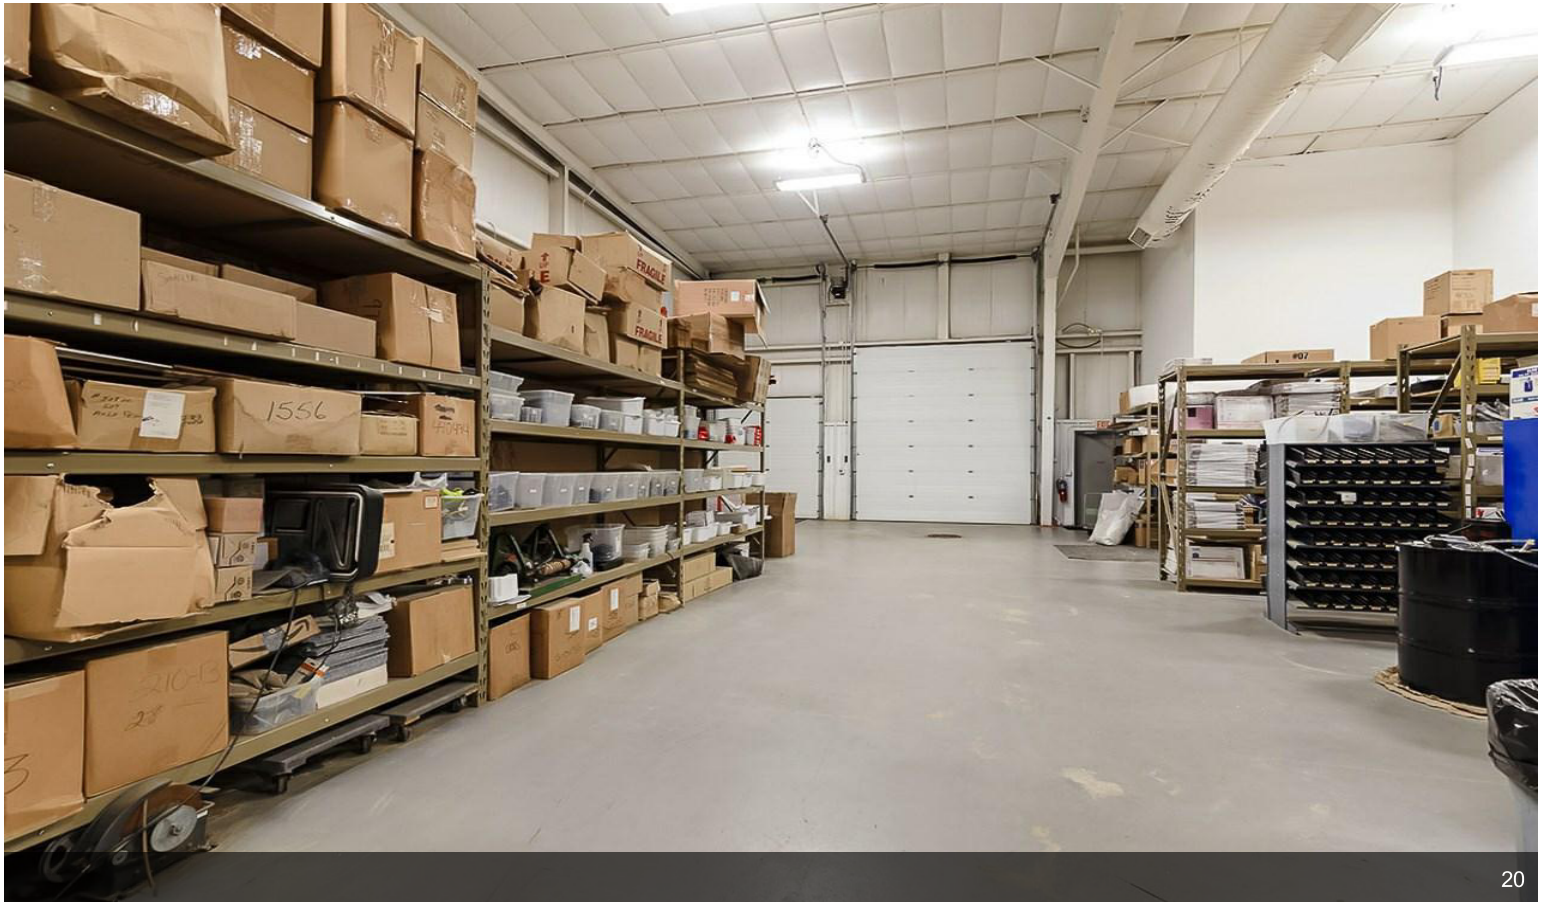

# Warehouse/Office/Retail/Showroom on 30 acres

\$2,000,000

Warehouse/Office/Retail/Showroom on 30 acres available.

Enjoy this flex, multi-use warehouse for expansion or relocating your company near the Wisco-Illinois boarder. Over 17,000 square feet available between two buildings privately located on 30 acres outside of Beloit. The main building is over 7,000 sf of warehouse with semi dock and 2 drive in doors. Retail, office and showroom equal over 5,300 square feet. Warehouse is temperature controlled. Second warehouse is over 4,500 sf and heated. Office area is just under 700 sf. Room to expand and grow....

# Property Photos