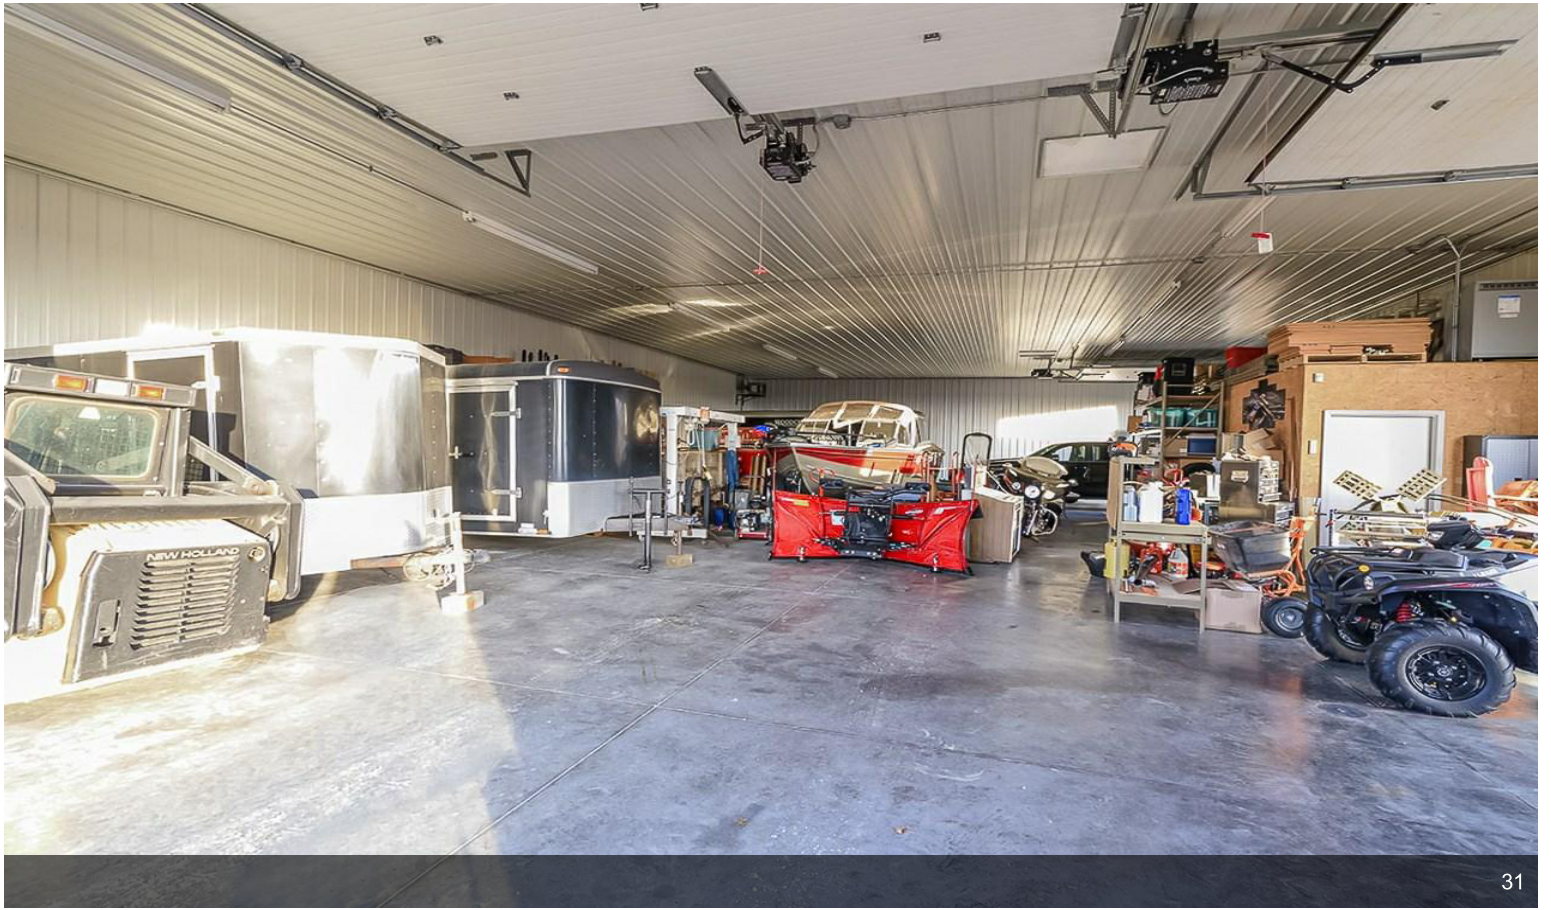

Property Photos

31