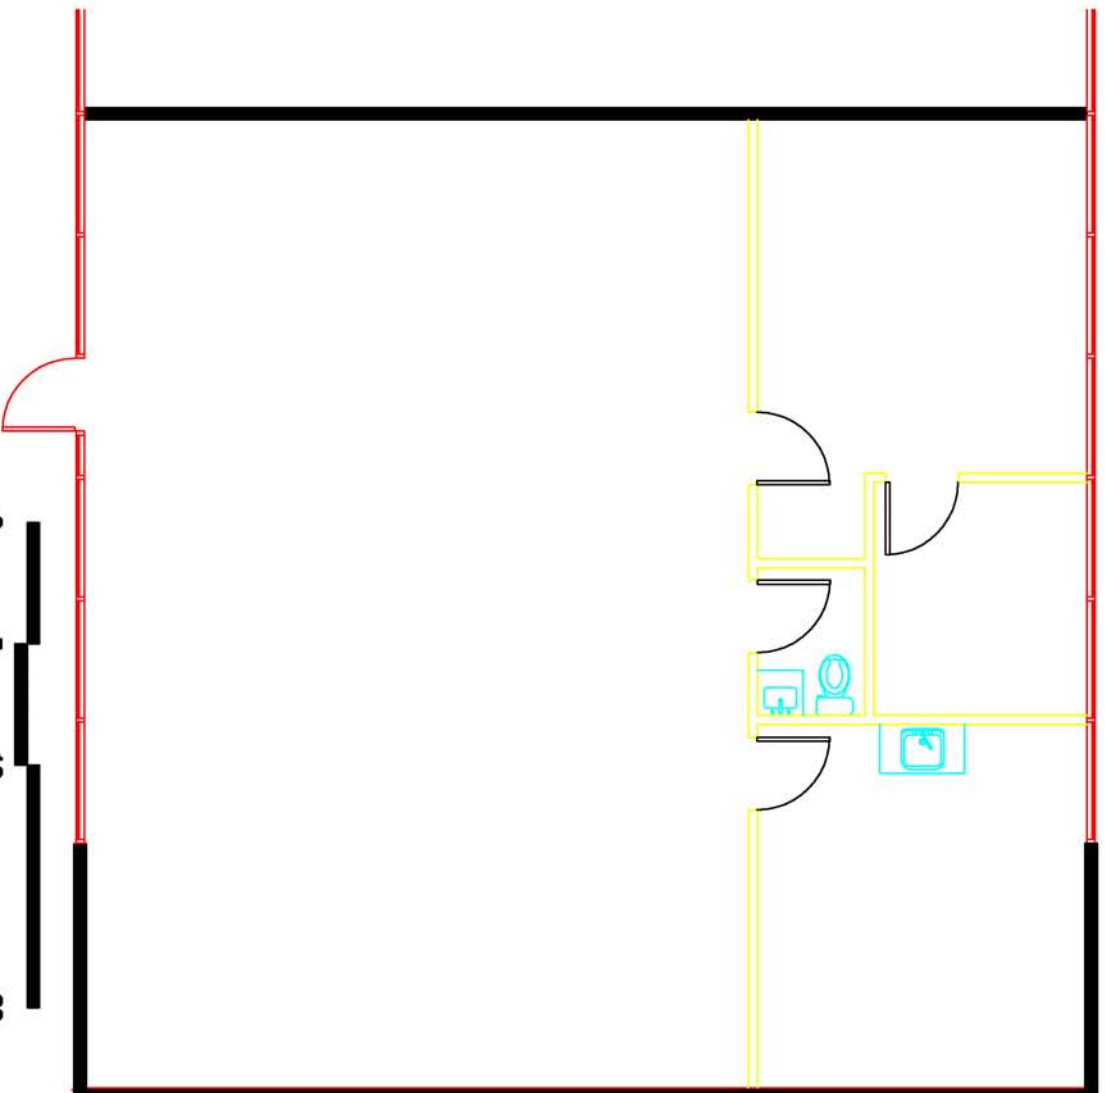

# AS\_BUILT

Key Plan

1,884 RSF

ATL Blue Wolf, LLC,  
1150 Main Street, Suite E  
Irvine, CA 92614

VERIDIAN 6825 Jimmy Carter Blvd. Norcross, Ga

SUITE\_1600

7.15.07

Sara Wirth